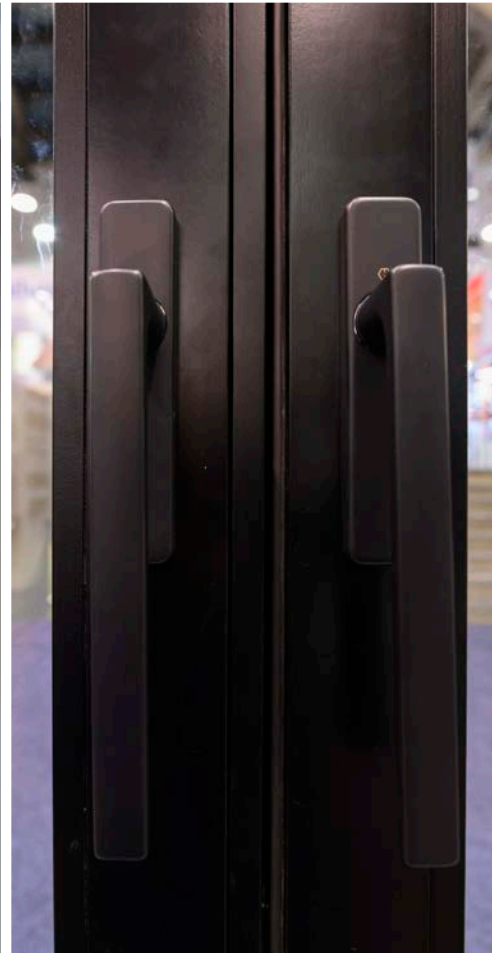

CONTEMPORARY COLLECTION NEXT GEN 4-PANEL SLIDING PATIO DOOR