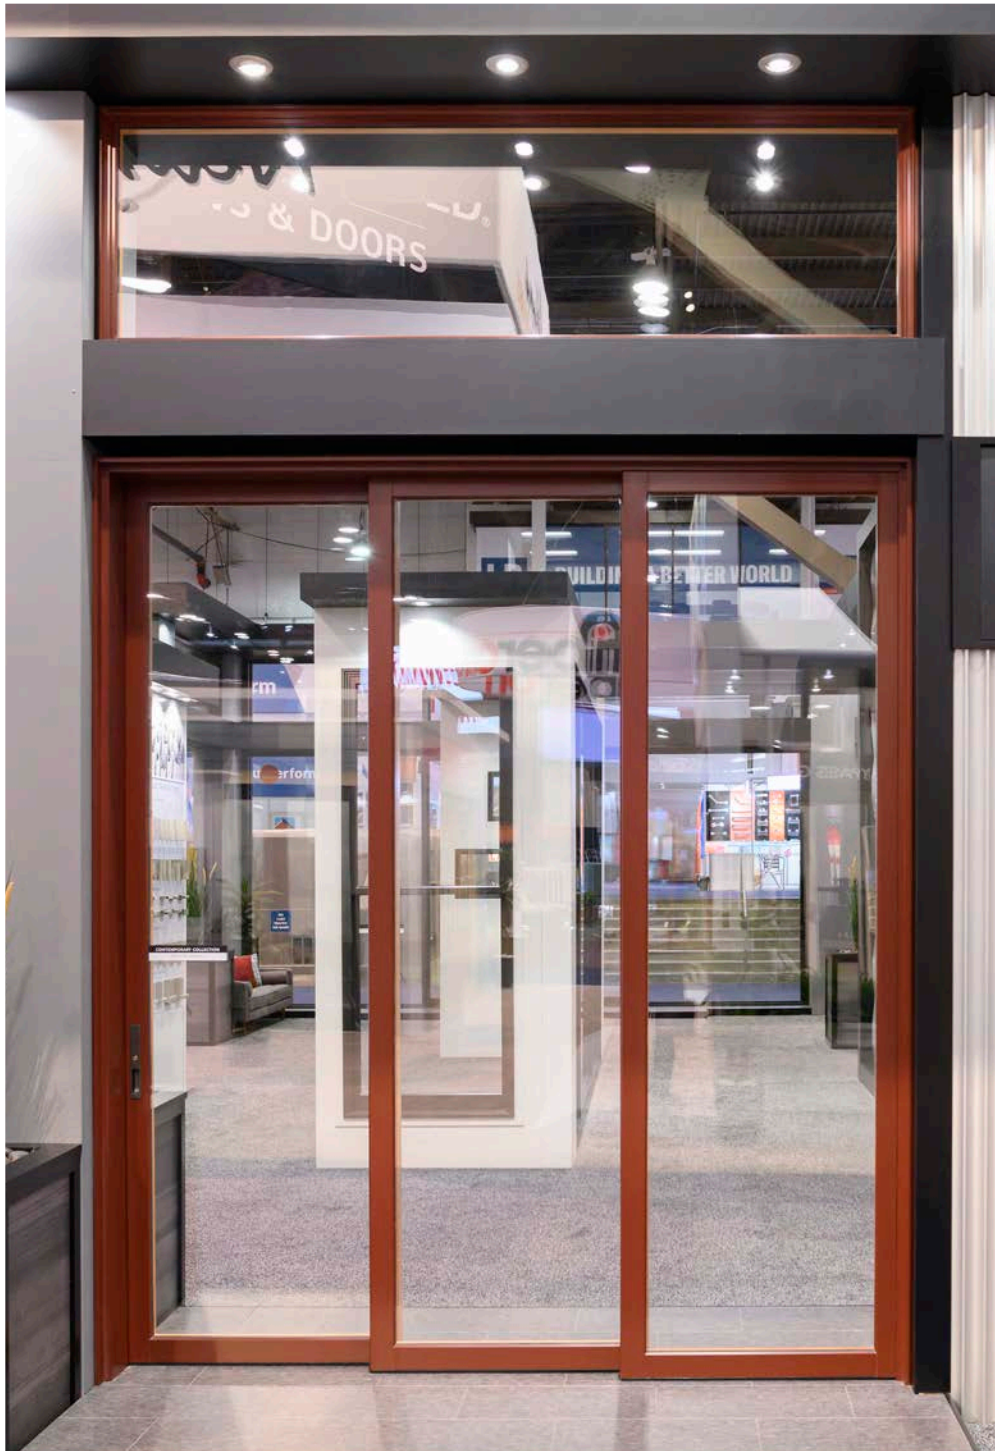

CONTEMPORARY COLLECTION MULTI-SLIDE PATIO DOOR