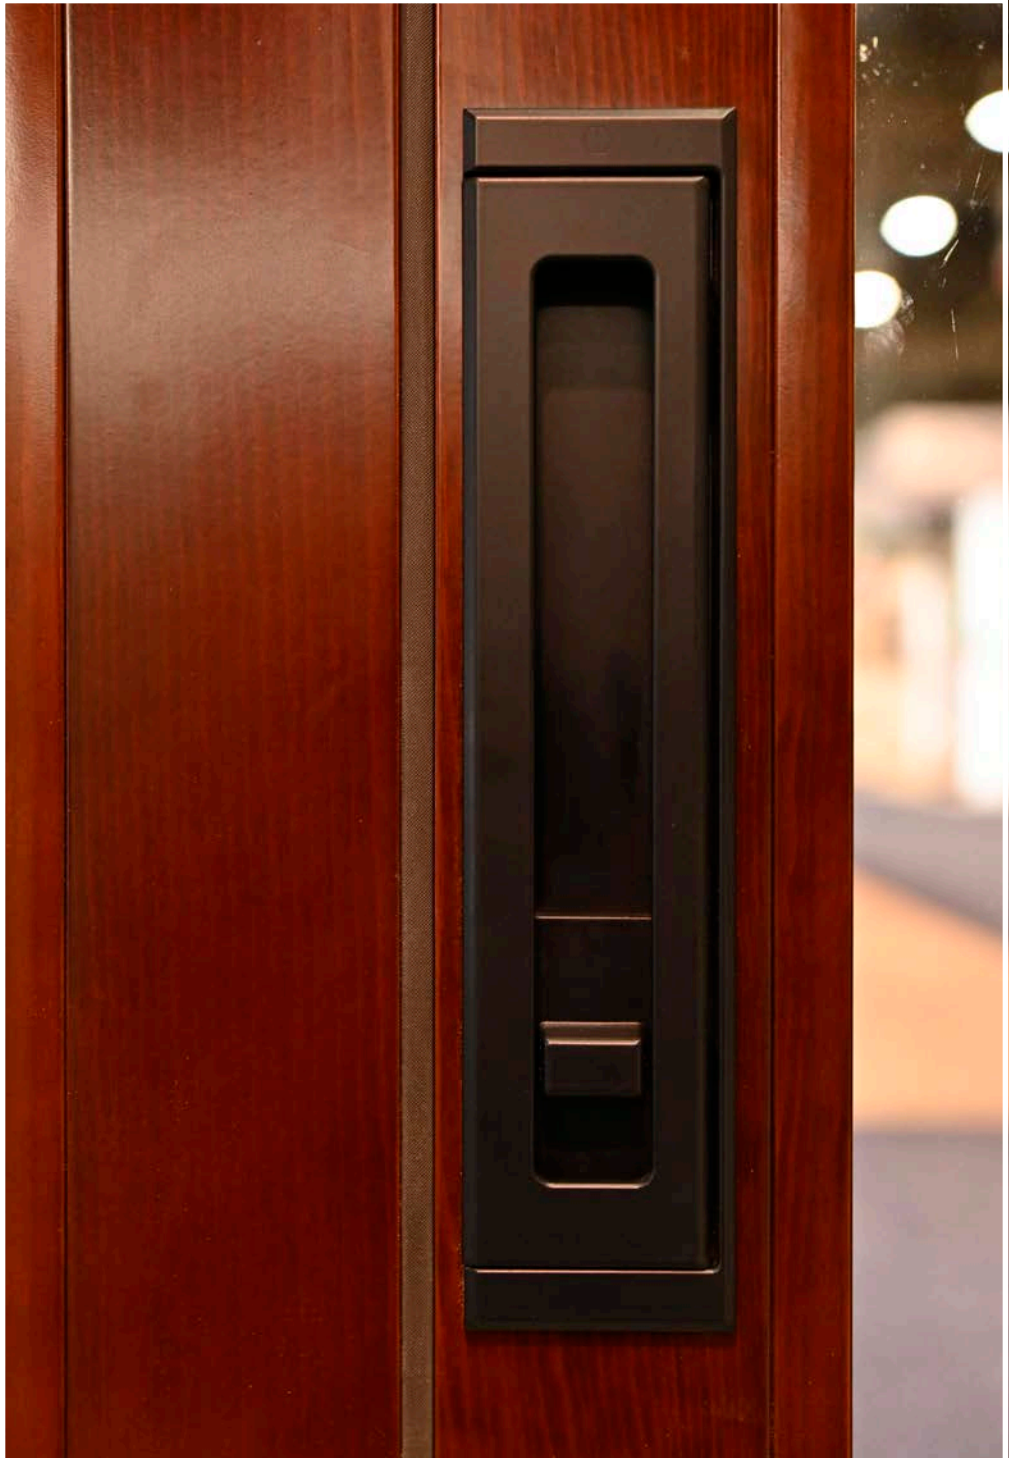

**WEATHER SHIELD.**  
WINDOWS & DOORS

**2020 INTERNATIONAL BUILDERS' SHOW**

2020 INTERNATIONAL BUILDERS' SHOW

CONTEMPORARY COLLECTION 90 DEGREE DIRECT SET

CONTEMPORARY COLLECTION BI FOLD PATIO DOOR

# CONTEMPORARY COLLECTION HINGED DOOR AND CASEMENT COMBO

**CONTEMPORARY COLLECTION NEXT GEN 2-PANEL SLIDING PATIO DOOR**