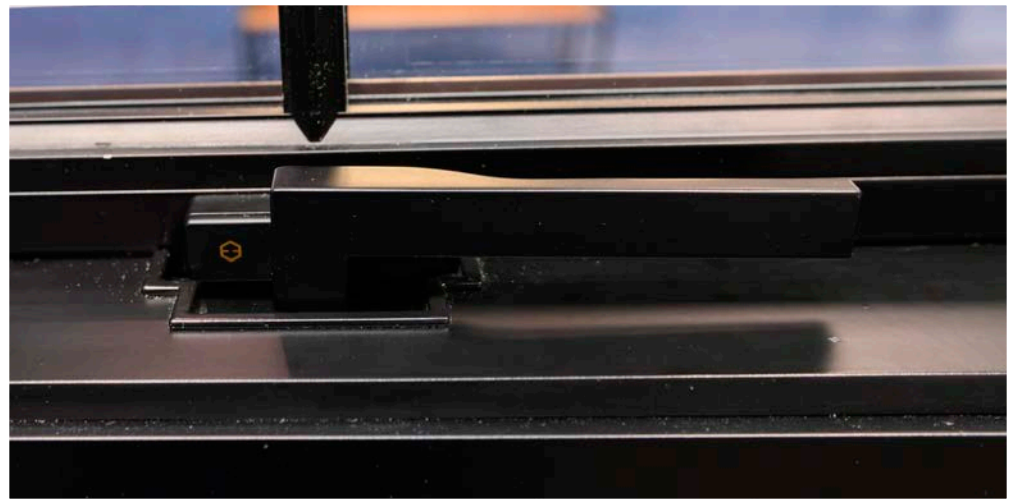

CONTEMPORARY COLLECTION PUSH-OUT AWNING WINDOW