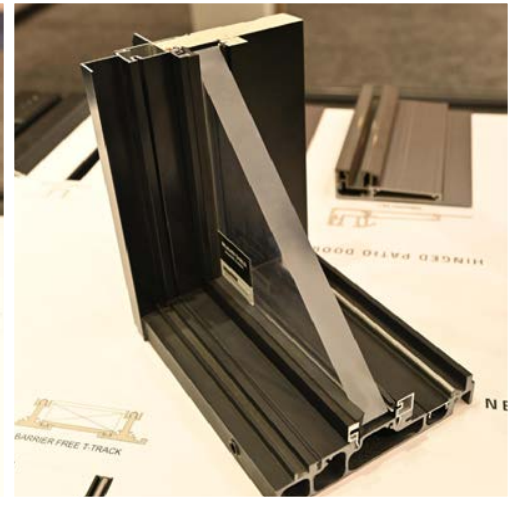

OPTION CENTER AND SILL COUNTER