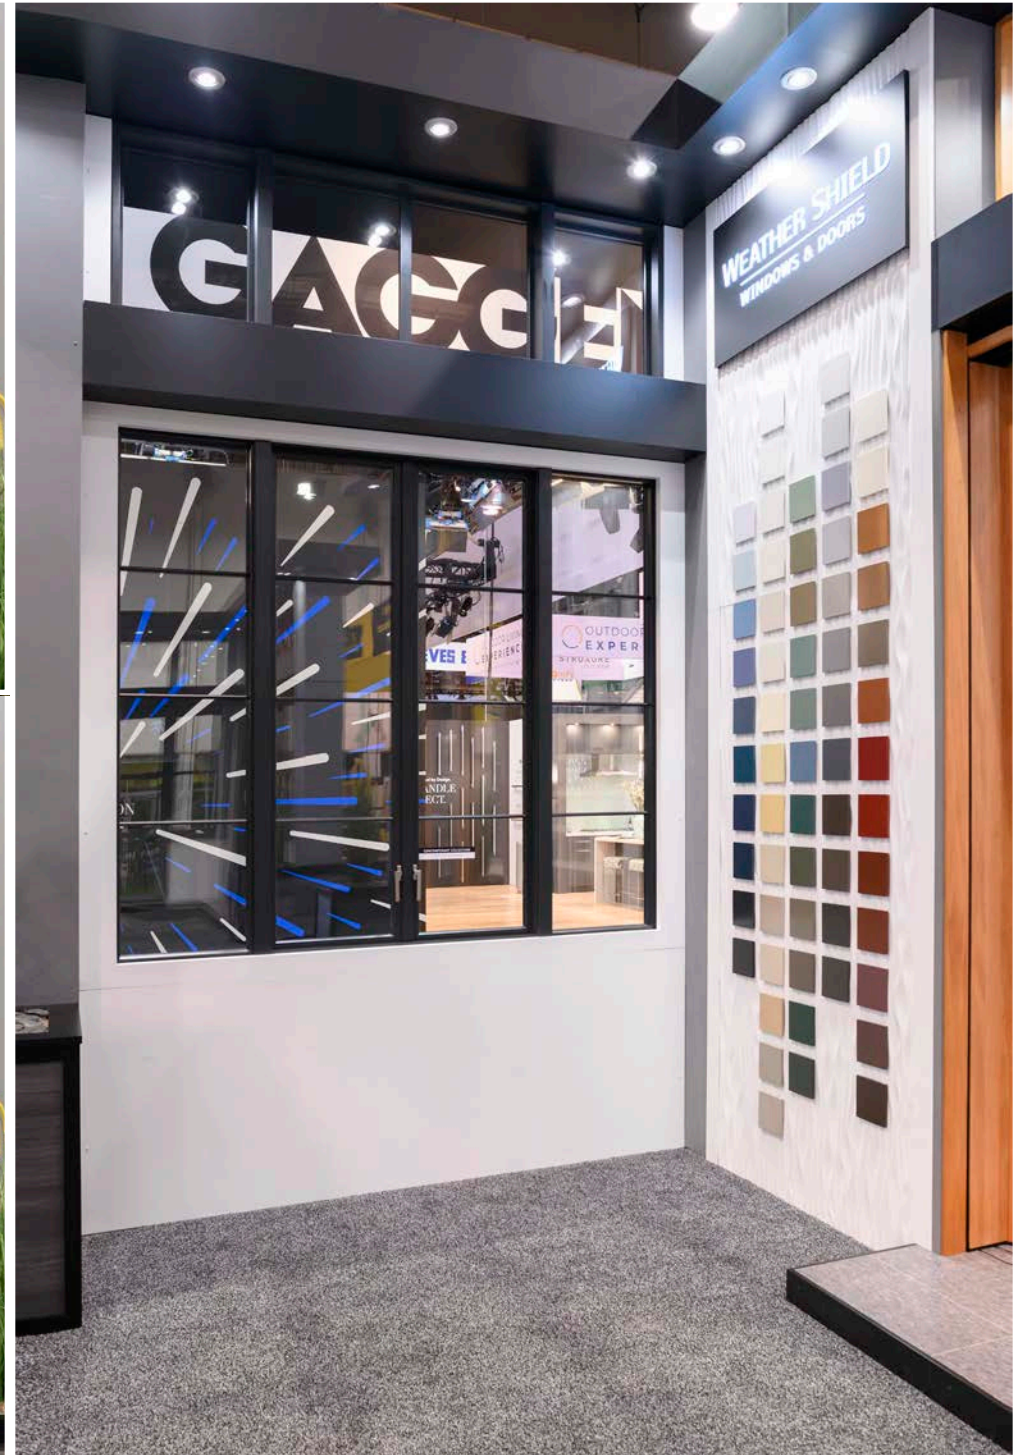

CONTEMPORARY COLLECTION PUSH-OUT FRENCH CASEMENT