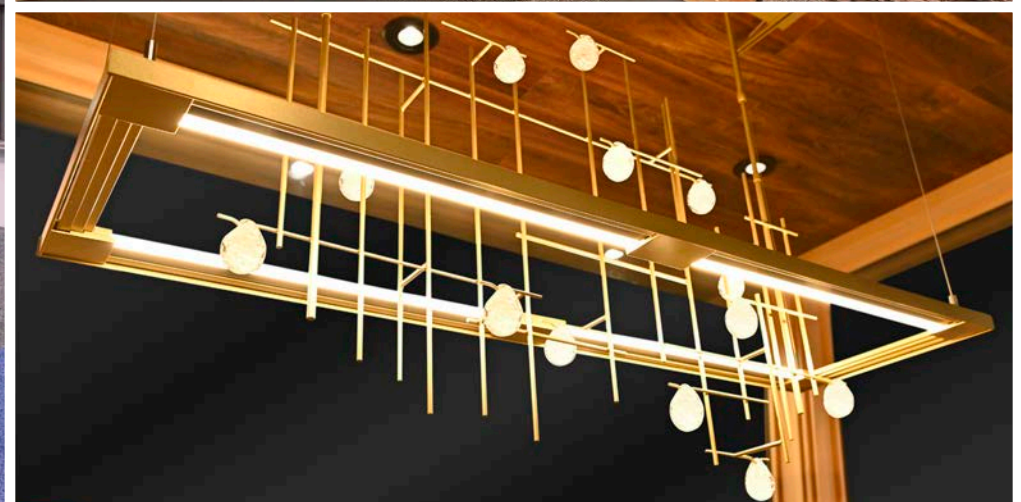

**WEATHER SHIELD.**  
WINDOWS & DOORS

**2020 INTERNATIONAL BUILDERS' SHOW**

2020 INTERNATIONAL BUILDERS' SHOW

CONTEMPORARY COLLECTION 90 DEGREE DIRECT SET

CONTEMPORARY COLLECTION BI FOLD PATIO DOOR

# PREMIUM DOUBLE HUNG PICTURE WINDOW

**OPTION CENTER AND SILL COUNTER**