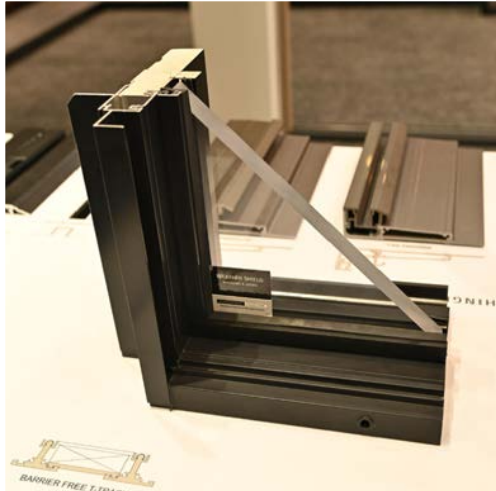

OPTION CENTER AND SILL COUNTER