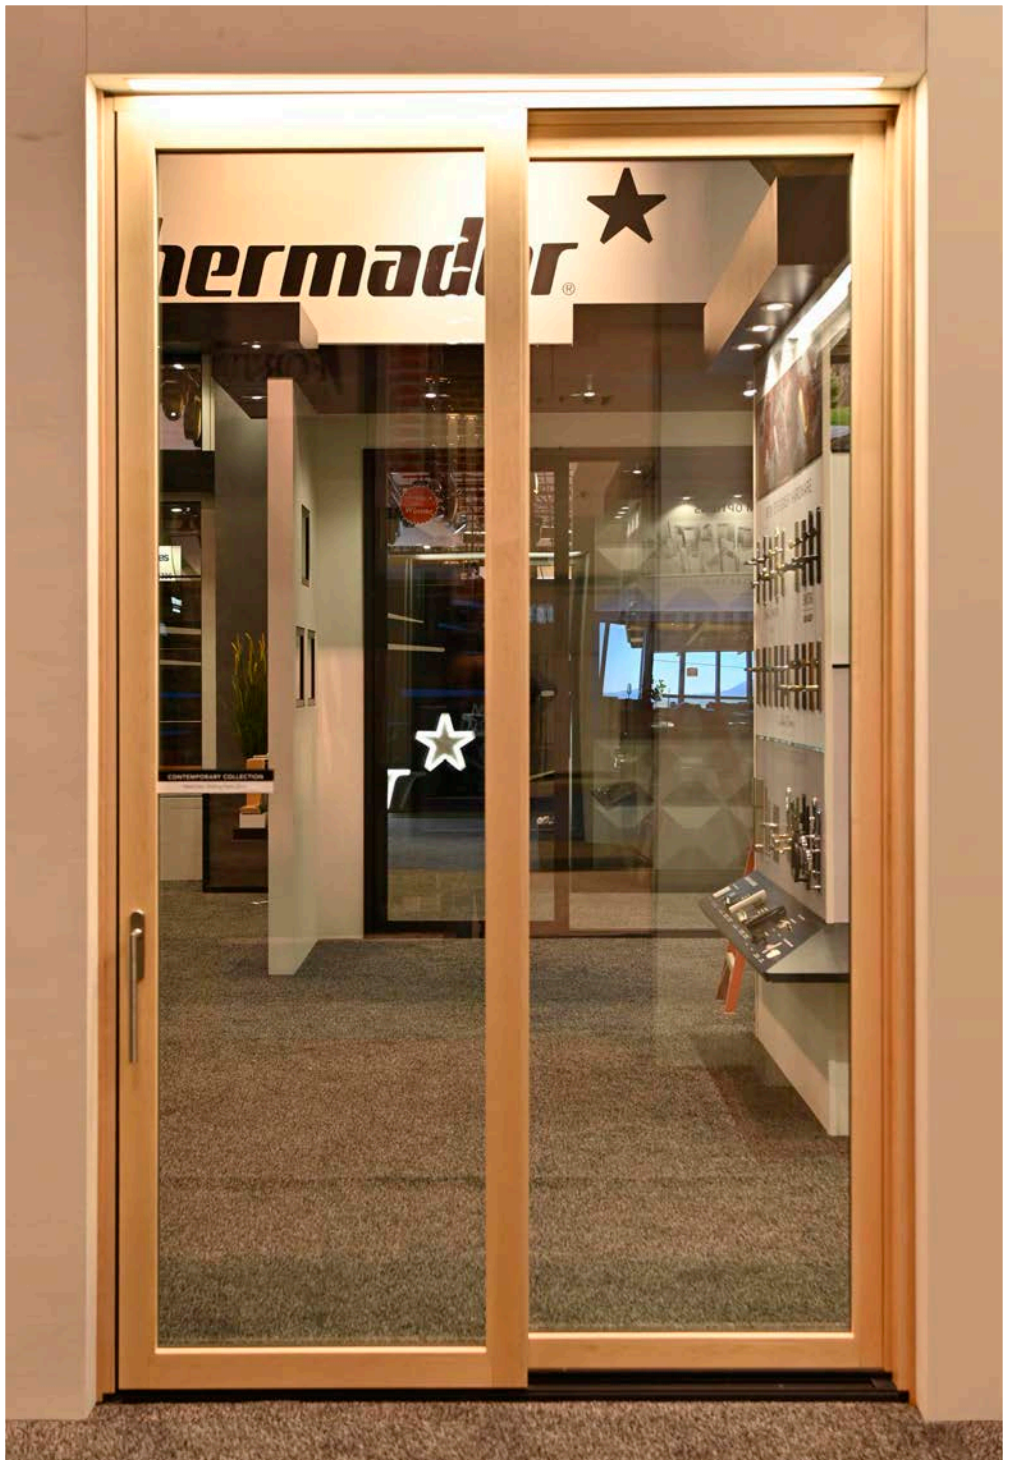

CONTEMPORARY COLLECTION NEXT GEN 2-PANEL SLIDING PATIO DOOR