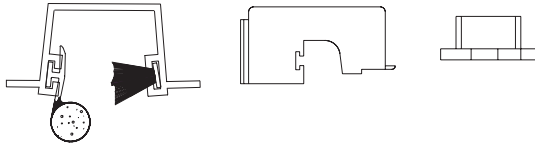

Sliding Patio Door Horizontal Parts

#16) Vinyl Head Parting Stop with Weather Strip (202.1)
Extrusion #6093-V

2 & 3 PANEL PART NUMBER	4 PANEL PART NUMBER
761310	761311

#19 & 20) Active Insert Track Complete Set (202.1)
Extrusion #6066-V

TYPE	CONTEMPRA PART NUMBER	NON-CONTEMPRA PART NUMBER
OX Right	714079	714077
XO Left	714078	714076

NOTE: Complete set includes Active Insert Track, Active Insert End Plug and Track Plug.

#18) Pultruded Bronze Fiberglass Inactive Sill Support Filler (202.1)

PART NUMBER
713575

#69) Sill Track Exterior Gasket

PART NUMBER (194.1)
741551

PART NUMBER (202.1)
713971

#34) 3-1/2" Wood Horizontal Mull Cover (194.1)

PART NUMBER
741518

#38) Stationary Sill Filler (202.1)
Extrusion #6024

TYPE	PART NUMBER
Pine	714108
Oak	714109
Cherry	714110