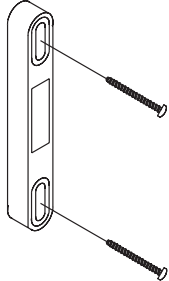

#22) Mouse Trap Pad (203.0)

PART NUMBER
981914

#36) Active Insert Adjustment Hole Plug - 9/16"

FINISH	PART NUMBER
White	979211
Adobe	979217
Desert Tan	979218
Hartford Green	981742

Secondary Lock Kit

FINISH	PART NUMBER
White	940161
Bronze	940160

4-Wide Center Stop

PART NUMBER
714138

Sliding Patio Door Miscellaneous Parts (203.0)

#4) Recessed Lock Raised Jamb Keeper
#8 x 2-1/2" Pan Head Screw

SCREW PART NUMBER
971452

TYPE	PART NUMBER
Standard	972496
Stainless Steel	972646