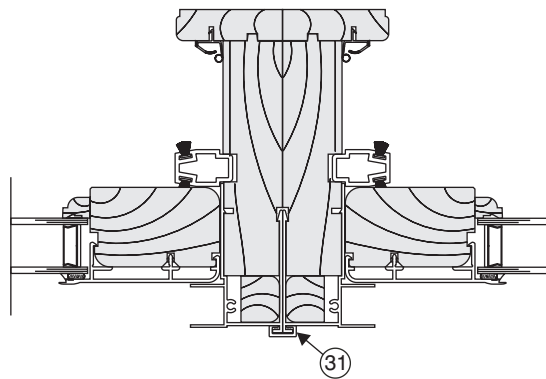

Sliding Patio Door

Horizontal/Vertical Mull Cross Sections

Aluma TFT
Tight Horizontal Mull

Aluma TFT
3 1/2" Horizontal Spread Mull

Aluma TFT
Vertical Mull

- | | | |
|-----|----------------------------------|---------|
| 31) | Horiz./Vert. Aluminum Mull Cover | Page 19 |
| 32) | 3-1/2" Aluminum Mull Cover | Page 20 |

Sliding Patio Door Horizontal/Vertical Mull Cross Sections

Brick Mould
Tight Horizontal Mull

Brick Mould
3-1/2" Horizontal Spread Mull

Brick Mould
Vertical Mull

- | | | |
|-----|-----------------------------------|---------|
| 33) | Wood Horizontal Mull Casing | Page 20 |
| 34) | 3-1/2" Wood Horizontal Mull Cover | Page 21 |
| 35) | Wood Vertical Mull Cover | Page 23 |