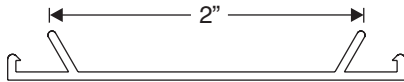

FINISH	PRECUT IN INCHES (194.1) PART NUMBER
* White	741001
Adobe	741002
Desert Tan	741003
Hartford Green	741182

2" Aluminum TFT Mull Cover
Extrusion #1590