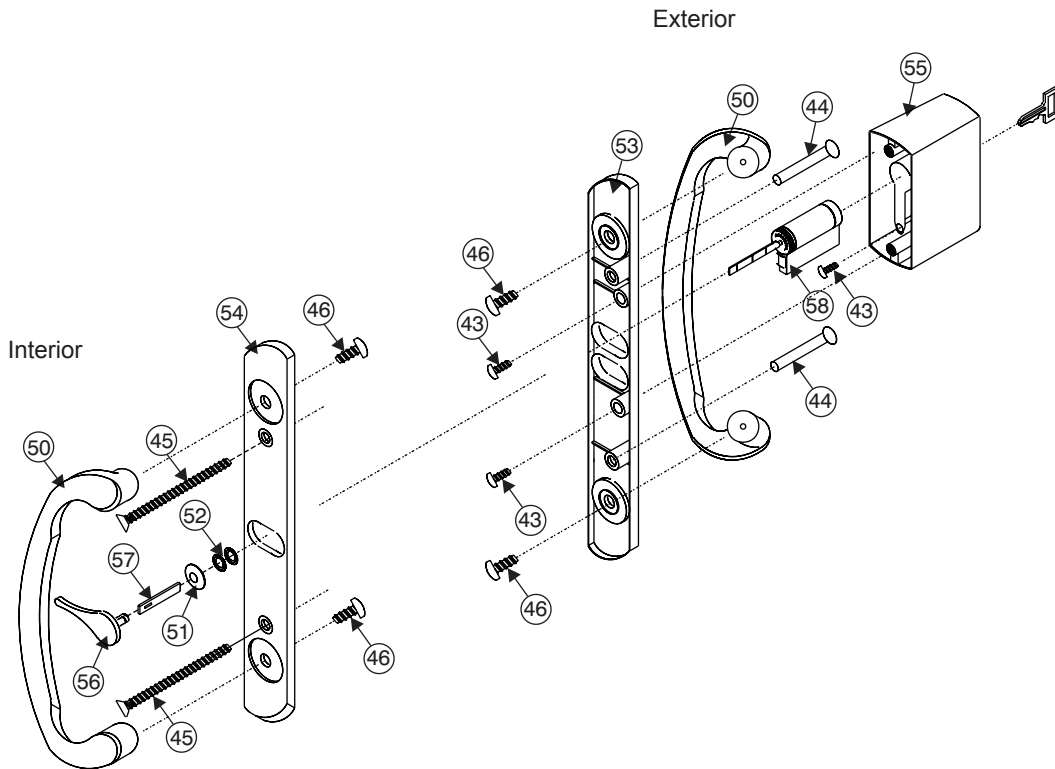

PART NUMBER
972135

Complete Wood Handle Set (Includes #5, 6, & 47)

PART NUMBER
972094

Sliding Patio Door Miscellaneous Parts

Bright Brass Handle Single Point with Lock

- 7) Recessed Mortise Lock
- 73) #10 x 1-1/4" Flat Head Screw

- | | |
|---|---------|
| 43) #8 x 3/8" Truss Head Screw | Page 37 |
| 44) #10-24 Blind Nut | Page 37 |
| 45) Escutcheon Plate Handle Screw
#10-24 x 1-1/2" | Page 37 |
| 46) Serrated Truss Head Handle Screw
#10-24 x 1/2" | Page 37 |
| 50) Solid Brass Handle Set | Page 34 |
| 51) Handle Set Nylon Washer | Page 34 |
| 52) #10-24 Push Nut | Page 34 |
| 53) Exterior Escutcheon Plate | Page 34 |
| 54) Interior Escutcheon Plate | Page 34 |
| 55) Keylock Housing | Page 35 |
| 56) Thumbturn | Page 35 |
| 57) Tailpiece for Solid Brass Handle Set | Page 35 |
| 58) Keyed Cylinder Lock | Page 31 |