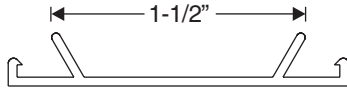

Sliding Patio Door Horizontal Parts

When ordering Parts, view the unit from the exterior.

1-1/2" Aluminum TFT Mull Cover
Extrusion #1534