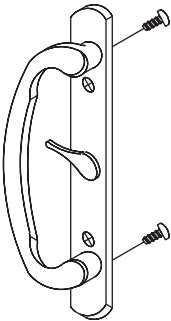

Sliding Patio Door Miscellaneous Parts

#51) Handle Set Nylon Washer

PART NUMBER
940151

#52) Push Nut

PART NUMBER
940149

NOTE: 2 per handle required when ordering.

#53) Exterior Escutcheon Plate

FINISH	PART NUMBER
Bright Brass	940153
White	940793
Antique Brass	940794
Chrome	940795

#56) Thumbturn

FINISH	PART NUMBER
Bright Brass	940156
White	940819
Antique Brass	940820
Chrome	940821

#57) Tailpiece for Solid Brass Handle Set

PART NUMBER
940157

Sliding Patio Door Miscellaneous Parts

#50) Solid Brass Handle

FINISH	PART NUMBER
Bright Brass	940150
White	940790
Antique Brass	940791
Chrome	940792

Complete Outside Handle Set

FINISH	PART NUMBER
White	940827
Bright Brass	940828
Antique Brass	940831
Chrome	940829

Complete Inside Handle Set