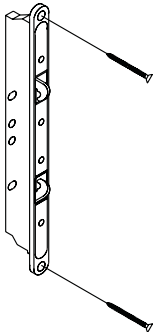

#22) Mouse Trap Pad (203.0)

PART NUMBER
981914

#36) Active Insert Adjustment Hole Plug - 9/16"

FINISH	PART NUMBER
White	979211
Adobe	979217
Desert Tan	979218
Hartford Green	981742

Secondary Lock Kit

FINISH	PART NUMBER
White	940161
Bronze	940160

4-Wide Center Stop

PART NUMBER
714138

Sliding Patio Door Miscellaneous Parts (203.0)

#4) Recessed Lock Raised Jamb Keeper
#8 x 2-1/2" Pan Head Screw

SCREW PART NUMBER
971452

TYPE	PART NUMBER
Standard	972496
Stainless Steel	972646

#7) Recessed Mortise Lock
#73) #9 x-3/4" Flat-Head Screw

TYPE	PART NUMBER
Standard	972493
Stainless Steel	972645

2-Point Mortise Lock
#73) #9 x-3/4" Flat-Head Screw

PART NUMBER
940438

NOTE: Can be used with either bright brass or standard lockset.