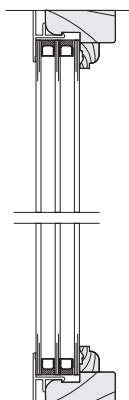

R6 & R10
1" Triple Insul
B