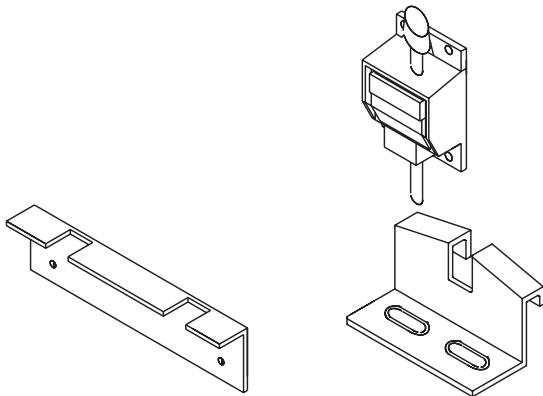

#22) Mouse Trap Pad (203.0)

PART NUMBER
981914

#36) Active Insert Adjustment Hole Plug - 9/16"

FINISH	PART NUMBER
White	979211
Adobe	979217
Desert Tan	979218
Hartford Green	981742

Secondary Lock Kit

FINISH	PART NUMBER
White	940161
Bronze	940160