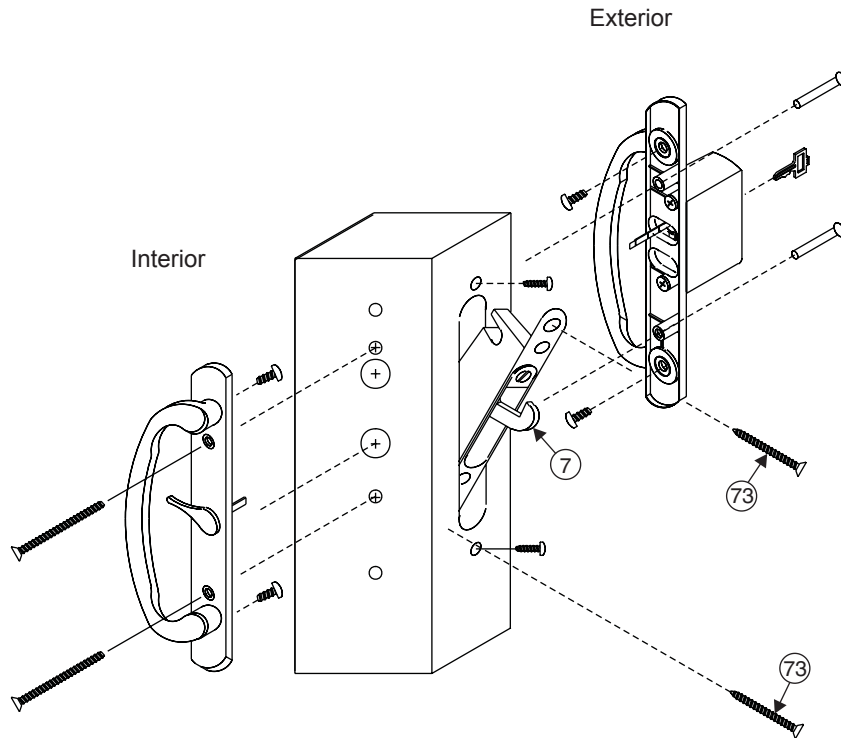

PART NUMBER
972135

Complete Wood Handle Set (Includes #5, 6, & 47)

PART NUMBER
972094

Sliding Patio Door Miscellaneous Parts

Bright Brass Handle Single Point with Lock

- 7) Recessed Mortise Lock
- 73) #10 x 1-1/4" Flat Head Screw