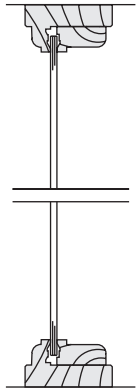

Sliding Patio Door Glazing Options

WOOD DOOR PANEL

Single Glazed
A