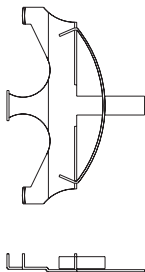

Screen Latch - #914 (203.0)

PART NUMBER
972402

* NOTE: When ordering White Replacement Parts, please specify manufacture date/glass code (see page 1).