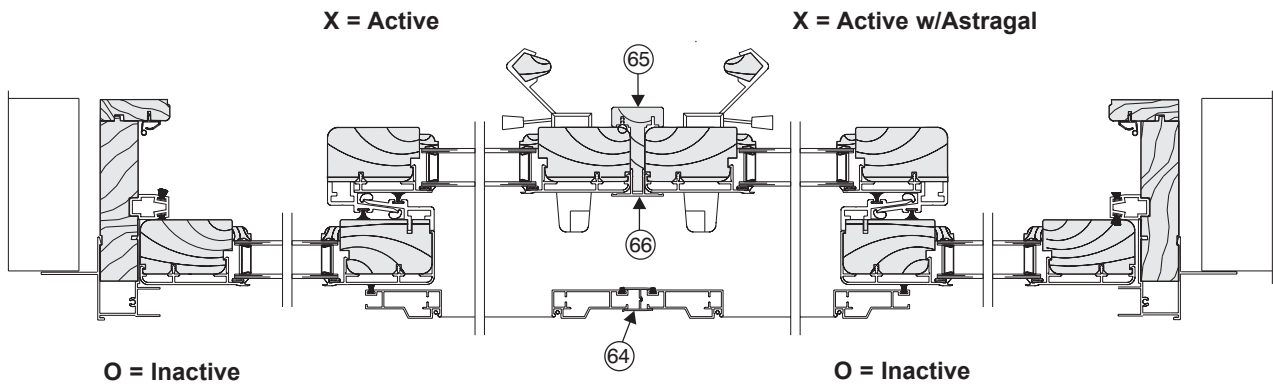

Contempra Aluma Insert w/Aluma TFT

64) Aluminum Screen Astragal
65) Interior Contempra Astragal
66) Exterior Contempra Astragal
67) Interior Non-Contempra Astragal
68) Exterior Non-Contempra Astragal

- Page 18
- Page 26
- Page 26
- Page 26
- Page 26