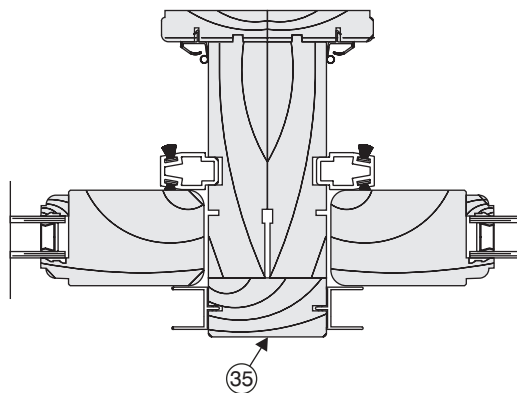

Brick Mould
Vertical Mull

33)	Wood Horizontal Mull Casing	Page 20
34)	3-1/2" Wood Horizontal Mull Cover	Page 21
35)	Wood Vertical Mull Cover	Page 23