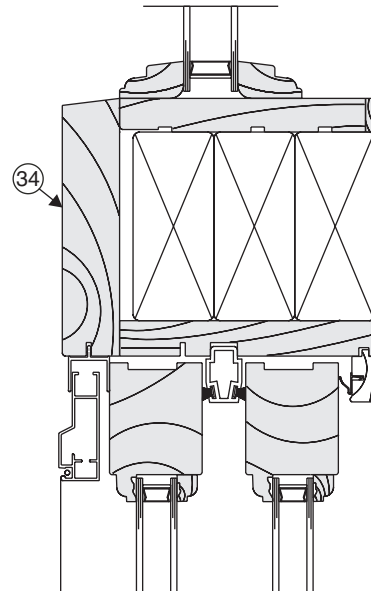

Brick Mould
3-1/2" Horizontal Spread Mull