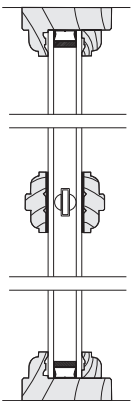

1) Exploded View Pages (Pages 2 & 3)

Shows part locations on a complete unit.

Each part name is shown at the bottom of the page with a reference page number to turn to for specific information on that part.

Vinyl VS Single-Hung Horizontal Parts (11.0)

SIZE TO SPECIFY FOR ORDERING → SPECIFY (S/C) WIDTH WHEN ORDERING PARTS LISTED BELOW

PARTS AND PART DESCRIPTIONS →

OPTION AND PART NUMBERS TO USE FOR ORDERING →

WOOD DOOR PANEL

Single Glazed
A

3/4" Insul
B

Single Glazed
7/8" TDL
A & C

Single Glazed
1-3/8" TDL
A

3/4" Insul
7/8" TDL
B & D

3/4" Insul
1-3/8" TDL
B

3/4" Insul
1-3/8" SDL
B