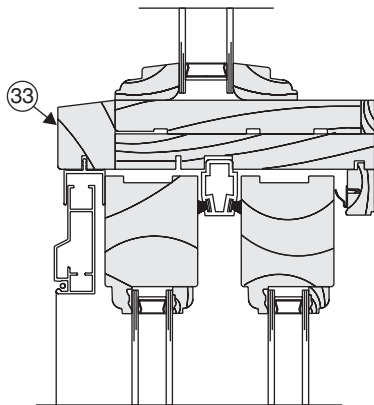

Sliding Patio Door Horizontal/Vertical Mull Cross Sections

Brick Mould
Tight Horizontal Mull