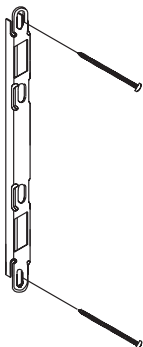

#22) Mouse Trap Pad (203.0)

PART NUMBER
981914

#36) Active Insert Adjustment Hole Plug - 9/16"

FINISH	PART NUMBER
White	979211
Adobe	979217
Desert Tan	979218
Hartford Green	981742

Secondary Lock Kit

FINISH	PART NUMBER
White	940161
Bronze	940160

4-Wide Center Stop

PART NUMBER
714138

Sliding Patio Door Miscellaneous Parts (203.0)

#4) Recessed Lock Raised Jamb Keeper
#8 x 2-1/2" Pan Head Screw

SCREW PART NUMBER
971452

TYPE	PART NUMBER
Standard	972496
Stainless Steel	972646

#7) Recessed Mortise Lock
#73) #9 x-3/4" Flat-Head Screw

TYPE	PART NUMBER
Standard	972493
Stainless Steel	972645

2-Point Mortise Lock
#73) #9 x-3/4" Flat-Head Screw

PART NUMBER
940438

NOTE: Can be used with either bright brass or standard lockset.

2-Point Mortise Lock Keeper
#10 x 1-3/8" Pan Head Screw

SCREW PART NUMBER
960130

PART NUMBER
940440

Sliding Patio Door Miscellaneous Parts (203.0)

#60) Wood Handle Set

- | | |
|--|---------|
| 5) Inside Handle | Page 31 |
| 6) Outside Handle | Page 31 |
| 47) Lock Activator Lever w/Grommet
and Black Button | Page 31 |
| 58) Keyed Cylinder Lock | Page 31 |
| 60) Complete Wood Handle Set
(Includes #5, 6, and 47) | Page 31 |
| 74) #8-32 Oval Head 2-3/8" Long | Page 36 |