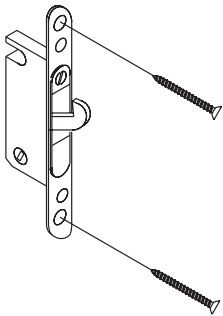

#22) Mouse Trap Pad (203.0)

PART NUMBER
981914

#36) Active Insert Adjustment Hole Plug - 9/16"

FINISH	PART NUMBER
White	979211
Adobe	979217
Desert Tan	979218
Hartford Green	981742

Secondary Lock Kit

FINISH	PART NUMBER
White	940161
Bronze	940160

4-Wide Center Stop

PART NUMBER
714138

Sliding Patio Door Miscellaneous Parts (203.0)

#4) Recessed Lock Raised Jamb Keeper
#8 x 2-1/2" Pan Head Screw

SCREW PART NUMBER
971452

TYPE	PART NUMBER
Standard	972496
Stainless Steel	972646

#7) Recessed Mortise Lock
#73) #9 x-3/4" Flat-Head Screw

TYPE	PART NUMBER
Standard	972493
Stainless Steel	972645

2-Point Mortise Lock
#73) #9 x-3/4" Flat-Head Screw

PART NUMBER
940438

NOTE: Can be used with either bright brass or standard lockset.