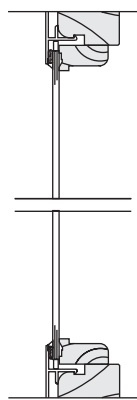

CONTEMPRA DOOR PANEL

Single Glazed
A