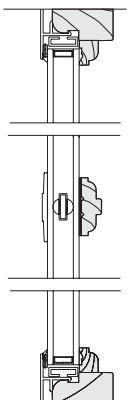

3/4" Insul
1-3/8" SDL
B