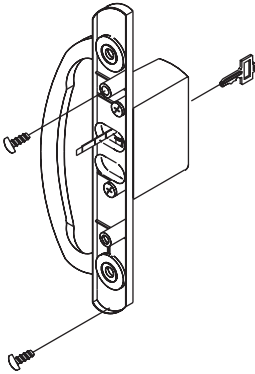

Sliding Patio Door Miscellaneous Parts

#50) Solid Brass Handle

FINISH	PART NUMBER
Bright Brass	940150
White	940790
Antique Brass	940791
Chrome	940792

Complete Outside Handle Set

FINISH	PART NUMBER
White	940827
Bright Brass	940828
Antique Brass	940831
Chrome	940829