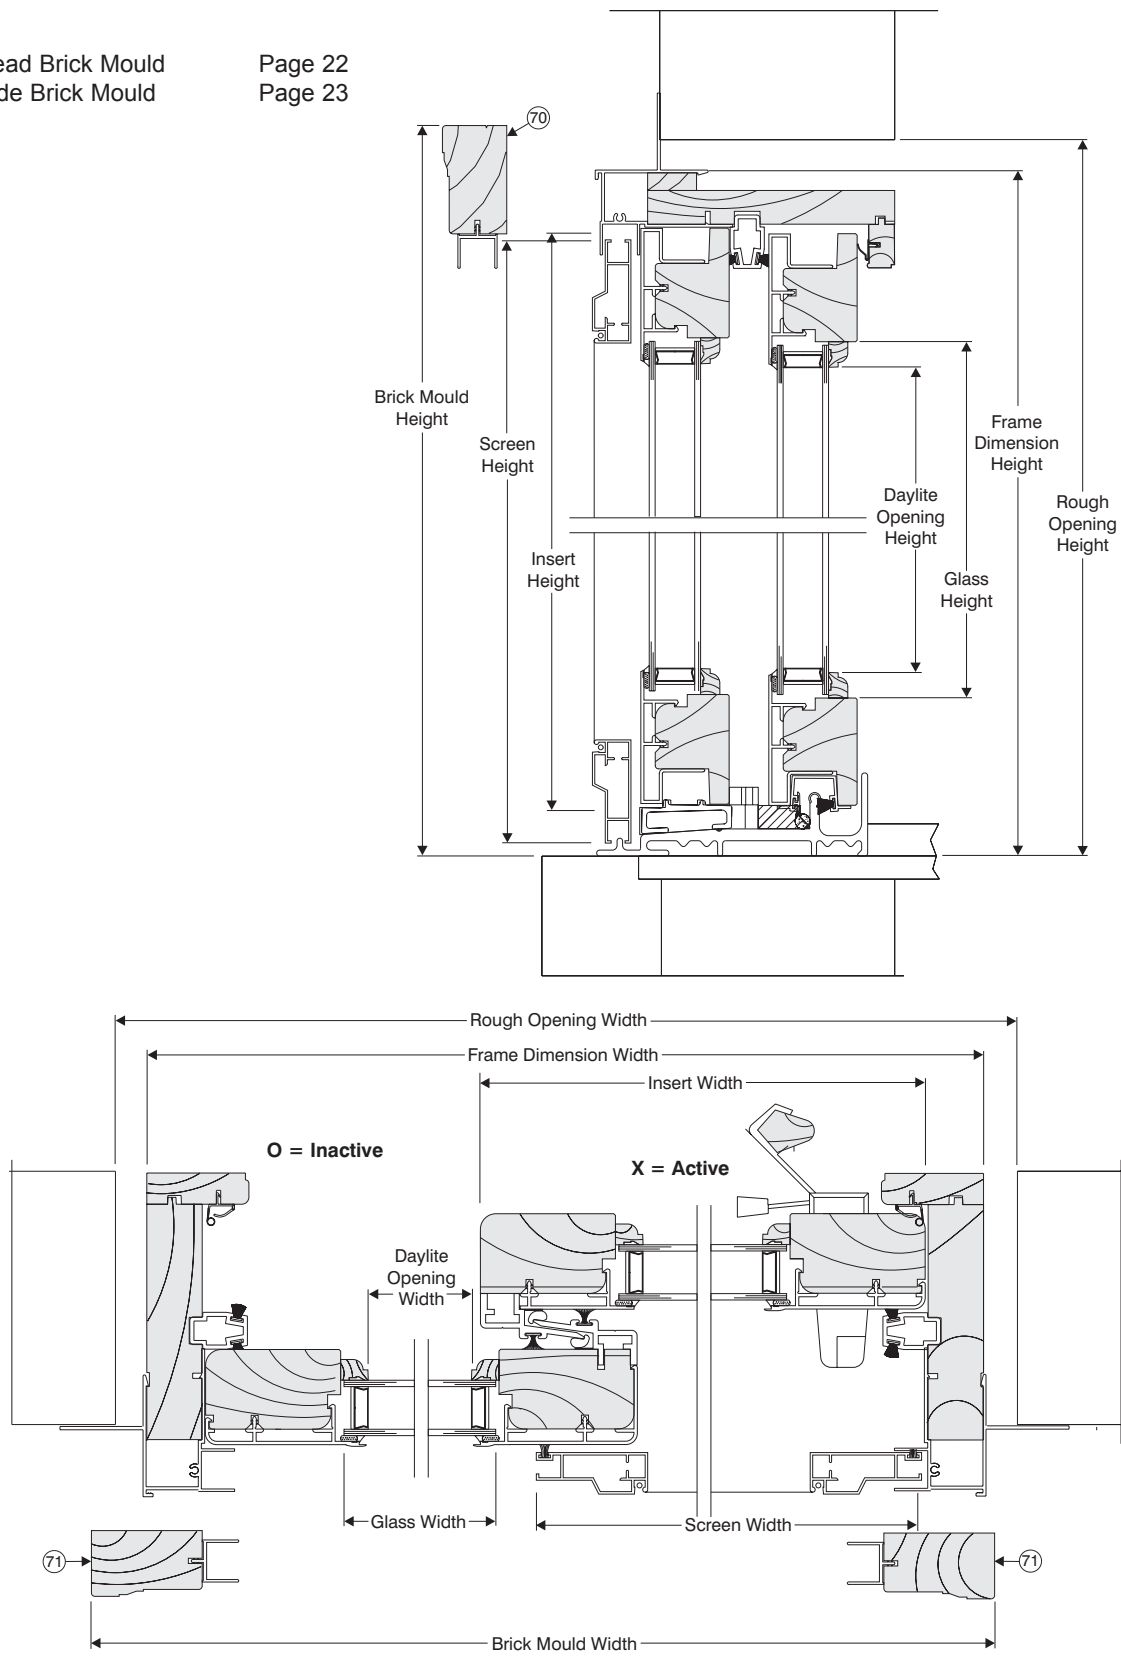

Sliding Patio Door

How To Measure To Order Replacement Parts

70) Head Brick Mould
71) Side Brick Mould

Page 22
Page 23