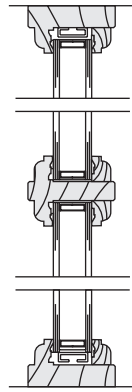

3/4" Insul
1-3/8" TDL
B