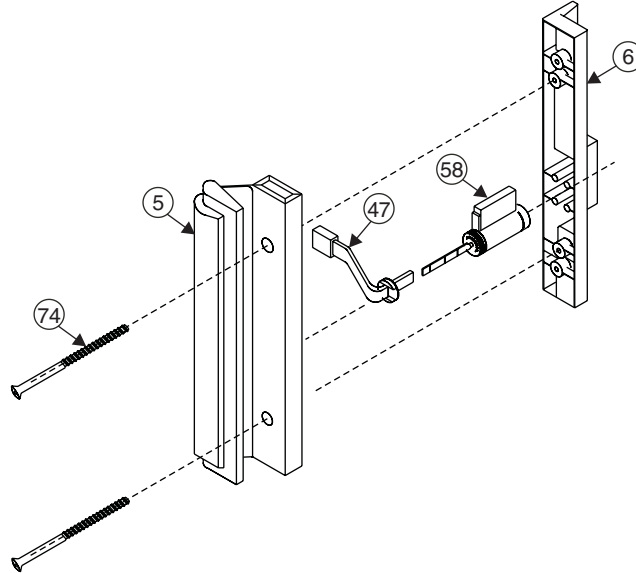

2-Point Mortise Lock Keeper
#10 x 1-3/8" Pan Head Screw

SCREW PART NUMBER
960130

PART NUMBER
940440

Sliding Patio Door Miscellaneous Parts (203.0)

#60) Wood Handle Set

- | | |
|--|---------|
| 5) Inside Handle | Page 31 |
| 6) Outside Handle | Page 31 |
| 47) Lock Activator Lever w/Grommet
and Black Button | Page 31 |
| 58) Keyed Cylinder Lock | Page 31 |
| 60) Complete Wood Handle Set
(Includes #5, 6, and 47) | Page 31 |
| 74) #8-32 Oval Head 2-3/8" Long | Page 36 |