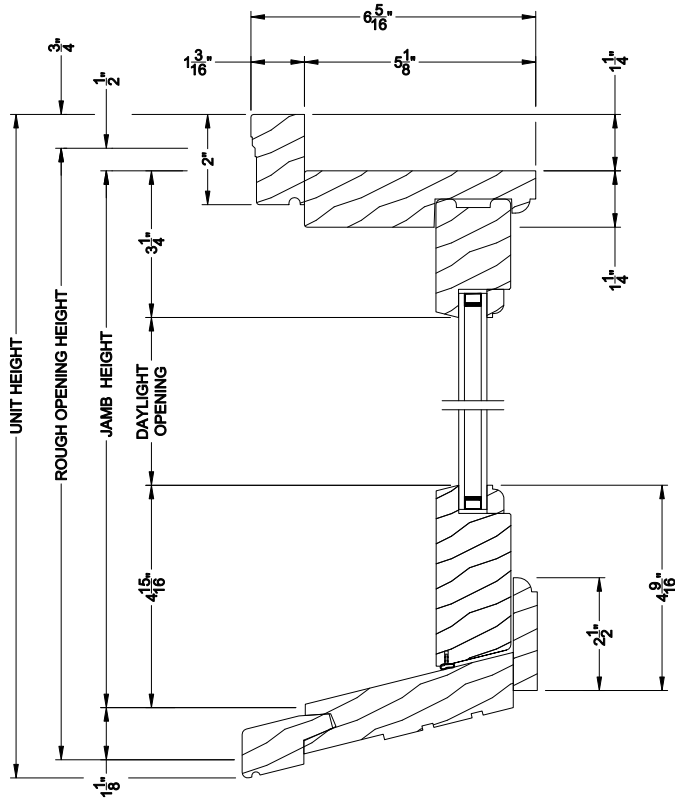

Weather Shield®

HR175™

Single Hung Tilt

CROSS SECTION DETAILS

HR175 SINGLE HUNG TILT PICTURE
Vertical Mull Section

HR175 SINGLE HUNG TILT PICTURE (6101)
Vertical Section

HR175 SINGLE HUNG TILT PICTURE
Horizontal Stack Section

HR175 SINGLE HUNG TILT PICTURE (6101)
Horizontal Section

Note: All dimensions are approximate. Weather Shield reserves the right to change specifications without notice.