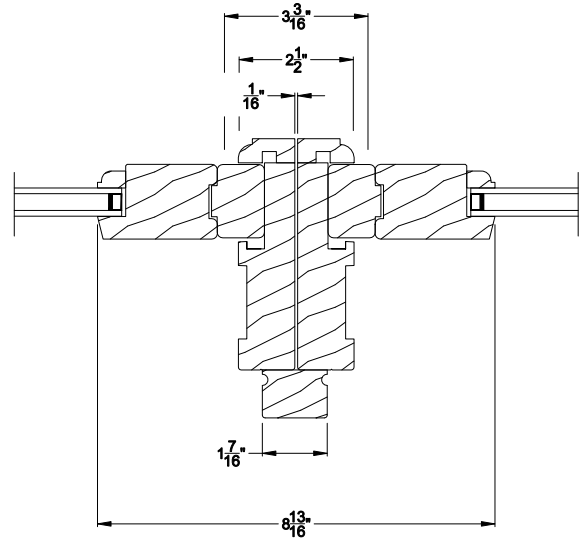

Weather Shield®

HR175™

Single Hung Tilt

CROSS SECTION DETAILS

HR175 SINGLE HUNG TILT PICTURE
Vertical Mull Section

HR175 SINGLE HUNG TILT PICTURE (6101)
Vertical Section

HR175 SINGLE HUNG TILT PICTURE
Horizontal Stack Section

HR175 SINGLE HUNG TILT PICTURE (6101)
Horizontal Section

Note: All dimensions are approximate. Weather Shield reserves the right to change specifications without notice.