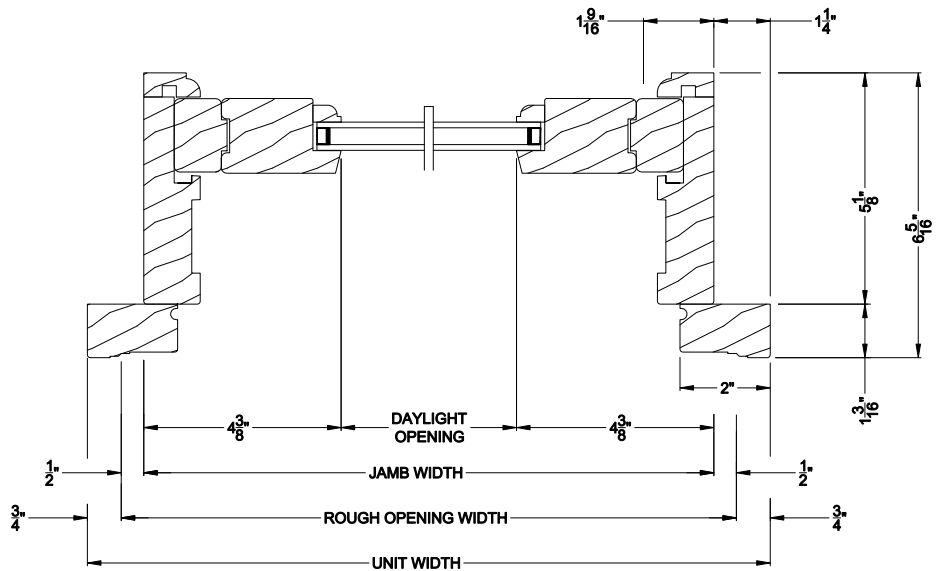

Weather Shield®

HR175™

Single Hung Tilt

CROSS SECTION DETAILS

HR175 SINGLE HUNG TILT PICTURE
Vertical Mull Section

HR175 SINGLE HUNG TILT PICTURE (6101)
Vertical Section

HR175 SINGLE HUNG TILT PICTURE
Horizontal Stack Section

HR175 SINGLE HUNG TILT PICTURE (6101)
Horizontal Section

Note: All dimensions are approximate. Weather Shield reserves the right to change specifications without notice.