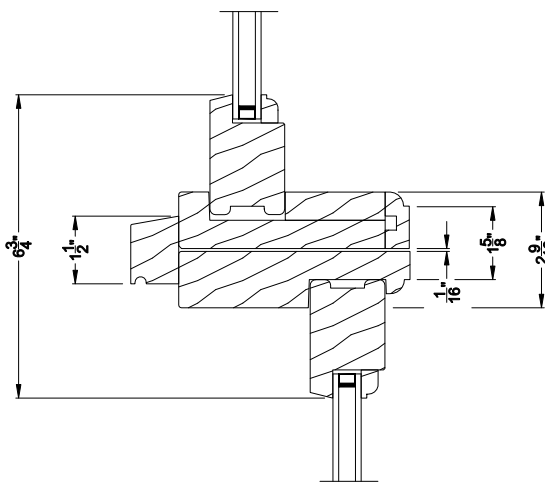

Weather Shield®

HR175™

Single Hung Tilt

CROSS SECTION DETAILS

HR175 SINGLE HUNG TILT PICTURE
Vertical Mull Section

HR175 SINGLE HUNG TILT PICTURE (6101)
Vertical Section

HR175 SINGLE HUNG TILT PICTURE
Horizontal Stack Section

HR175 SINGLE HUNG TILT PICTURE (6101)
Horizontal Section

Note: All dimensions are approximate. Weather Shield reserves the right to change specifications without notice.