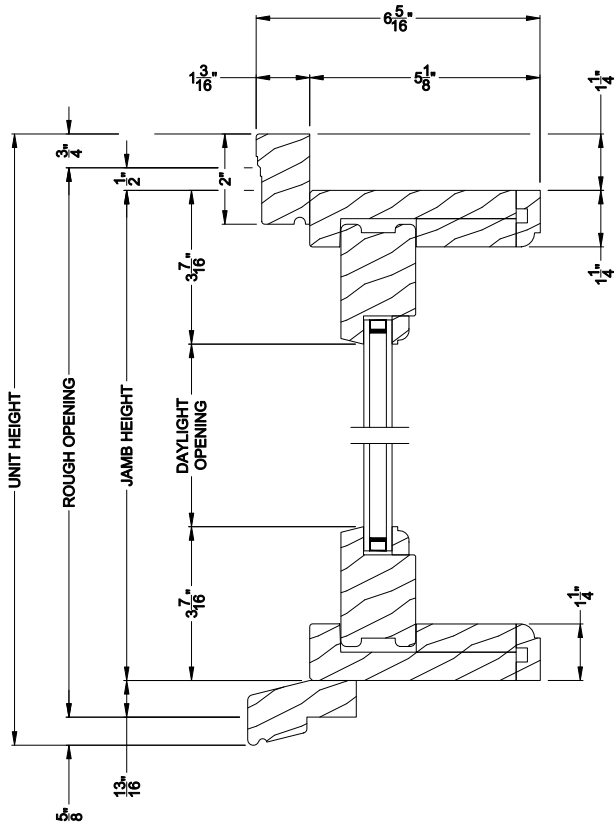

Weather Shield®

HR175™

Single Hung Transom

CROSS SECTION DETAILS

HR175 SINGLE HUNG TRANSOM (6101)
Vertical Section

HR175 SINGLE HUNG TRANSOM
Horizontal Stack Section

HR175 SINGLE HUNG TRANSOM (6101)
Horizontal Section

HR175 SINGLE HUNG TRANSOM
Vertical Mull Section

Note: All dimensions are approximate. Weather Shield reserves the right to change specifications without notice.