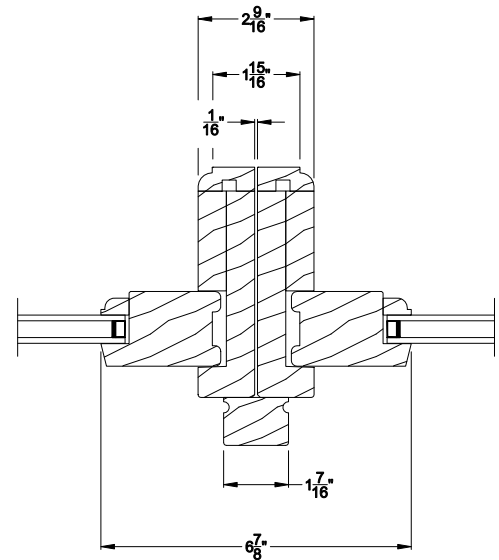

Weather Shield®

HR175™

Single Hung Transom

CROSS SECTION DETAILS

HR175 SINGLE HUNG TRANSOM (6101)
Vertical Section

HR175 SINGLE HUNG TRANSOM
Horizontal Stack Section

HR175 SINGLE HUNG TRANSOM (6101)
Horizontal Section

HR175 SINGLE HUNG TRANSOM
Vertical Mull Section

Note: All dimensions are approximate. Weather Shield reserves the right to change specifications without notice.