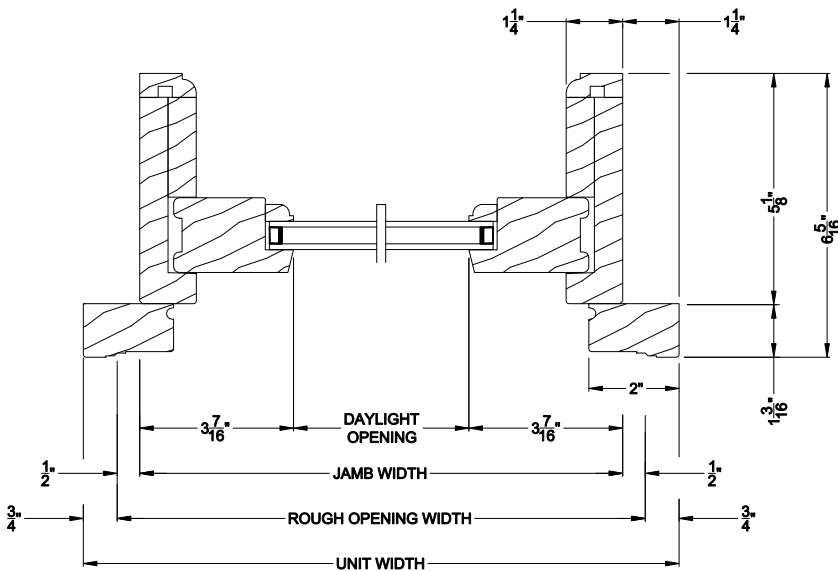

Weather Shield®

HR175™

Single Hung Transom

CROSS SECTION DETAILS

HR175 SINGLE HUNG TRANSOM (6101)
Vertical Section

HR175 SINGLE HUNG TRANSOM
Horizontal Stack Section

HR175 SINGLE HUNG TRANSOM (6101)
Horizontal Section

HR175 SINGLE HUNG TRANSOM
Vertical Mull Section

Note: All dimensions are approximate. Weather Shield reserves the right to change specifications without notice.