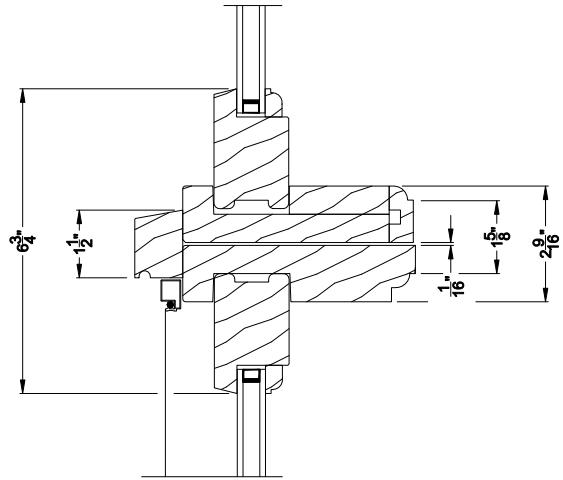

Weather Shield®

HR175™

Single Hung Transom

CROSS SECTION DETAILS

HR175 SINGLE HUNG TRANSOM (6101)
Vertical Section

HR175 SINGLE HUNG TRANSOM
Horizontal Stack Section

HR175 SINGLE HUNG TRANSOM (6101)
Horizontal Section

HR175 SINGLE HUNG TRANSOM
Vertical Mull Section

Note: All dimensions are approximate. Weather Shield reserves the right to change specifications without notice.