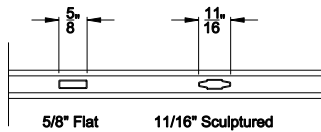

Interior Wood Trim Options

Divided Lite Options

Grilles Between the Glass

Simulated Divided Lites

Colonial Exterior Bar

Wood Perimeter Grill

Historic Exterior Bar

Note: All dimensions are approximate. Weather Shield reserves the right to change specifications without notice.