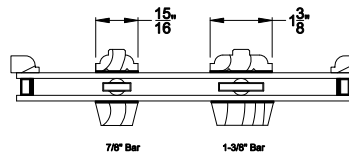

Interior Wood Trim Options

Divided Lite Options

Grilles Between the Glass

Simulated Divided Lites

Colonial Exterior Bar

Wood Perimeter Grill

Historic Exterior Bar

Note: All dimensions are approximate. Weather Shield reserves the right to change specifications without notice.