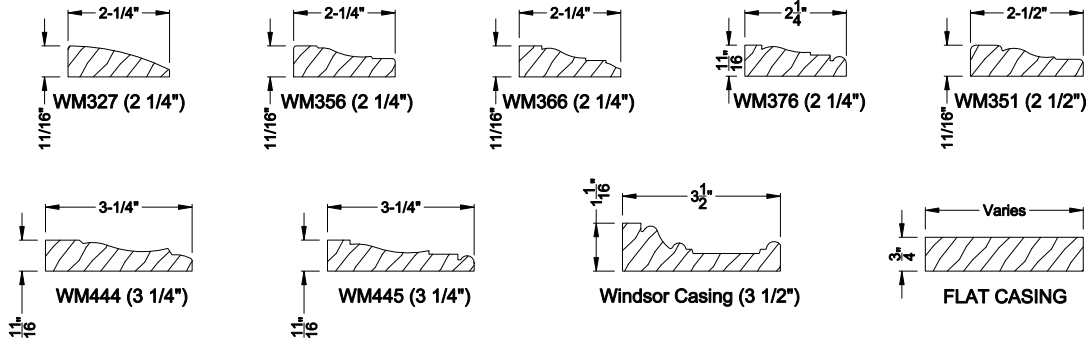

Interior Wood Trim Options

Divided Lite Options

Grilles Between the Glass

Simulated Divided Lites

Colonial Exterior Bar

Wood Perimeter Grill

Historic Exterior Bar

Note: All dimensions are approximate. Weather Shield reserves the right to change specifications without notice.