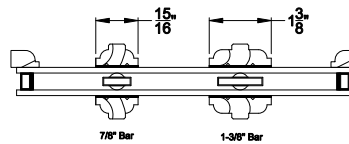

Interior Wood Trim Options

Divided Lite Options

Grilles Between the Glass

Simulated Divided Lites

Colonial Exterior Bar

Wood Perimeter Grill

Historic Exterior Bar

Note: All dimensions are approximate. Weather Shield reserves the right to change specifications without notice.