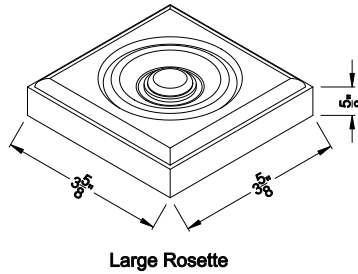

Interior Wood Trim Options

Divided Lite Options

Grilles Between the Glass

Simulated Divided Lites

Colonial Exterior Bar

Wood Perimeter Grill

Historic Exterior Bar

Note: All dimensions are approximate. Weather Shield reserves the right to change specifications without notice.