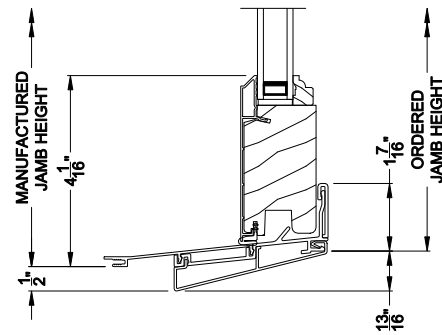

Weather Shield®

Premium Series™

Pocket Double Hung Windows

CROSS SECTION DETAILS

PREMIUM POCKET DOUBLE HUNG (8121)
Vertical Section - 0° - 4° SILL

PREMIUM POCKET DOUBLE HUNG (8121)
Vertical Section - 0° - 4° SILL

PREMIUM POCKET DOUBLE HUNG (8121)
Vertical Section - 10° - 14° SILL

PREMIUM POCKET DOUBLE HUNG (8121)
Horizontal Section

PREMIUM POCKET DOUBLE HUNG WINDOW
Vertical Mull Section

Note: All dimensions are approximate. Weather Shield reserves the right to change specifications without notice.

Weather Shield®

Premium Series™

Pocket Double Hung Windows

CROSS SECTION DETAILS

PREMIUM POCKET DOUBLE HUNG (8121)
Vertical Section - 5° - 9° SILL

PREMIUM POCKET DOUBLE HUNG (8121)
Vertical Section - 0°-4° SILL

PREMIUM POCKET DOUBLE HUNG (8121)
Vertical Section - 10°-14° SILL

PREMIUM POCKET DOUBLE HUNG (8121)
Horizontal Section

PREMIUM POCKET DOUBLE HUNG WINDOW
Vertical Mull Section

Note: All dimensions are approximate. Weather Shield reserves the right to change specifications without notice.