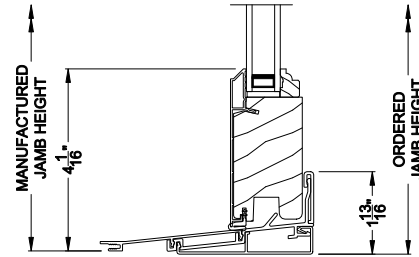

Weather Shield®

Premium Series™

Pocket Double Hung Windows

CROSS SECTION DETAILS

PREMIUM POCKET DOUBLE HUNG (8121)
Vertical Section - 5° - 9° SILL

PREMIUM POCKET DOUBLE HUNG (8121)
Vertical Section - 0°-4° SILL

PREMIUM POCKET DOUBLE HUNG (8121)
Vertical Section - 10°-14° SILL

PREMIUM POCKET DOUBLE HUNG (8121)
Horizontal Section

PREMIUM POCKET DOUBLE HUNG WINDOW
Vertical Mull Section

Note: All dimensions are approximate. Weather Shield reserves the right to change specifications without notice.