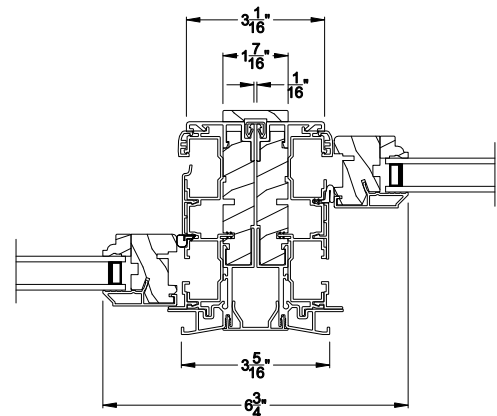

PREMIUM POCKET DOUBLE HUNG (8121)
Vertical Section - 10° - 14° SILL

PREMIUM POCKET DOUBLE HUNG (8121)
Horizontal Section

PREMIUM POCKET DOUBLE HUNG WINDOW
Vertical Mull Section

Note: All dimensions are approximate. Weather Shield reserves the right to change specifications without notice.

Weather Shield®

Premium Series™

Pocket Double Hung Windows

CROSS SECTION DETAILS

PREMIUM POCKET DOUBLE HUNG (8121)
Vertical Section - 5° - 9° SILL

PREMIUM POCKET DOUBLE HUNG (8121)
Vertical Section - 0°-4° SILL

PREMIUM POCKET DOUBLE HUNG (8121)
Vertical Section - 10°-14° SILL

PREMIUM POCKET DOUBLE HUNG (8121)
Horizontal Section

PREMIUM POCKET DOUBLE HUNG WINDOW
Vertical Mull Section

Note: All dimensions are approximate. Weather Shield reserves the right to change specifications without notice.