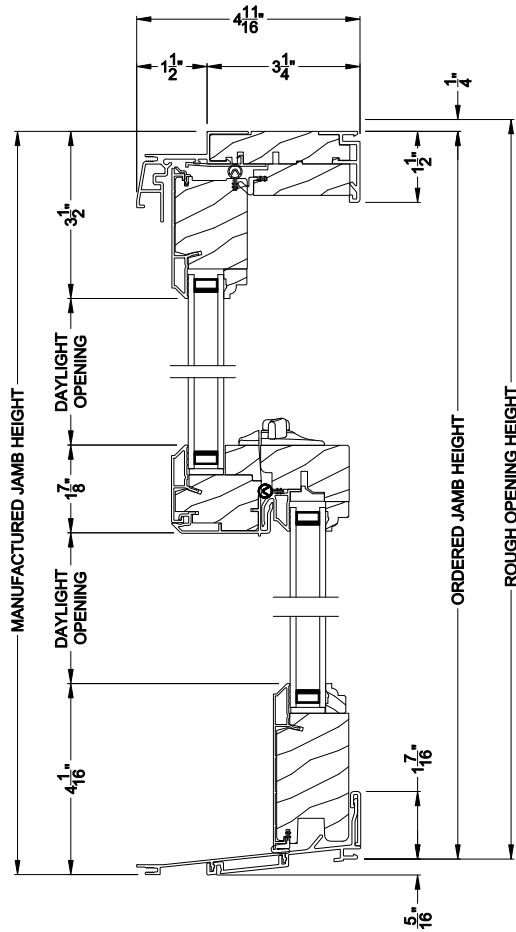

Weather Shield®

Premium Series™

Pocket Double Hung Windows

CROSS SECTION DETAILS

PREMIUM POCKET DOUBLE HUNG (8121)
Vertical Section - 0° - 4° SILL

PREMIUM POCKET DOUBLE HUNG (8121)
Vertical Section - 0° - 4° SILL

PREMIUM POCKET DOUBLE HUNG (8121)
Vertical Section - 10° - 14° SILL

PREMIUM POCKET DOUBLE HUNG (8121)
Horizontal Section

PREMIUM POCKET DOUBLE HUNG WINDOW
Vertical Mull Section

Note: All dimensions are approximate. Weather Shield reserves the right to change specifications without notice.

Weather Shield®

Premium Series™

Pocket Double Hung Windows

CROSS SECTION DETAILS

PREMIUM POCKET DOUBLE HUNG (8121)
Vertical Section - 5° - 9° SILL

PREMIUM POCKET DOUBLE HUNG (8121)
Vertical Section - 0°-4° SILL

PREMIUM POCKET DOUBLE HUNG (8121)
Vertical Section - 10°-14° SILL

PREMIUM POCKET DOUBLE HUNG (8121)
Horizontal Section

PREMIUM POCKET DOUBLE HUNG WINDOW
Vertical Mull Section

Note: All dimensions are approximate. Weather Shield reserves the right to change specifications without notice.