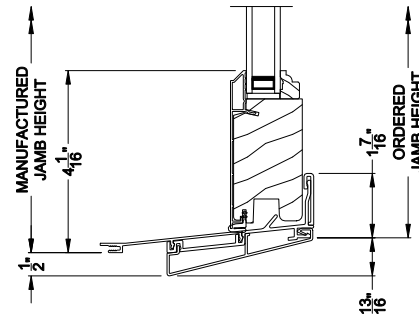

Weather Shield®

Premium Series™

Pocket Double Hung Windows

CROSS SECTION DETAILS

PREMIUM POCKET DOUBLE HUNG (8121)
Vertical Section - 5° - 9° SILL

PREMIUM POCKET DOUBLE HUNG (8121)
Vertical Section - 0°-4° SILL

PREMIUM POCKET DOUBLE HUNG (8121)
Vertical Section - 10°-14° SILL

PREMIUM POCKET DOUBLE HUNG (8121)
Horizontal Section

PREMIUM POCKET DOUBLE HUNG WINDOW
Vertical Mull Section

Note: All dimensions are approximate. Weather Shield reserves the right to change specifications without notice.