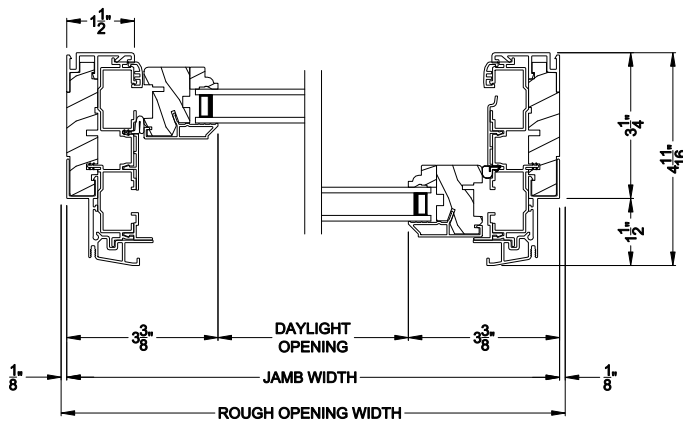

PREMIUM POCKET DOUBLE HUNG (8121)
Vertical Section - 10° - 14° SILL

PREMIUM POCKET DOUBLE HUNG (8121)
Horizontal Section

PREMIUM POCKET DOUBLE HUNG WINDOW
Vertical Mull Section

Note: All dimensions are approximate. Weather Shield reserves the right to change specifications without notice.

Weather Shield®

Premium Series™

Pocket Double Hung Windows

CROSS SECTION DETAILS

PREMIUM POCKET DOUBLE HUNG (8121)
Vertical Section - 5° - 9° SILL

PREMIUM POCKET DOUBLE HUNG (8121)
Vertical Section - 0°-4° SILL

PREMIUM POCKET DOUBLE HUNG (8121)
Vertical Section - 10°-14° SILL

PREMIUM POCKET DOUBLE HUNG (8121)
Horizontal Section

PREMIUM POCKET DOUBLE HUNG WINDOW
Vertical Mull Section

Note: All dimensions are approximate. Weather Shield reserves the right to change specifications without notice.