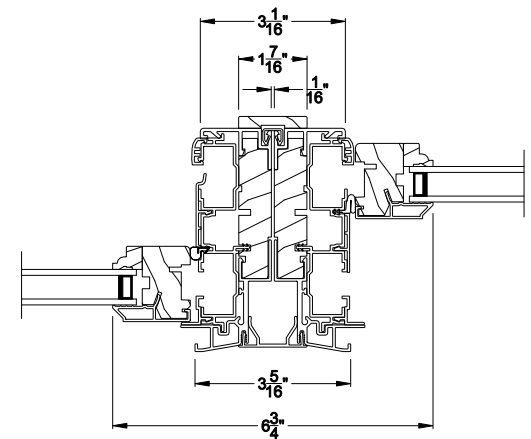

Weather Shield®

Premium Series™

Pocket Double Hung Windows

CROSS SECTION DETAILS

PREMIUM POCKET DOUBLE HUNG (8121)
Vertical Section - 0° - 4° SILL

PREMIUM POCKET DOUBLE HUNG (8121)
Vertical Section - 0° - 4° SILL

PREMIUM POCKET DOUBLE HUNG (8121)
Vertical Section - 10° - 14° SILL

PREMIUM POCKET DOUBLE HUNG (8121)
Horizontal Section

PREMIUM POCKET DOUBLE HUNG WINDOW
Vertical Mull Section

Note: All dimensions are approximate. Weather Shield reserves the right to change specifications without notice.

Weather Shield®

Premium Series™

Pocket Double Hung Windows

CROSS SECTION DETAILS

PREMIUM POCKET DOUBLE HUNG (8121)
Vertical Section - 5° - 9° SILL

PREMIUM POCKET DOUBLE HUNG (8121)
Vertical Section - 0°-4° SILL

PREMIUM POCKET DOUBLE HUNG (8121)
Vertical Section - 10°-14° SILL

PREMIUM POCKET DOUBLE HUNG (8121)
Horizontal Section

PREMIUM POCKET DOUBLE HUNG WINDOW
Vertical Mull Section

Note: All dimensions are approximate. Weather Shield reserves the right to change specifications without notice.