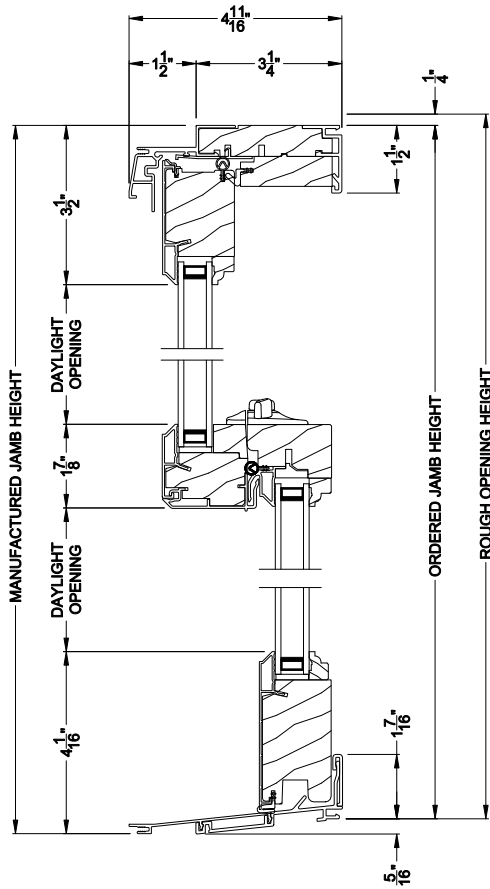

Weather Shield®

Premium Series™

Pocket Double Hung Windows

CROSS SECTION DETAILS

PREMIUM POCKET DOUBLE HUNG (8121)
Vertical Section - 0° - 4° SILL

PREMIUM POCKET DOUBLE HUNG (8121)
Vertical Section - 0° - 4° SILL

PREMIUM POCKET DOUBLE HUNG (8121)
Vertical Section - 10° - 14° SILL

PREMIUM POCKET DOUBLE HUNG (8121)
Horizontal Section

PREMIUM POCKET DOUBLE HUNG WINDOW
Vertical Mull Section

Note: All dimensions are approximate. Weather Shield reserves the right to change specifications without notice.

Weather Shield®

Premium Series™

Pocket Double Hung Windows

CROSS SECTION DETAILS

PREMIUM POCKET DOUBLE HUNG (8121)
Vertical Section - 5° - 9° SILL

PREMIUM POCKET DOUBLE HUNG (8121)
Vertical Section - 0°-4° SILL

PREMIUM POCKET DOUBLE HUNG (8121)
Vertical Section - 10°-14° SILL

PREMIUM POCKET DOUBLE HUNG (8121)
Horizontal Section

PREMIUM POCKET DOUBLE HUNG WINDOW
Vertical Mull Section

Note: All dimensions are approximate. Weather Shield reserves the right to change specifications without notice.