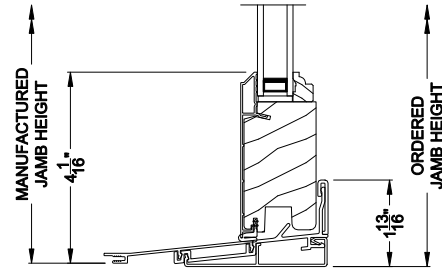

Weather Shield®

Premium Series™

Pocket Double Hung Windows

CROSS SECTION DETAILS

PREMIUM POCKET DOUBLE HUNG (8121)
Vertical Section - 0° - 4° SILL

PREMIUM POCKET DOUBLE HUNG (8121)
Vertical Section - 0° - 4° SILL

PREMIUM POCKET DOUBLE HUNG (8121)
Vertical Section - 10° - 14° SILL

PREMIUM POCKET DOUBLE HUNG (8121)
Horizontal Section

PREMIUM POCKET DOUBLE HUNG WINDOW
Vertical Mull Section

Note: All dimensions are approximate. Weather Shield reserves the right to change specifications without notice.

Weather Shield®

Premium Series™

Pocket Double Hung Windows

CROSS SECTION DETAILS

PREMIUM POCKET DOUBLE HUNG (8121)
Vertical Section - 5° - 9° SILL

PREMIUM POCKET DOUBLE HUNG (8121)
Vertical Section - 0°-4° SILL

PREMIUM POCKET DOUBLE HUNG (8121)
Vertical Section - 10°-14° SILL

PREMIUM POCKET DOUBLE HUNG (8121)
Horizontal Section

PREMIUM POCKET DOUBLE HUNG WINDOW
Vertical Mull Section

Note: All dimensions are approximate. Weather Shield reserves the right to change specifications without notice.