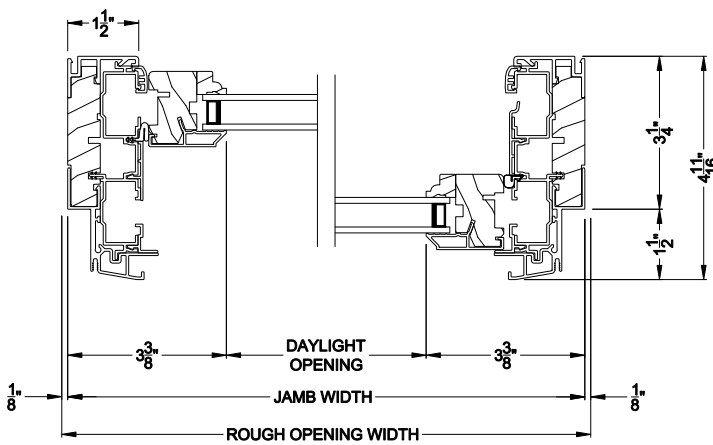

Weather Shield®

Premium Series™

Pocket Double Hung Windows

CROSS SECTION DETAILS

PREMIUM POCKET DOUBLE HUNG (8121)
Vertical Section - 0° - 4° SILL

PREMIUM POCKET DOUBLE HUNG (8121)
Vertical Section - 0° - 4° SILL

PREMIUM POCKET DOUBLE HUNG (8121)
Vertical Section - 10° - 14° SILL

PREMIUM POCKET DOUBLE HUNG (8121)
Horizontal Section

PREMIUM POCKET DOUBLE HUNG WINDOW
Vertical Mull Section

Note: All dimensions are approximate. Weather Shield reserves the right to change specifications without notice.

Weather Shield®

Premium Series™

Pocket Double Hung Windows

CROSS SECTION DETAILS

PREMIUM POCKET DOUBLE HUNG (8121)
Vertical Section - 5° - 9° SILL

PREMIUM POCKET DOUBLE HUNG (8121)
Vertical Section - 0°-4° SILL

PREMIUM POCKET DOUBLE HUNG (8121)
Vertical Section - 10°-14° SILL

PREMIUM POCKET DOUBLE HUNG (8121)
Horizontal Section

PREMIUM POCKET DOUBLE HUNG WINDOW
Vertical Mull Section

Note: All dimensions are approximate. Weather Shield reserves the right to change specifications without notice.