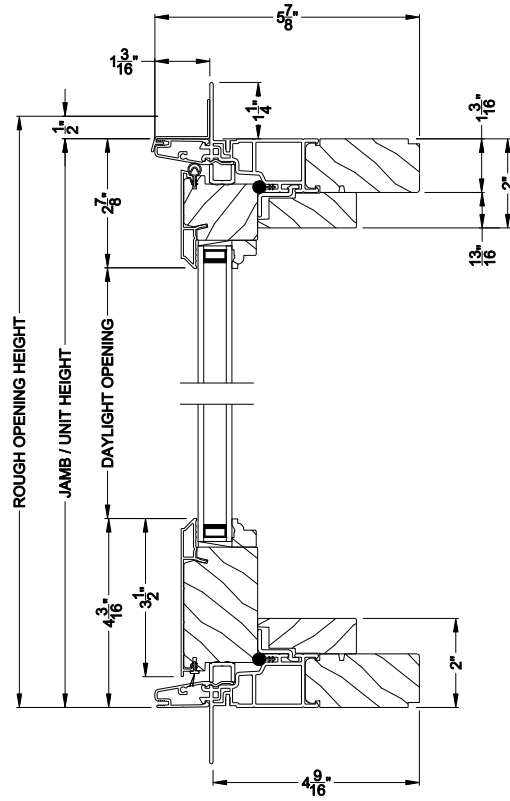

Weather Shield®

Premium Series™

Casement Windows

CROSS SECTION DETAILS

PREMIUM CASEMENT WINDOW (8211)
Vertical Section: 3-1/2" Bottom Rail

PREMIUM CASEMENT PICTURE WINDOW (8211)
Vertical Section: 3-1/2" Bottom Rail

PREMIUM CASEMENT WINDOW (8211)
Horizontal Section

PREMIUM CASEMENT PICTURE WINDOW (8211)
Horizontal Section

Note: All dimensions are approximate. Weather Shield reserves the right to change specifications without notice.