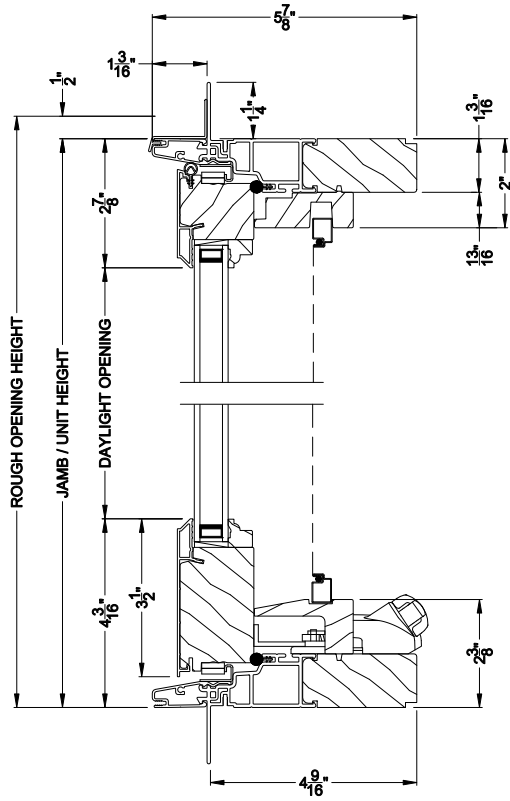

Weather Shield®

Premium Series™

Casement Windows

CROSS SECTION DETAILS

PREMIUM CASEMENT WINDOW (8211)
Vertical Section: 3-1/2" Bottom Rail

PREMIUM CASEMENT PICTURE WINDOW (8211)
Vertical Section: 3-1/2" Bottom Rail

PREMIUM CASEMENT WINDOW (8211)
Horizontal Section

PREMIUM CASEMENT PICTURE WINDOW (8211)
Horizontal Section

Note: All dimensions are approximate. Weather Shield reserves the right to change specifications without notice.