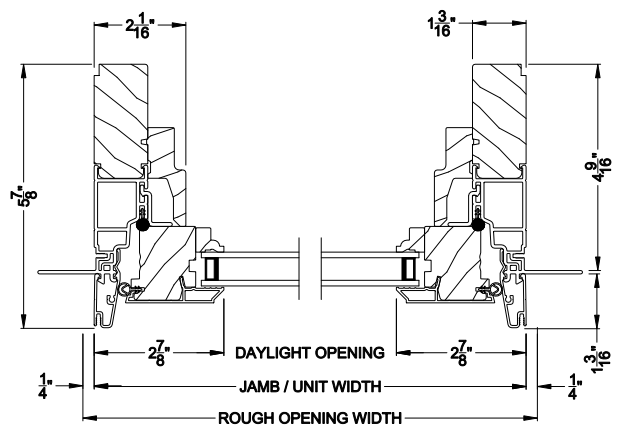

Weather Shield®

Premium Series™

Casement Windows

CROSS SECTION DETAILS

PREMIUM CASEMENT WINDOW (8211)
Vertical Section: 3-1/2" Bottom Rail

PREMIUM CASEMENT PICTURE WINDOW (8211)
Vertical Section: 3-1/2" Bottom Rail

PREMIUM CASEMENT WINDOW (8211)
Horizontal Section

PREMIUM CASEMENT PICTURE WINDOW (8211)
Horizontal Section

Note: All dimensions are approximate. Weather Shield reserves the right to change specifications without notice.