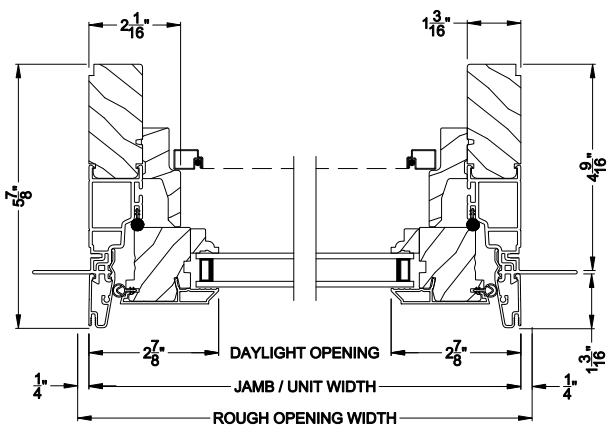

Weather Shield®

Premium Series™

Casement Windows

CROSS SECTION DETAILS

PREMIUM CASEMENT WINDOW (8211)
Vertical Section: 3-1/2" Bottom Rail

PREMIUM CASEMENT PICTURE WINDOW (8211)
Vertical Section: 3-1/2" Bottom Rail

PREMIUM CASEMENT WINDOW (8211)
Horizontal Section

PREMIUM CASEMENT PICTURE WINDOW (8211)
Horizontal Section

Note: All dimensions are approximate. Weather Shield reserves the right to change specifications without notice.