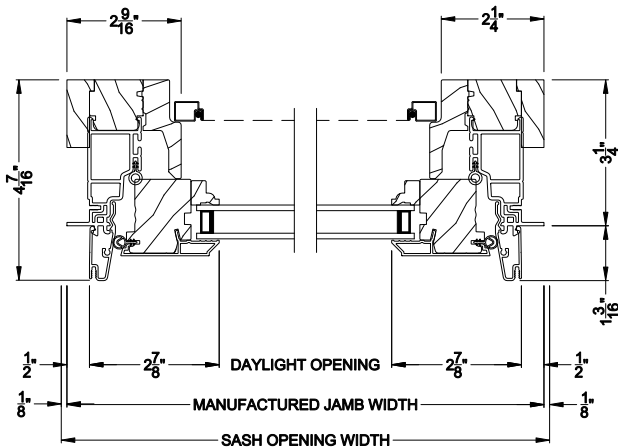

Weather Shield®

Premium Series™

Pocket Casement Windows

CROSS SECTION DETAILS

PREMIUM POCKET CASEMENT (8212)

Vertical Section

PREMIUM POCKET CASEMENT (8212)

Horizontal Section

PREMIUM POCKET CASEMENT WINDOW

Vertical Mull Section

Note: All dimensions are approximate. Weather Shield reserves the right to change specifications without notice.