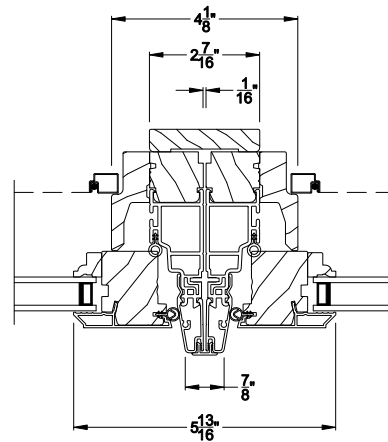

Weather Shield®

Premium Series™

Pocket Casement Windows

CROSS SECTION DETAILS

PREMIUM POCKET CASEMENT (8212)

Vertical Section

PREMIUM POCKET CASEMENT (8212)

Horizontal Section

PREMIUM POCKET CASEMENT WINDOW

Vertical Mull Section

Note: All dimensions are approximate. Weather Shield reserves the right to change specifications without notice.