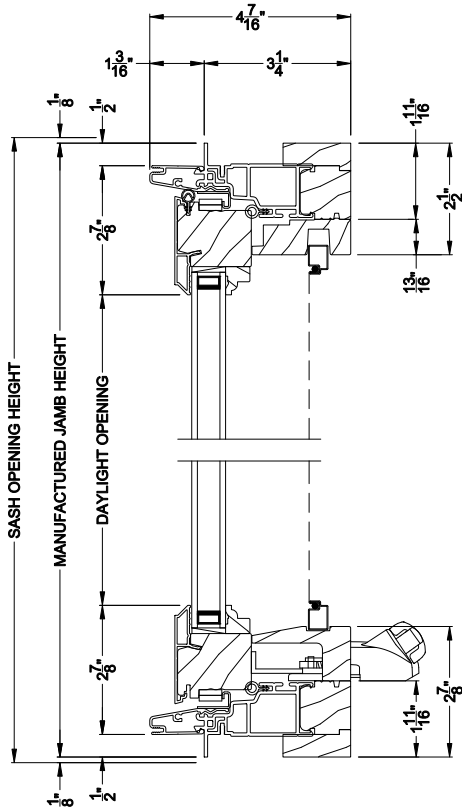

Weather Shield®

Premium Series™

Pocket Casement Windows

CROSS SECTION DETAILS

PREMIUM POCKET CASEMENT (8212)

Vertical Section

PREMIUM POCKET CASEMENT (8212)

Horizontal Section

PREMIUM POCKET CASEMENT WINDOW

Vertical Mull Section

Note: All dimensions are approximate. Weather Shield reserves the right to change specifications without notice.