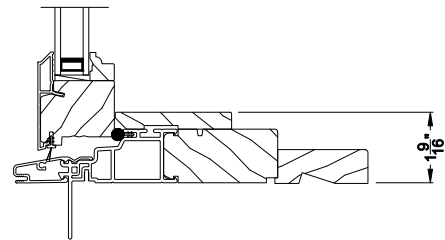

PREMIUM AWNING WINDOW (8217)
Horizontal Section - Manual Push Out

Note: All dimensions are approximate. Weather Shield reserves the right to change specifications without notice.

Weather Shield®

Premium Series™

Push Out Awning Windows

CROSS SECTION DETAILS

PREMIUM AWNING WINDOW (8217)
Vertical Section - Manual Push Out - 6-9/16" jamb

PREMIUM AWNING WINDOW (8217)
Vertical Section - Manual Push Out - Low Profile Sill

PREMIUM AWNING WINDOW (8217)
Horizontal Section - Manual Push Out - 6-9/16" jamb

Note: All dimensions are approximate. Weather Shield reserves the right to change specifications without notice.

Weather Shield®

Premium Series™

Push Out Awning Windows

CROSS SECTION DETAILS

Shown with Optional Retractable Screen
PREMIUM AWNING WINDOW (8217)
 Vertical Section - Manual Push Out - 3-9/16" jamb

PREMIUM AWNING WINDOW (8217)
 Vertical Section - Manual Push Out - Low Profile Sill