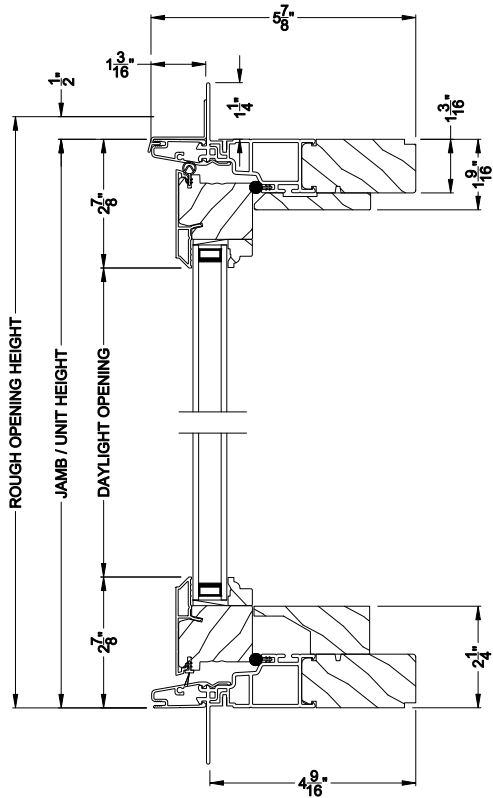

Weather Shield®

Premium Series™

Push Out Awning Windows

CROSS SECTION DETAILS

PREMIUM AWNING WINDOW (8217)
Vertical Section - Manual Push Out

PREMIUM AWNING WINDOW (8217)
Vertical Section - Manual Push Out - Low Profile Sill

PREMIUM AWNING WINDOW (8217)
Horizontal Section - Manual Push Out

Note: All dimensions are approximate. Weather Shield reserves the right to change specifications without notice.

Weather Shield®

Premium Series™

Push Out Awning Windows

CROSS SECTION DETAILS

PREMIUM AWNING WINDOW (8217)
Vertical Section - Manual Push Out - 6-9/16" jamb

PREMIUM AWNING WINDOW (8217)
Vertical Section - Manual Push Out - Low Profile Sill

PREMIUM AWNING WINDOW (8217)
Horizontal Section - Manual Push Out - 6-9/16" jamb

Note: All dimensions are approximate. Weather Shield reserves the right to change specifications without notice.

Weather Shield®