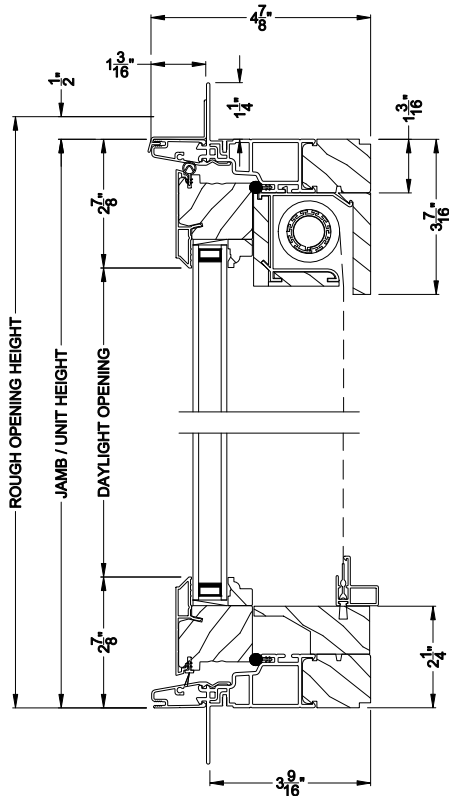

Push Out Awning Windows

CROSS SECTION DETAILS

PREMIUM AWNING WINDOW (8217)
Vertical Section - Manual Push Out - 6-9/16" jamb

PREMIUM AWNING WINDOW (8217)
Vertical Section - Manual Push Out - Low Profile Sill

PREMIUM AWNING WINDOW (8217)
Horizontal Section - Manual Push Out - 6-9/16" jamb

Note: All dimensions are approximate. Weather Shield reserves the right to change specifications without notice.

Weather Shield®

Premium Series™

Push Out Awning Windows

CROSS SECTION DETAILS

Shown with Optional Retractable Screen
PREMIUM AWNING WINDOW (8217)
 Vertical Section - Manual Push Out - 3-9/16" jamb

PREMIUM AWNING WINDOW (8217)
 Vertical Section - Manual Push Out - Low Profile Sill

Shown with Optional Retractable Screen
PREMIUM AWNING WINDOW (8217)
 Horizontal Section - Manual Push Out - 3-9/16" jamb

Note: All dimensions are approximate. Weather Shield reserves the right to change specifications without notice.