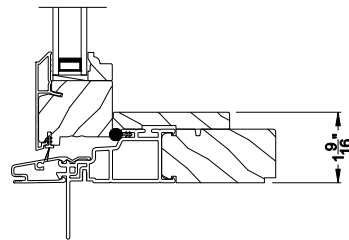

Weather Shield®

Premium Series™

Push Out Awning Windows

CROSS SECTION DETAILS

PREMIUM AWNING WINDOW (8217)
Vertical Section - Manual Push Out

PREMIUM AWNING WINDOW (8217)
Vertical Section - Manual Push Out - Low Profile Sill

PREMIUM AWNING WINDOW (8217)
Horizontal Section - Manual Push Out

Note: All dimensions are approximate. Weather Shield reserves the right to change specifications without notice.

Weather Shield®

Premium Series™

Push Out Awning Windows

CROSS SECTION DETAILS

PREMIUM AWNING WINDOW (8217)
Vertical Section - Manual Push Out - 6-9/16" jamb

PREMIUM AWNING WINDOW (8217)
Vertical Section - Manual Push Out - Low Profile Sill

PREMIUM AWNING WINDOW (8217)
Horizontal Section - Manual Push Out - 6-9/16" jamb

Note: All dimensions are approximate. Weather Shield reserves the right to change specifications without notice.

Weather Shield®