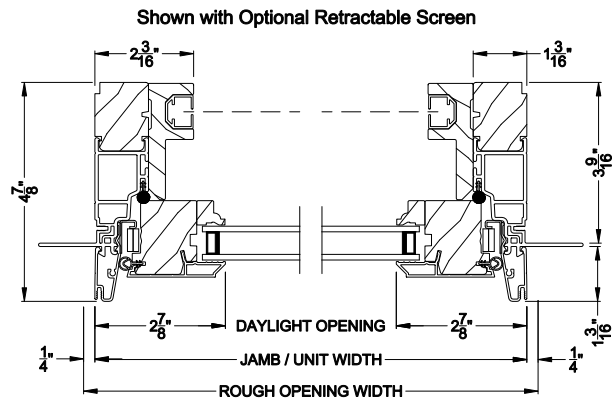

Push Out Awning Windows

CROSS SECTION DETAILS

PREMIUM AWNING WINDOW (8217)
Vertical Section - Manual Push Out - 6-9/16" jamb

PREMIUM AWNING WINDOW (8217)
Vertical Section - Manual Push Out - Low Profile Sill

PREMIUM AWNING WINDOW (8217)
Horizontal Section - Manual Push Out - 6-9/16" jamb

Note: All dimensions are approximate. Weather Shield reserves the right to change specifications without notice.

Weather Shield®

Premium Series™

Push Out Awning Windows

CROSS SECTION DETAILS

Shown with Optional Retractable Screen
PREMIUM AWNING WINDOW (8217)
 Vertical Section - Manual Push Out - 3-9/16" jamb

PREMIUM AWNING WINDOW (8217)
 Vertical Section - Manual Push Out - Low Profile Sill

Shown with Optional Retractable Screen
PREMIUM AWNING WINDOW (8217)
 Horizontal Section - Manual Push Out - 3-9/16" jamb

Note: All dimensions are approximate. Weather Shield reserves the right to change specifications without notice.