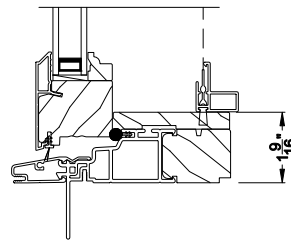

Push Out Awning Windows

CROSS SECTION DETAILS

PREMIUM AWNING WINDOW (8217)
Vertical Section - Manual Push Out - 6-9/16" jamb

PREMIUM AWNING WINDOW (8217)
Vertical Section - Manual Push Out - Low Profile Sill

PREMIUM AWNING WINDOW (8217)
Horizontal Section - Manual Push Out - 6-9/16" jamb

Note: All dimensions are approximate. Weather Shield reserves the right to change specifications without notice.

Weather Shield®

Premium Series™

Push Out Awning Windows

CROSS SECTION DETAILS

Shown with Optional Retractable Screen
PREMIUM AWNING WINDOW (8217)
 Vertical Section - Manual Push Out - 3-9/16" jamb

PREMIUM AWNING WINDOW (8217)
 Vertical Section - Manual Push Out - Low Profile Sill

Shown with Optional Retractable Screen
PREMIUM AWNING WINDOW (8217)
 Horizontal Section - Manual Push Out - 3-9/16" jamb

Note: All dimensions are approximate. Weather Shield reserves the right to change specifications without notice.