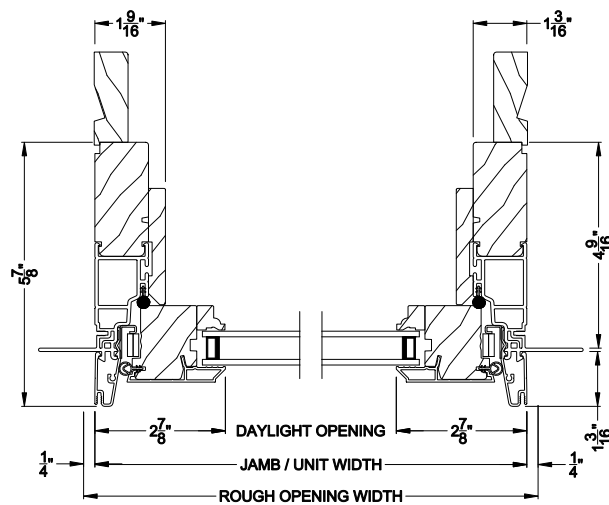

Push Out Awning Windows

CROSS SECTION DETAILS

PREMIUM AWNING WINDOW (8217)
Vertical Section - Manual Push Out - 6-9/16" jamb

PREMIUM AWNING WINDOW (8217)
Vertical Section - Manual Push Out - Low Profile Sill

PREMIUM AWNING WINDOW (8217)
Horizontal Section - Manual Push Out - 6-9/16" jamb

Note: All dimensions are approximate. Weather Shield reserves the right to change specifications without notice.

Weather Shield®

Premium Series™

Push Out Awning Windows

CROSS SECTION DETAILS

Shown with Optional Retractable Screen
PREMIUM AWNING WINDOW (8217)
 Vertical Section - Manual Push Out - 3-9/16" jamb

PREMIUM AWNING WINDOW (8217)
 Vertical Section - Manual Push Out - Low Profile Sill

Shown with Optional Retractable Screen
PREMIUM AWNING WINDOW (8217)
 Horizontal Section - Manual Push Out - 3-9/16" jamb

Note: All dimensions are approximate. Weather Shield reserves the right to change specifications without notice.