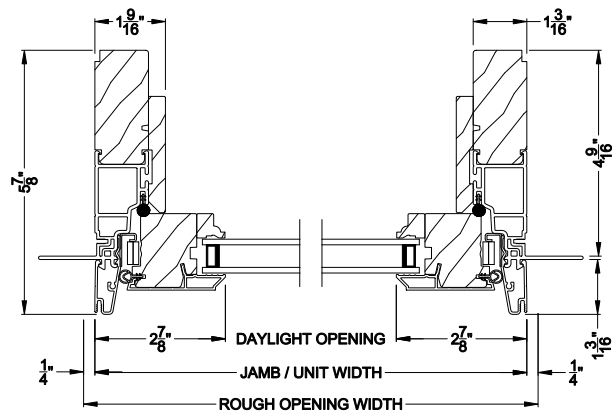

Weather Shield®

Premium Series™

Push Out Awning Windows

CROSS SECTION DETAILS

PREMIUM AWNING WINDOW (8217)
Vertical Section - Manual Push Out

PREMIUM AWNING WINDOW (8217)
Vertical Section - Manual Push Out - Low Profile Sill

PREMIUM AWNING WINDOW (8217)
Horizontal Section - Manual Push Out

Note: All dimensions are approximate. Weather Shield reserves the right to change specifications without notice.

Weather Shield®

Premium Series™

Push Out Awning Windows

CROSS SECTION DETAILS

PREMIUM AWNING WINDOW (8217)
Vertical Section - Manual Push Out - 6-9/16" jamb

PREMIUM AWNING WINDOW (8217)
Vertical Section - Manual Push Out - Low Profile Sill

PREMIUM AWNING WINDOW (8217)
Horizontal Section - Manual Push Out - 6-9/16" jamb

Note: All dimensions are approximate. Weather Shield reserves the right to change specifications without notice.

Weather Shield®