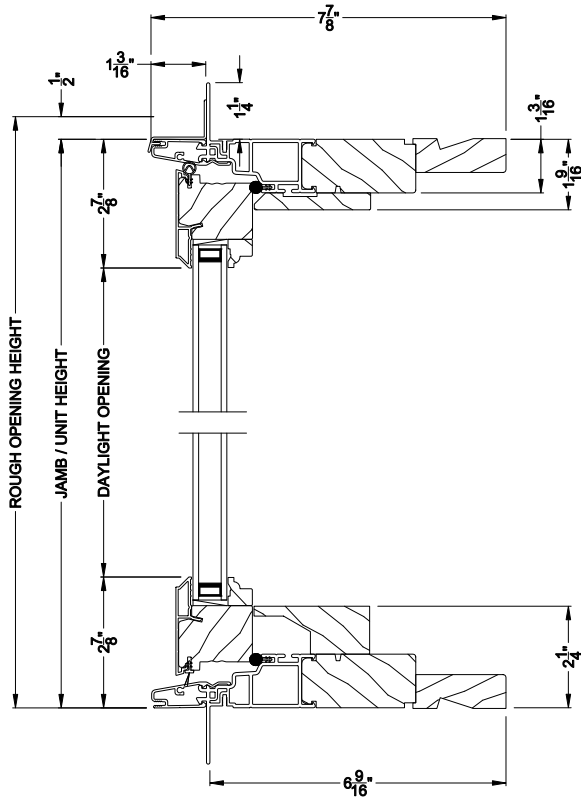

PREMIUM AWNING WINDOW (8217)
Horizontal Section - Manual Push Out

Note: All dimensions are approximate. Weather Shield reserves the right to change specifications without notice.

Weather Shield®

Premium Series™

Push Out Awning Windows

CROSS SECTION DETAILS

PREMIUM AWNING WINDOW (8217)
Vertical Section - Manual Push Out - 6-9/16" jamb

PREMIUM AWNING WINDOW (8217)
Vertical Section - Manual Push Out - Low Profile Sill

PREMIUM AWNING WINDOW (8217)
Horizontal Section - Manual Push Out - 6-9/16" jamb

Note: All dimensions are approximate. Weather Shield reserves the right to change specifications without notice.

Weather Shield®

Shown with Optional Retractable Screen
PREMIUM AWNING WINDOW (8217)
 Horizontal Section - Manual Push Out - 3-9/16" jamb

Note: All dimensions are approximate. Weather Shield reserves the right to change specifications without notice.