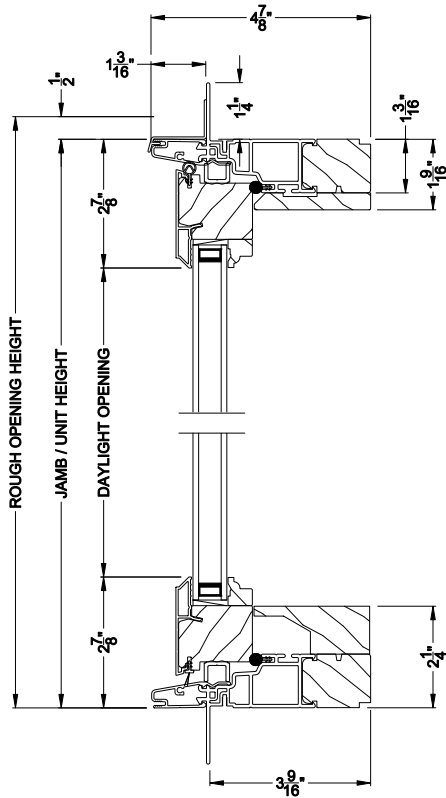

Note: All dimensions are approximate. Weather Shield reserves the right to change specifications without notice.

Weather Shield®

Premium Series™

Push Out Casement Windows

CROSS SECTION DETAILS

PREMIUM CASEMENT PICTURE WINDOW (8217)
Vertical Section - Manual Push Out - 6-9/16" jamb

PREMIUM CASEMENT PICTURE WINDOW
Horizontal Stack Section - Transom Stack over Casement Picture

PREMIUM CASEMENT PICTURE WINDOW (8217)
Horizontal Section - Manual Push Out - 6-9/16" jamb

PREMIUM CASEMENT PICTURE WINDOW
Vertical Mull Section

Note: All dimensions are approximate. Weather Shield reserves the right to change specifications without notice.

Weather Shield®

Premium Series™

Push Out Casement Windows

CROSS SECTION DETAILS

PREMIUM CASEMENT PICTURE WINDOW (8217)
Vertical Section - Manual Push Out - 3-9/16" jamb

Note: All dimensions are approximate. Weather Shield reserves the right to change specifications without notice.