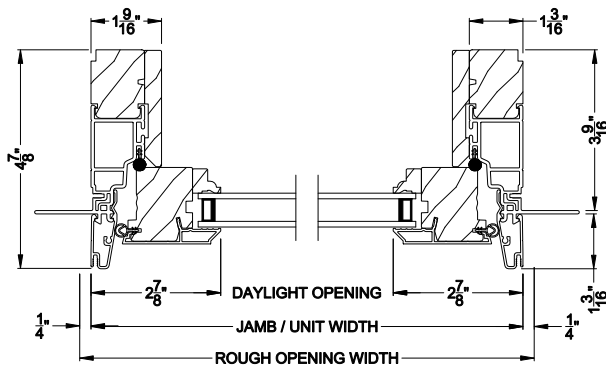

Note: All dimensions are approximate. Weather Shield reserves the right to change specifications without notice.

Weather Shield®

Premium Series™

Push Out Casement Windows

CROSS SECTION DETAILS

PREMIUM CASEMENT PICTURE WINDOW (8217)
Vertical Section - Manual Push Out - 6-9/16" jamb

Note: All dimensions are approximate. Weather Shield reserves the right to change specifications without notice.

Weather Shield®

Premium Series™

Push Out Casement Windows

CROSS SECTION DETAILS

PREMIUM CASEMENT PICTURE WINDOW (8217)
Vertical Section - Manual Push Out - 3-9/16" jamb

PREMIUM CASEMENT PICTURE WINDOW
Horizontal Stack Section - Transom Stack over Casement Picture

PREMIUM CASEMENT PICTURE WINDOW (8217)
Horizontal Section - Manual Push Out - 3-9/16" jamb

PREMIUM CASEMENT PICTURE WINDOW
Vertical Mull Section