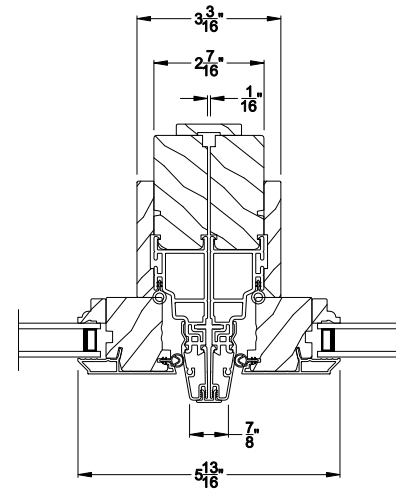

Weather Shield®

Premium Series™

Push Out Casement Windows

CROSS SECTION DETAILS

PREMIUM CASEMENT PICTURE WINDOW (8217)
Vertical Section - Manual Push Out

PREMIUM CASEMENT PICTURE WINDOW
Horizontal Stack Section - Transom Stack over Casement Picture

PREMIUM CASEMENT PICTURE WINDOW (8217)
Vertical Section - Manual Push Out - Low Profile Sill

PREMIUM CASEMENT PICTURE WINDOW (8217)
Horizontal Section - Manual Push Out

PREMIUM CASEMENT PICTURE WINDOW
Vertical Mull Section

Note: All dimensions are approximate. Weather Shield reserves the right to change specifications without notice.

Weather Shield®

Premium Series™

Push Out Casement Windows

CROSS SECTION DETAILS

PREMIUM CASEMENT PICTURE WINDOW (8217)
Vertical Section - Manual Push Out - 6-9/16" jamb

Note: All dimensions are approximate. Weather Shield reserves the right to change specifications without notice.

Weather Shield®

Premium Series™

Push Out Casement Windows

CROSS SECTION DETAILS

PREMIUM CASEMENT PICTURE WINDOW (8217)
Vertical Section - Manual Push Out - 3-9/16" jamb