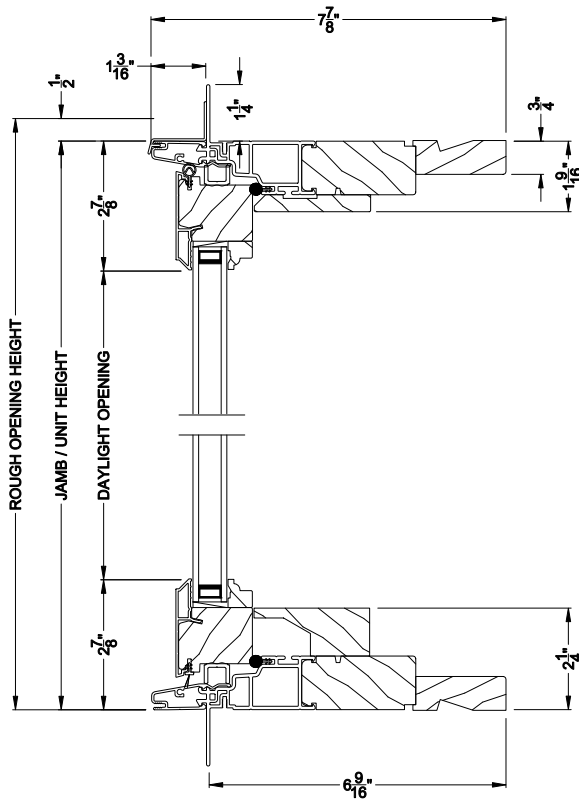

Weather Shield®

Premium Series™

Push Out Casement Windows

CROSS SECTION DETAILS

PREMIUM CASEMENT PICTURE WINDOW (8217)
Vertical Section - Manual Push Out

PREMIUM CASEMENT PICTURE WINDOW
Horizontal Stack Section - Transom Stack over Casement Picture

PREMIUM CASEMENT PICTURE WINDOW (8217)
Vertical Section - Manual Push Out - Low Profile Sill

PREMIUM CASEMENT PICTURE WINDOW (8217)
Horizontal Section - Manual Push Out

PREMIUM CASEMENT PICTURE WINDOW
Vertical Mull Section

Note: All dimensions are approximate. Weather Shield reserves the right to change specifications without notice.

Weather Shield®

Premium Series™

Push Out Casement Windows

CROSS SECTION DETAILS

PREMIUM CASEMENT PICTURE WINDOW (8217)
Vertical Section - Manual Push Out - 6-9/16" jamb

Note: All dimensions are approximate. Weather Shield reserves the right to change specifications without notice.

Weather Shield®

Premium Series™

Push Out Casement Windows

CROSS SECTION DETAILS

PREMIUM CASEMENT PICTURE WINDOW (8217)
Vertical Section - Manual Push Out - 3-9/16" jamb