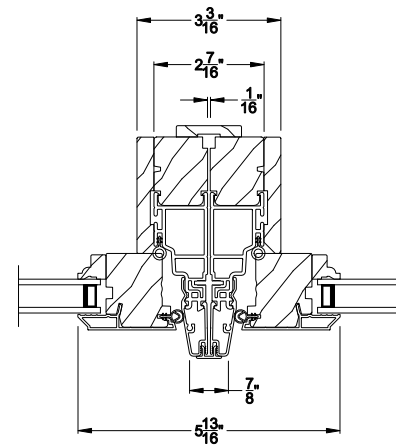

Note: All dimensions are approximate. Weather Shield reserves the right to change specifications without notice.

Weather Shield®

Premium Series™

Push Out Casement Windows

CROSS SECTION DETAILS

PREMIUM CASEMENT PICTURE WINDOW (8217)
Vertical Section - Manual Push Out - 6-9/16" jamb

PREMIUM CASEMENT PICTURE WINDOW
Horizontal Stack Section - Transom Stack over Casement Picture

PREMIUM CASEMENT PICTURE WINDOW (8217)
Horizontal Section - Manual Push Out - 6-9/16" jamb

PREMIUM CASEMENT PICTURE WINDOW
Vertical Mull Section

Note: All dimensions are approximate. Weather Shield reserves the right to change specifications without notice.

Weather Shield®

Premium Series™

Push Out Casement Windows

CROSS SECTION DETAILS

PREMIUM CASEMENT PICTURE WINDOW (8217)
Vertical Section - Manual Push Out - 3-9/16" jamb

PREMIUM CASEMENT PICTURE WINDOW
Horizontal Stack Section - Transom Stack over Casement Picture

PREMIUM CASEMENT PICTURE WINDOW (8217)
Horizontal Section - Manual Push Out - 3-9/16" jamb

PREMIUM CASEMENT PICTURE WINDOW
Vertical Mull Section