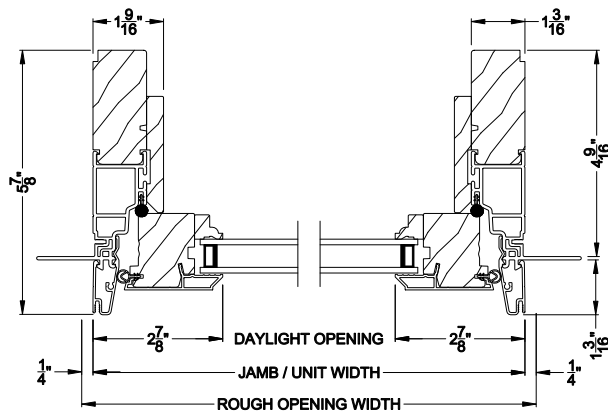

Weather Shield®

Premium Series™

Push Out Casement Windows

CROSS SECTION DETAILS

PREMIUM CASEMENT PICTURE WINDOW (8217)
Vertical Section - Manual Push Out

PREMIUM CASEMENT PICTURE WINDOW
Horizontal Stack Section - Transom Stack over Casement Picture

PREMIUM CASEMENT PICTURE WINDOW (8217)
Vertical Section - Manual Push Out - Low Profile Sill

PREMIUM CASEMENT PICTURE WINDOW (8217)
Horizontal Section - Manual Push Out

PREMIUM CASEMENT PICTURE WINDOW
Vertical Mull Section

Note: All dimensions are approximate. Weather Shield reserves the right to change specifications without notice.

Weather Shield®

Premium Series™

Push Out Casement Windows

CROSS SECTION DETAILS

PREMIUM CASEMENT PICTURE WINDOW (8217)
Vertical Section - Manual Push Out - 6-9/16" jamb

Note: All dimensions are approximate. Weather Shield reserves the right to change specifications without notice.

Weather Shield®

Premium Series™

Push Out Casement Windows

CROSS SECTION DETAILS

PREMIUM CASEMENT PICTURE WINDOW (8217)
Vertical Section - Manual Push Out - 3-9/16" jamb