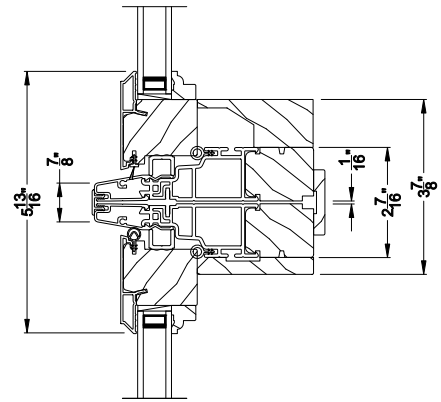

Note: All dimensions are approximate. Weather Shield reserves the right to change specifications without notice.

Weather Shield®

Premium Series™

Push Out Casement Windows

CROSS SECTION DETAILS

PREMIUM CASEMENT PICTURE WINDOW (8217)
Vertical Section - Manual Push Out - 6-9/16" jamb

PREMIUM CASEMENT PICTURE WINDOW
Horizontal Stack Section - Transom Stack over Casement Picture

PREMIUM CASEMENT PICTURE WINDOW (8217)
Horizontal Section - Manual Push Out - 6-9/16" jamb

PREMIUM CASEMENT PICTURE WINDOW
Vertical Mull Section

Note: All dimensions are approximate. Weather Shield reserves the right to change specifications without notice.

Weather Shield®

Premium Series™

Push Out Casement Windows

CROSS SECTION DETAILS

PREMIUM CASEMENT PICTURE WINDOW (8217)
Vertical Section - Manual Push Out - 3-9/16" jamb

PREMIUM CASEMENT PICTURE WINDOW
Horizontal Stack Section - Transom Stack over Casement Picture

PREMIUM CASEMENT PICTURE WINDOW (8217)
Horizontal Section - Manual Push Out - 3-9/16" jamb

PREMIUM CASEMENT PICTURE WINDOW
Vertical Mull Section