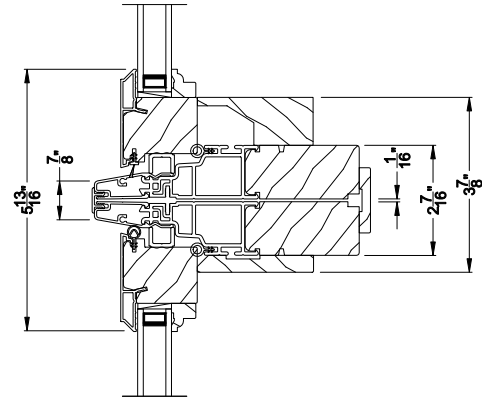

Weather Shield®

Premium Series™

Push Out Casement Windows

CROSS SECTION DETAILS

PREMIUM CASEMENT PICTURE WINDOW (8217)
Vertical Section - Manual Push Out

PREMIUM CASEMENT PICTURE WINDOW
Horizontal Stack Section - Transom Stack over Casement Picture

PREMIUM CASEMENT PICTURE WINDOW (8217)
Vertical Section - Manual Push Out - Low Profile Sill

PREMIUM CASEMENT PICTURE WINDOW (8217)
Horizontal Section - Manual Push Out

PREMIUM CASEMENT PICTURE WINDOW
Vertical Mull Section

Note: All dimensions are approximate. Weather Shield reserves the right to change specifications without notice.

Weather Shield®

Premium Series™

Push Out Casement Windows

CROSS SECTION DETAILS

PREMIUM CASEMENT PICTURE WINDOW (8217)
Vertical Section - Manual Push Out - 6-9/16" jamb

Note: All dimensions are approximate. Weather Shield reserves the right to change specifications without notice.

Weather Shield®

Premium Series™

Push Out Casement Windows

CROSS SECTION DETAILS

PREMIUM CASEMENT PICTURE WINDOW (8217)
Vertical Section - Manual Push Out - 3-9/16" jamb