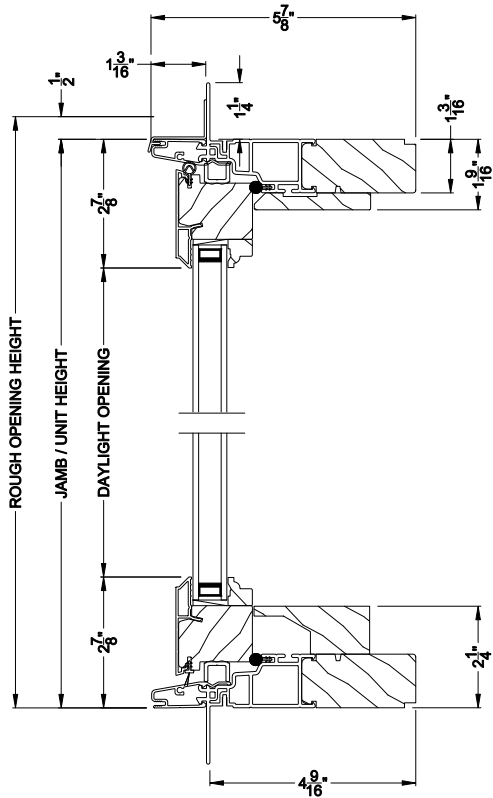

Weather Shield®

Premium Series™

Push Out Casement Windows

CROSS SECTION DETAILS

PREMIUM CASEMENT PICTURE WINDOW (8217)
Vertical Section - Manual Push Out

PREMIUM CASEMENT PICTURE WINDOW
Horizontal Stack Section - Transom Stack over Casement Picture

PREMIUM CASEMENT PICTURE WINDOW (8217)
Vertical Section - Manual Push Out - Low Profile Sill

PREMIUM CASEMENT PICTURE WINDOW (8217)
Horizontal Section - Manual Push Out

PREMIUM CASEMENT PICTURE WINDOW
Vertical Mull Section

Note: All dimensions are approximate. Weather Shield reserves the right to change specifications without notice.

Weather Shield®

Premium Series™

Push Out Casement Windows

CROSS SECTION DETAILS

PREMIUM CASEMENT PICTURE WINDOW (8217)
Vertical Section - Manual Push Out - 6-9/16" jamb

Note: All dimensions are approximate. Weather Shield reserves the right to change specifications without notice.

Weather Shield®

Premium Series™

Push Out Casement Windows

CROSS SECTION DETAILS

PREMIUM CASEMENT PICTURE WINDOW (8217)
Vertical Section - Manual Push Out - 3-9/16" jamb