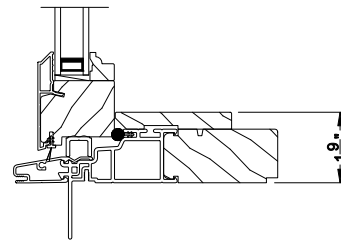

Weather Shield®

Premium Series™

Push Out Casement Windows

CROSS SECTION DETAILS

PREMIUM CASEMENT PICTURE WINDOW (8217)
Vertical Section - Manual Push Out

PREMIUM CASEMENT PICTURE WINDOW
Horizontal Stack Section - Transom Stack over Casement Picture

PREMIUM CASEMENT PICTURE WINDOW (8217)
Vertical Section - Manual Push Out - Low Profile Sill

PREMIUM CASEMENT PICTURE WINDOW (8217)
Horizontal Section - Manual Push Out

PREMIUM CASEMENT PICTURE WINDOW
Vertical Mull Section

Note: All dimensions are approximate. Weather Shield reserves the right to change specifications without notice.

Weather Shield®

Premium Series™

Push Out Casement Windows

CROSS SECTION DETAILS

PREMIUM CASEMENT PICTURE WINDOW (8217)
Vertical Section - Manual Push Out - 6-9/16" jamb

Note: All dimensions are approximate. Weather Shield reserves the right to change specifications without notice.

Weather Shield®

Premium Series™

Push Out Casement Windows

CROSS SECTION DETAILS

PREMIUM CASEMENT PICTURE WINDOW (8217)
Vertical Section - Manual Push Out - 3-9/16" jamb