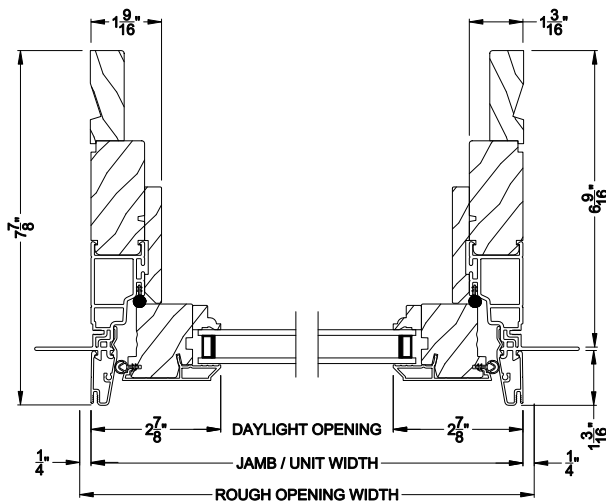

Note: All dimensions are approximate. Weather Shield reserves the right to change specifications without notice.

Weather Shield®

Premium Series™

Push Out Casement Windows

CROSS SECTION DETAILS

PREMIUM CASEMENT PICTURE WINDOW (8217)
Vertical Section - Manual Push Out - 6-9/16" jamb

PREMIUM CASEMENT PICTURE WINDOW
Horizontal Stack Section - Transom Stack over Casement Picture

PREMIUM CASEMENT PICTURE WINDOW (8217)
Horizontal Section - Manual Push Out - 6-9/16" jamb

PREMIUM CASEMENT PICTURE WINDOW
Vertical Mull Section

Note: All dimensions are approximate. Weather Shield reserves the right to change specifications without notice.

Weather Shield®

Premium Series™

Push Out Casement Windows

CROSS SECTION DETAILS

PREMIUM CASEMENT PICTURE WINDOW (8217)
Vertical Section - Manual Push Out - 3-9/16" jamb