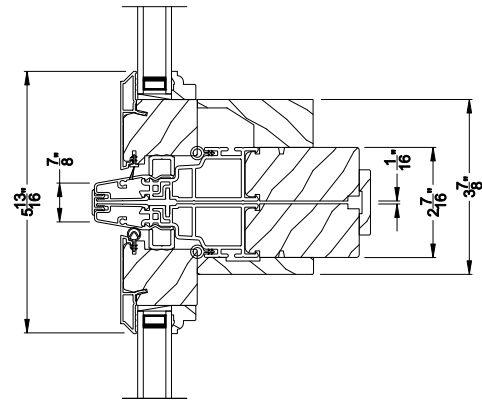

PREMIUM CASEMENT PICTURE WINDOW (8217)
Vertical Section - Manual Push Out - Low Profile Sill

PREMIUM CASEMENT PICTURE WINDOW (8217)
Horizontal Section - Manual Push Out

PREMIUM CASEMENT PICTURE WINDOW
Vertical Mull Section

Note: All dimensions are approximate. Weather Shield reserves the right to change specifications without notice.

Weather Shield®

Premium Series™

Push Out Casement Windows

CROSS SECTION DETAILS

PREMIUM CASEMENT PICTURE WINDOW (8217)
Vertical Section - Manual Push Out - 6-9/16" jamb

PREMIUM CASEMENT PICTURE WINDOW
Horizontal Stack Section - Transom Stack over Casement Picture

PREMIUM CASEMENT PICTURE WINDOW (8217)
Horizontal Section - Manual Push Out - 6-9/16" jamb

PREMIUM CASEMENT PICTURE WINDOW
Vertical Mull Section

Note: All dimensions are approximate. Weather Shield reserves the right to change specifications without notice.

Weather Shield®

Premium Series™

Push Out Casement Windows

CROSS SECTION DETAILS

PREMIUM CASEMENT PICTURE WINDOW (8217)
Vertical Section - Manual Push Out - 3-9/16" jamb