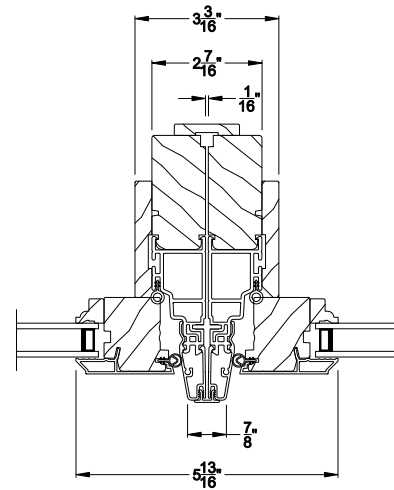

PREMIUM CASEMENT PICTURE WINDOW (8217)
Vertical Section - Manual Push Out - Low Profile Sill

PREMIUM CASEMENT PICTURE WINDOW (8217)
Horizontal Section - Manual Push Out

PREMIUM CASEMENT PICTURE WINDOW
Vertical Mull Section

Note: All dimensions are approximate. Weather Shield reserves the right to change specifications without notice.

Weather Shield®

Premium Series™

Push Out Casement Windows

CROSS SECTION DETAILS

PREMIUM CASEMENT PICTURE WINDOW (8217)
Vertical Section - Manual Push Out - 6-9/16" jamb

PREMIUM CASEMENT PICTURE WINDOW
Horizontal Stack Section - Transom Stack over Casement Picture

PREMIUM CASEMENT PICTURE WINDOW (8217)
Horizontal Section - Manual Push Out - 6-9/16" jamb

PREMIUM CASEMENT PICTURE WINDOW
Vertical Mull Section

Note: All dimensions are approximate. Weather Shield reserves the right to change specifications without notice.

Weather Shield®

Premium Series™

Push Out Casement Windows

CROSS SECTION DETAILS

PREMIUM CASEMENT PICTURE WINDOW (8217)
Vertical Section - Manual Push Out - 3-9/16" jamb