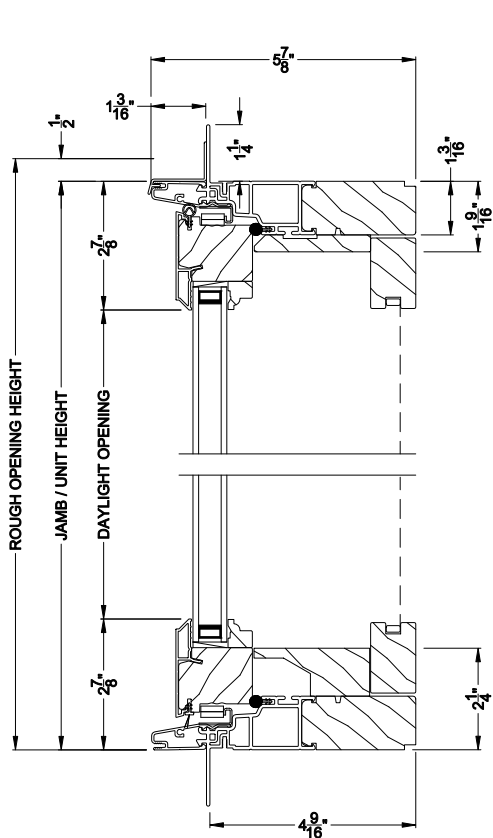

Weather Shield®

Premium Series™

Push Out Casement Windows

CROSS SECTION DETAILS

Shown with Optional Wood Hinged Screen
PREMIUM CASEMENT WINDOW (8217)
 Vertical Section - Manual Push Out

Shown with Optional Wood Hinged Screen
PREMIUM CASEMENT WINDOW (8217)
 Horizontal Section - Manual Push Out

Shown with Optional Wood Hinged Screen
PREMIUM CASEMENT WINDOW (8217)
 Vertical Section - Manual Push Out - Low Profile Sill

Shown with Optional Wood Hinged Screen
PREMIUM FRENCH CASEMENT WINDOW (8217)
 Horizontal Section - Manual Push Out

Note: All dimensions are approximate. Weather Shield reserves the right to change specifications without notice.

Weather Shield®

Premium Series™

Push Out Casement Windows

CROSS SECTION DETAILS

Shown with Optional Wood Hinged Screen

Note: All dimensions are approximate. Weather Shield reserves the right to change specifications without notice.

Weather Shield®

Premium Series™

Push Out Casement Windows

CROSS SECTION DETAILS

Shown with Optional Retractable Screen
PREMIUM CASEMENT WINDOW (8217)
 Vertical Section - Manual Push Out - 3-9/16" jamb