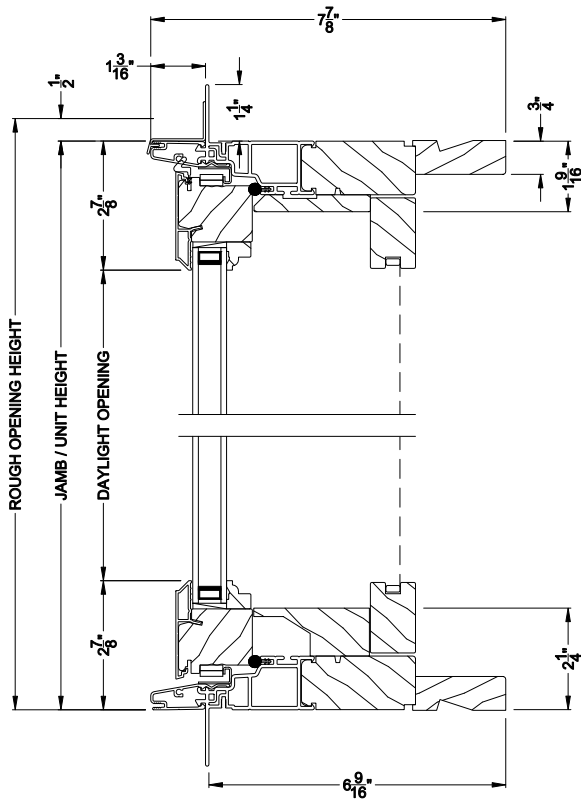

Shown with Optional Wood Hinged Screen
PREMIUM CASEMENT WINDOW (8217)
 Vertical Section - Manual Push Out - Low Profile Sill

Shown with Optional Wood Hinged Screen
PREMIUM FRENCH CASEMENT WINDOW (8217)
 Horizontal Section - Manual Push Out

Note: All dimensions are approximate. Weather Shield reserves the right to change specifications without notice.

Weather Shield®

Premium Series™

Push Out Casement Windows

CROSS SECTION DETAILS

Shown with Optional Wood Hinged Screen

PREMIUM CASEMENT WINDOW (8217)
Vertical Section - Manual Push Out - 6-9/16" jamb

PREMIUM CASEMENT WINDOW (8217)
Horizontal Section - Manual Push Out - 6-9/16" jamb

PREMIUM FRENCH CASEMENT WINDOW (8217)
Horizontal Section - Manual Push Out - 6-9/16" jamb

Note: All dimensions are approximate. Weather Shield reserves the right to change specifications without notice.

Weather Shield®

Premium Series™

Push Out Casement Windows

CROSS SECTION DETAILS

Shown with Optional Retractable Screen
PREMIUM CASEMENT WINDOW (8217)
 Vertical Section - Manual Push Out - 3-9/16" jamb