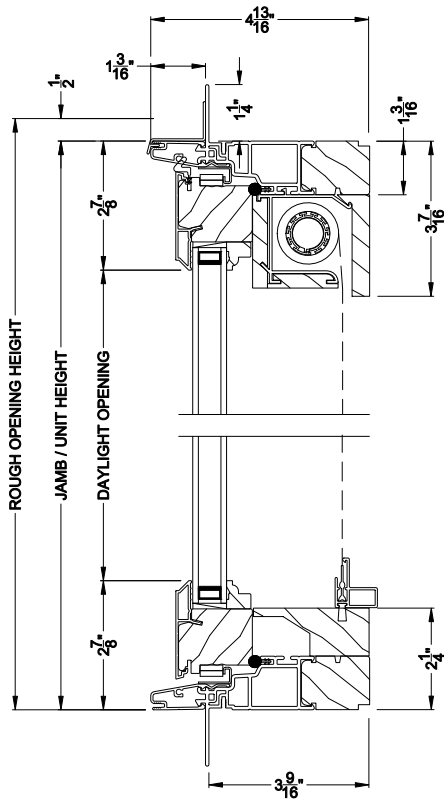

PREMIUM CASEMENT WINDOW (8217)
Vertical Section - Manual Push Out - 6-9/16" jamb

PREMIUM CASEMENT WINDOW (8217)
Horizontal Section - Manual Push Out - 6-9/16" jamb

PREMIUM FRENCH CASEMENT WINDOW (8217)
Horizontal Section - Manual Push Out - 6-9/16" jamb

Note: All dimensions are approximate. Weather Shield reserves the right to change specifications without notice.

Weather Shield®

Premium Series™

Push Out Casement Windows

CROSS SECTION DETAILS

Shown with Optional Retractable Screen
PREMIUM CASEMENT WINDOW (8217)
 Vertical Section - Manual Push Out - 3-9/16" jamb

Shown with Optional Retractable Screen
PREMIUM CASEMENT WINDOW (8217)
 Horizontal Section - Manual Push Out - 3-9/16" jamb

Shown with Optional Retractable Screen
PREMIUM FRENCH CASEMENT WINDOW (8217)
 Horizontal Section - Manual Push Out - 3-9/16" jamb

Note: All dimensions are approximate. Weather Shield reserves the right to change specifications without notice.