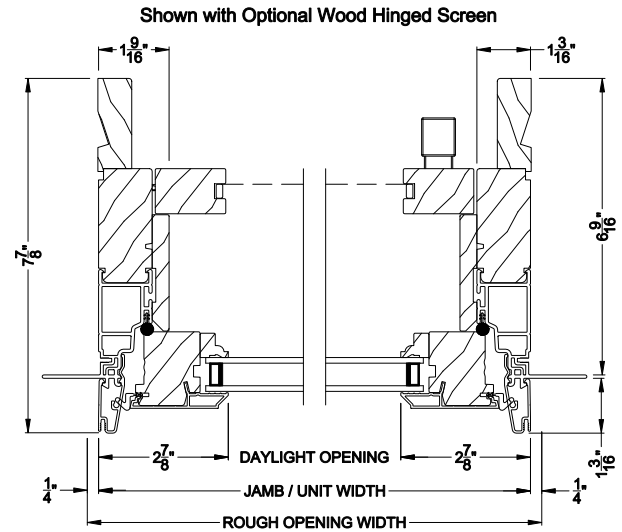

Note: All dimensions are approximate. Weather Shield reserves the right to change specifications without notice.

Weather Shield®

Premium Series™

Push Out Casement Windows

CROSS SECTION DETAILS

Shown with Optional Wood Hinged Screen

PREMIUM CASEMENT WINDOW (8217)
Vertical Section - Manual Push Out - 6-9/16" jamb

PREMIUM CASEMENT WINDOW (8217)
Horizontal Section - Manual Push Out - 6-9/16" jamb

PREMIUM FRENCH CASEMENT WINDOW (8217)
Horizontal Section - Manual Push Out - 6-9/16" jamb

Note: All dimensions are approximate. Weather Shield reserves the right to change specifications without notice.

Weather Shield®

Premium Series™

Push Out Casement Windows

CROSS SECTION DETAILS

Shown with Optional Retractable Screen
PREMIUM CASEMENT WINDOW (8217)
 Vertical Section - Manual Push Out - 3-9/16" jamb