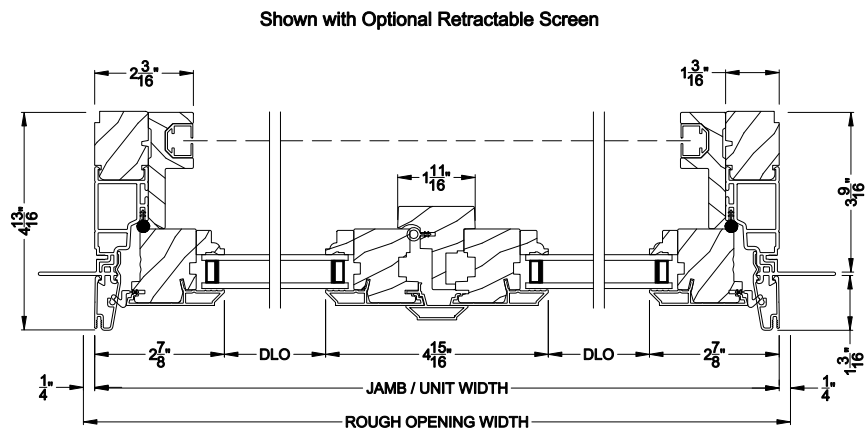

PREMIUM CASEMENT WINDOW (8217)
Vertical Section - Manual Push Out - 6-9/16" jamb

PREMIUM CASEMENT WINDOW (8217)
Horizontal Section - Manual Push Out - 6-9/16" jamb

PREMIUM FRENCH CASEMENT WINDOW (8217)
Horizontal Section - Manual Push Out - 6-9/16" jamb

Note: All dimensions are approximate. Weather Shield reserves the right to change specifications without notice.

Weather Shield®

Premium Series™

Push Out Casement Windows

CROSS SECTION DETAILS

Shown with Optional Retractable Screen
PREMIUM CASEMENT WINDOW (8217)
 Vertical Section - Manual Push Out - 3-9/16" jamb

Shown with Optional Retractable Screen
PREMIUM CASEMENT WINDOW (8217)
 Horizontal Section - Manual Push Out - 3-9/16" jamb

Shown with Optional Retractable Screen
PREMIUM FRENCH CASEMENT WINDOW (8217)
 Horizontal Section - Manual Push Out - 3-9/16" jamb

Note: All dimensions are approximate. Weather Shield reserves the right to change specifications without notice.