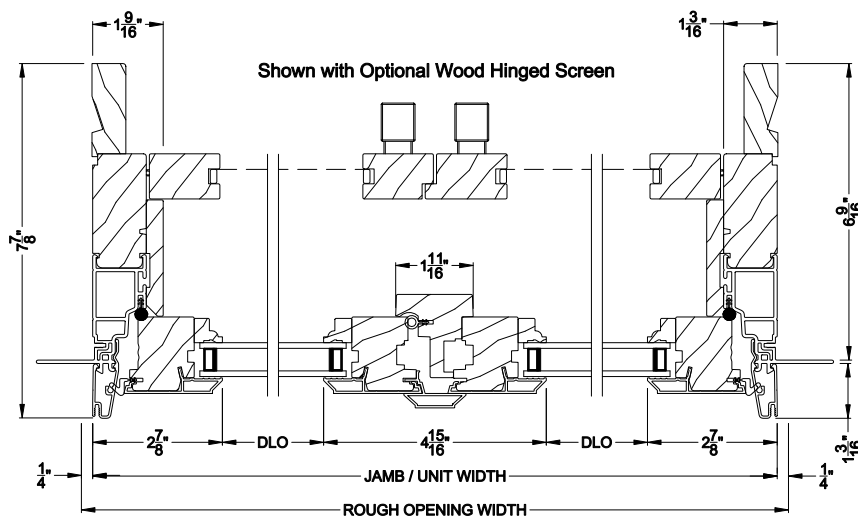

Note: All dimensions are approximate. Weather Shield reserves the right to change specifications without notice.

Weather Shield®

Premium Series™

Push Out Casement Windows

CROSS SECTION DETAILS

Shown with Optional Wood Hinged Screen

PREMIUM CASEMENT WINDOW (8217)
Vertical Section - Manual Push Out - 6-9/16" jamb

PREMIUM CASEMENT WINDOW (8217)
Horizontal Section - Manual Push Out - 6-9/16" jamb

PREMIUM FRENCH CASEMENT WINDOW (8217)
Horizontal Section - Manual Push Out - 6-9/16" jamb

Note: All dimensions are approximate. Weather Shield reserves the right to change specifications without notice.

Weather Shield®

Premium Series™

Push Out Casement Windows

CROSS SECTION DETAILS

Shown with Optional Retractable Screen
PREMIUM CASEMENT WINDOW (8217)
 Vertical Section - Manual Push Out - 3-9/16" jamb