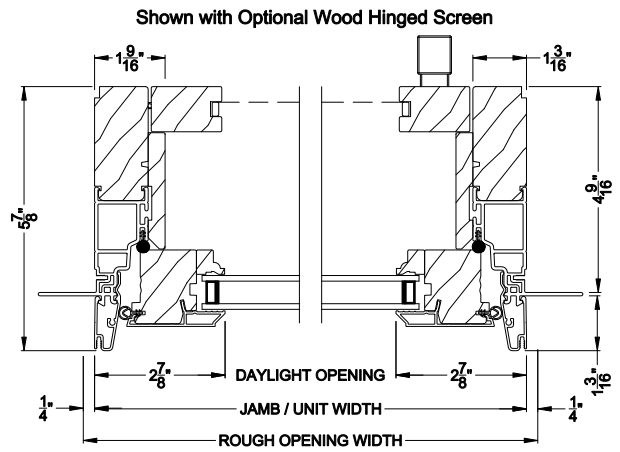

Weather Shield®

Premium Series™

Push Out Casement Windows

CROSS SECTION DETAILS

Shown with Optional Wood Hinged Screen
PREMIUM CASEMENT WINDOW (8217)
 Vertical Section - Manual Push Out

Shown with Optional Wood Hinged Screen
PREMIUM CASEMENT WINDOW (8217)
 Horizontal Section - Manual Push Out

Shown with Optional Wood Hinged Screen
PREMIUM CASEMENT WINDOW (8217)
 Vertical Section - Manual Push Out - Low Profile Sill

Shown with Optional Wood Hinged Screen
PREMIUM FRENCH CASEMENT WINDOW (8217)
 Horizontal Section - Manual Push Out

Note: All dimensions are approximate. Weather Shield reserves the right to change specifications without notice.

Weather Shield®

Premium Series™

Push Out Casement Windows

CROSS SECTION DETAILS

Shown with Optional Wood Hinged Screen

Note: All dimensions are approximate. Weather Shield reserves the right to change specifications without notice.

Weather Shield®

Premium Series™

Push Out Casement Windows

CROSS SECTION DETAILS

Shown with Optional Retractable Screen
PREMIUM CASEMENT WINDOW (8217)
 Vertical Section - Manual Push Out - 3-9/16" jamb