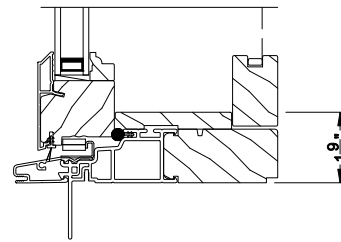

Weather Shield®

Premium Series™

Push Out Casement Windows

CROSS SECTION DETAILS

Shown with Optional Wood Hinged Screen
PREMIUM CASEMENT WINDOW (8217)
 Vertical Section - Manual Push Out

Shown with Optional Wood Hinged Screen
PREMIUM CASEMENT WINDOW (8217)
 Horizontal Section - Manual Push Out

Shown with Optional Wood Hinged Screen
PREMIUM CASEMENT WINDOW (8217)
 Vertical Section - Manual Push Out - Low Profile Sill

Shown with Optional Wood Hinged Screen
PREMIUM FRENCH CASEMENT WINDOW (8217)
 Horizontal Section - Manual Push Out

Note: All dimensions are approximate. Weather Shield reserves the right to change specifications without notice.

Weather Shield®

Premium Series™

Push Out Casement Windows

CROSS SECTION DETAILS

Shown with Optional Wood Hinged Screen

Note: All dimensions are approximate. Weather Shield reserves the right to change specifications without notice.

Weather Shield®

Premium Series™

Push Out Casement Windows

CROSS SECTION DETAILS

Shown with Optional Retractable Screen
PREMIUM CASEMENT WINDOW (8217)
 Vertical Section - Manual Push Out - 3-9/16" jamb