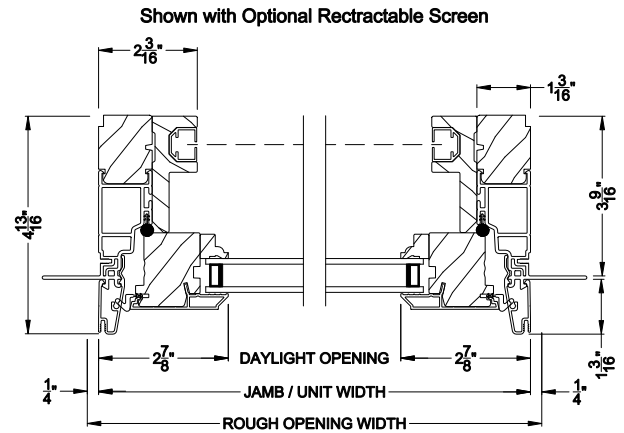

PREMIUM CASEMENT WINDOW (8217)
Vertical Section - Manual Push Out - 6-9/16" jamb

PREMIUM CASEMENT WINDOW (8217)
Horizontal Section - Manual Push Out - 6-9/16" jamb

PREMIUM FRENCH CASEMENT WINDOW (8217)
Horizontal Section - Manual Push Out - 6-9/16" jamb

Note: All dimensions are approximate. Weather Shield reserves the right to change specifications without notice.

Weather Shield®

Premium Series™

Push Out Casement Windows

CROSS SECTION DETAILS

Shown with Optional Retractable Screen
PREMIUM CASEMENT WINDOW (8217)
 Vertical Section - Manual Push Out - 3-9/16" jamb

Shown with Optional Retractable Screen
PREMIUM CASEMENT WINDOW (8217)
 Horizontal Section - Manual Push Out - 3-9/16" jamb

Shown with Optional Retractable Screen
PREMIUM FRENCH CASEMENT WINDOW (8217)
 Horizontal Section - Manual Push Out - 3-9/16" jamb