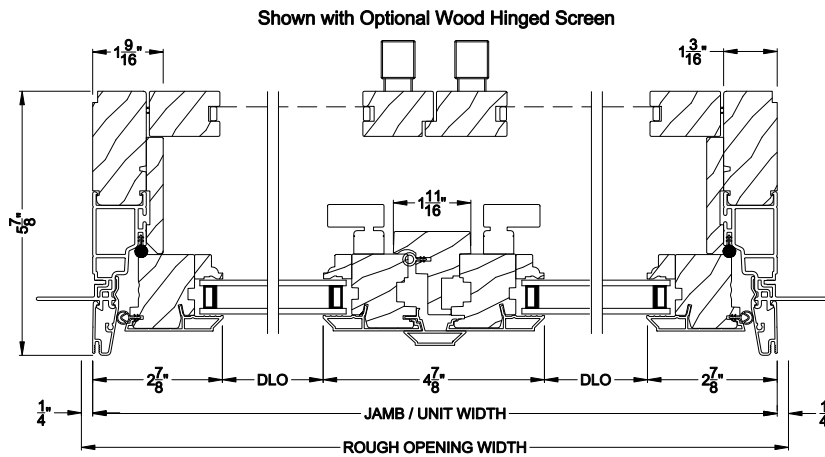

Weather Shield®

Premium Series™

Push Out Casement Windows

CROSS SECTION DETAILS

Shown with Optional Wood Hinged Screen
PREMIUM CASEMENT WINDOW (8217)
 Vertical Section - Manual Push Out

Shown with Optional Wood Hinged Screen
PREMIUM CASEMENT WINDOW (8217)
 Horizontal Section - Manual Push Out

Shown with Optional Wood Hinged Screen
PREMIUM CASEMENT WINDOW (8217)
 Vertical Section - Manual Push Out - Low Profile Sill

Shown with Optional Wood Hinged Screen
PREMIUM FRENCH CASEMENT WINDOW (8217)
 Horizontal Section - Manual Push Out

Note: All dimensions are approximate. Weather Shield reserves the right to change specifications without notice.

Weather Shield®

Premium Series™

Push Out Casement Windows

CROSS SECTION DETAILS

Shown with Optional Wood Hinged Screen

Note: All dimensions are approximate. Weather Shield reserves the right to change specifications without notice.

Weather Shield®

Premium Series™

Push Out Casement Windows

CROSS SECTION DETAILS

Shown with Optional Retractable Screen
PREMIUM CASEMENT WINDOW (8217)
 Vertical Section - Manual Push Out - 3-9/16" jamb