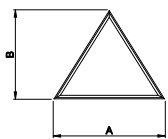

Eyebrow with Extended Legs

Quarter Eyebrow with Extended Legs

Half Circle with Extended Legs

Quarter Circle with Extended Legs

Half Circle

Quarter Circle

Archtop

Quarter Archtop

Full Circle

Gothic with Extended Legs

Diamond

Hexagon

Isosceles Triangle

Right Triangle

Trapezoid

Pentagon

Rectangle

Octagon

Direct-Set Special Shape (8306)

A - Rough Opening Width  
 B - Rough Opening Height  
 C - Rough Opening Leg

For availability of sizes and specialty shapes not shown contact Weather Shield