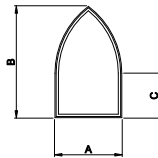

Eyebrow with Extended Legs

Quarter Eyebrow with Extended Legs

Half Circle with Extended Legs

Quarter Circle with Extended Legs

Half Circle

Quarter Circle

Archtop

Quarter Archtop

Full Circle

Gothic with Extended Legs

Diamond

Hexagon

Isosceles Triangle

Right Triangle

Trapezoid

Pentagon

Rectangle

Octagon

Direct-Set Special Shape (8306)

A - Rough Opening Width  
 B - Rough Opening Height  
 C - Rough Opening Leg

For availability of sizes and specialty shapes not shown contact Weather Shield