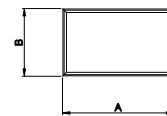

Eyebrow with Extended Legs

Quarter Eyebrow with Extended Legs

Half Circle with Extended Legs

Quarter Circle with Extended Legs

Half Circle

Quarter Circle

Archtop

Quarter Archtop

Full Circle

Gothic with Extended Legs

Diamond

Hexagon

Isosceles Triangle

Right Triangle

Trapezoid

Pentagon

Rectangle

Octagon

Direct-Set Special Shape (8306)

A - Rough Opening Width  
 B - Rough Opening Height  
 C - Rough Opening Leg

For availability of sizes and specialty shapes not shown contact Weather Shield