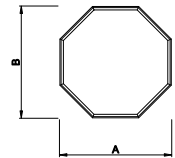

Eyebrow with Extended Legs

Quarter Eyebrow with Extended Legs

Half Circle with Extended Legs

Quarter Circle with Extended Legs

Half Circle

Quarter Circle

Archtop

Quarter Archtop

Full Circle

Gothic with Extended Legs

Diamond

Hexagon

Isosceles Triangle

Right Triangle

Trapezoid

Pentagon

Rectangle

Octagon

Direct-Set Special Shape (8306)

A - Rough Opening Width  
 B - Rough Opening Height  
 C - Rough Opening Leg

For availability of sizes and specialty shapes not shown contact Weather Shield