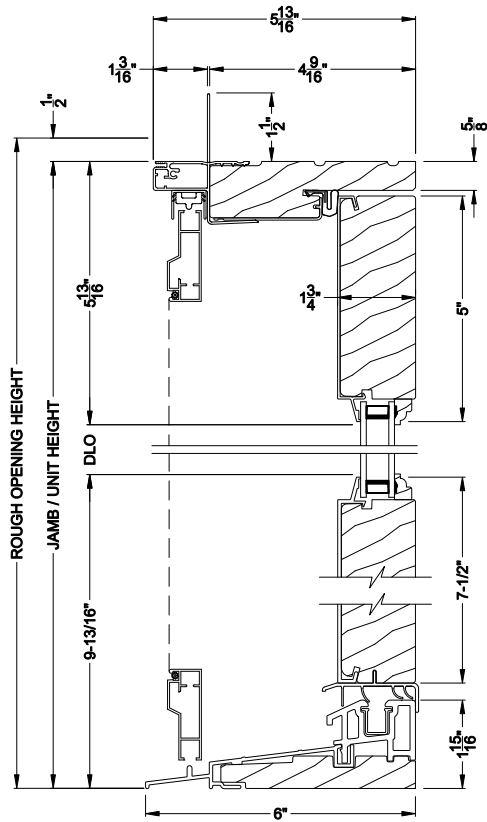

Weather Shield®

Premium Series™

Hinged Patio Doors

CROSS SECTION DETAILS

PREMIUM CENTER HINGE DOOR (8510)
Vertical Section

PREMIUM CENTER HINGE DOOR (8510)
Horizontal Section

Note: All dimensions are approximate. Weather Shield reserves the right to change specifications without notice.

Weather Shield®

Premium Series™

Hinged Patio Doors

CROSS SECTION DETAILS

PREMIUM CENTER HINGE DOOR (8510)
Vertical Section - 6-9/16" jamb

PREMIUM CENTER HINGE DOOR (8510)
Horizontal Section - 6-9/16" jamb

Note: All dimensions are approximate. Weather Shield reserves the right to change specifications without notice.