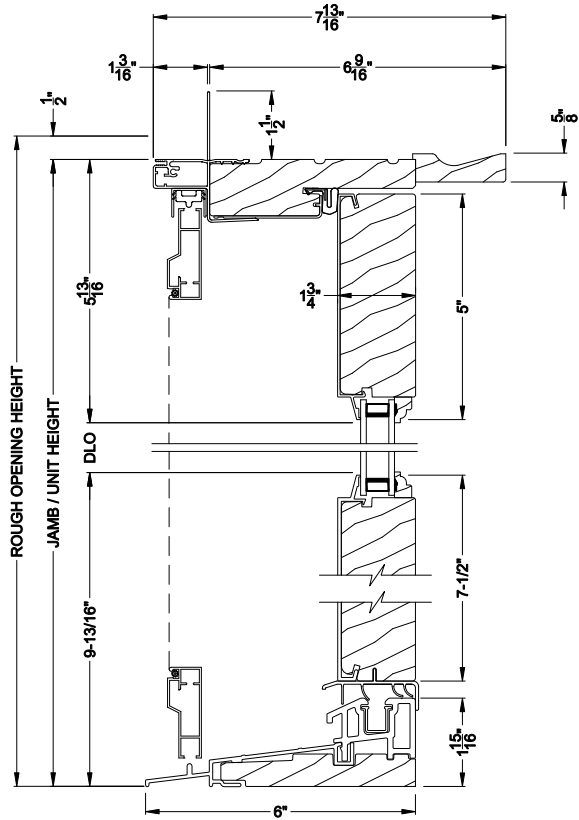

Weather Shield®

Premium Series™

Hinged Patio Doors

CROSS SECTION DETAILS

PREMIUM CENTER HINGE DOOR (8510)
Vertical Section

PREMIUM CENTER HINGE DOOR (8510)
Horizontal Section

Note: All dimensions are approximate. Weather Shield reserves the right to change specifications without notice.

Weather Shield®

Premium Series™

Hinged Patio Doors

CROSS SECTION DETAILS

PREMIUM CENTER HINGE DOOR (8510)
Vertical Section - 6-9/16" jamb

PREMIUM CENTER HINGE DOOR (8510)
Horizontal Section - 6-9/16" jamb

Note: All dimensions are approximate. Weather Shield reserves the right to change specifications without notice.