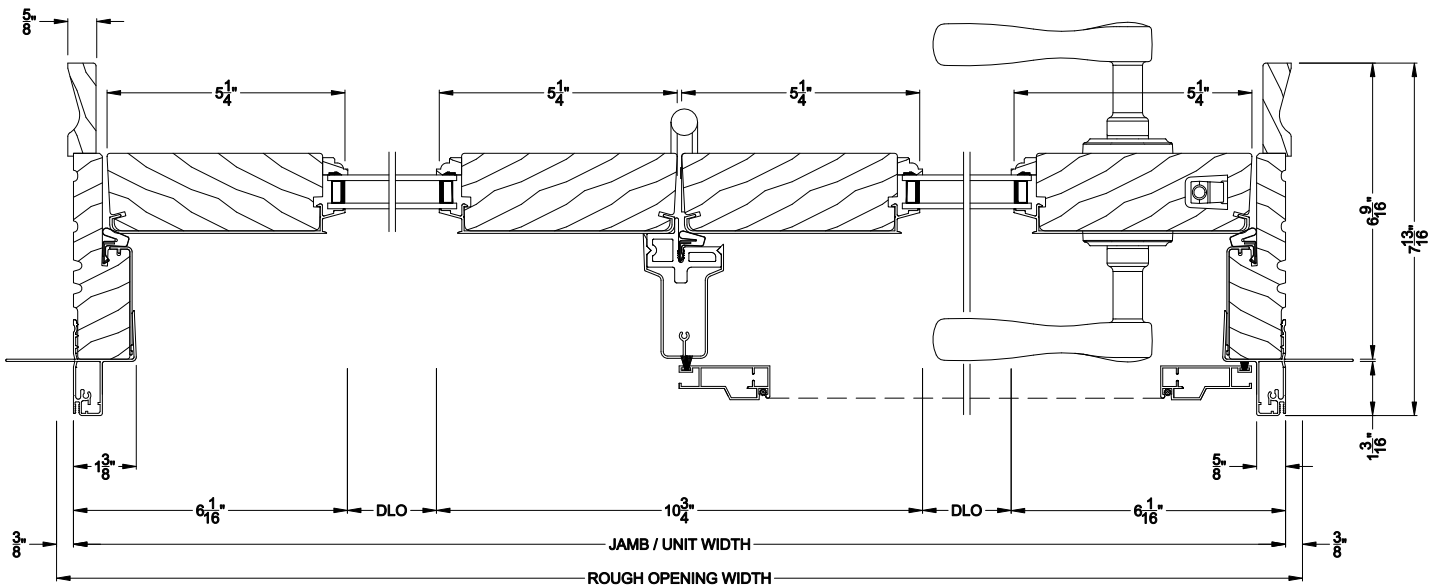

Weather Shield®

Premium Series™

Hinged Patio Doors

CROSS SECTION DETAILS

PREMIUM CENTER HINGE DOOR (8510)
Vertical Section

PREMIUM CENTER HINGE DOOR (8510)
Horizontal Section

Note: All dimensions are approximate. Weather Shield reserves the right to change specifications without notice.

Weather Shield®

Premium Series™

Hinged Patio Doors

CROSS SECTION DETAILS

PREMIUM CENTER HINGE DOOR (8510)
Vertical Section - 6-9/16" jamb

PREMIUM CENTER HINGE DOOR (8510)
Horizontal Section - 6-9/16" jamb

Note: All dimensions are approximate. Weather Shield reserves the right to change specifications without notice.