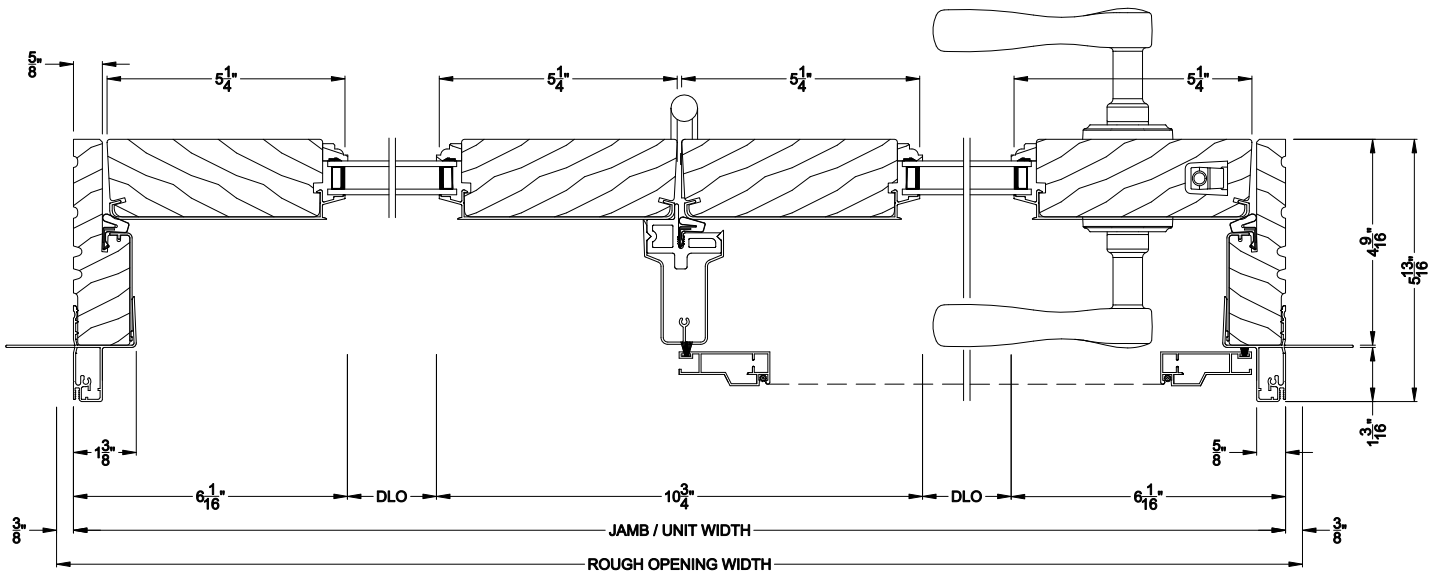

Weather Shield®

Premium Series™

Hinged Patio Doors

CROSS SECTION DETAILS

PREMIUM CENTER HINGE DOOR (8510)
Vertical Section

PREMIUM CENTER HINGE DOOR (8510)
Horizontal Section

Note: All dimensions are approximate. Weather Shield reserves the right to change specifications without notice.

Weather Shield®

Premium Series™

Hinged Patio Doors

CROSS SECTION DETAILS

PREMIUM CENTER HINGE DOOR (8510)
Vertical Section - 6-9/16" jamb

PREMIUM CENTER HINGE DOOR (8510)
Horizontal Section - 6-9/16" jamb

Note: All dimensions are approximate. Weather Shield reserves the right to change specifications without notice.