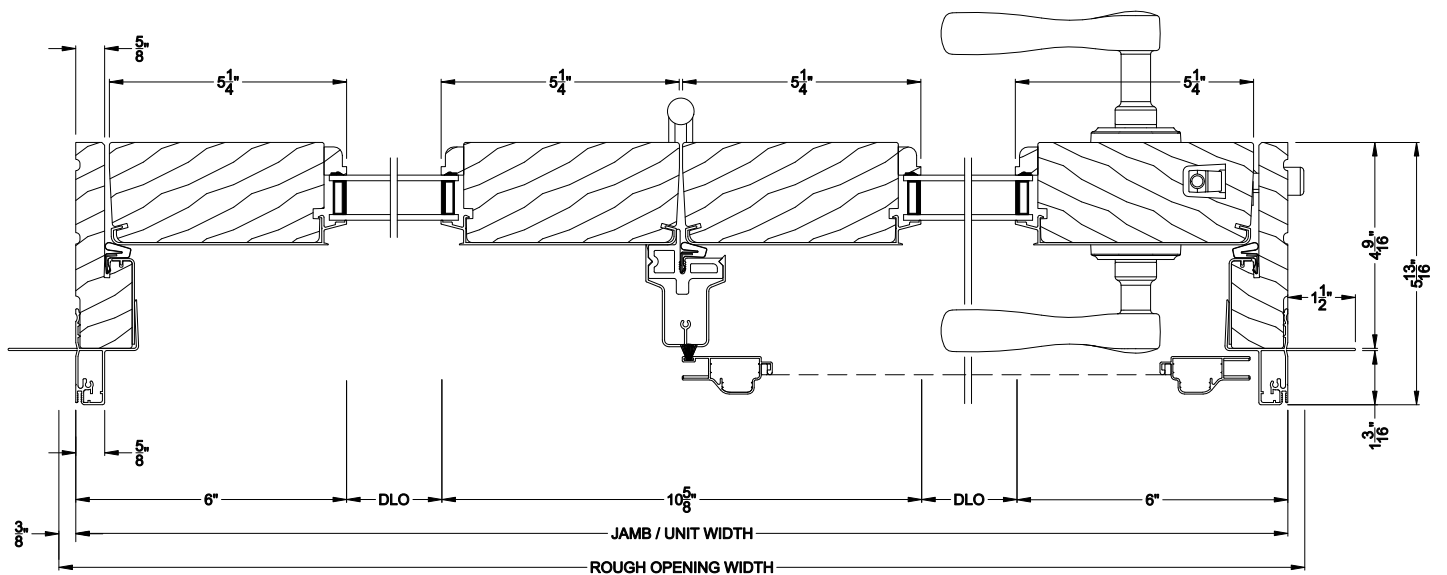

Weather Shield®

Premium Series™

Hinged Patio Doors

CROSS SECTION DETAILS

PREMIUM CENTER HINGE DOOR (8511)
Vertical Section - 2-1/4" Panel

PREMIUM CENTER HINGE DOOR (8511)
Horizontal Section - 2-1/4" Panel

Note: All dimensions are approximate. Weather Shield reserves the right to change specifications without notice.

Weather Shield®

Premium Series™

Hinged Patio Doors

CROSS SECTION DETAILS

PREMIUM CENTER HINGE DOOR (8511)
Vertical Section - 2-1/4" Panel - 6-9/16" Jamb

PREMIUM CENTER HINGE DOOR (8511)
Horizontal Section - 2-1/4" Panel - 6-9/16" Jamb

Note: All dimensions are approximate. Weather Shield reserves the right to change specifications without notice.