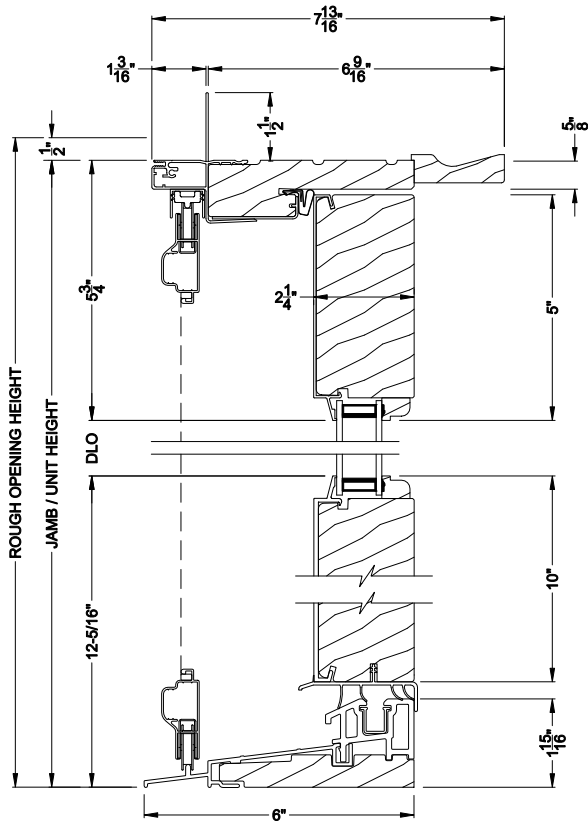

Weather Shield®

Premium Series™

Hinged Patio Doors

CROSS SECTION DETAILS

PREMIUM CENTER HINGE DOOR (8511)
Vertical Section - 2-1/4" Panel

PREMIUM CENTER HINGE DOOR (8511)
Horizontal Section - 2-1/4" Panel

Note: All dimensions are approximate. Weather Shield reserves the right to change specifications without notice.

Weather Shield®

Premium Series™

Hinged Patio Doors

CROSS SECTION DETAILS

PREMIUM CENTER HINGE DOOR (8511)
Vertical Section - 2-1/4" Panel - 6-9/16" Jamb

PREMIUM CENTER HINGE DOOR (8511)
Horizontal Section - 2-1/4" Panel - 6-9/16" Jamb

Note: All dimensions are approximate. Weather Shield reserves the right to change specifications without notice.