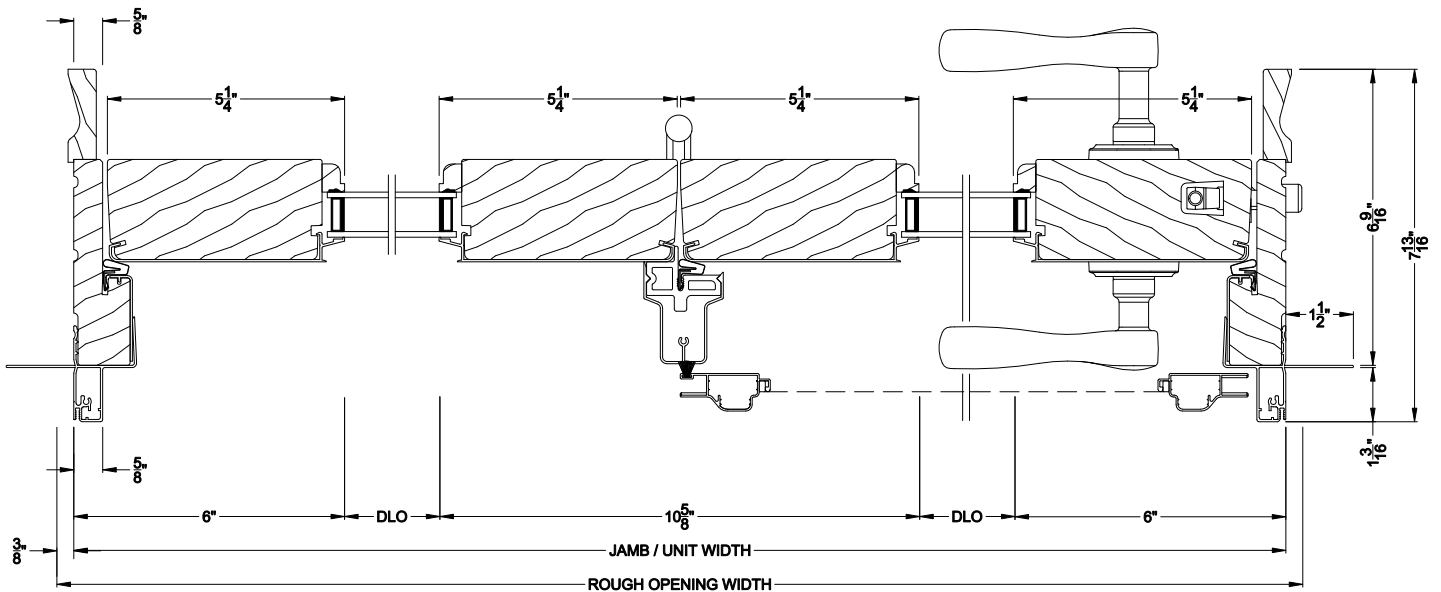

Weather Shield®

Premium Series™

Hinged Patio Doors

CROSS SECTION DETAILS

PREMIUM CENTER HINGE DOOR (8511)
Vertical Section - 2-1/4" Panel

PREMIUM CENTER HINGE DOOR (8511)
Horizontal Section - 2-1/4" Panel

Note: All dimensions are approximate. Weather Shield reserves the right to change specifications without notice.

Weather Shield®

Premium Series™

Hinged Patio Doors

CROSS SECTION DETAILS

PREMIUM CENTER HINGE DOOR (8511)
Vertical Section - 2-1/4" Panel - 6-9/16" Jamb

PREMIUM CENTER HINGE DOOR (8511)
Horizontal Section - 2-1/4" Panel - 6-9/16" Jamb

Note: All dimensions are approximate. Weather Shield reserves the right to change specifications without notice.