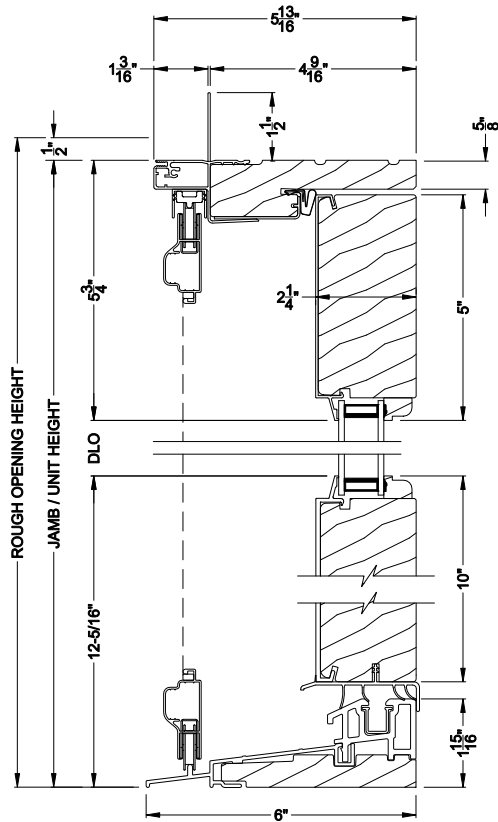

Weather Shield®

Premium Series™

Hinged Patio Doors

CROSS SECTION DETAILS

PREMIUM CENTER HINGE DOOR (8511)
Vertical Section - 2-1/4" Panel

PREMIUM CENTER HINGE DOOR (8511)
Horizontal Section - 2-1/4" Panel

Note: All dimensions are approximate. Weather Shield reserves the right to change specifications without notice.

Weather Shield®

Premium Series™

Hinged Patio Doors

CROSS SECTION DETAILS

PREMIUM CENTER HINGE DOOR (8511)
Vertical Section - 2-1/4" Panel - 6-9/16" Jamb

PREMIUM CENTER HINGE DOOR (8511)
Horizontal Section - 2-1/4" Panel - 6-9/16" Jamb

Note: All dimensions are approximate. Weather Shield reserves the right to change specifications without notice.