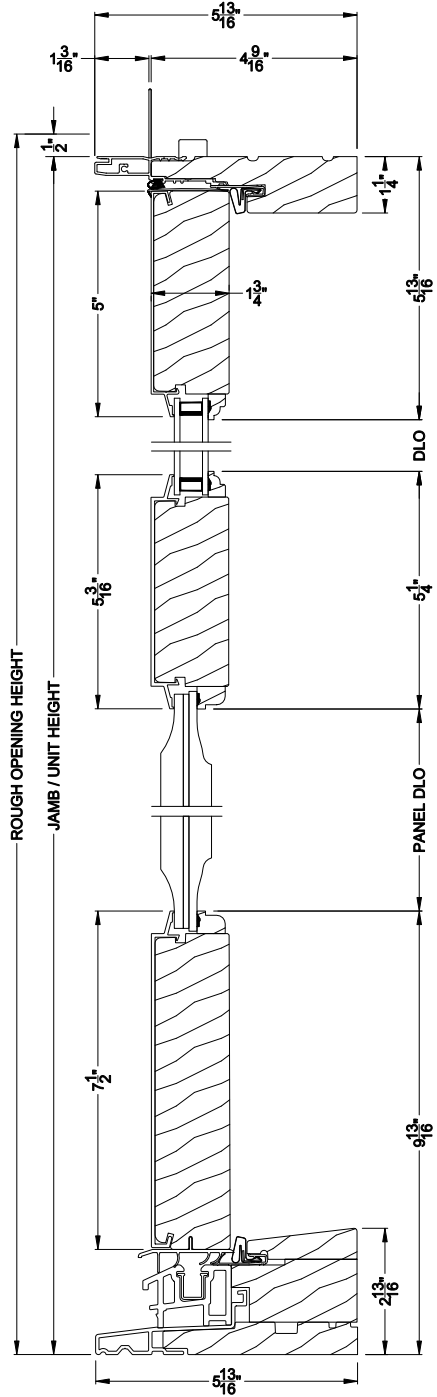

Weather Shield®

Premium Series™

Hinged Patio Doors

CROSS SECTION DETAILS

PREMIUM OUTSWING DOOR (8610)
Vertical Section - Aluminum exterior raised panel

PREMIUM OUTSWING DOOR (8610)
Horizontal Section - Vertical center rail

Note: All dimensions are approximate. Weather Shield reserves the right to change specifications without notice.

Weather Shield®

Premium Series™

Hinged Patio Doors

CROSS SECTION DETAILS

PREMIUM OUTSWING DOOR (8610)
Vertical Section - Poly exterior raised panel

PREMIUM OUTSWING DOOR (8610)
Horizontal Section - Vertical center rail

Note: All dimensions are approximate. Weather Shield reserves the right to change specifications without notice.

Weather Shield®

Premium Series™

Hinged Patio Doors

CROSS SECTION DETAILS

PREMIUM OUTSWING DOOR (8610)
Vertical Section - Poly exterior signboard panel

PREMIUM OUTSWING DOOR (8610)
Horizontal Section - Vertical center rail

Note: All dimensions are approximate. Weather Shield reserves the right to change specifications without notice.