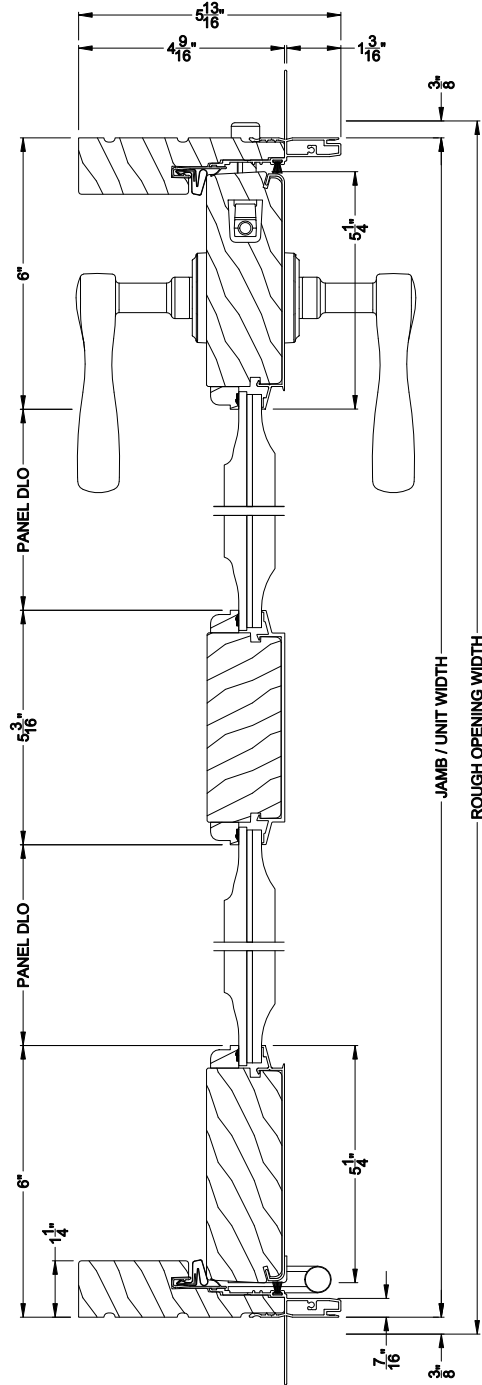

Weather Shield®

Premium Series™

Hinged Patio Doors

CROSS SECTION DETAILS

PREMIUM OUTSWING DOOR (8610)
Vertical Section - Aluminum exterior raised panel

PREMIUM OUTSWING DOOR (8610)
Horizontal Section - Vertical center rail

Note: All dimensions are approximate. Weather Shield reserves the right to change specifications without notice.

Weather Shield®

Premium Series™

Hinged Patio Doors

CROSS SECTION DETAILS

PREMIUM OUTSWING DOOR (8610)
Vertical Section - Poly exterior raised panel

PREMIUM OUTSWING DOOR (8610)
Horizontal Section - Vertical center rail

Note: All dimensions are approximate. Weather Shield reserves the right to change specifications without notice.

Weather Shield®

Premium Series™

Hinged Patio Doors

CROSS SECTION DETAILS

PREMIUM OUTSWING DOOR (8610)
Vertical Section - Poly exterior signboard panel

PREMIUM OUTSWING DOOR (8610)
Horizontal Section - Vertical center rail

Note: All dimensions are approximate. Weather Shield reserves the right to change specifications without notice.