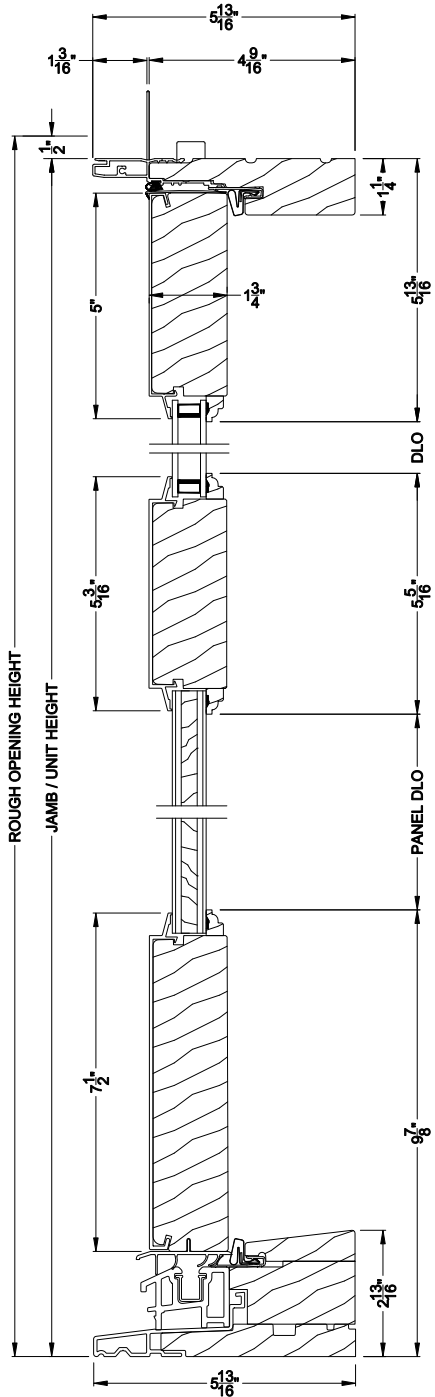

Note: All dimensions are approximate. Weather Shield reserves the right to change specifications without notice.

Weather Shield®

Premium Series™

Hinged Patio Doors

CROSS SECTION DETAILS

PREMIUM OUTSWING DOOR (8610)
Vertical Section - Poly exterior raised panel

PREMIUM OUTSWING DOOR (8610)
Horizontal Section - Vertical center rail

Note: All dimensions are approximate. Weather Shield reserves the right to change specifications without notice.

Weather Shield®

Premium Series™

Hinged Patio Doors

CROSS SECTION DETAILS

PREMIUM OUTSWING DOOR (8610)
Vertical Section - Poly exterior signboard panel

PREMIUM OUTSWING DOOR (8610)
Horizontal Section - Vertical center rail

Note: All dimensions are approximate. Weather Shield reserves the right to change specifications without notice.