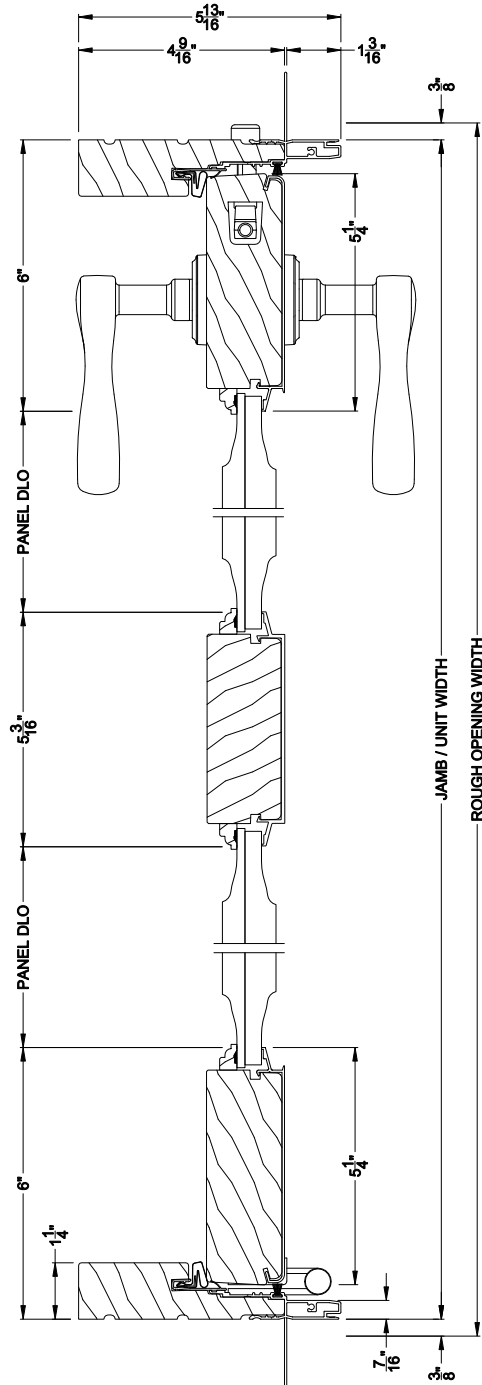

Weather Shield®

Premium Series™

Hinged Patio Doors

CROSS SECTION DETAILS

PREMIUM OUTSWING DOOR (8610)
Vertical Section - Aluminum exterior raised panel

PREMIUM OUTSWING DOOR (8610)
Horizontal Section - Vertical center rail

Note: All dimensions are approximate. Weather Shield reserves the right to change specifications without notice.

Weather Shield®

Premium Series™

Hinged Patio Doors

CROSS SECTION DETAILS

PREMIUM OUTSWING DOOR (8610)
Vertical Section - Poly exterior raised panel

PREMIUM OUTSWING DOOR (8610)
Horizontal Section - Vertical center rail

Note: All dimensions are approximate. Weather Shield reserves the right to change specifications without notice.

Weather Shield®

Premium Series™

Hinged Patio Doors

CROSS SECTION DETAILS

PREMIUM OUTSWING DOOR (8610)
Vertical Section - Poly exterior signboard panel

PREMIUM OUTSWING DOOR (8610)
Horizontal Section - Vertical center rail

Note: All dimensions are approximate. Weather Shield reserves the right to change specifications without notice.