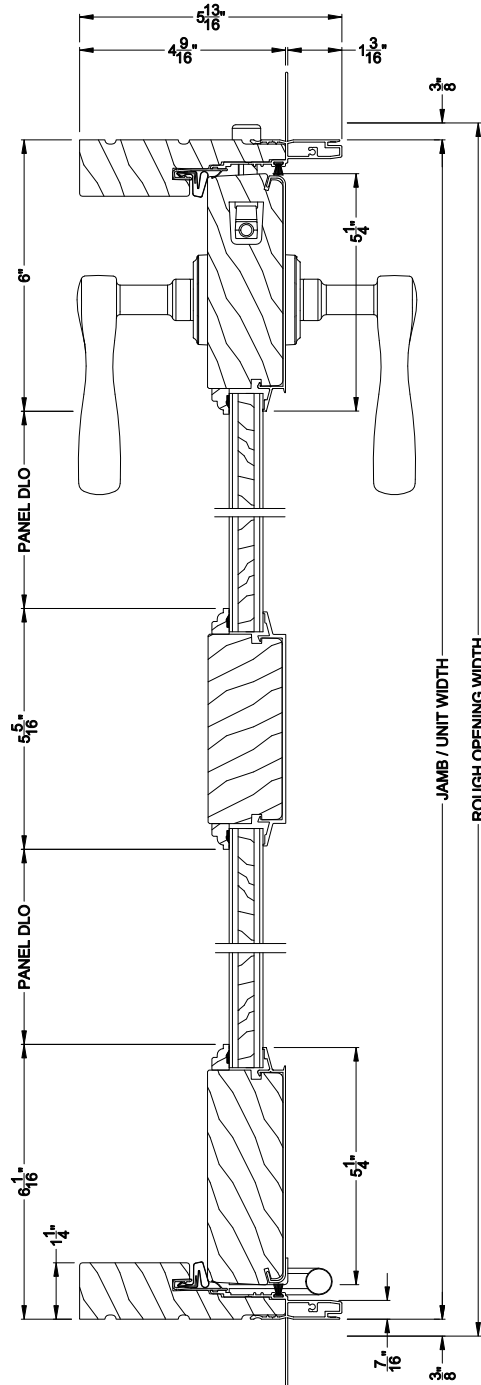

Weather Shield®

Premium Series™

Hinged Patio Doors

CROSS SECTION DETAILS

PREMIUM OUTSWING DOOR (8610)
Vertical Section - Aluminum exterior raised panel

PREMIUM OUTSWING DOOR (8610)
Horizontal Section - Vertical center rail

Note: All dimensions are approximate. Weather Shield reserves the right to change specifications without notice.

Weather Shield®

Premium Series™

Hinged Patio Doors

CROSS SECTION DETAILS

PREMIUM OUTSWING DOOR (8610)
Vertical Section - Poly exterior raised panel

PREMIUM OUTSWING DOOR (8610)
Horizontal Section - Vertical center rail

Note: All dimensions are approximate. Weather Shield reserves the right to change specifications without notice.

Weather Shield®

Premium Series™

Hinged Patio Doors

CROSS SECTION DETAILS

PREMIUM OUTSWING DOOR (8610)
Vertical Section - Poly exterior signboard panel

PREMIUM OUTSWING DOOR (8610)
Horizontal Section - Vertical center rail

Note: All dimensions are approximate. Weather Shield reserves the right to change specifications without notice.