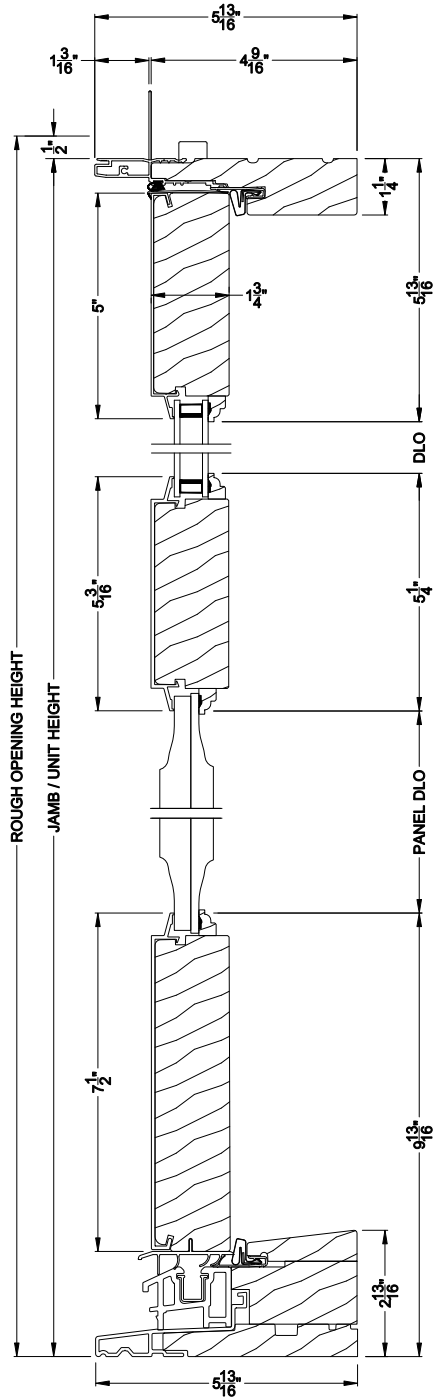

Weather Shield®

Premium Series™

Hinged Patio Doors

CROSS SECTION DETAILS

PREMIUM OUTSWING DOOR (8610)
Vertical Section - Aluminum exterior raised panel

PREMIUM OUTSWING DOOR (8610)
Horizontal Section - Vertical center rail

Note: All dimensions are approximate. Weather Shield reserves the right to change specifications without notice.

Weather Shield®

Premium Series™

Hinged Patio Doors

CROSS SECTION DETAILS

PREMIUM OUTSWING DOOR (8610)
Vertical Section - Poly exterior raised panel

PREMIUM OUTSWING DOOR (8610)
Horizontal Section - Vertical center rail

Note: All dimensions are approximate. Weather Shield reserves the right to change specifications without notice.

Weather Shield®

Premium Series™

Hinged Patio Doors

CROSS SECTION DETAILS

PREMIUM OUTSWING DOOR (8610)
Vertical Section - Poly exterior signboard panel

PREMIUM OUTSWING DOOR (8610)
Horizontal Section - Vertical center rail

Note: All dimensions are approximate. Weather Shield reserves the right to change specifications without notice.