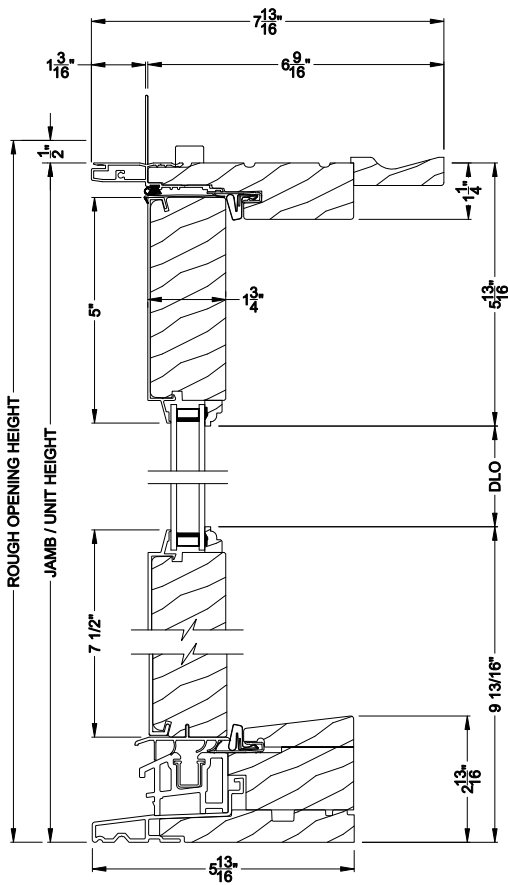

Weather Shield®

Premium Series™

Hinged Patio Doors

CROSS SECTION DETAILS

PREMIUM OUTSWING DOOR (8610)
Vertical Section - Standard Sill

PREMIUM OUTSWING DOOR (8610)
Horizontal Section - Single Door

PREMIUM OUTSWING DOOR (8610)
Vertical Section - Alternate Low Profile Sill

PREMIUM OUTSWING DOOR (8610)
Vertical Section - ADA Sill

PREMIUM FRENCH OUTSWING DOOR (8610)
Horizontal Section - Double Door

Note: All dimensions are approximate. Weather Shield reserves the right to change specifications without notice.

Weather Shield®

Premium Series™

Hinged Patio Doors

CROSS SECTION DETAILS

PREMIUM OUTSWING DOOR (8610)
Vertical Section - Standard Sill - 6-9/16" Jamb

PREMIUM OUTSWING DOOR (8610)
Horizontal Section - Single Door - 6-9/16" Jamb

Note: All dimensions are approximate. Weather Shield reserves the right to change specifications without notice.