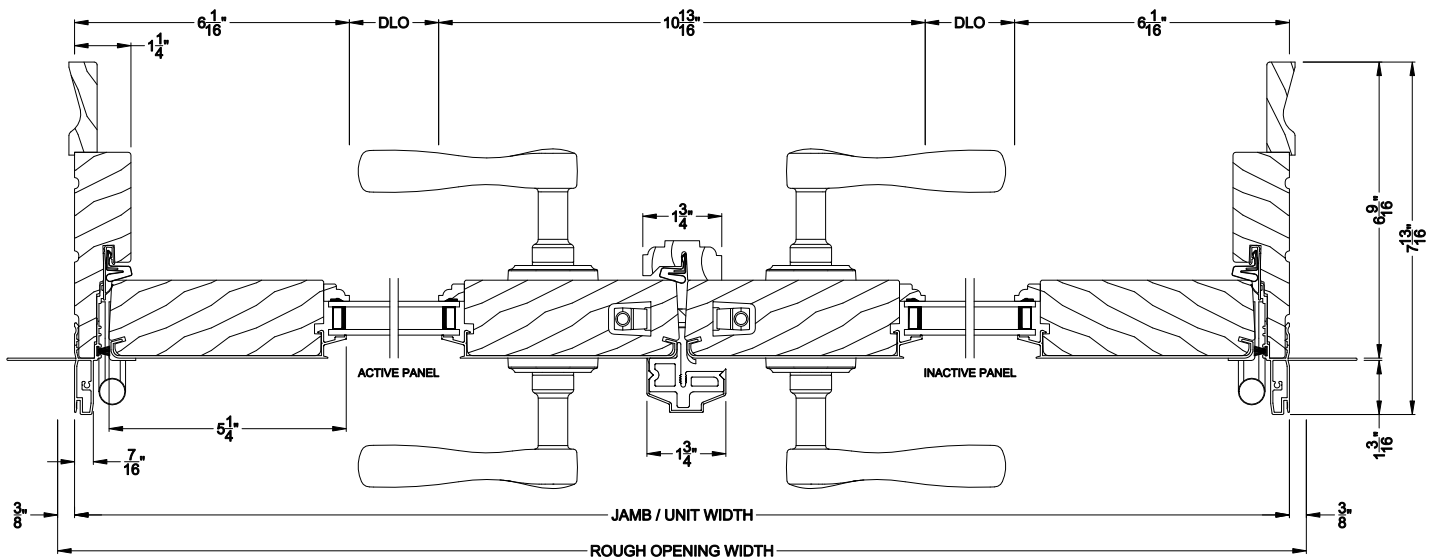

PREMIUM OUTSWING DOOR (8610)
Vertical Section - ADA Sill

PREMIUM FRENCH OUTSWING DOOR (8610)
Horizontal Section - Double Door

Note: All dimensions are approximate. Weather Shield reserves the right to change specifications without notice.

Weather Shield®

Premium Series™

Hinged Patio Doors

CROSS SECTION DETAILS

PREMIUM OUTSWING DOOR (8610)
Vertical Section - Standard Sill - 6-9/16" Jamb

PREMIUM OUTSWING DOOR (8610)
Horizontal Section - Single Door - 6-9/16" Jamb

PREMIUM OUTSWING DOOR (8610)
Vertical Section - Alternate Low Profile Sill

PREMIUM OUTSWING DOOR (8610)
Vertical Section - ADA Sill

PREMIUM FRENCH OUTSWING DOOR (8610)
Horizontal Section - Double Door - 6-9/16" Jamb

Note: All dimensions are approximate. Weather Shield reserves the right to change specifications without notice.