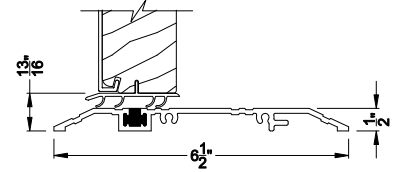

Weather Shield®

Premium Series™

Hinged Patio Doors

CROSS SECTION DETAILS

PREMIUM OUTSWING DOOR (8610)
Vertical Section - Standard Sill

PREMIUM OUTSWING DOOR (8610)
Horizontal Section - Single Door

PREMIUM OUTSWING DOOR (8610)
Vertical Section - Alternate Low Profile Sill

PREMIUM OUTSWING DOOR (8610)
Vertical Section - ADA Sill

PREMIUM FRENCH OUTSWING DOOR (8610)
Horizontal Section - Double Door

Note: All dimensions are approximate. Weather Shield reserves the right to change specifications without notice.

Weather Shield®

Premium Series™

Hinged Patio Doors

CROSS SECTION DETAILS

PREMIUM OUTSWING DOOR (8610)
Vertical Section - Standard Sill - 6-9/16" Jamb

PREMIUM OUTSWING DOOR (8610)
Horizontal Section - Single Door - 6-9/16" Jamb

Note: All dimensions are approximate. Weather Shield reserves the right to change specifications without notice.