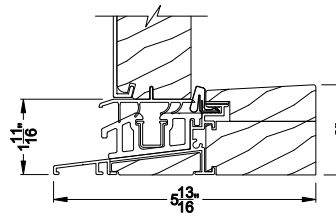

Weather Shield®

Premium Series™

Hinged Patio Doors

CROSS SECTION DETAILS

PREMIUM OUTSWING DOOR (8610)
Vertical Section - Standard Sill

PREMIUM OUTSWING DOOR (8610)
Horizontal Section - Single Door

PREMIUM OUTSWING DOOR (8610)
Vertical Section - Alternate Low Profile Sill

PREMIUM OUTSWING DOOR (8610)
Vertical Section - ADA Sill

PREMIUM FRENCH OUTSWING DOOR (8610)
Horizontal Section - Double Door

Note: All dimensions are approximate. Weather Shield reserves the right to change specifications without notice.

Weather Shield®

Premium Series™

Hinged Patio Doors

CROSS SECTION DETAILS

PREMIUM OUTSWING DOOR (8610)
Vertical Section - Standard Sill - 6-9/16" Jamb

PREMIUM OUTSWING DOOR (8610)
Horizontal Section - Single Door - 6-9/16" Jamb

Note: All dimensions are approximate. Weather Shield reserves the right to change specifications without notice.