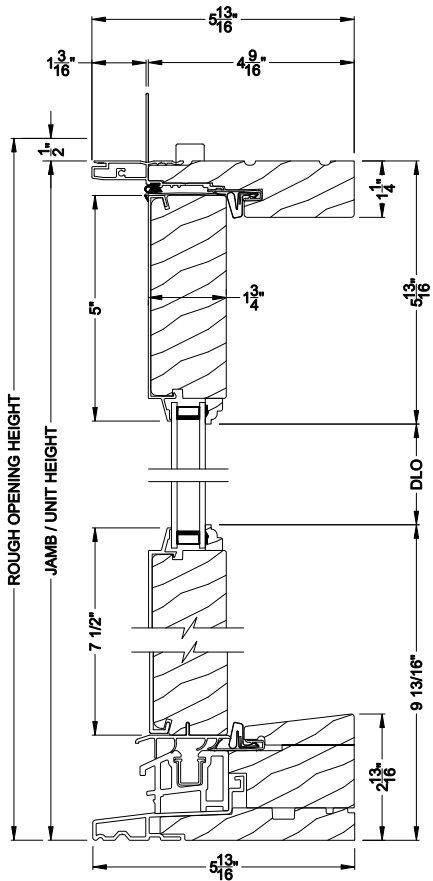

Weather Shield®

Premium Series™

Hinged Patio Doors

CROSS SECTION DETAILS

PREMIUM OUTSWING DOOR (8610)
Vertical Section - Standard Sill

PREMIUM OUTSWING DOOR (8610)
Horizontal Section - Single Door

PREMIUM OUTSWING DOOR (8610)
Vertical Section - Alternate Low Profile Sill

PREMIUM OUTSWING DOOR (8610)
Vertical Section - ADA Sill

PREMIUM FRENCH OUTSWING DOOR (8610)
Horizontal Section - Double Door

Note: All dimensions are approximate. Weather Shield reserves the right to change specifications without notice.

Weather Shield®

Premium Series™

Hinged Patio Doors

CROSS SECTION DETAILS

PREMIUM OUTSWING DOOR (8610)
Vertical Section - Standard Sill - 6-9/16" Jamb

PREMIUM OUTSWING DOOR (8610)
Horizontal Section - Single Door - 6-9/16" Jamb

Note: All dimensions are approximate. Weather Shield reserves the right to change specifications without notice.