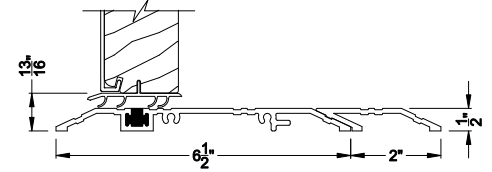

Weather Shield®

Premium Series™

Hinged Patio Doors

CROSS SECTION DETAILS

PREMIUM OUTSWING DOOR (8610)
Vertical Section - Standard Sill - 6-9/16" Jamb

PREMIUM OUTSWING DOOR (8610)
Horizontal Section - Single Door - 6-9/16" Jamb

PREMIUM OUTSWING DOOR (8610)
Vertical Section - Alternate Low Profile Sill

PREMIUM OUTSWING DOOR (8610)
Vertical Section - ADA Sill

PREMIUM FRENCH OUTSWING DOOR (8610)
Horizontal Section - Double Door - 6-9/16" Jamb