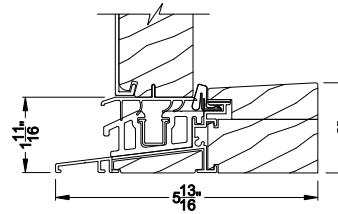

Weather Shield®

Premium Series™

Hinged Patio Doors

CROSS SECTION DETAILS

PREMIUM OUTSWING DOOR (8610)
Vertical Section - Standard Sill - 6-9/16" Jamb

PREMIUM OUTSWING DOOR (8610)
Horizontal Section - Single Door - 6-9/16" Jamb

PREMIUM OUTSWING DOOR (8610)
Vertical Section - Alternate Low Profile Sill

PREMIUM OUTSWING DOOR (8610)
Vertical Section - ADA Sill

PREMIUM FRENCH OUTSWING DOOR (8610)
Horizontal Section - Double Door - 6-9/16" Jamb

Note: All dimensions are approximate. Weather Shield reserves the right to change specifications without notice.