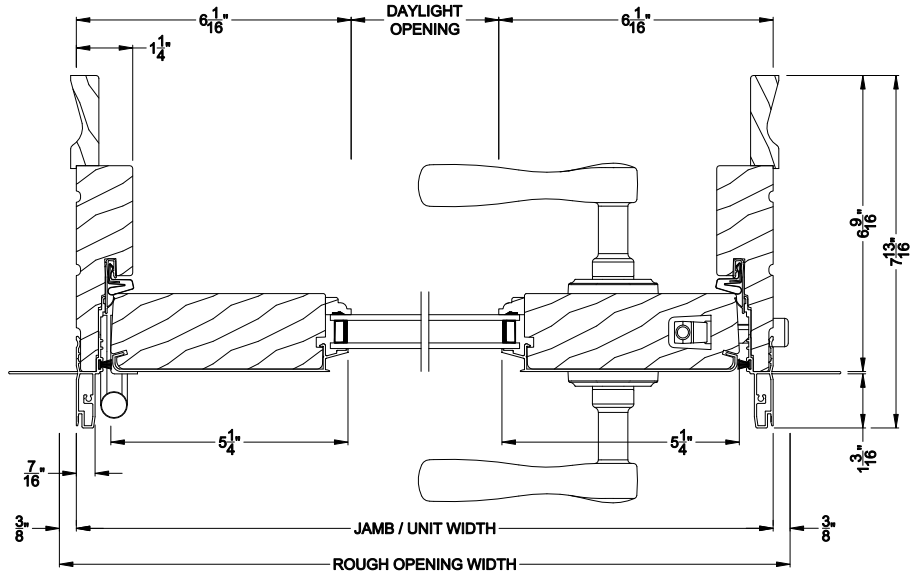

PREMIUM OUTSWING DOOR (8610)
Vertical Section - ADA Sill

PREMIUM FRENCH OUTSWING DOOR (8610)
Horizontal Section - Double Door

Note: All dimensions are approximate. Weather Shield reserves the right to change specifications without notice.

Weather Shield®

Premium Series™

Hinged Patio Doors

CROSS SECTION DETAILS

PREMIUM OUTSWING DOOR (8610)
Vertical Section - Standard Sill - 6-9/16" Jamb

PREMIUM OUTSWING DOOR (8610)
Horizontal Section - Single Door - 6-9/16" Jamb

PREMIUM OUTSWING DOOR (8610)
Vertical Section - Alternate Low Profile Sill

PREMIUM OUTSWING DOOR (8610)
Vertical Section - ADA Sill

PREMIUM FRENCH OUTSWING DOOR (8610)
Horizontal Section - Double Door - 6-9/16" Jamb

Note: All dimensions are approximate. Weather Shield reserves the right to change specifications without notice.