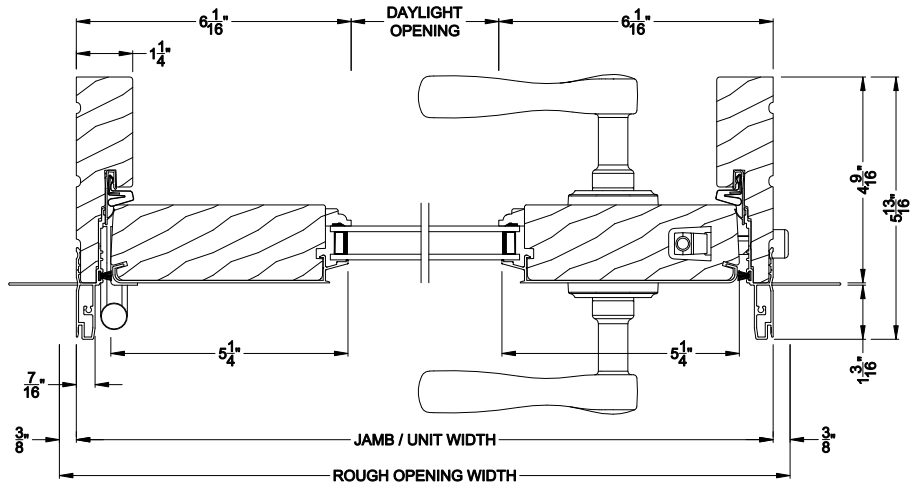

Weather Shield®

Premium Series™

Hinged Patio Doors

CROSS SECTION DETAILS

PREMIUM OUTSWING DOOR (8610)
Vertical Section - Standard Sill

PREMIUM OUTSWING DOOR (8610)
Horizontal Section - Single Door

PREMIUM OUTSWING DOOR (8610)
Vertical Section - Alternate Low Profile Sill

PREMIUM OUTSWING DOOR (8610)
Vertical Section - ADA Sill

PREMIUM FRENCH OUTSWING DOOR (8610)
Horizontal Section - Double Door

Note: All dimensions are approximate. Weather Shield reserves the right to change specifications without notice.

Weather Shield®

Premium Series™

Hinged Patio Doors

CROSS SECTION DETAILS

PREMIUM OUTSWING DOOR (8610)
Vertical Section - Standard Sill - 6-9/16" Jamb

PREMIUM OUTSWING DOOR (8610)
Horizontal Section - Single Door - 6-9/16" Jamb

Note: All dimensions are approximate. Weather Shield reserves the right to change specifications without notice.