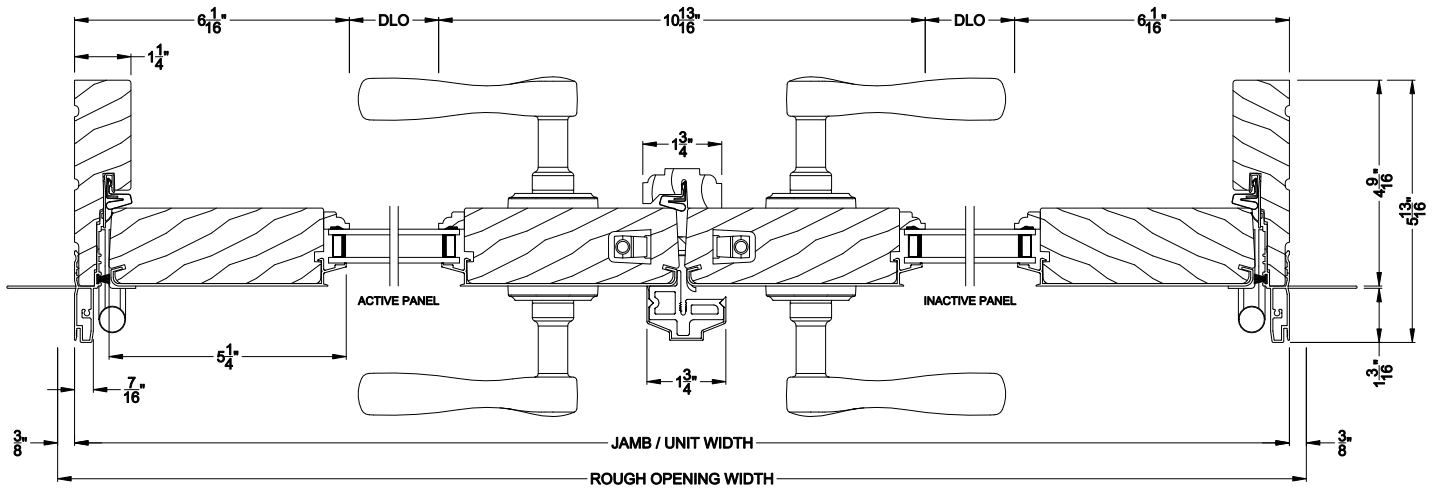

Weather Shield®

Premium Series™

Hinged Patio Doors

CROSS SECTION DETAILS

PREMIUM OUTSWING DOOR (8610)
Vertical Section - Standard Sill

PREMIUM OUTSWING DOOR (8610)
Horizontal Section - Single Door

PREMIUM OUTSWING DOOR (8610)
Vertical Section - Alternate Low Profile Sill

PREMIUM OUTSWING DOOR (8610)
Vertical Section - ADA Sill

PREMIUM FRENCH OUTSWING DOOR (8610)
Horizontal Section - Double Door

Note: All dimensions are approximate. Weather Shield reserves the right to change specifications without notice.

Weather Shield®

Premium Series™

Hinged Patio Doors

CROSS SECTION DETAILS

PREMIUM OUTSWING DOOR (8610)
Vertical Section - Standard Sill - 6-9/16" Jamb

PREMIUM OUTSWING DOOR (8610)
Horizontal Section - Single Door - 6-9/16" Jamb

Note: All dimensions are approximate. Weather Shield reserves the right to change specifications without notice.