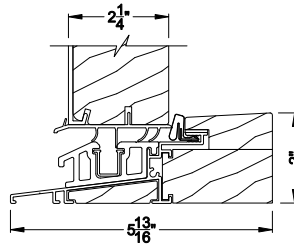

Weather Shield®

Premium Series™

Hinged Patio Doors

CROSS SECTION DETAILS

PREMIUM OUTSWING DOOR (8611)
Vertical Section - Standard Sil, 2-1/4" Panel

PREMIUM OUTSWING DOOR (8611)
Horizontal Section - Single Door, 2-1/4" Panel

PREMIUM OUTSWING DOOR (8611)
Vertical Section - Alternate Low Profile Sill

PREMIUM OUTSWING DOOR (8611)
Vertical Section - ADA Sill, 2-1/4" Panel

PREMIUM FRENCH OUTSWING DOOR (8611)
Horizontal Section - Double Door, 2-1/4" Panel

Note: All dimensions are approximate. Weather Shield reserves the right to change specifications without notice.

Weather Shield®

Premium Series™

Hinged Patio Doors

CROSS SECTION DETAILS

PREMIUM OUTSWING DOOR (8611)
Vertical Section - Standard Sil, 2-1/4" Panel - 6-9/16" jamb

PREMIUM FRENCH OUTSWING DOOR (8611)
Horizontal Section - Double Door, 2-1/4" Panel - 6-9/16" jamb

Note: All dimensions are approximate. Weather Shield reserves the right to change specifications without notice.