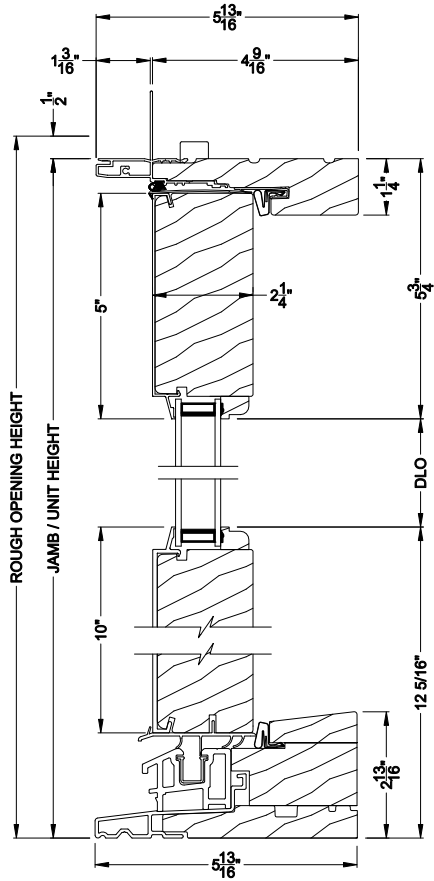

Weather Shield®

Premium Series™

Hinged Patio Doors

CROSS SECTION DETAILS

PREMIUM OUTSWING DOOR (8611)
Vertical Section - Standard Sil, 2-1/4" Panel

PREMIUM OUTSWING DOOR (8611)
Horizontal Section - Single Door, 2-1/4" Panel

PREMIUM OUTSWING DOOR (8611)
Vertical Section - Alternate Low Profile Sill

PREMIUM OUTSWING DOOR (8611)
Vertical Section - ADA Sill, 2-1/4" Panel

PREMIUM FRENCH OUTSWING DOOR (8611)
Horizontal Section - Double Door, 2-1/4" Panel

Note: All dimensions are approximate. Weather Shield reserves the right to change specifications without notice.

Weather Shield®

Premium Series™

Hinged Patio Doors

CROSS SECTION DETAILS

PREMIUM OUTSWING DOOR (8611)
Vertical Section - Standard Sil, 2-1/4" Panel - 6-9/16" jamb

PREMIUM FRENCH OUTSWING DOOR (8611)
Horizontal Section - Double Door, 2-1/4" Panel - 6-9/16" jamb

Note: All dimensions are approximate. Weather Shield reserves the right to change specifications without notice.