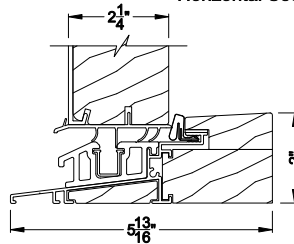

Note: All dimensions are approximate. Weather Shield reserves the right to change specifications without notice.

Weather Shield®

Premium Series™

Hinged Patio Doors

CROSS SECTION DETAILS

PREMIUM OUTSWING DOOR (8611)
Vertical Section - Standard Sil, 2-1/4" Panel - 6-9/16" jamb

PREMIUM OUTSWING DOOR (8611)
Horizontal Section - Single Door, 2-1/4" Panel - 6-9/16" jamb

PREMIUM OUTSWING DOOR (8611)
Vertical Section - Alternate Low Profile Sill

PREMIUM OUTSWING DOOR (8611)
Vertical Section - ADA Sill, 2-1/4" Panel

PREMIUM FRENCH OUTSWING DOOR (8611)
Horizontal Section - Double Door, 2-1/4" Panel - 6-9/16" jamb

Note: All dimensions are approximate. Weather Shield reserves the right to change specifications without notice.