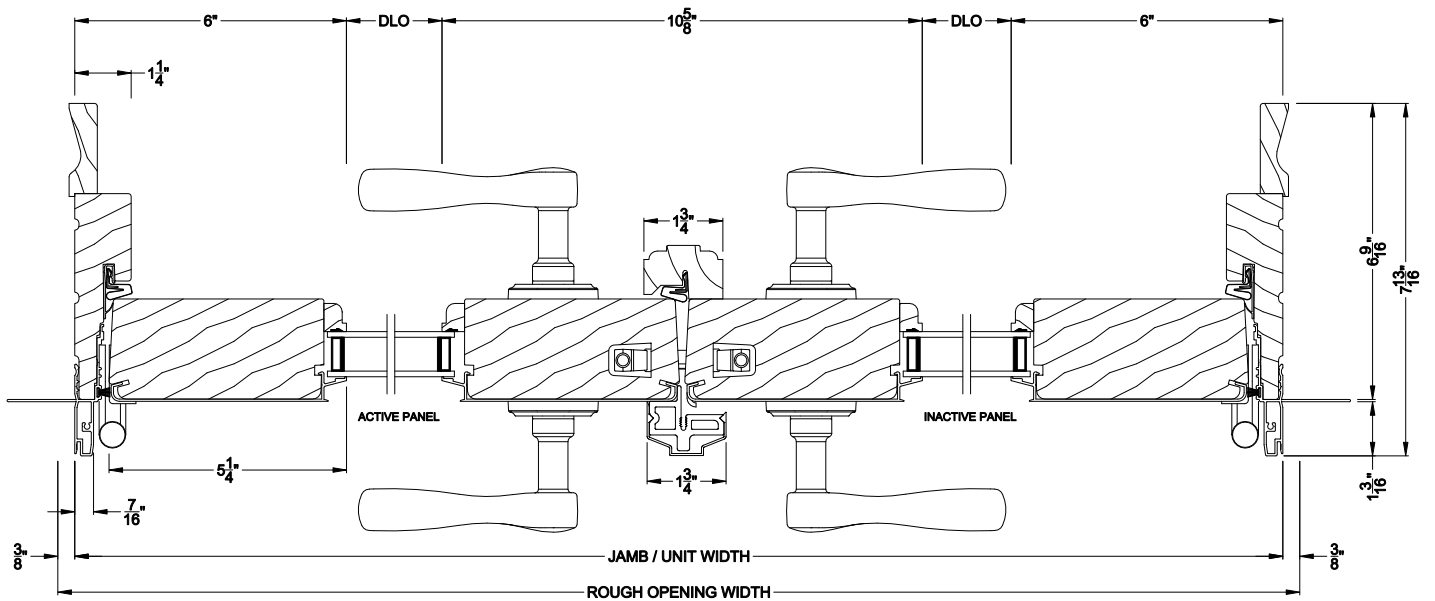

Note: All dimensions are approximate. Weather Shield reserves the right to change specifications without notice.

Weather Shield®

Premium Series™

Hinged Patio Doors

CROSS SECTION DETAILS

PREMIUM OUTSWING DOOR (8611)
Vertical Section - Standard Sil, 2-1/4" Panel - 6-9/16" jamb

PREMIUM OUTSWING DOOR (8611)
Horizontal Section - Single Door, 2-1/4" Panel - 6-9/16" jamb

PREMIUM OUTSWING DOOR (8611)
Vertical Section - Alternate Low Profile Sill

PREMIUM OUTSWING DOOR (8611)
Vertical Section - ADA Sill, 2-1/4" Panel

PREMIUM FRENCH OUTSWING DOOR (8611)
Horizontal Section - Double Door, 2-1/4" Panel - 6-9/16" jamb

Note: All dimensions are approximate. Weather Shield reserves the right to change specifications without notice.