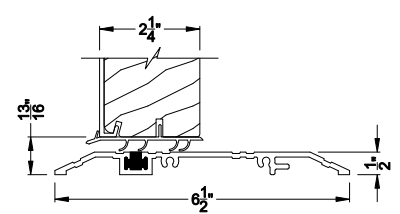

Weather Shield®

Premium Series™

Hinged Patio Doors

CROSS SECTION DETAILS

PREMIUM OUTSWING DOOR (8611)
Vertical Section - Standard Sil, 2-1/4" Panel

PREMIUM OUTSWING DOOR (8611)
Horizontal Section - Single Door, 2-1/4" Panel

PREMIUM OUTSWING DOOR (8611)
Vertical Section - Alternate Low Profile Sill

PREMIUM OUTSWING DOOR (8611)
Vertical Section - ADA Sill, 2-1/4" Panel

PREMIUM FRENCH OUTSWING DOOR (8611)
Horizontal Section - Double Door, 2-1/4" Panel

Note: All dimensions are approximate. Weather Shield reserves the right to change specifications without notice.

Weather Shield®

Premium Series™

Hinged Patio Doors

CROSS SECTION DETAILS

PREMIUM OUTSWING DOOR (8611)
Vertical Section - Standard Sil, 2-1/4" Panel - 6-9/16" jamb

PREMIUM FRENCH OUTSWING DOOR (8611)
Horizontal Section - Double Door, 2-1/4" Panel - 6-9/16" jamb

Note: All dimensions are approximate. Weather Shield reserves the right to change specifications without notice.