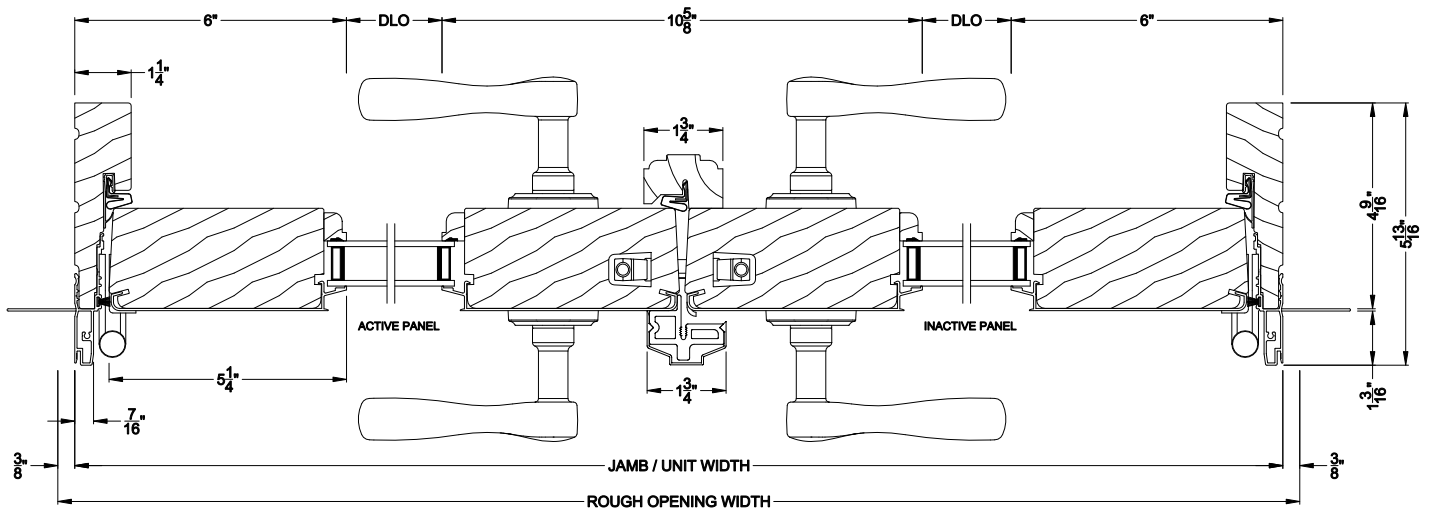

Weather Shield®

Premium Series™

Hinged Patio Doors

CROSS SECTION DETAILS

PREMIUM OUTSWING DOOR (8611)
Vertical Section - Standard Sil, 2-1/4" Panel

PREMIUM OUTSWING DOOR (8611)
Horizontal Section - Single Door, 2-1/4" Panel

PREMIUM OUTSWING DOOR (8611)
Vertical Section - Alternate Low Profile Sill

PREMIUM OUTSWING DOOR (8611)
Vertical Section - ADA Sill, 2-1/4" Panel

PREMIUM FRENCH OUTSWING DOOR (8611)
Horizontal Section - Double Door, 2-1/4" Panel

Note: All dimensions are approximate. Weather Shield reserves the right to change specifications without notice.

Weather Shield®

Premium Series™

Hinged Patio Doors

CROSS SECTION DETAILS

PREMIUM OUTSWING DOOR (8611)
Vertical Section - Standard Sil, 2-1/4" Panel - 6-9/16" jamb

PREMIUM FRENCH OUTSWING DOOR (8611)
Horizontal Section - Double Door, 2-1/4" Panel - 6-9/16" jamb

Note: All dimensions are approximate. Weather Shield reserves the right to change specifications without notice.