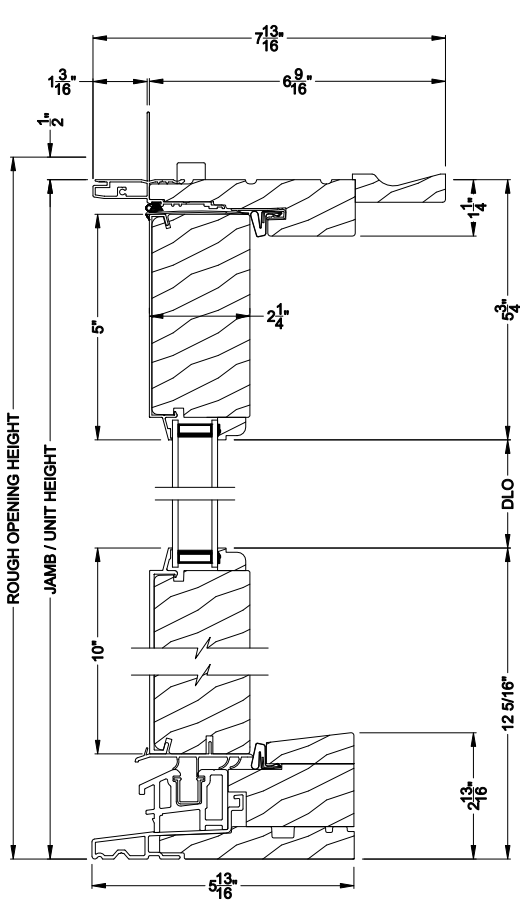

PREMIUM OUTSWING DOOR (8611)
Vertical Section - Alternate Low Profile Sill

PREMIUM OUTSWING DOOR (8611)
Vertical Section - ADA Sill, 2-1/4" Panel

PREMIUM FRENCH OUTSWING DOOR (8611)
Horizontal Section - Double Door, 2-1/4" Panel

Note: All dimensions are approximate. Weather Shield reserves the right to change specifications without notice.

Weather Shield®

Premium Series™

Hinged Patio Doors

CROSS SECTION DETAILS

PREMIUM OUTSWING DOOR (8611)
Vertical Section - Standard Sil, 2-1/4" Panel - 6-9/16" jamb

PREMIUM OUTSWING DOOR (8611)
Horizontal Section - Single Door, 2-1/4" Panel - 6-9/16" jamb

PREMIUM OUTSWING DOOR (8611)
Vertical Section - Alternate Low Profile Sill

PREMIUM OUTSWING DOOR (8611)
Vertical Section - ADA Sill, 2-1/4" Panel

PREMIUM FRENCH OUTSWING DOOR (8611)
Horizontal Section - Double Door, 2-1/4" Panel - 6-9/16" jamb

Note: All dimensions are approximate. Weather Shield reserves the right to change specifications without notice.