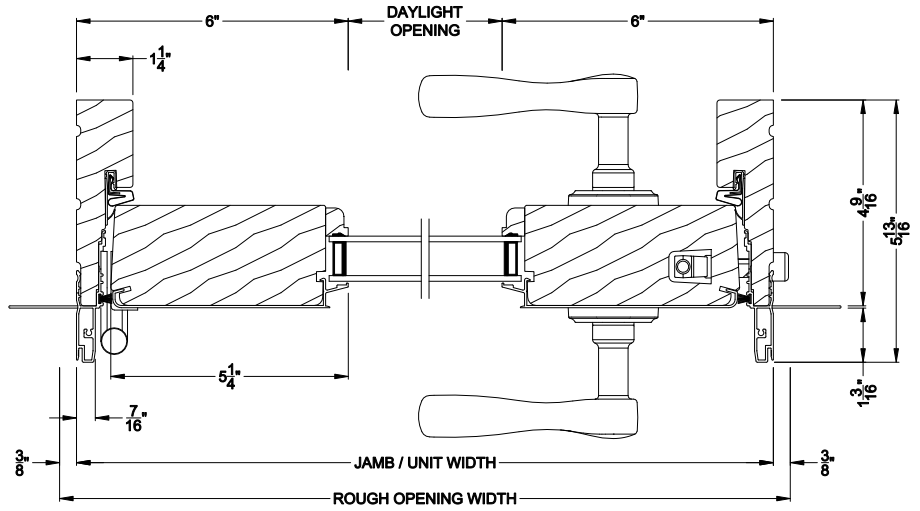

Weather Shield®

Premium Series™

Hinged Patio Doors

CROSS SECTION DETAILS

PREMIUM OUTSWING DOOR (8611)
Vertical Section - Standard Sil, 2-1/4" Panel

PREMIUM OUTSWING DOOR (8611)
Horizontal Section - Single Door, 2-1/4" Panel

PREMIUM OUTSWING DOOR (8611)
Vertical Section - Alternate Low Profile Sill

PREMIUM OUTSWING DOOR (8611)
Vertical Section - ADA Sill, 2-1/4" Panel

PREMIUM FRENCH OUTSWING DOOR (8611)
Horizontal Section - Double Door, 2-1/4" Panel

Note: All dimensions are approximate. Weather Shield reserves the right to change specifications without notice.

Weather Shield®

Premium Series™

Hinged Patio Doors

CROSS SECTION DETAILS

PREMIUM OUTSWING DOOR (8611)
Vertical Section - Standard Sil, 2-1/4" Panel - 6-9/16" jamb

PREMIUM FRENCH OUTSWING DOOR (8611)
Horizontal Section - Double Door, 2-1/4" Panel - 6-9/16" jamb

Note: All dimensions are approximate. Weather Shield reserves the right to change specifications without notice.