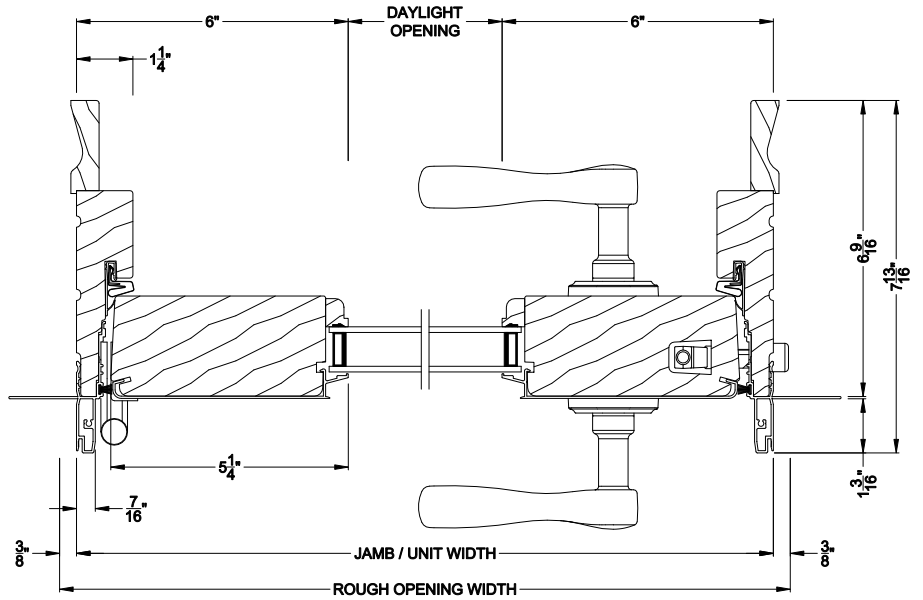

Note: All dimensions are approximate. Weather Shield reserves the right to change specifications without notice.

Weather Shield®

Premium Series™

Hinged Patio Doors

CROSS SECTION DETAILS

PREMIUM OUTSWING DOOR (8611)
Vertical Section - Standard Sil, 2-1/4" Panel - 6-9/16" jamb

PREMIUM OUTSWING DOOR (8611)
Horizontal Section - Single Door, 2-1/4" Panel - 6-9/16" jamb

PREMIUM OUTSWING DOOR (8611)
Vertical Section - Alternate Low Profile Sill

PREMIUM OUTSWING DOOR (8611)
Vertical Section - ADA Sill, 2-1/4" Panel

PREMIUM FRENCH OUTSWING DOOR (8611)
Horizontal Section - Double Door, 2-1/4" Panel - 6-9/16" jamb

Note: All dimensions are approximate. Weather Shield reserves the right to change specifications without notice.