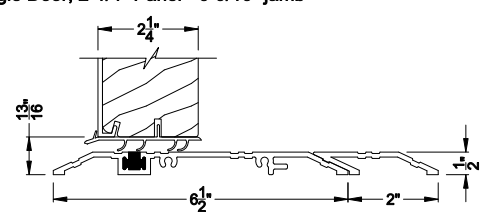

Note: All dimensions are approximate. Weather Shield reserves the right to change specifications without notice.

Weather Shield®

Premium Series™

Hinged Patio Doors

CROSS SECTION DETAILS

PREMIUM OUTSWING DOOR (8611)
Vertical Section - Standard Sil, 2-1/4" Panel - 6-9/16" jamb

PREMIUM OUTSWING DOOR (8611)
Horizontal Section - Single Door, 2-1/4" Panel - 6-9/16" jamb

PREMIUM OUTSWING DOOR (8611)
Vertical Section - Alternate Low Profile Sill

PREMIUM OUTSWING DOOR (8611)
Vertical Section - ADA Sill, 2-1/4" Panel

PREMIUM FRENCH OUTSWING DOOR (8611)
Horizontal Section - Double Door, 2-1/4" Panel - 6-9/16" jamb

Note: All dimensions are approximate. Weather Shield reserves the right to change specifications without notice.