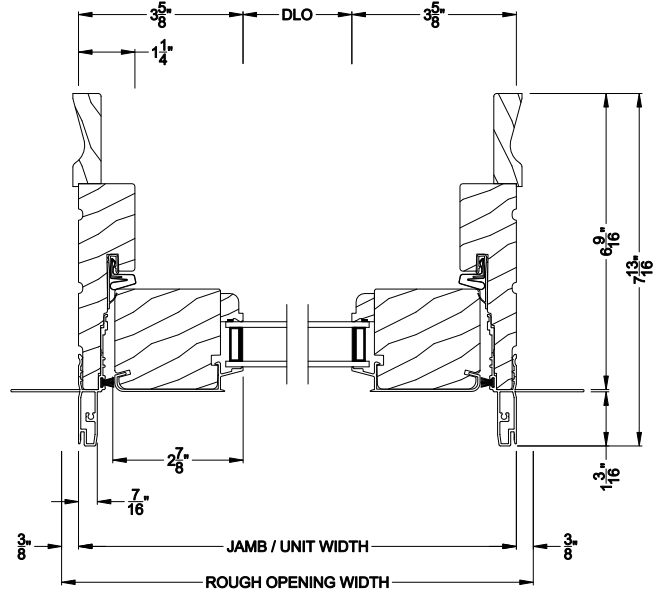

Note: All dimensions are approximate. Weather Shield reserves the right to change specifications without notice.

## CROSS SECTION DETAILS

**PREMIUM OUTSWING SIDELITE (8611)**  
Vertical Section - Standard Sill, 2-1/4" Panel  
- 6-9/16" Jamb

**PREMIUM OUTSWING SIDELITE (8611)**  
Horizontal Section - 2-1/4" Panel - 6-9/16" Jamb