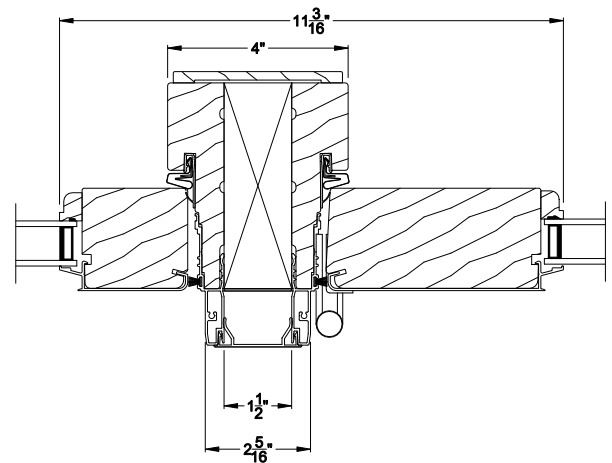

## CROSS SECTION DETAILS

**PREMIUM OUTSWING SIDELITE (8611)**  
Vertical Section - Standard Sill, 2-1/4" Panel  
- 6-9/16" Jamb

**PREMIUM OUTSWING SIDELITE (8611)**  
Horizontal Section - 2-1/4" Panel - 6-9/16" Jamb

**PREMIUM OUTSWING SIDELITE (8611)**  
Vertical Section - Alternate Low Profile Sill

**PREMIUM OUTSWING SIDELITE (8611)**  
Vertical Section - ADA Sill, 2-1/4" Panel

**PREMIUM OUTSWING DOOR (8611)**  
Horizontal Section - Stationary Single Door, 2-1/4" Panel - 6-9/16" Jamb

**PREMIUM OUTSWING DOOR (8611)**  
Vertical Mull Section - Sidelite / Oper 2-1/4" Panel

Note: All dimensions are approximate. Weather Shield reserves the right to change specifications without notice.