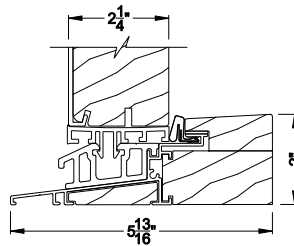

## CROSS SECTION DETAILS

**PREMIUM OUTSWING SIDELITE (8611)**  
Vertical Section - Standard Sill, 2-1/4" Panel  
- 6-9/16" Jamb

**PREMIUM OUTSWING SIDELITE (8611)**  
Horizontal Section - 2-1/4" Panel - 6-9/16" Jamb

**PREMIUM OUTSWING DOOR (8611)**  
Vertical Mull Section - Sidelite / Oper 2-1/4" Panel

Note: All dimensions are approximate. Weather Shield reserves the right to change specifications without notice.