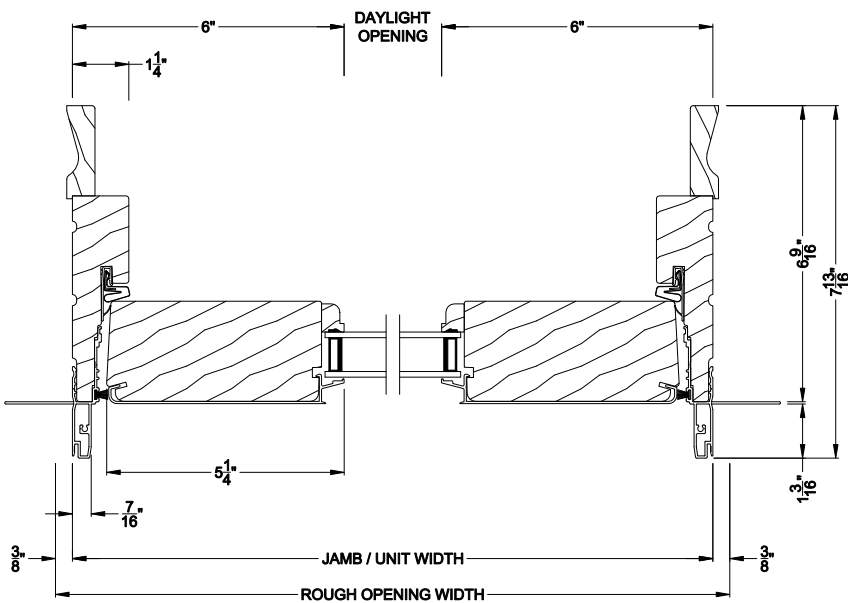

## CROSS SECTION DETAILS

**PREMIUM OUTSWING SIDELITE (8611)**  
Vertical Section - Standard Sill, 2-1/4" Panel  
- 6-9/16" Jamb

**PREMIUM OUTSWING SIDELITE (8611)**  
Horizontal Section - 2-1/4" Panel - 6-9/16" Jamb

**PREMIUM OUTSWING SIDELITE (8611)**  
Vertical Section - Alternate Low Profile Sill

**PREMIUM OUTSWING SIDELITE (8611)**  
Vertical Section - ADA Sill, 2-1/4" Panel

**PREMIUM OUTSWING DOOR (8611)**  
Horizontal Section - Stationary Single Door, 2-1/4" Panel - 6-9/16" Jamb

**PREMIUM OUTSWING DOOR (8611)**  
Vertical Mull Section - Sidelite / Oper 2-1/4" Panel

Note: All dimensions are approximate. Weather Shield reserves the right to change specifications without notice.