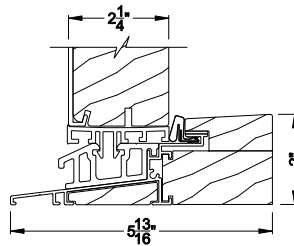

## CROSS SECTION DETAILS

**PREMIUM OUTSWING SIDELITE (8611)**  
Vertical Section - Standard Sill, 2-1/4" Panel

**PREMIUM OUTSWING SIDELITE (8611)**  
Horizontal Section - 2-1/4" Panel

**PREMIUM OUTSWING SIDELITE (8611)**  
Vertical Section - Alternate Low Profile Sill