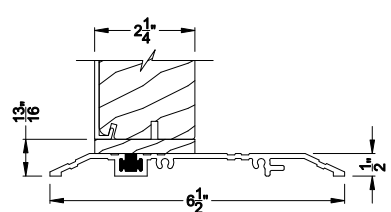

## CROSS SECTION DETAILS

**PREMIUM OUTSWING SIDELITE (8611)**  
Vertical Section - Standard Sill, 2-1/4" Panel  
- 6-9/16" Jamb

**PREMIUM OUTSWING SIDELITE (8611)**  
Horizontal Section - 2-1/4" Panel - 6-9/16" Jamb