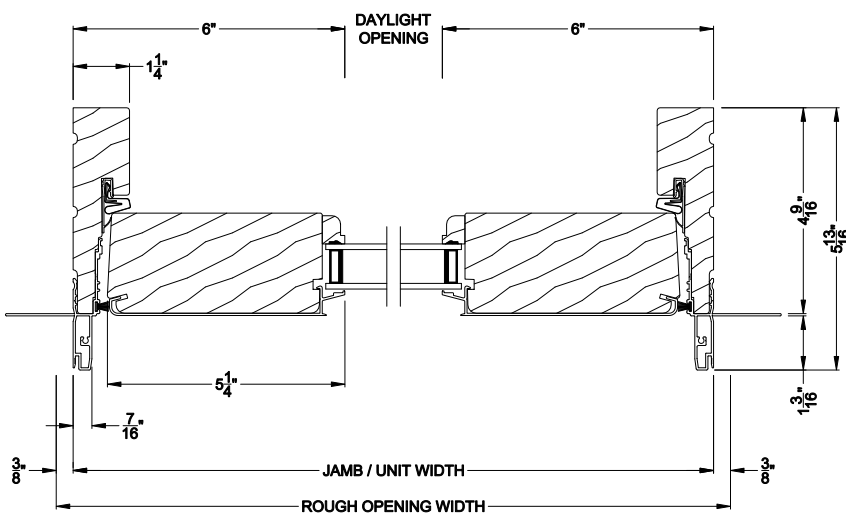

PREMIUM OUTSWING DOOR (8611)
Horizontal Section - Stationary Single Door, 2-1/4" Panel