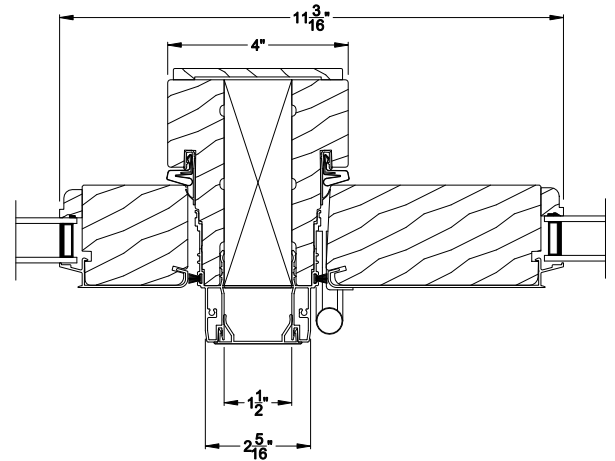

## CROSS SECTION DETAILS

**PREMIUM OUTSWING SIDELITE (8611)**  
Vertical Section - Standard Sill, 2-1/4" Panel

**PREMIUM OUTSWING SIDELITE (8611)**  
Horizontal Section - 2-1/4" Panel

**PREMIUM OUTSWING SIDELITE (8611)**  
Vertical Section - Alternate Low Profile Sill

**PREMIUM OUTSWING SIDELITE (8611)**  
Vertical Section - ADA Sill, 2-1/4" Panel

**PREMIUM OUTSWING DOOR (8611)**  
Horizontal Section - Stationary Single Door, 2-1/4" Panel

**PREMIUM OUTSWING DOOR (8611)**  
Vertical Mull Section - Sidelite / Oper 2-1/4" Panel