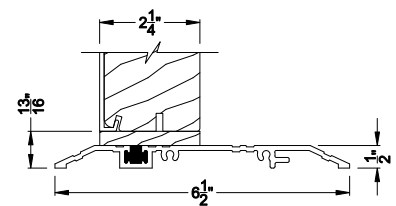

## CROSS SECTION DETAILS

**PREMIUM OUTSWING SIDELITE (8611)**  
Vertical Section - Standard Sill, 2-1/4" Panel

**PREMIUM OUTSWING SIDELITE (8611)**  
Horizontal Section - 2-1/4" Panel

**PREMIUM OUTSWING SIDELITE (8611)**  
Vertical Section - Alternate Low Profile Sill

**PREMIUM OUTSWING SIDELITE (8611)**  
Vertical Section - ADA Sill, 2-1/4" Panel

**PREMIUM OUTSWING DOOR (8611)**  
Horizontal Section - Stationary Single Door, 2-1/4" Panel

**PREMIUM OUTSWING DOOR (8611)**  
Vertical Mull Section - Sidelite / Oper 2-1/4" Panel