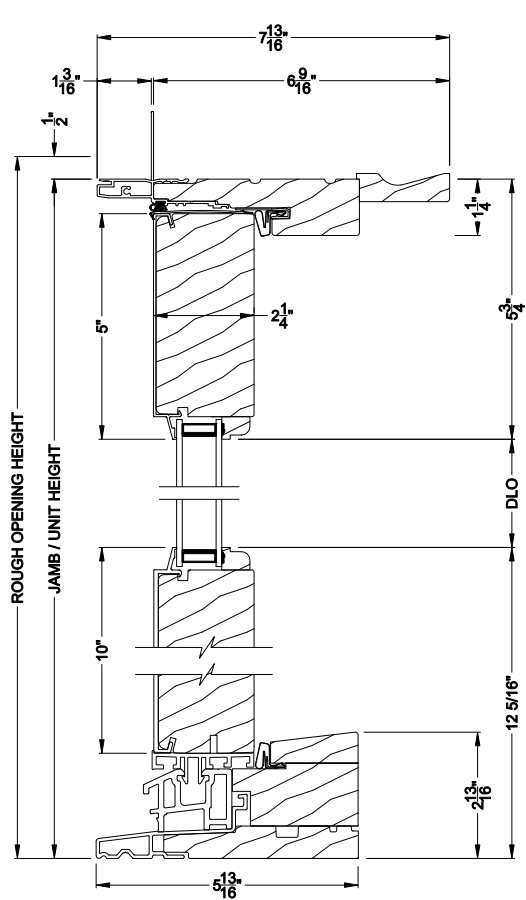

PREMIUM OUTSWING SIDELITE (8611)
Vertical Section - Alternate Low Profile Sill

Weather Shield®

Premium Series™

Hinged Patio Doors

CROSS SECTION DETAILS

PREMIUM OUTSWING SIDELITE (8611)
Vertical Section - Standard Sill, 2-1/4" Panel
- 6-9/16" Jamb