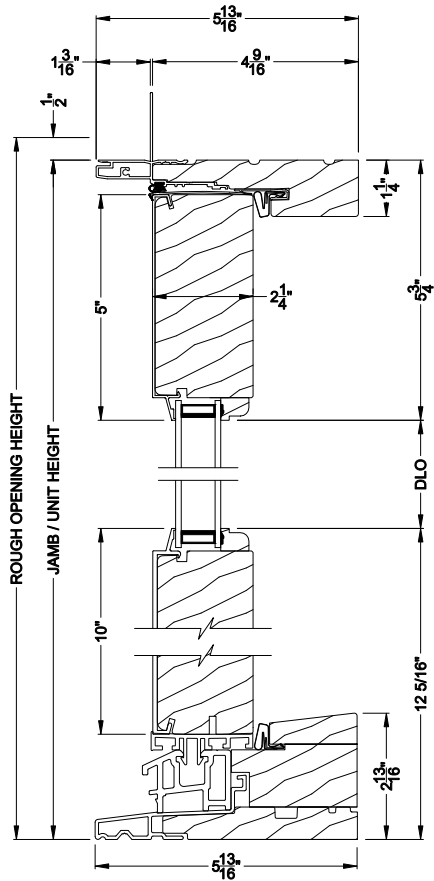

## CROSS SECTION DETAILS

**PREMIUM OUTSWING SIDELITE (8611)**  
Vertical Section - Standard Sill, 2-1/4" Panel

**PREMIUM OUTSWING SIDELITE (8611)**  
Horizontal Section - 2-1/4" Panel

**PREMIUM OUTSWING SIDELITE (8611)**  
Vertical Section - Alternate Low Profile Sill