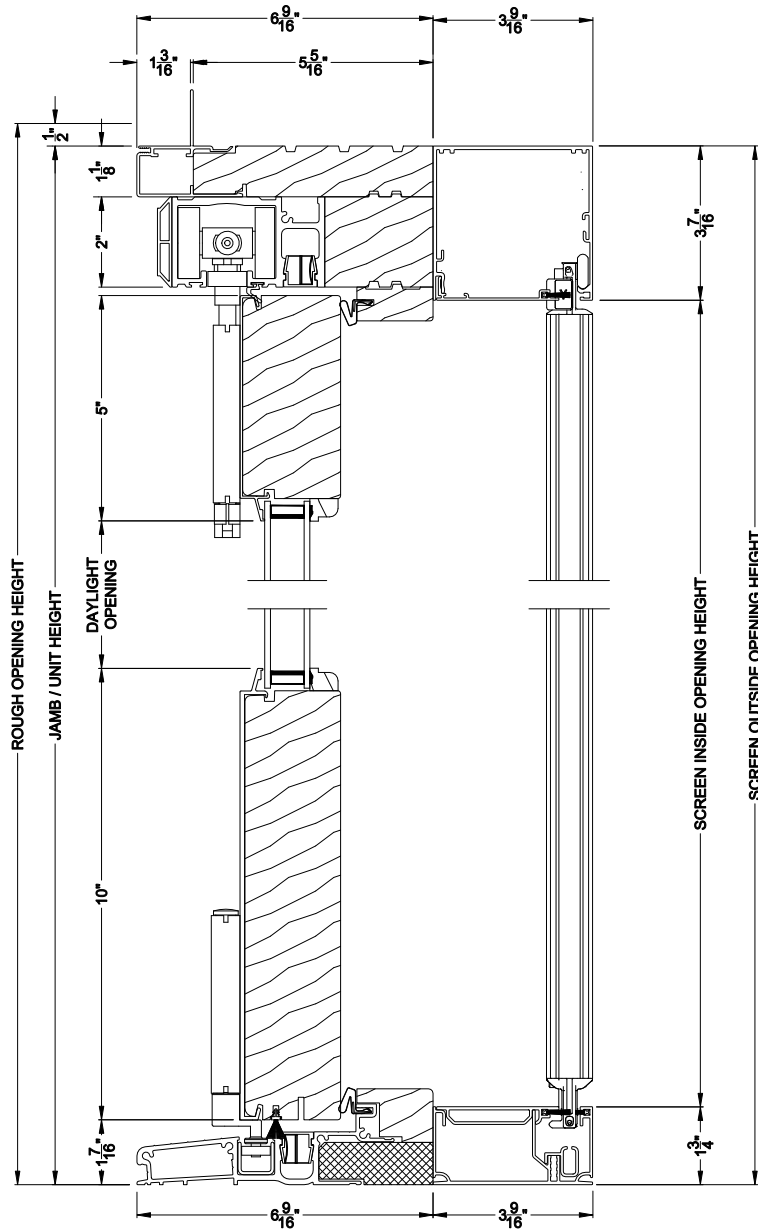

Weather Shield®

Premium Series™

Outswing Bi-Fold Doors

CROSS SECTION DETAILS

PREMIUM BI-FOLD DOOR (8622)

Vertical Section - Standard Sill
Shown with optional Center screen

Note: All dimensions are approximate. Weather Shield reserves the right to change specifications without notice.

Weather Shield®

Premium Series™

Outswing Bi-Fold Doors

CROSS SECTION DETAILS

PREMIUM BI-FOLD DOOR (8622)

Horizontal Section
Shown with optional Center screen

Note: All dimensions are approximate. Weather Shield reserves the right to change specifications without notice.