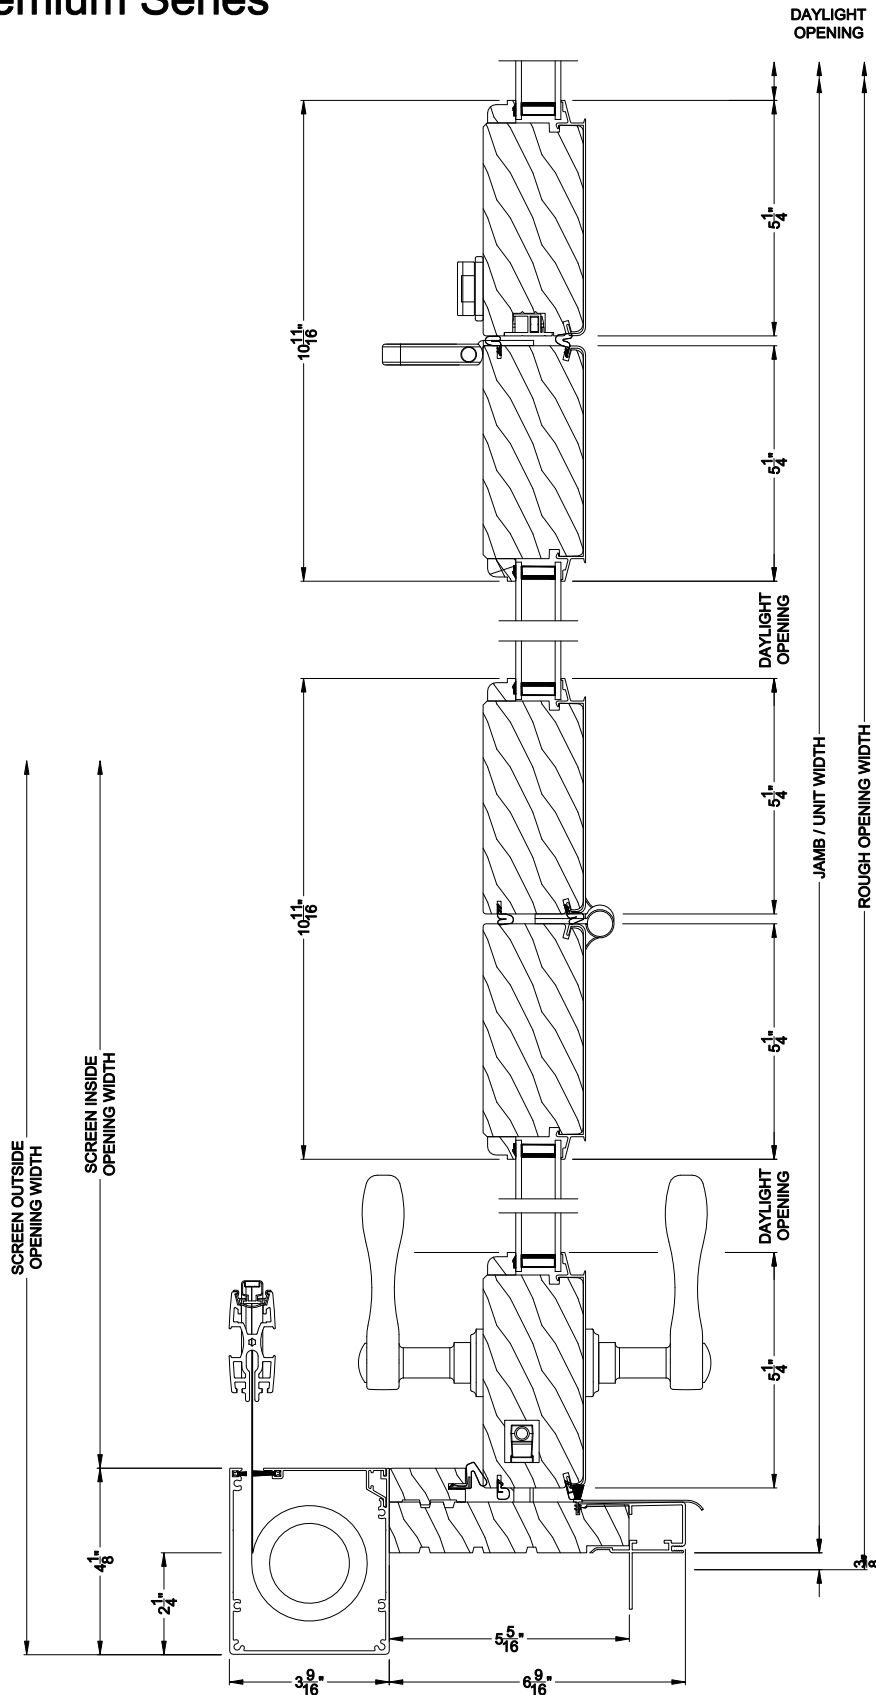

Weather Shield®

Premium Series™

Outswing Bi-Fold Doors

CROSS SECTION DETAILS

PREMIUM BI-FOLD DOOR (8622)

Vertical Section - Standard Sill
Shown with optional Center screen

Note: All dimensions are approximate. Weather Shield reserves the right to change specifications without notice.

Weather Shield®

Premium Series™

Outswing Bi-Fold Doors

CROSS SECTION DETAILS

PREMIUM BI-FOLD DOOR (8622)

Horizontal Section
Shown with optional Center screen

Note: All dimensions are approximate. Weather Shield reserves the right to change specifications without notice.