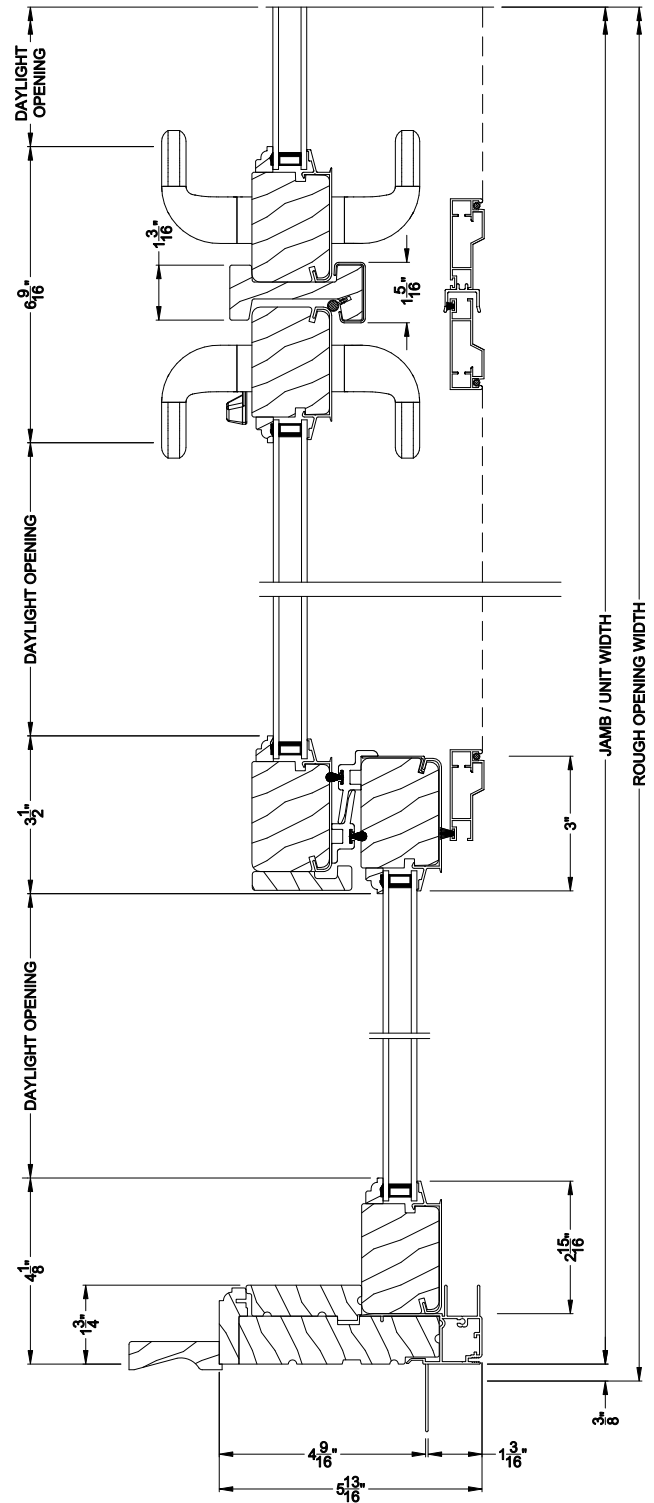

**PREMIUM SLIDING PATIO DOOR (8714)**  
Horizontal Section - 3-Panel Door

**PREMIUM SLIDING PATIO DOOR (8714)**  
Horizontal Section - 4-Panel Door

Note: All dimensions are approximate. Weather Shield reserves the right to change specifications without notice.

## CROSS SECTION DETAILS

**PREMIUM SLIDING PATIO DOOR (8714)**  
Horizontal Section - 3 Panel Door - 6-9/16" Jamb

**PREMIUM SLIDING PATIO DOOR (8714)**  
Horizontal Section - 4-Panel Door - 6-9/16" Jamb

Note: All dimensions are approximate. Weather Shield reserves the right to change specifications without notice.