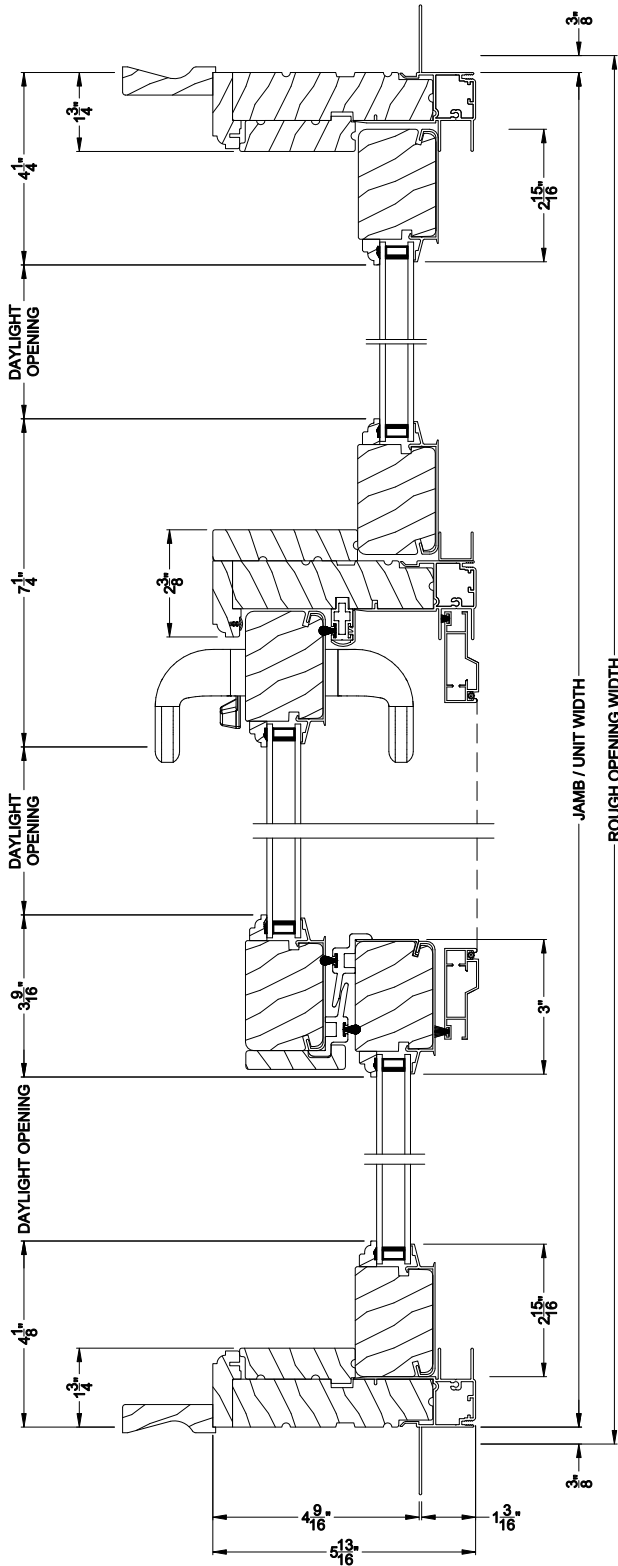

**PREMIUM SLIDING PATIO DOOR (8714)**  
Horizontal Section - 3-Panel Door

**PREMIUM SLIDING PATIO DOOR (8714)**  
Horizontal Section - 4-Panel Door

Note: All dimensions are approximate. Weather Shield reserves the right to change specifications without notice.

## CROSS SECTION DETAILS

**PREMIUM SLIDING PATIO DOOR (8714)**  
Horizontal Section - 3 Panel Door - 6-9/16" Jamb

**PREMIUM SLIDING PATIO DOOR (8714)**  
Horizontal Section - 4-Panel Door - 6-9/16" Jamb

Note: All dimensions are approximate. Weather Shield reserves the right to change specifications without notice.