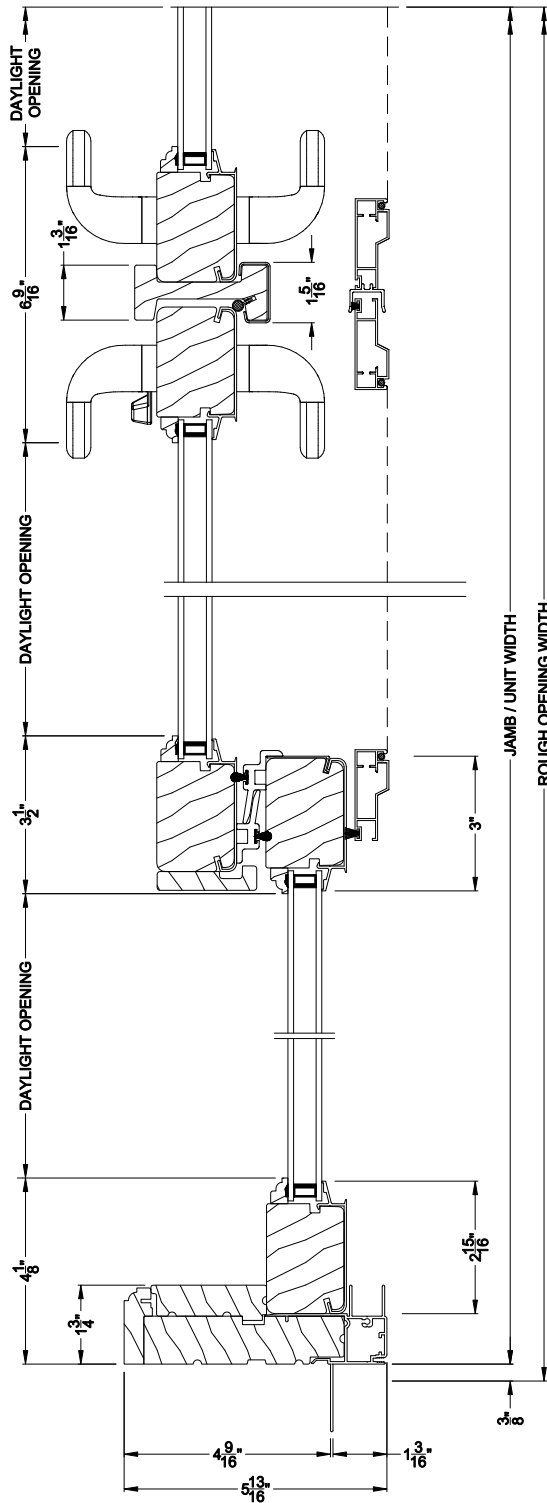

**PREMIUM SLIDING PATIO DOOR (8714)**  
Horizontal Section - 3-Panel Door

**PREMIUM SLIDING PATIO DOOR (8714)**  
Horizontal Section - 4-Panel Door

Note: All dimensions are approximate. Weather Shield reserves the right to change specifications without notice.

## CROSS SECTION DETAILS

**PREMIUM SLIDING PATIO DOOR (8714)**  
Horizontal Section - 3 Panel Door - 6-9/16" Jamb

**PREMIUM SLIDING PATIO DOOR (8714)**  
Horizontal Section - 4-Panel Door - 6-9/16" Jamb

Note: All dimensions are approximate. Weather Shield reserves the right to change specifications without notice.