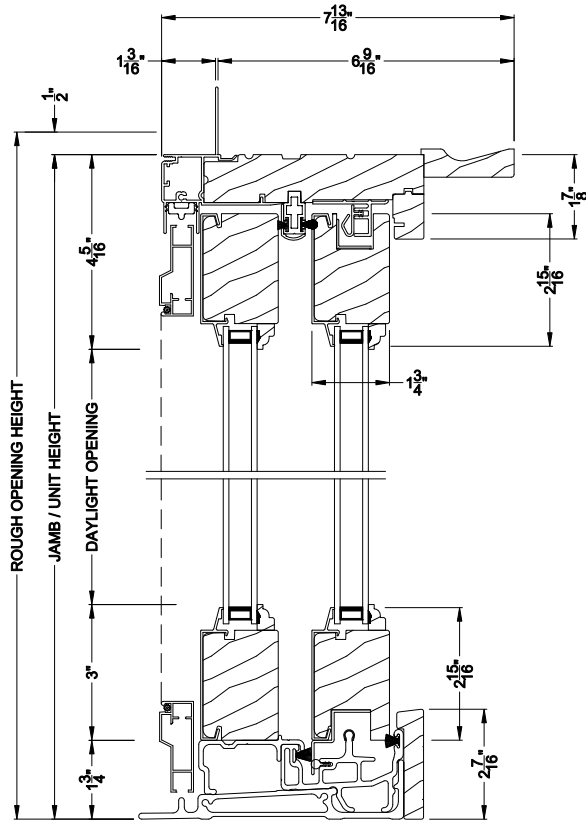

Weather Shield®

Premium Series™

Sliding Patio Doors

CROSS SECTION DETAILS

PREMIUM SLIDING PATIO DOOR (8714)
Vertical Section

PREMIUM SLIDING PATIO DOOR (8714)
Vertical Section - Fixed Sidelite with Low profile sill stop

PREMIUM SLIDING PATIO DOOR (8714)
Horizontal Section

Note: All dimensions are approximate. Weather Shield reserves the right to change specifications without notice.

Weather Shield®

Premium Series™

Sliding Patio Doors

CROSS SECTION DETAILS

PREMIUM SLIDING PATIO DOOR (8714)
Vertical Section - 6-9/16" Jamb

PREMIUM SLIDING PATIO DOOR (8714)
Vertical Section - Fixed Sidelite with Low profile sill stop - 6-9/16" Jamb

PREMIUM SLIDING PATIO DOOR (8714)
Horizontal Section - 6-9/16" Jamb

Note: All dimensions are approximate. Weather Shield reserves the right to change specifications without notice.