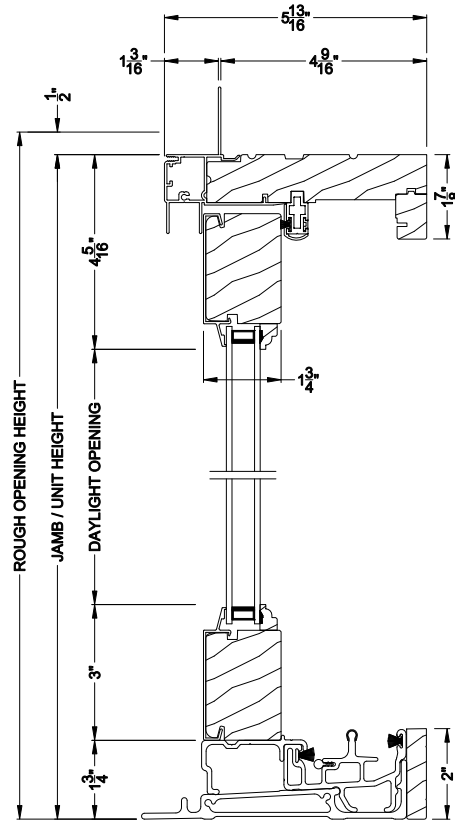

Weather Shield®

Premium Series™

Sliding Patio Doors

CROSS SECTION DETAILS

PREMIUM SLIDING PATIO DOOR (8714)
Vertical Section

PREMIUM SLIDING PATIO DOOR (8714)
Vertical Section - Fixed Sidelite with Low profile sill stop

PREMIUM SLIDING PATIO DOOR (8714)
Horizontal Section

Note: All dimensions are approximate. Weather Shield reserves the right to change specifications without notice.

Weather Shield®

Premium Series™

Sliding Patio Doors

CROSS SECTION DETAILS

PREMIUM SLIDING PATIO DOOR (8714)
Vertical Section - 6-9/16" Jamb

PREMIUM SLIDING PATIO DOOR (8714)
Vertical Section - Fixed Sidelite with Low profile sill stop - 6-9/16" Jamb

PREMIUM SLIDING PATIO DOOR (8714)
Horizontal Section - 6-9/16" Jamb

Note: All dimensions are approximate. Weather Shield reserves the right to change specifications without notice.