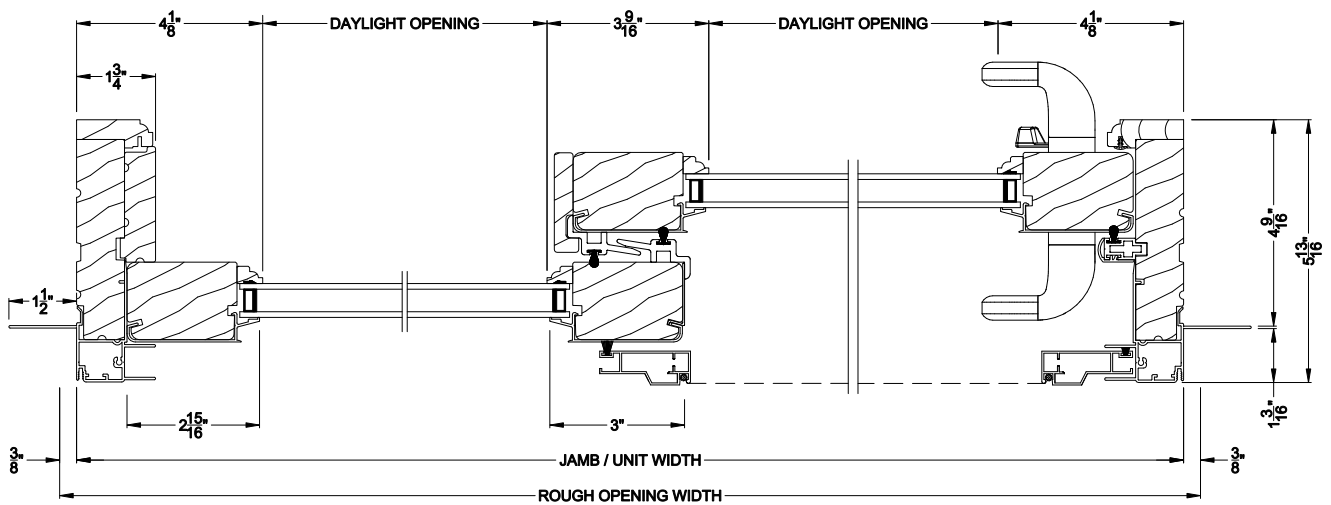

Weather Shield®

Premium Series™

Sliding Patio Doors

CROSS SECTION DETAILS

PREMIUM SLIDING PATIO DOOR (8714)
Vertical Section

PREMIUM SLIDING PATIO DOOR (8714)
Vertical Section - Fixed Sidelite with Low profile sill stop

PREMIUM SLIDING PATIO DOOR (8714)
Horizontal Section

Note: All dimensions are approximate. Weather Shield reserves the right to change specifications without notice.

Weather Shield®

Premium Series™

Sliding Patio Doors

CROSS SECTION DETAILS

PREMIUM SLIDING PATIO DOOR (8714)
Vertical Section - 6-9/16" Jamb

PREMIUM SLIDING PATIO DOOR (8714)
Vertical Section - Fixed Sidelite with Low profile sill stop - 6-9/16" Jamb

PREMIUM SLIDING PATIO DOOR (8714)
Horizontal Section - 6-9/16" Jamb

Note: All dimensions are approximate. Weather Shield reserves the right to change specifications without notice.