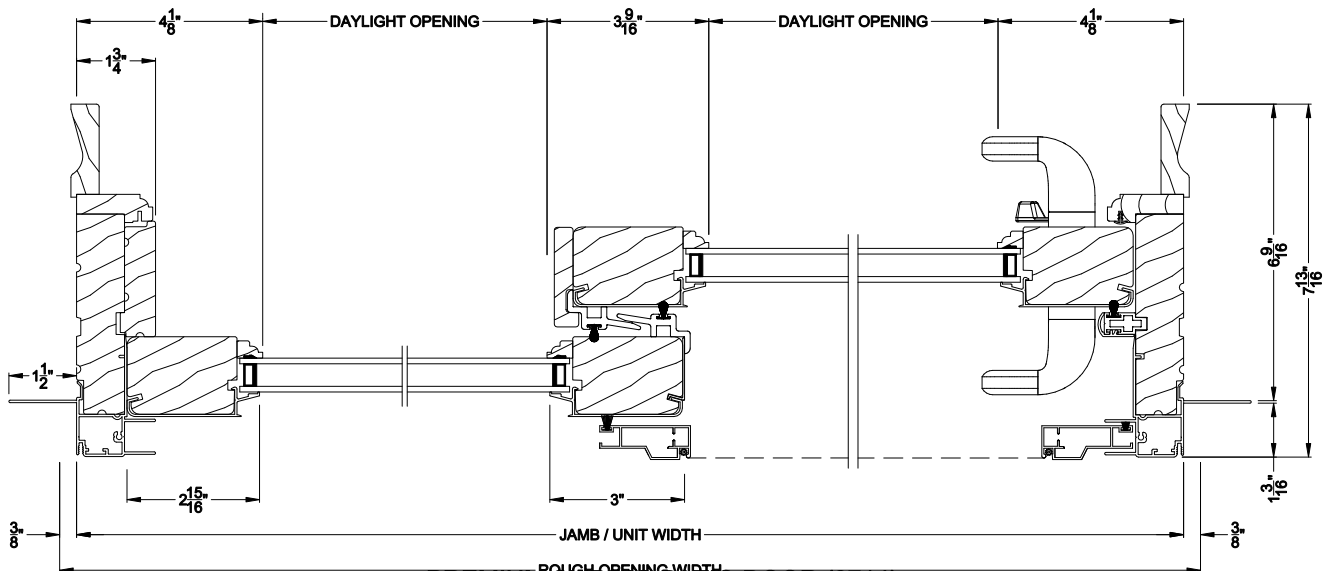

Weather Shield®

Premium Series™

Sliding Patio Doors

CROSS SECTION DETAILS

PREMIUM SLIDING PATIO DOOR (8714)
Vertical Section

PREMIUM SLIDING PATIO DOOR (8714)
Vertical Section - Fixed Sidelite with Low profile sill stop

PREMIUM SLIDING PATIO DOOR (8714)
Horizontal Section

Note: All dimensions are approximate. Weather Shield reserves the right to change specifications without notice.

Weather Shield®

Premium Series™

Sliding Patio Doors

CROSS SECTION DETAILS

PREMIUM SLIDING PATIO DOOR (8714)
Vertical Section - 6-9/16" Jamb

PREMIUM SLIDING PATIO DOOR (8714)
Vertical Section - Fixed Sidelite with Low profile sill stop - 6-9/16" Jamb

PREMIUM SLIDING PATIO DOOR (8714)
Horizontal Section - 6-9/16" Jamb

Note: All dimensions are approximate. Weather Shield reserves the right to change specifications without notice.