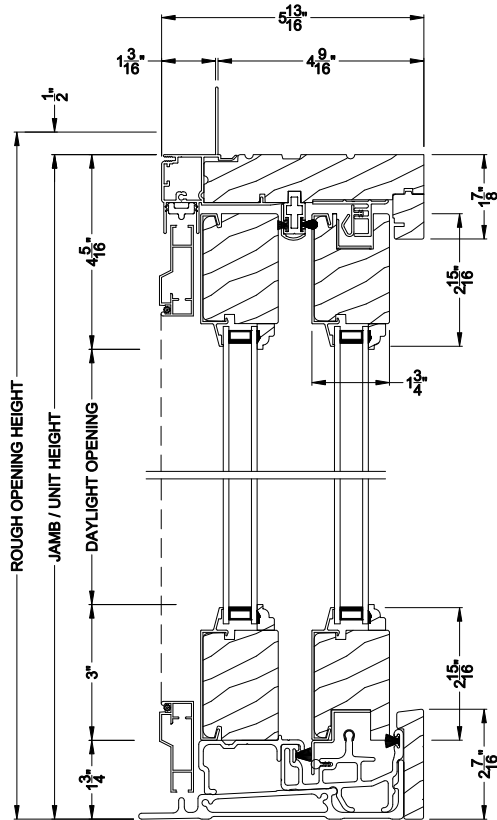

Weather Shield®

Premium Series™

Sliding Patio Doors

CROSS SECTION DETAILS

PREMIUM SLIDING PATIO DOOR (8714)
Vertical Section

PREMIUM SLIDING PATIO DOOR (8714)
Vertical Section - Fixed Sidelite with Low profile sill stop

PREMIUM SLIDING PATIO DOOR (8714)
Horizontal Section

Note: All dimensions are approximate. Weather Shield reserves the right to change specifications without notice.

Weather Shield®

Premium Series™

Sliding Patio Doors

CROSS SECTION DETAILS

PREMIUM SLIDING PATIO DOOR (8714)
Vertical Section - 6-9/16" Jamb

PREMIUM SLIDING PATIO DOOR (8714)
Vertical Section - Fixed Sidelite with Low profile sill stop - 6-9/16" Jamb

PREMIUM SLIDING PATIO DOOR (8714)
Horizontal Section - 6-9/16" Jamb

Note: All dimensions are approximate. Weather Shield reserves the right to change specifications without notice.