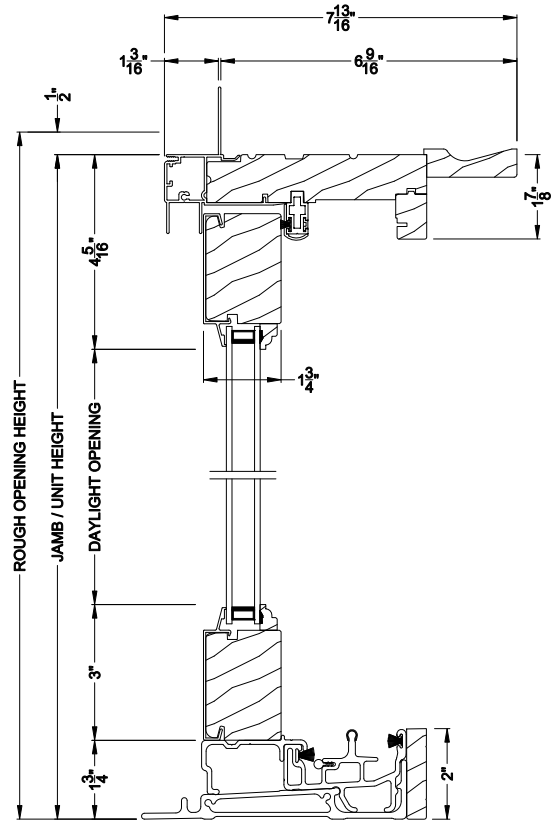

Weather Shield®

Premium Series™

Sliding Patio Doors

CROSS SECTION DETAILS

PREMIUM SLIDING PATIO DOOR (8714)
Vertical Section

PREMIUM SLIDING PATIO DOOR (8714)
Vertical Section - Fixed Sidelite with Low profile sill stop

PREMIUM SLIDING PATIO DOOR (8714)
Horizontal Section

Note: All dimensions are approximate. Weather Shield reserves the right to change specifications without notice.

Weather Shield®

Premium Series™

Sliding Patio Doors

CROSS SECTION DETAILS

PREMIUM SLIDING PATIO DOOR (8714)
Vertical Section - 6-9/16" Jamb

PREMIUM SLIDING PATIO DOOR (8714)
Vertical Section - Fixed Sidelite with Low profile sill stop - 6-9/16" Jamb

PREMIUM SLIDING PATIO DOOR (8714)
Horizontal Section - 6-9/16" Jamb

Note: All dimensions are approximate. Weather Shield reserves the right to change specifications without notice.