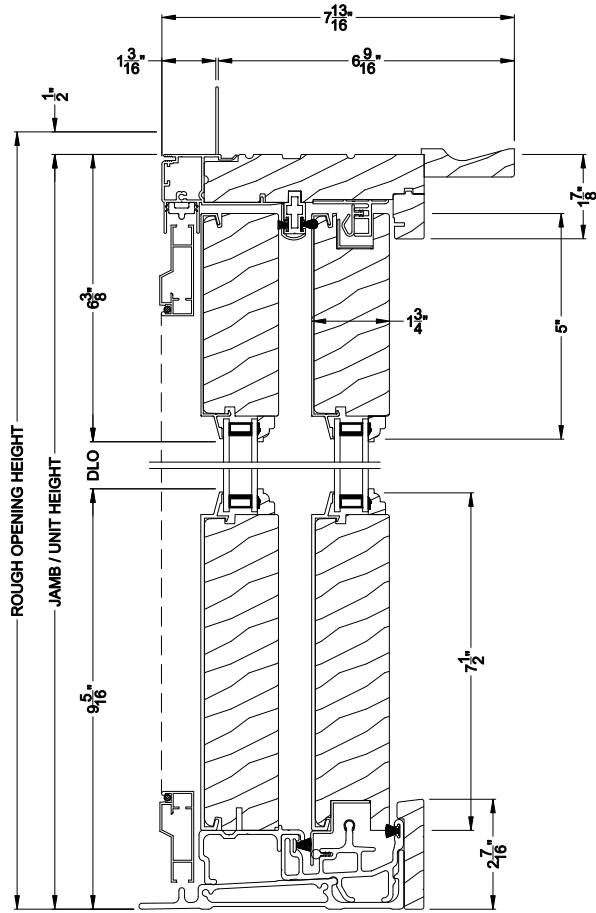

Weather Shield®

Premium Series™

French Sliding Patio Doors

CROSS SECTION DETAILS

PREMIUM FRENCH SLIDING PATIO DOOR (8715)
Vertical Section - 6-9/16" Jamb