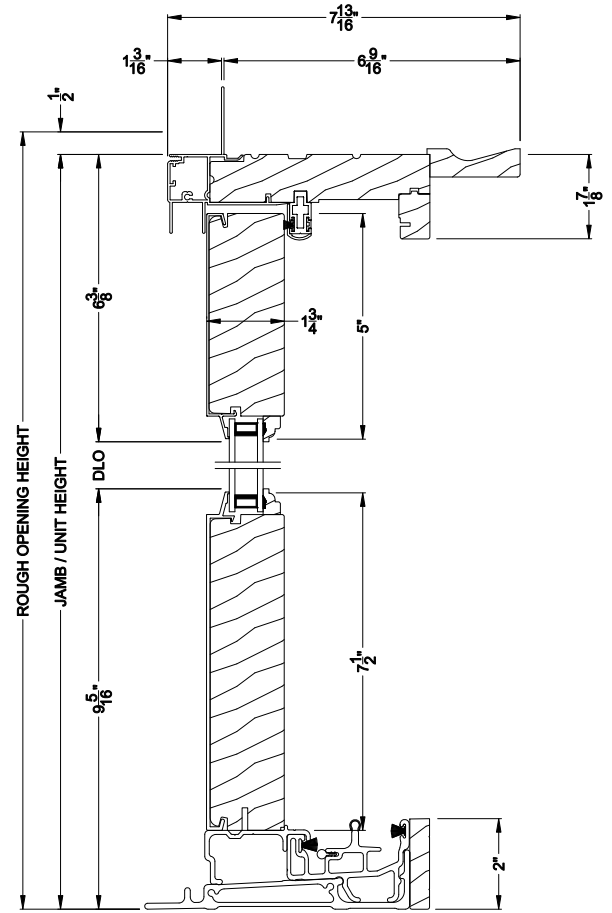

PREMIUM FRENCH SLIDING PATIO DOOR (8715)
Vertical Section - Fixed Sidelite with Low profile sill stop - 6-9/16" Jamb

Weather Shield®

Premium Series™

French Sliding Patio Doors

CROSS SECTION DETAILS