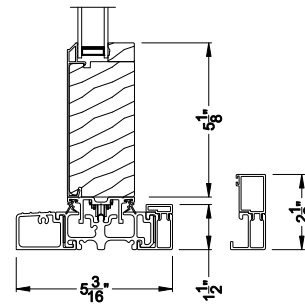

Weather Shield™

Premium Series™

2-1/4" Multi-Slide Doors

CROSS SECTION DETAILS

PREMIUM 2-1/4" MULTI-SLIDE PATIO DOOR (8725)
Vertical Section - Standard Sill - 1 or Bi-parting 2 Panel Door

PREMIUM 2-1/4" MULTI-SLIDE PATIO DOOR (8725)
Vertical Section - with Sill Riser - 1 or Bi-parting 2 Panel Door

PREMIUM 2-1/4" MULTI-SLIDE PATIO DOOR (8725)
Vertical Section - with T-track sill - 1 or Bi-parting 2 Panel Door

PREMIUM 2-1/4" MULTI-SLIDE PATIO DOOR (8725)
Vertical Section - With sill pan

Note: All dimensions are approximate. Weather Shield reserves the right to change specifications without notice.

Weather Shield™

Premium Series™

2-1/4" Multi-Slide Doors

CROSS SECTION DETAILS

PREMIUM 2-1/4" MULTI-SLIDE PATIO DOOR (8725)
Horizontal Section - Bi-parting stiles

PREMIUM 2-1/4" MULTI-SLIDE PATIO DOOR (8725)
Horizontal Pocket Section - 1 or Bi-parting 2 Panel Door

Note: All dimensions are approximate. Weather Shield reserves the right to change specifications without notice.

Weather Shield™

Premium Series™

2-1/4" Multi-Slide Doors

CROSS SECTION DETAILS

PREMIUM 2-1/4" MULTI-SLIDE PATIO DOOR (8725)
 Horizontal Motorized Pocket Section - 1 or Bi-parting 2 Panel Door