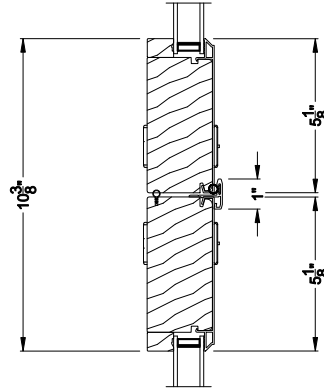

Weather Shield™

Premium Series™

2-1/4" Multi-Slide Doors

CROSS SECTION DETAILS

PREMIUM 2-1/4" MULTI-SLIDE PATIO DOOR (8725)
Vertical Section - Standard Sill - 1 or Bi-parting 2 Panel Door

PREMIUM 2-1/4" MULTI-SLIDE PATIO DOOR (8725)
Vertical Section - with Sill Riser - 1 or Bi-parting 2 Panel Door

PREMIUM 2-1/4" MULTI-SLIDE PATIO DOOR (8725)
Vertical Section - with T-track sill - 1 or Bi-parting 2 Panel Door

PREMIUM 2-1/4" MULTI-SLIDE PATIO DOOR (8725)
Vertical Section - With sill pan

Note: All dimensions are approximate. Weather Shield reserves the right to change specifications without notice.

Weather Shield™

Premium Series™

2-1/4" Multi-Slide Doors

CROSS SECTION DETAILS

PREMIUM 2-1/4" MULTI-SLIDE PATIO DOOR (8725)
Horizontal Section - Bi-parting stiles

PREMIUM 2-1/4" MULTI-SLIDE PATIO DOOR (8725)
Horizontal Pocket Section - 1 or Bi-parting 2 Panel Door

Note: All dimensions are approximate. Weather Shield reserves the right to change specifications without notice.

Weather Shield™

Premium Series™

2-1/4" Multi-Slide Doors

CROSS SECTION DETAILS

PREMIUM 2-1/4" MULTI-SLIDE PATIO DOOR (8725)
 Horizontal Motorized Pocket Section - 1 or Bi-parting 2 Panel Door