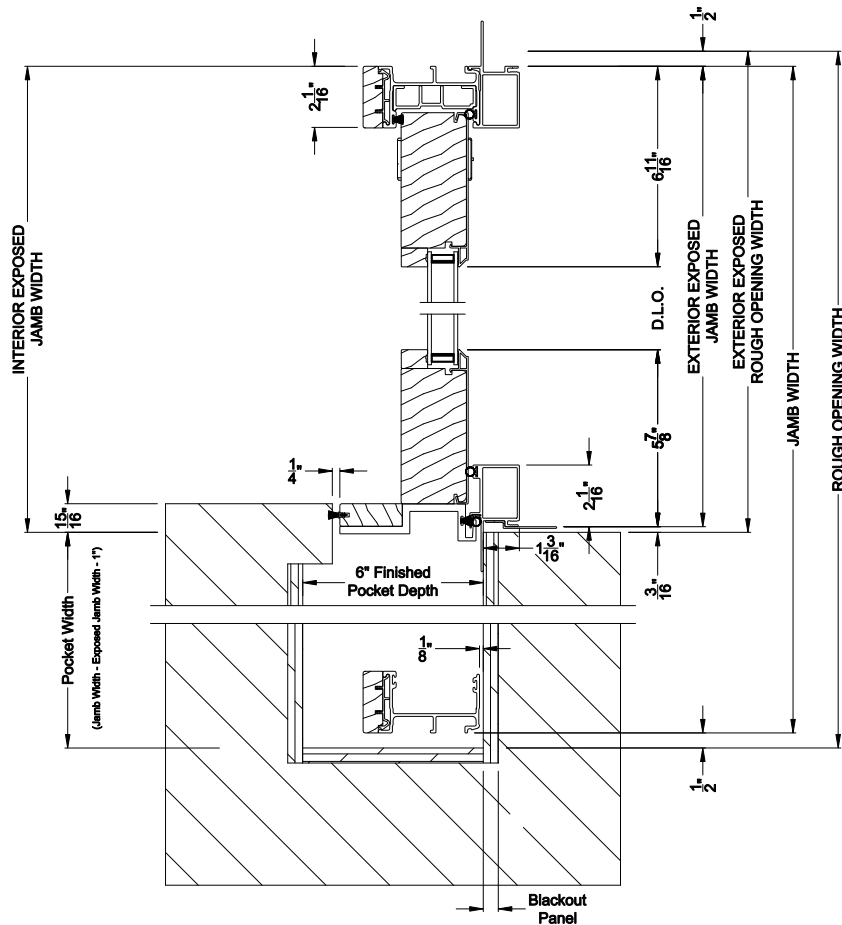

PREMIUM 2-1/4" MULTI-SLIDE PATIO DOOR (8725)
Vertical Section - with T-track sill - 1 or Bi-parting 2 Panel Door

PREMIUM 2-1/4" MULTI-SLIDE PATIO DOOR (8725)
Vertical Section - With sill pan

Note: All dimensions are approximate. Weather Shield reserves the right to change specifications without notice.

Weather Shield™

Premium Series™

2-1/4" Multi-Slide Doors

CROSS SECTION DETAILS

PREMIUM 2-1/4" MULTI-SLIDE PATIO DOOR (8725)
Horizontal Section - Bi-parting stiles

PREMIUM 2-1/4" MULTI-SLIDE PATIO DOOR (8725)
Horizontal Pocket Section - 1 or Bi-parting 2 Panel Door

Note: All dimensions are approximate. Weather Shield reserves the right to change specifications without notice.

Weather Shield™

Premium Series™

2-1/4" Multi-Slide Doors

CROSS SECTION DETAILS

PREMIUM 2-1/4" MULTI-SLIDE PATIO DOOR (8725)
 Horizontal Motorized Pocket Section - 1 or Bi-parting 2 Panel Door

Note: All dimensions are approximate. Weather Shield reserves the right to change specifications without notice.