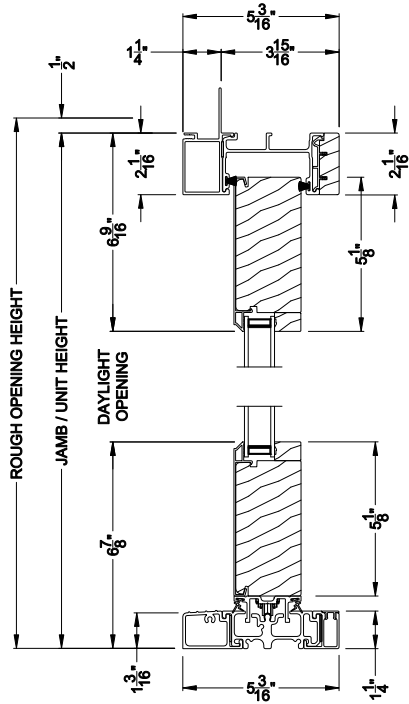

Weather Shield™

Premium Series™

2-1/4" Multi-Slide Doors

CROSS SECTION DETAILS

PREMIUM 2-1/4" MULTI-SLIDE PATIO DOOR (8725)
Vertical Section - Standard Sill - 1 or Bi-parting 2 Panel Door

PREMIUM 2-1/4" MULTI-SLIDE PATIO DOOR (8725)
Vertical Section - with Sill Riser - 1 or Bi-parting 2 Panel Door

PREMIUM 2-1/4" MULTI-SLIDE PATIO DOOR (8725)
Vertical Section - with T-track sill - 1 or Bi-parting 2 Panel Door

PREMIUM 2-1/4" MULTI-SLIDE PATIO DOOR (8725)
Vertical Section - With sill pan

Note: All dimensions are approximate. Weather Shield reserves the right to change specifications without notice.

Note: All dimensions are approximate. Weather Shield reserves the right to change specifications without notice.

Weather Shield™

Premium Series™

2-1/4" Multi-Slide Doors

CROSS SECTION DETAILS

PREMIUM 2-1/4" MULTI-SLIDE PATIO DOOR (8725)
 Horizontal Motorized Pocket Section - 1 or Bi-parting 2 Panel Door

Note: All dimensions are approximate. Weather Shield reserves the right to change specifications without notice.