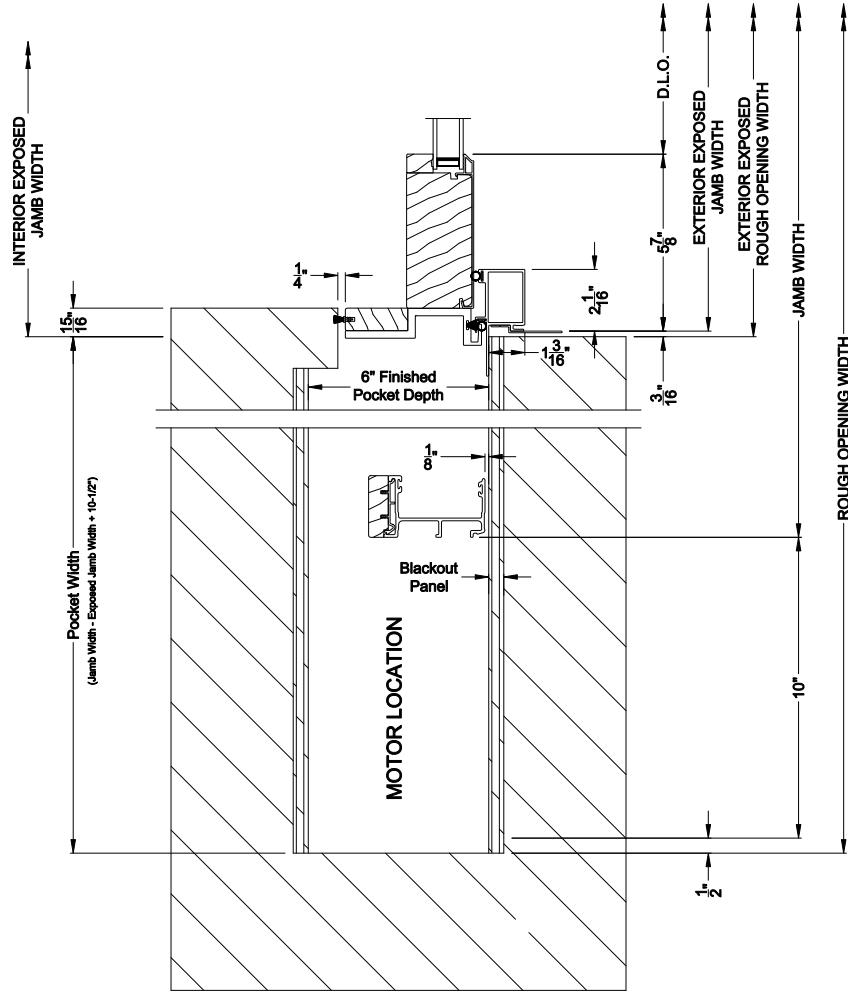

PREMIUM 2-1/4" MULTI-SLIDE PATIO DOOR (8725)
Vertical Section - with T-track sill - 1 or Bi-parting 2 Panel Door

PREMIUM 2-1/4" MULTI-SLIDE PATIO DOOR (8725)
Vertical Section - With sill pan

Note: All dimensions are approximate. Weather Shield reserves the right to change specifications without notice.

Weather Shield™

Premium Series™

2-1/4" Multi-Slide Doors

CROSS SECTION DETAILS

PREMIUM 2-1/4" MULTI-SLIDE PATIO DOOR (8725)
Horizontal Section - Bi-parting stiles

PREMIUM 2-1/4" MULTI-SLIDE PATIO DOOR (8725)
Horizontal Pocket Section - 1 or Bi-parting 2 Panel Door

Note: All dimensions are approximate. Weather Shield reserves the right to change specifications without notice.

Weather Shield™

Premium Series™

2-1/4" Multi-Slide Doors

CROSS SECTION DETAILS

PREMIUM 2-1/4" MULTI-SLIDE PATIO DOOR (8725)
 Horizontal Motorized Pocket Section - 1 or Bi-parting 2 Panel Door

Note: All dimensions are approximate. Weather Shield reserves the right to change specifications without notice.