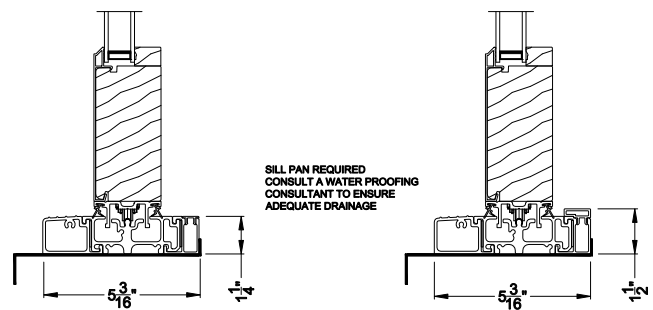

Weather Shield™

Premium Series™

2-1/4" Multi-Slide Doors

CROSS SECTION DETAILS

PREMIUM 2-1/4" MULTI-SLIDE PATIO DOOR (8725)
Vertical Section - Standard Sill - 1 or Bi-parting 2 Panel Door

PREMIUM 2-1/4" MULTI-SLIDE PATIO DOOR (8725)
Vertical Section - with Sill Riser - 1 or Bi-parting 2 Panel Door

PREMIUM 2-1/4" MULTI-SLIDE PATIO DOOR (8725)
Vertical Section - with T-track sill - 1 or Bi-parting 2 Panel Door

PREMIUM 2-1/4" MULTI-SLIDE PATIO DOOR (8725)
Vertical Section - With sill pan

Note: All dimensions are approximate. Weather Shield reserves the right to change specifications without notice.

Note: All dimensions are approximate. Weather Shield reserves the right to change specifications without notice.

Weather Shield™

Premium Series™

2-1/4" Multi-Slide Doors

CROSS SECTION DETAILS

PREMIUM 2-1/4" MULTI-SLIDE PATIO DOOR (8725)
 Horizontal Motorized Pocket Section - 1 or Bi-parting 2 Panel Door

Note: All dimensions are approximate. Weather Shield reserves the right to change specifications without notice.