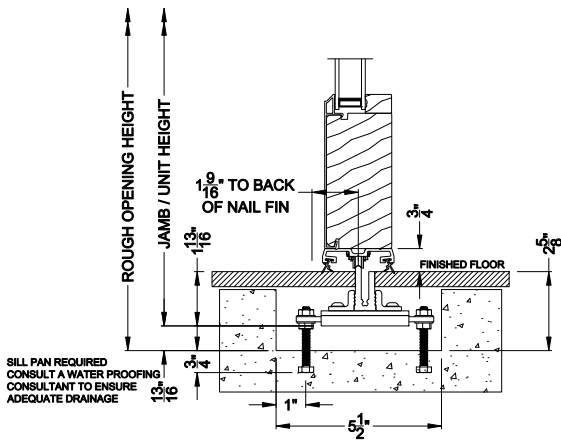

Weather Shield™

Premium Series™

2-1/4" Multi-Slide Doors

CROSS SECTION DETAILS

PREMIUM 2-1/4" MULTI-SLIDE PATIO DOOR (8725)
Vertical Section - Standard Sill - 1 or Bi-parting 2 Panel Door

PREMIUM 2-1/4" MULTI-SLIDE PATIO DOOR (8725)
Vertical Section - with Sill Riser - 1 or Bi-parting 2 Panel Door

PREMIUM 2-1/4" MULTI-SLIDE PATIO DOOR (8725)
Vertical Section - with T-track sill - 1 or Bi-parting 2 Panel Door

PREMIUM 2-1/4" MULTI-SLIDE PATIO DOOR (8725)
Vertical Section - With sill pan

Note: All dimensions are approximate. Weather Shield reserves the right to change specifications without notice.