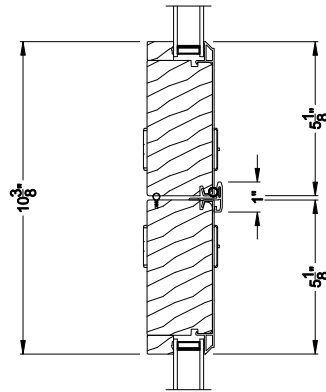

Weather Shield™

Premium Series™

2-1/4" Multi-Slide Doors

CROSS SECTION DETAILS