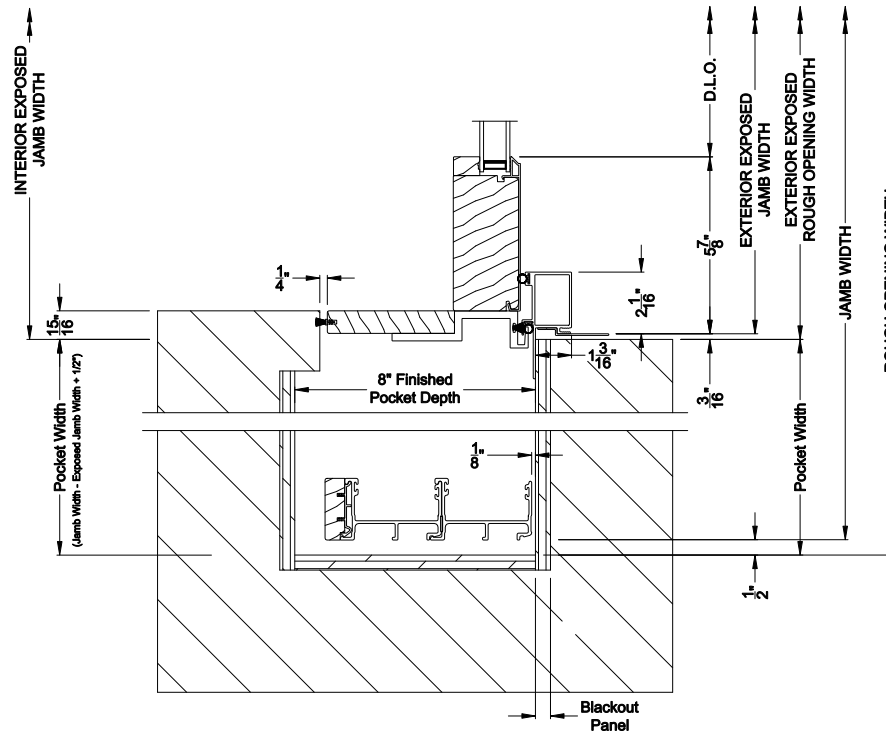

PREMIUM 2-1/4" MULTI-SLIDE PATIO DOOR (8725)
Horizontal Section - Bi-parting stiles

PREMIUM 2-1/4" MULTI-SLIDE PATIO DOOR (8725)
Horizontal Pocket Section - 2 or Bi-parting 4 Panel Door

Note: All dimensions are approximate. Weather Shield reserves the right to change specifications without notice.