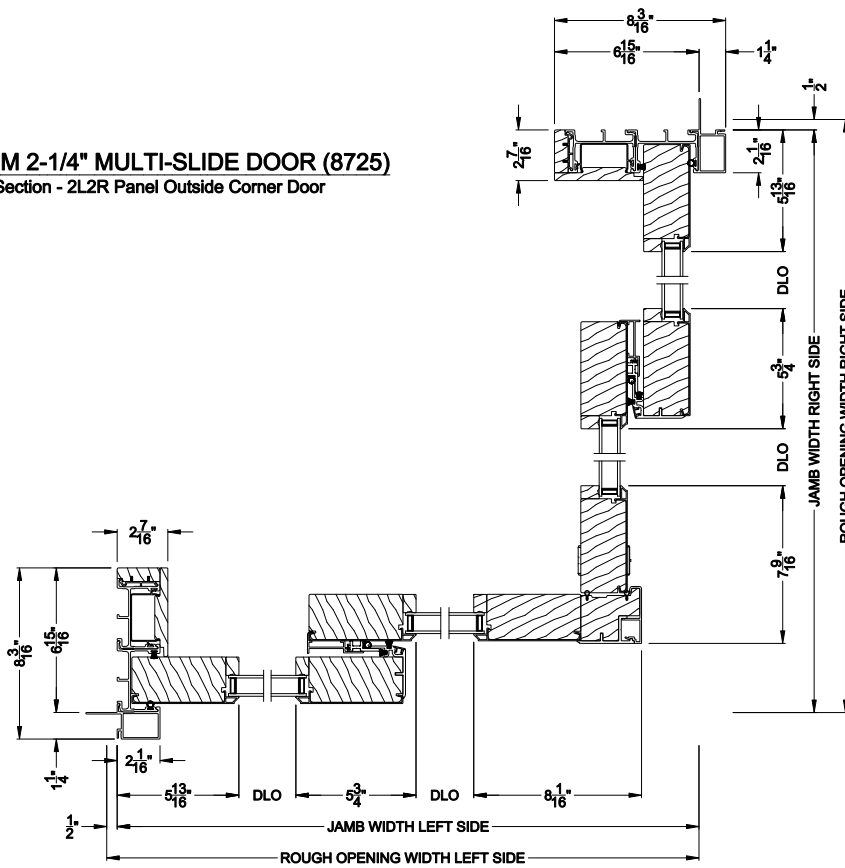

Weather Shield®

Premium Series™

2-1/4" Multi-Slide Doors

CROSS SECTION DETAILS

PREMIUM 2-1/4" MULTI-SLIDE DOOR (8725)
Horizontal Section - 2L2R Panel Outside Corner Door

Note: All dimensions are approximate. Weather Shield reserves the right to change specifications without notice.