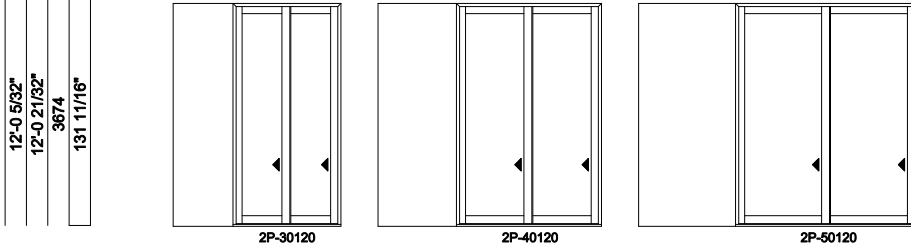

Multi-Slide Doors - 2-1/4" Panel (8725) 2 Panel Pocket

Exposed Jamb Dimension	5'-9 13/16"	7'-9 13/16"	9'-9 13/16"
Jamb Dimension	9'-0 1/2"	12'-0 1/2"	15'-0 1/2"
Rough Opening	9'-1 1/2"	12'-1 1/2"	15'-1 1/2"
Soft Metric R.O. (mm)	2781	3696	4610
Glass Size	26 3/4"	38 3/4"	50 3/4"

Note: for motorized doors add 10" to rough opening

2L shown; 2R available