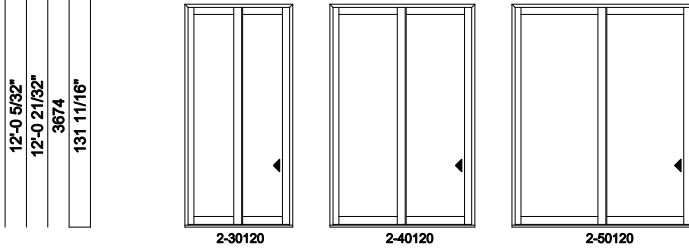

Multi-Slide Doors - 2-1/4" Panel (8725) 2 Panel

Jamb Dimension	5'-9 3/4"	7'-9 3/4"	9'-9 3/4"
Rough Opening	5'-10 3/4"	7'-10 3/4"	9'-10 3/4"
Soft Metric R.O. (mm)	1797	2407	3016
Glass Size	26 3/4"	38 3/4"	50 3/4"

Note: for motorized doors add 10" to rough opening

2-30120

2-40120

2-50120

2L shown; 2R available