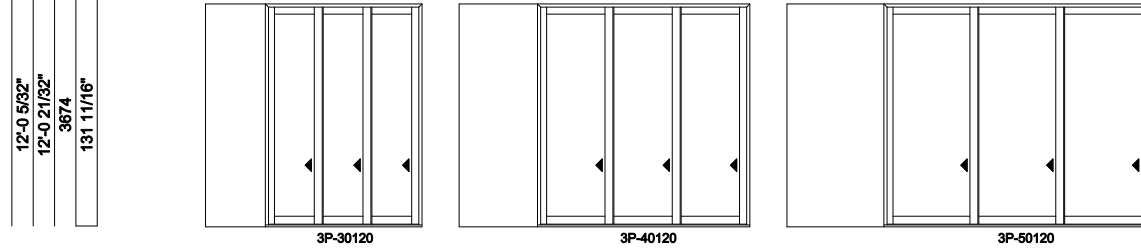

Multi-Slide Doors - 2-1/4" Panel (8725) 3 Panel Pocket

Exposed Jamb Dimension	8'-5 5/16"	11'-5 5/16"	14'-5 5/16"
Jamb Dimension	11'-8"	15'-8"	19'-8"
Rough Opening	11'-9"	15'-9"	19'-9"
Soft Metric R.O. (mm)	3581	4801	6020
Glass Size	26 3/4"	38 3/4"	50 3/4"

Note: for motorized doors add 10" to rough opening

3P-30120

3P-40120

3P-50120

3L shown; 3R available