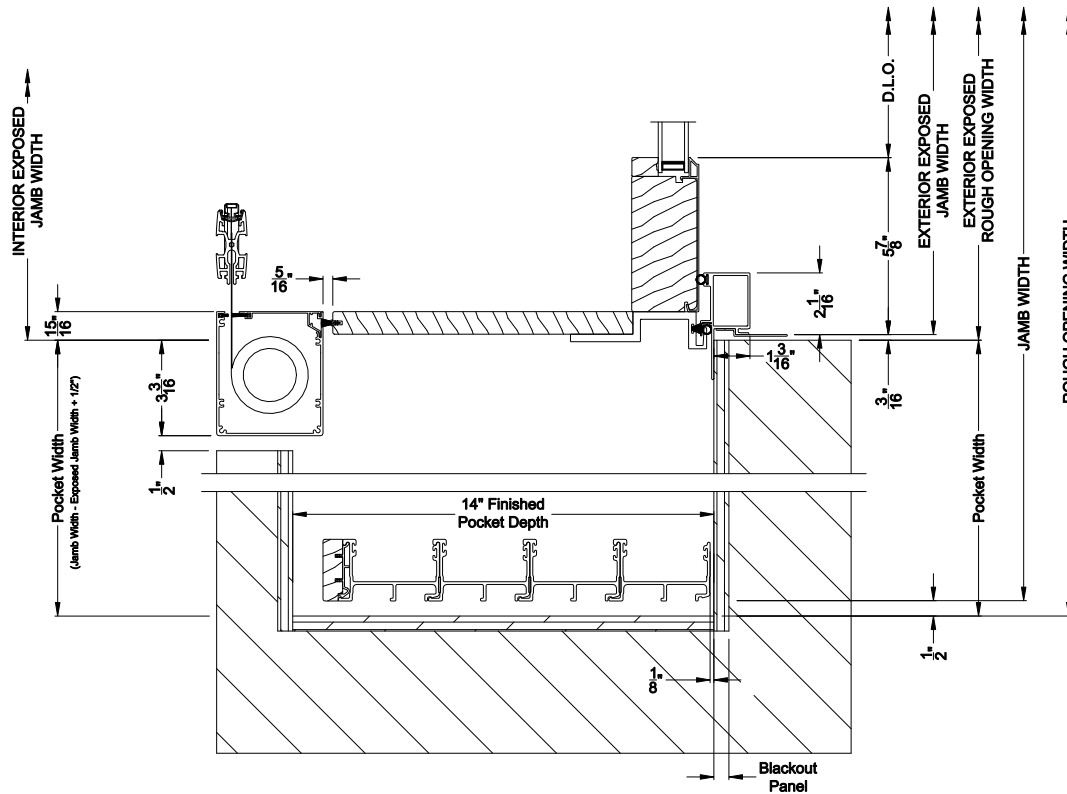

PREMIUM 2-1/4" MULTI-SLIDE PATIO DOOR (8725)
Horizontal Section - Bi-parting stiles

PREMIUM 2-1/4" MULTI-SLIDE PATIO DOOR (8725)
Horizontal Section - 4 Panel or Bi-parting 8 Panel Door
Shown with optional Centor screen