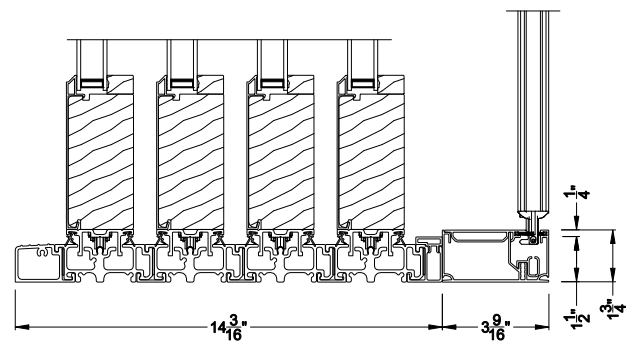

Note: All dimensions are approximate. Weather Shield reserves the right to change specifications without notice.