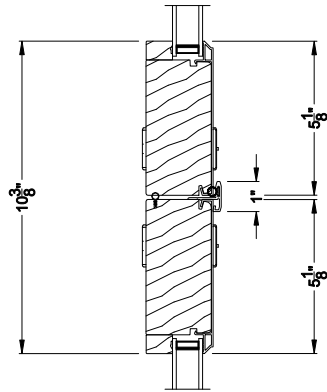

Weather Shield™

Premium Series™

2-1/4" Multi-Slide Doors

CROSS SECTION DETAILS