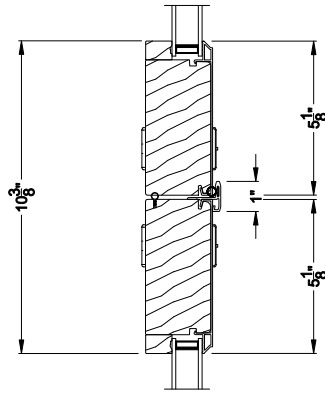

Note: All dimensions are approximate. Weather Shield reserves the right to change specifications without notice.

Weather Shield™

Premium Series™

2-1/4" Multi-Slide Doors

CROSS SECTION DETAILS

PREMIUM 2-1/4" MULTI-SLIDE PATIO DOOR (8725)
 Horizontal Section - 4 Panel Door

Note: All dimensions are approximate. Weather Shield reserves the right to change specifications without notice.

Weather Shield™

Premium Series™

2-1/4" Multi-Slide Doors

CROSS SECTION DETAILS

PREMIUM 2-1/4" MULTI-SLIDE PATIO DOOR (8725)
Horizontal Section - Bi-parting stiles