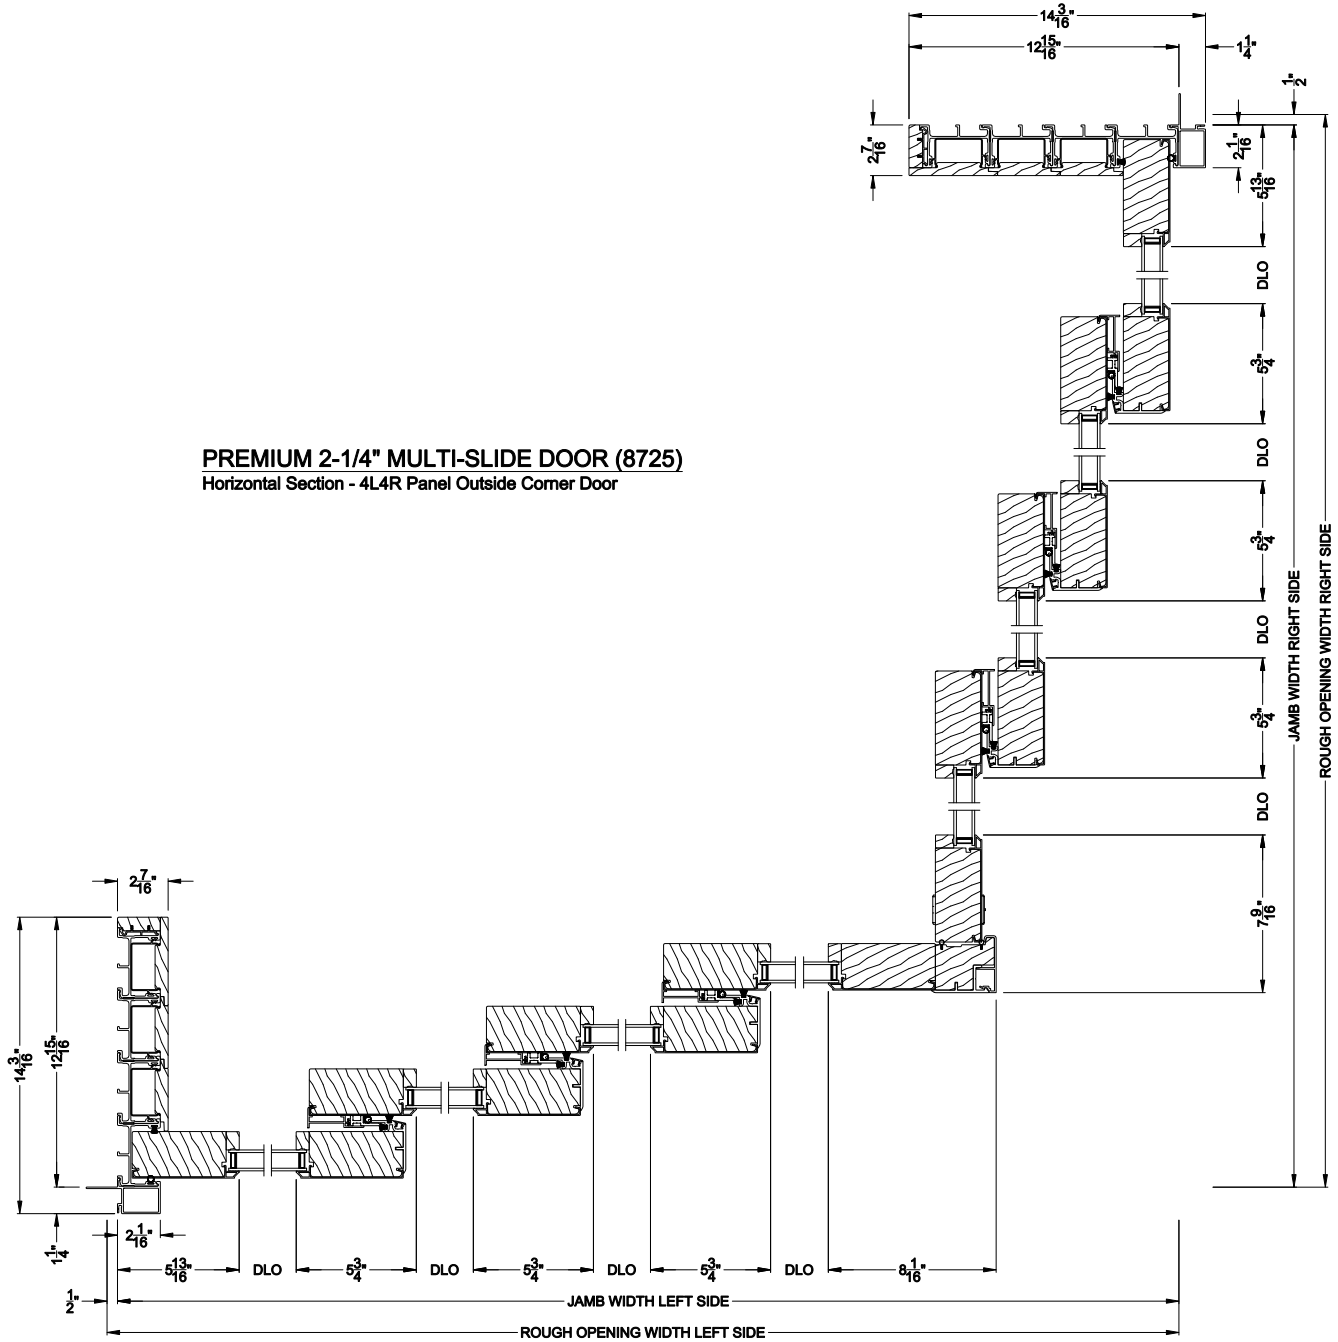

Weather Shield®

Premium Series™

2-1/4" Multi-Slide Doors

CROSS SECTION DETAILS

Note: All dimensions are approximate. Weather Shield reserves the right to change specifications without notice.

Weather Shield®

Premium Series™

2-1/4" Multi-Slide Doors

CROSS SECTION DETAILS

PREMIUM 2-1/4" MULTI-SLIDE DOOR (8725)
Horizontal Section - 4L4R Panel Outside Corner Door

Note: All dimensions are approximate. Weather Shield reserves the right to change specifications without notice.