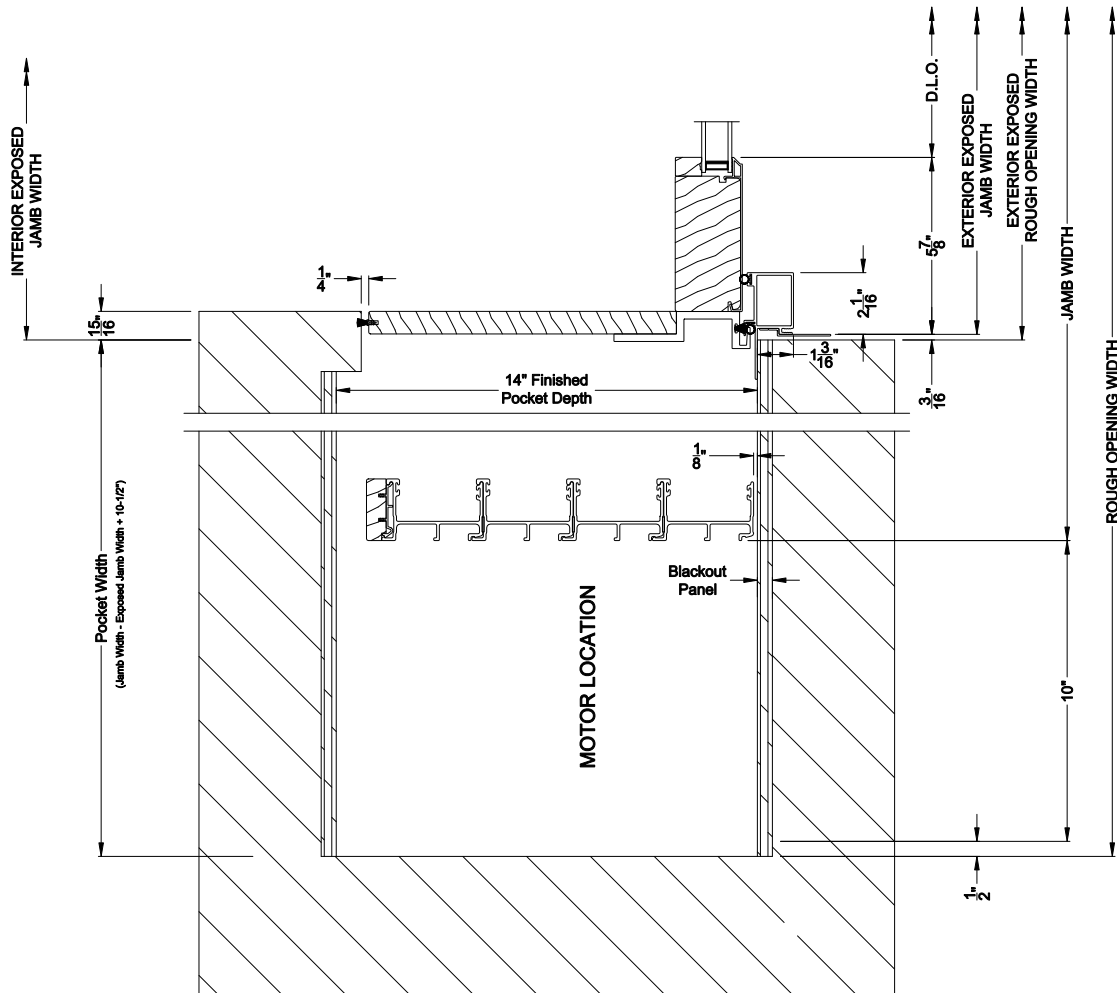

Note: All dimensions are approximate. Weather Shield reserves the right to change specifications without notice.

Weather Shield™

Premium Series™

2-1/4" Multi-Slide Doors

CROSS SECTION DETAILS

PREMIUM 2-1/4" MULTI-SLIDE PATIO DOOR (8725)
Horizontal Section - Bi-parting stiles

PREMIUM 2-1/4" MULTI-SLIDE PATIO DOOR (8725)
Horizontal Pocket Section - 4 or Bi-parting 8 Panel Door

Note: All dimensions are approximate. Weather Shield reserves the right to change specifications without notice.

Weather Shield™

Premium Series™

2-1/4" Multi-Slide Doors

CROSS SECTION DETAILS

PREMIUM 2-1/4" MULTI-SLIDE PATIO DOOR (8725)
 Horizontal Motorized Pocket Section - 4 or BI-parting 8 Panel Door

Note: All dimensions are approximate. Weather Shield reserves the right to change specifications without notice.

Weather Shield®

Premium Series™

2-1/4" Multi-Slide Doors

CROSS SECTION DETAILS

Note: All dimensions are approximate. Weather Shield reserves the right to change specifications without notice.

Weather Shield®