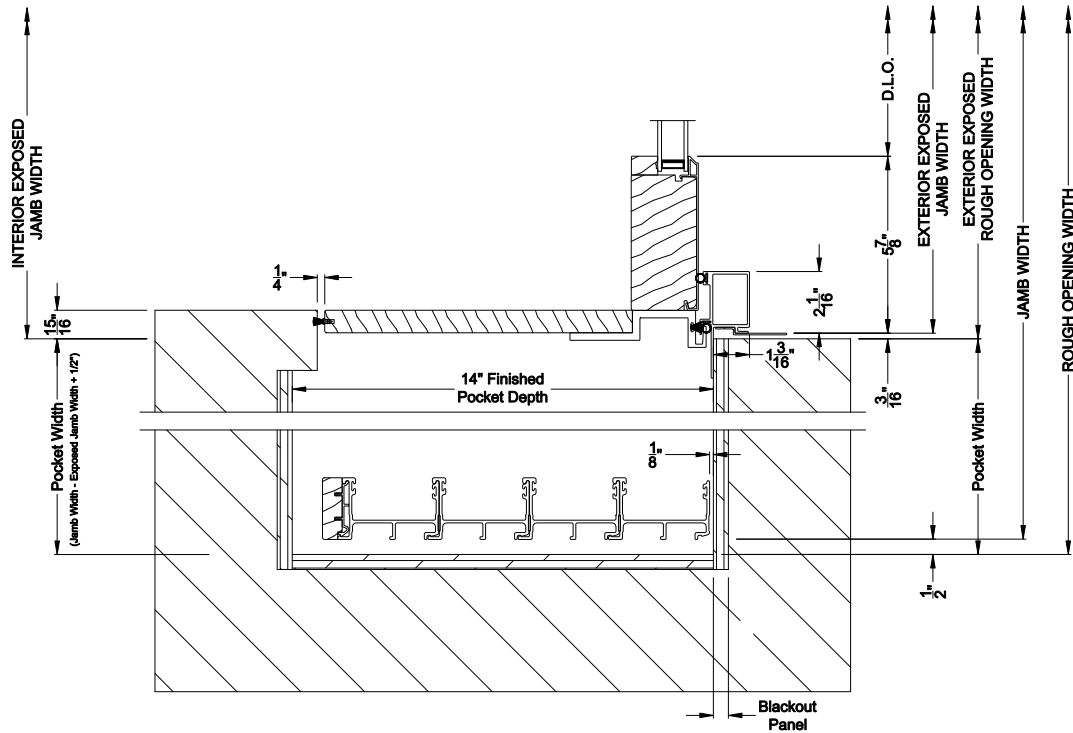

Note: All dimensions are approximate. Weather Shield reserves the right to change specifications without notice.

Weather Shield™

Premium Series™

2-1/4" Multi-Slide Doors

CROSS SECTION DETAILS

PREMIUM 2-1/4" MULTI-SLIDE PATIO DOOR (8725)
Horizontal Section - Bi-parting stiles

PREMIUM 2-1/4" MULTI-SLIDE PATIO DOOR (8725)
Horizontal Pocket Section - 4 or Bi-parting 8 Panel Door

Note: All dimensions are approximate. Weather Shield reserves the right to change specifications without notice.

Weather Shield™

Premium Series™

2-1/4" Multi-Slide Doors

CROSS SECTION DETAILS

PREMIUM 2-1/4" MULTI-SLIDE PATIO DOOR (8725)
 Horizontal Motorized Pocket Section - 4 or BI-parting 8 Panel Door

Note: All dimensions are approximate. Weather Shield reserves the right to change specifications without notice.

Weather Shield®

Premium Series™

2-1/4" Multi-Slide Doors

CROSS SECTION DETAILS

Note: All dimensions are approximate. Weather Shield reserves the right to change specifications without notice.

Weather Shield®