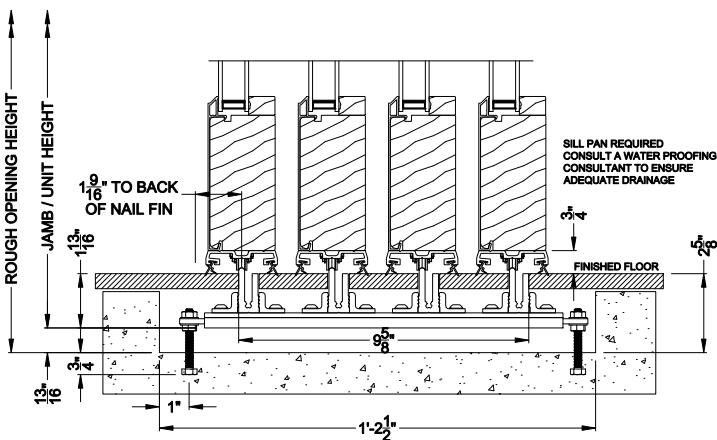

PREMIUM 2-1/4" MULTI-SLIDE PATIO DOOR (8725)
Vertical Section - with T-track sill - 4 or Bi-parting 8 Panel Door