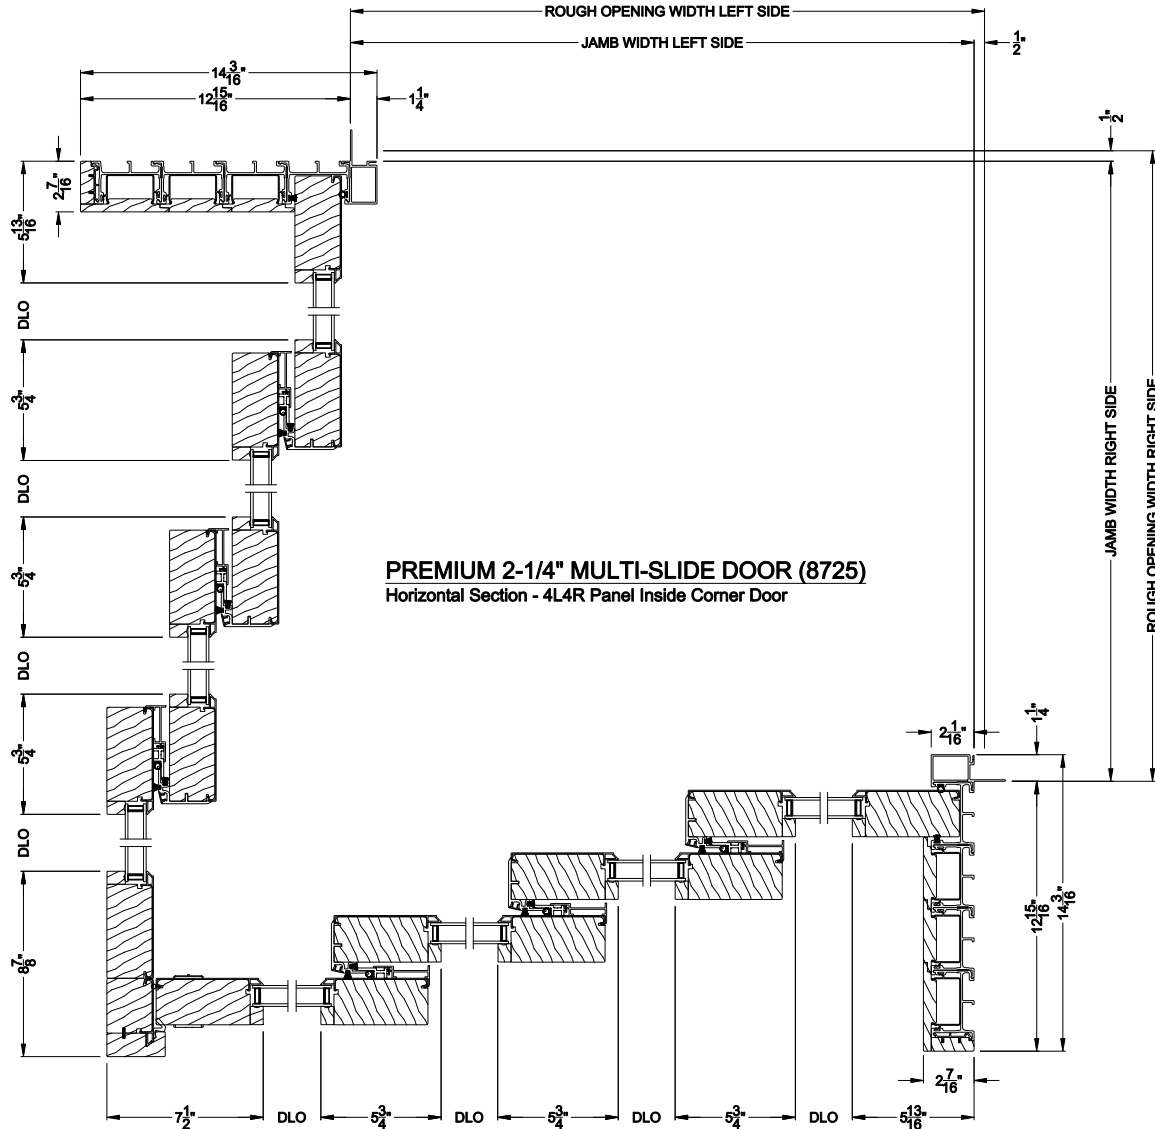

Weather Shield™

Premium Series™

2-1/4" Multi-Slide Doors

CROSS SECTION DETAILS

PREMIUM 2-1/4" MULTI-SLIDE PATIO DOOR (8725)
 Horizontal Motorized Pocket Section - 4 or BI-parting 8 Panel Door

Note: All dimensions are approximate. Weather Shield reserves the right to change specifications without notice.

Weather Shield®

Premium Series™

2-1/4" Multi-Slide Doors

CROSS SECTION DETAILS

Note: All dimensions are approximate. Weather Shield reserves the right to change specifications without notice.

Weather Shield®

Premium Series™

2-1/4" Multi-Slide Doors

CROSS SECTION DETAILS

PREMIUM 2-1/4" MULTI-SLIDE DOOR (8725)
Horizontal Section - 4L4R Panel Outside Corner Door

Note: All dimensions are approximate. Weather Shield reserves the right to change specifications without notice.