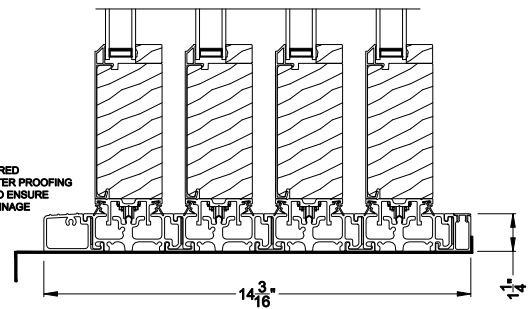

Weather Shield™ Premium Series™

2-1/4" Multi-Slide Doors CROSS SECTION DETAILS

PREMIUM 2-1/4" MULTI-SLIDE PATIO DOOR (8725)
Vertical Section - Standard Sill - 4 or Bi-parting 8 Panel Door

PREMIUM 2-1/4" MULTI-SLIDE PATIO DOOR (8725)
Vertical Section - with Sill Riser - 4 or Bi-parting 8 Panel Door

Note: All dimensions are approximate. Weather Shield reserves the right to change specifications without notice.

Weather Shield™

Premium Series™

2-1/4" Multi-Slide Doors

CROSS SECTION DETAILS

PREMIUM 2-1/4" MULTI-SLIDE PATIO DOOR (8725)
 Horizontal Section - 4 Panel Door