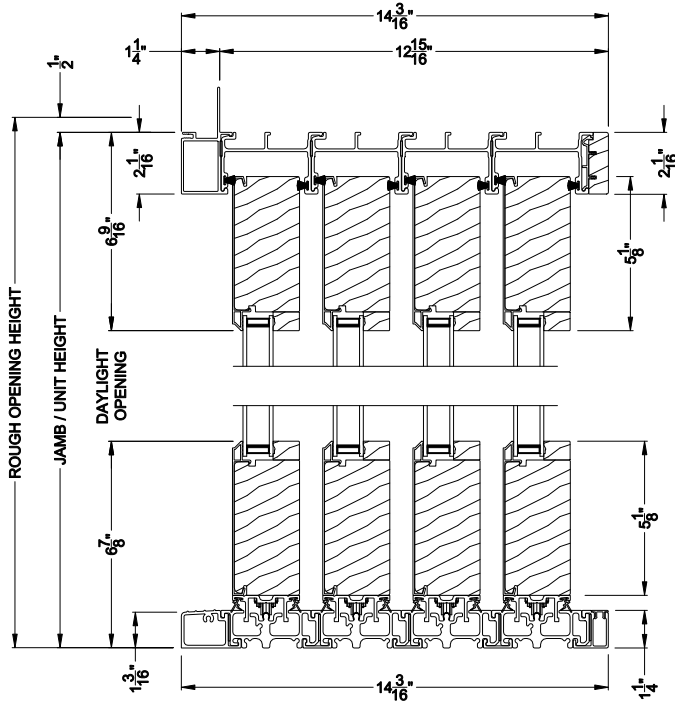

Weather Shield™ Premium Series™

2-1/4" Multi-Slide Doors CROSS SECTION DETAILS

PREMIUM 2-1/4" MULTI-SLIDE PATIO DOOR (8725)
Vertical Section - Standard Sill - 4 or Bi-parting 8 Panel Door

PREMIUM 2-1/4" MULTI-SLIDE PATIO DOOR (8725)
Vertical Section - with Sill Riser - 4 or Bi-parting 8 Panel Door

PREMIUM 2-1/4" MULTI-SLIDE PATIO DOOR (8725)
Vertical Section - With sill pan

PREMIUM 2-1/4" MULTI-SLIDE PATIO DOOR (8725)
Vertical Section - with T-track sill - 4 or Bi-parting 8 Panel Door

PREMIUM 2-1/4" MULTI-SLIDE PATIO DOOR (8725)
Vertical Section - With sill pan

Note: All dimensions are approximate. Weather Shield reserves the right to change specifications without notice.

Weather Shield™

Premium Series™

2-1/4" Multi-Slide Doors

CROSS SECTION DETAILS

PREMIUM 2-1/4" MULTI-SLIDE PATIO DOOR (8725)
 Horizontal Section - 4 Panel Door

Note: All dimensions are approximate. Weather Shield reserves the right to change specifications without notice.

Weather Shield™

Premium Series™

2-1/4" Multi-Slide Doors

CROSS SECTION DETAILS

PREMIUM 2-1/4" MULTI-SLIDE PATIO DOOR (8725)
Horizontal Section - Bi-parting stiles