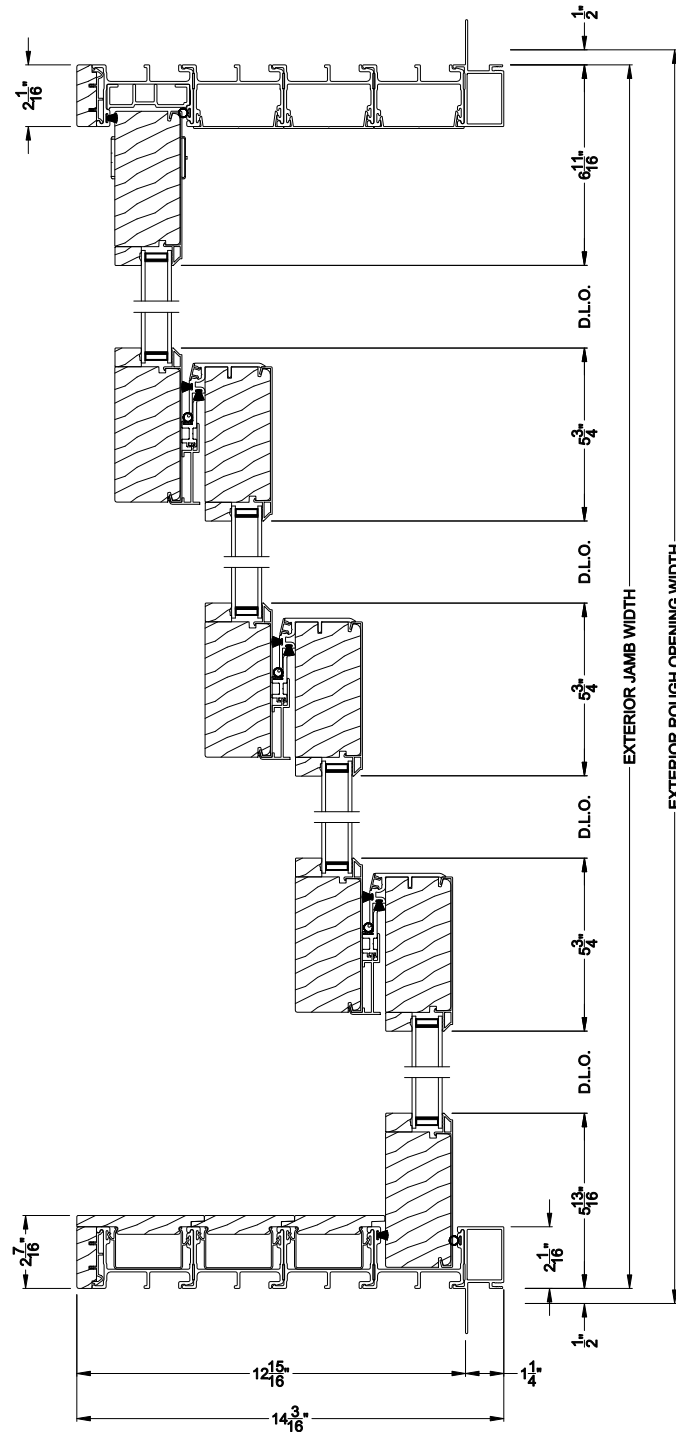

Weather Shield™ Premium Series™

2-1/4" Multi-Slide Doors CROSS SECTION DETAILS

PREMIUM 2-1/4" MULTI-SLIDE PATIO DOOR (8725)
Vertical Section - Standard Sill - 4 or Bi-parting 8 Panel Door

PREMIUM 2-1/4" MULTI-SLIDE PATIO DOOR (8725)
Vertical Section - with Sill Riser - 4 or Bi-parting 8 Panel Door

PREMIUM 2-1/4" MULTI-SLIDE PATIO DOOR (8725)
Vertical Section - With sill pan

PREMIUM 2-1/4" MULTI-SLIDE PATIO DOOR (8725)
Vertical Section - with T-track sill - 4 or Bi-parting 8 Panel Door

PREMIUM 2-1/4" MULTI-SLIDE PATIO DOOR (8725)
Vertical Section - With sill pan

Note: All dimensions are approximate. Weather Shield reserves the right to change specifications without notice.

Weather Shield™

Premium Series™

2-1/4" Multi-Slide Doors

CROSS SECTION DETAILS

PREMIUM 2-1/4" MULTI-SLIDE PATIO DOOR (8725)
 Horizontal Section - 4 Panel Door

Note: All dimensions are approximate. Weather Shield reserves the right to change specifications without notice.

Weather Shield™

Premium Series™

2-1/4" Multi-Slide Doors

CROSS SECTION DETAILS

PREMIUM 2-1/4" MULTI-SLIDE PATIO DOOR (8725)
Horizontal Section - Bi-parting stiles