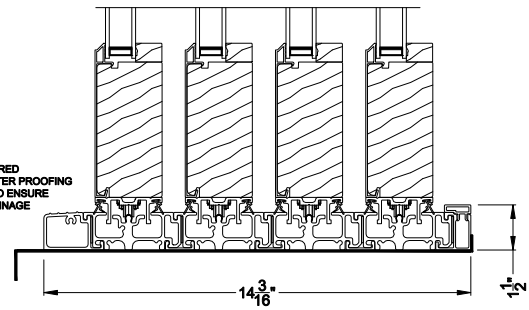

PREMIUM 2-1/4" MULTI-SLIDE PATIO DOOR (8725)
Vertical Section - With sill pan

Note: All dimensions are approximate. Weather Shield reserves the right to change specifications without notice.