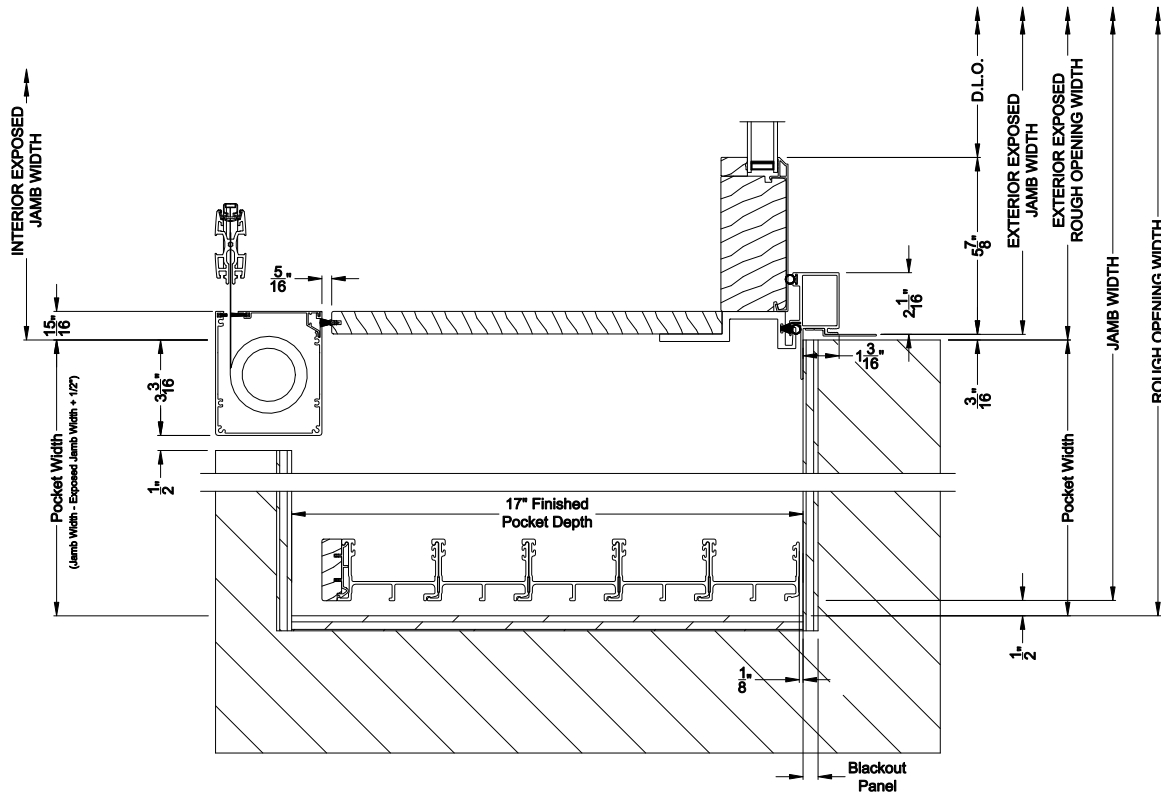

Note: All dimensions are approximate. Weather Shield reserves the right to change specifications without notice.

Weather Shield™ Premium Series™

2-1/4" Multi-Slide Doors CROSS SECTION DETAILS

Note: All dimensions are approximate. Weather Shield reserves the right to change specifications without notice.

PREMIUM 2-1/4" MULTI-SLIDE PATIO DOOR (8725)

Horizontal Section - 5 Panel Door
Shown with optional Center screen

Weather Shield™

Premium Series™

2-1/4" Multi-Slide Doors

CROSS SECTION DETAILS

PREMIUM 2-1/4" MULTI-SLIDE PATIO DOOR (8725)
Horizontal Section - Bi-parting stiles

PREMIUM 2-1/4" MULTI-SLIDE PATIO DOOR (8725)
Horizontal Section - 5 Panel or Bi-parting 10 Panel Door
Shown with optional Center screen

Note: All dimensions are approximate. Weather Shield reserves the right to change specifications without notice.