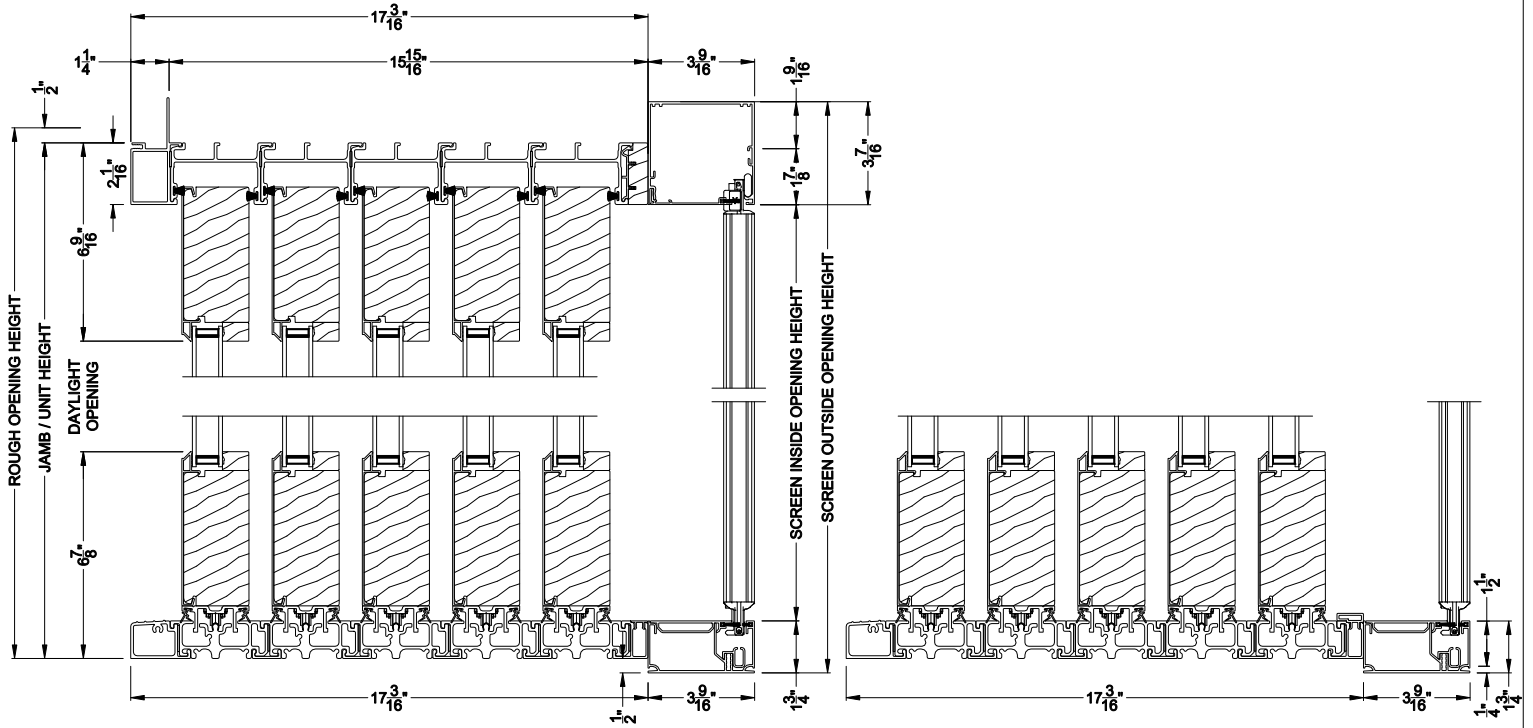

Weather Shield™

Premium Series™

2-1/4" Multi-Slide Doors

CROSS SECTION DETAILS

PREMIUM 2-1/4" MULTI-SLIDE PATIO DOOR (8725)

Vertical Section - Standard Sill - 5 or Bi-parting 10 Panel Door
Shown with optional Center screen - recess mounted

PREMIUM 2-1/4" MULTI-SLIDE PATIO DOOR (8725)

Vertical Section - with Sill Riser - 5 or Bi-parting 10 Panel Door
Shown with optional Center screen - recess mounted

PREMIUM 2-1/4" MULTI-SLIDE PATIO DOOR (8725)

Vertical Section - Standard Sill - 5 or Bi-parting 10 Panel Door
Shown with optional Center screen - flush mounted

PREMIUM 2-1/4" MULTI-SLIDE PATIO DOOR (8725)

Vertical Section - with Sill Riser - 5 or Bi-parting 10 Panel Door
Shown with optional Center screen - flush mounted

Note: All dimensions are approximate. Weather Shield reserves the right to change specifications without notice.

Weather Shield™ Premium Series™

2-1/4" Multi-Slide Doors CROSS SECTION DETAILS

Note: All dimensions are approximate. Weather Shield reserves the right to change specifications without notice.