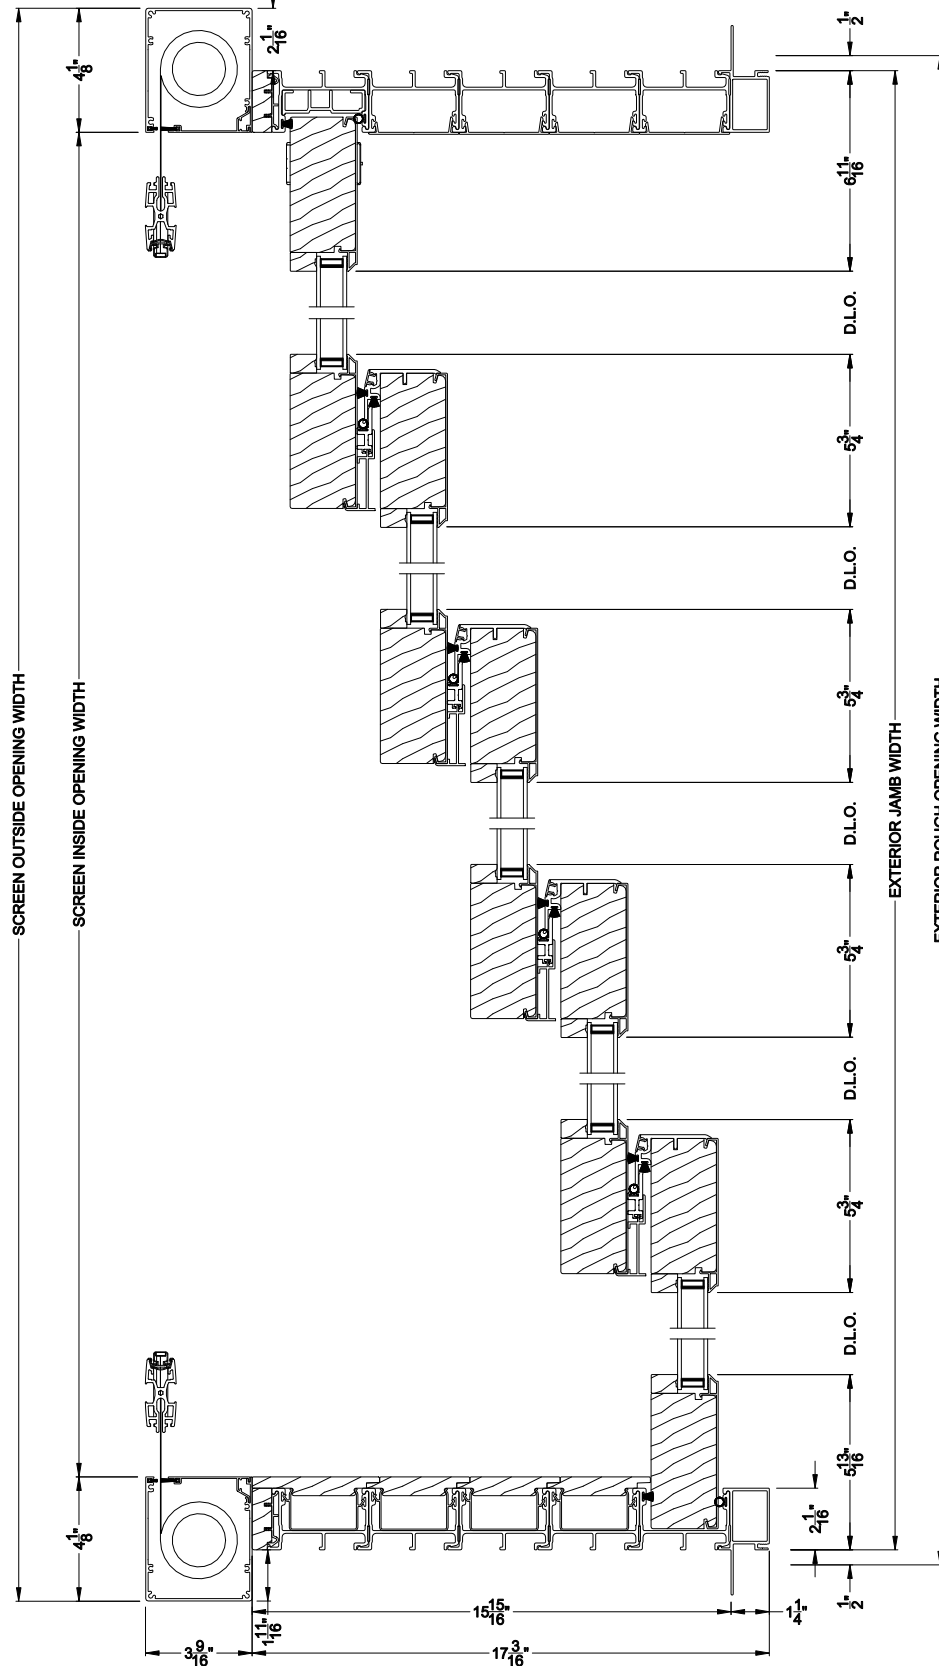

Weather Shield™

Premium Series™

2-1/4" Multi-Slide Doors

CROSS SECTION DETAILS

PREMIUM 2-1/4" MULTI-SLIDE PATIO DOOR (8725)

Vertical Section - Standard Sill - 5 or Bi-parting 10 Panel Door
Shown with optional Center screen - recess mounted

PREMIUM 2-1/4" MULTI-SLIDE PATIO DOOR (8725)

Vertical Section - with Sill Riser - 5 or Bi-parting 10 Panel Door
Shown with optional Center screen - recess mounted

PREMIUM 2-1/4" MULTI-SLIDE PATIO DOOR (8725)

Vertical Section - Standard Sill - 5 or Bi-parting 10 Panel Door
Shown with optional Center screen - flush mounted

PREMIUM 2-1/4" MULTI-SLIDE PATIO DOOR (8725)

Vertical Section - with Sill Riser - 5 or Bi-parting 10 Panel Door
Shown with optional Center screen - flush mounted

Note: All dimensions are approximate. Weather Shield reserves the right to change specifications without notice.

Weather Shield™ Premium Series™

2-1/4" Multi-Slide Doors CROSS SECTION DETAILS

Note: All dimensions are approximate. Weather Shield reserves the right to change specifications without notice.