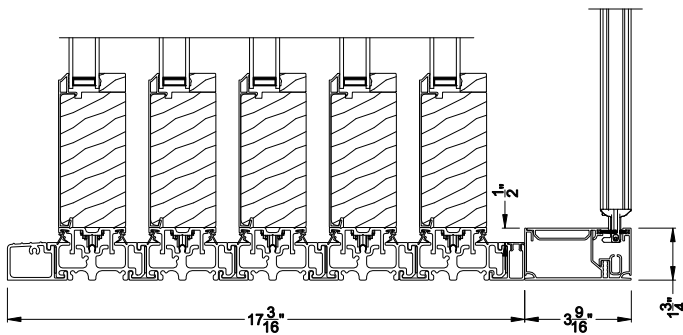

Weather Shield™

Premium Series™

2-1/4" Multi-Slide Doors

CROSS SECTION DETAILS

PREMIUM 2-1/4" MULTI-SLIDE PATIO DOOR (8725)

Vertical Section - Standard Sill - 5 or Bi-parting 10 Panel Door
Shown with optional Center screen - recess mounted

PREMIUM 2-1/4" MULTI-SLIDE PATIO DOOR (8725)

Vertical Section - with Sill Riser - 5 or Bi-parting 10 Panel Door
Shown with optional Center screen - recess mounted

PREMIUM 2-1/4" MULTI-SLIDE PATIO DOOR (8725)

Vertical Section - Standard Sill - 5 or Bi-parting 10 Panel Door
Shown with optional Center screen - flush mounted

PREMIUM 2-1/4" MULTI-SLIDE PATIO DOOR (8725)

Vertical Section - with Sill Riser - 5 or Bi-parting 10 Panel Door
Shown with optional Center screen - flush mounted

Note: All dimensions are approximate. Weather Shield reserves the right to change specifications without notice.

Weather Shield™ Premium Series™

2-1/4" Multi-Slide Doors CROSS SECTION DETAILS

Note: All dimensions are approximate. Weather Shield reserves the right to change specifications without notice.