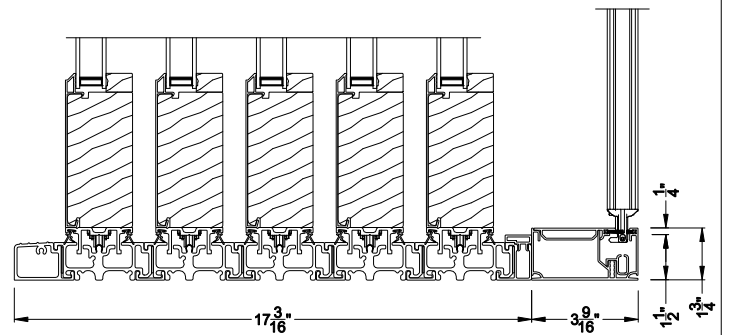

Weather Shield™

Premium Series™

2-1/4" Multi-Slide Doors

CROSS SECTION DETAILS

PREMIUM 2-1/4" MULTI-SLIDE PATIO DOOR (8725)

Vertical Section - Standard Sill - 5 or Bi-parting 10 Panel Door
Shown with optional Center screen - recess mounted

PREMIUM 2-1/4" MULTI-SLIDE PATIO DOOR (8725)

Vertical Section - with Sill Riser - 5 or Bi-parting 10 Panel Door
Shown with optional Center screen - recess mounted

PREMIUM 2-1/4" MULTI-SLIDE PATIO DOOR (8725)

Vertical Section - Standard Sill - 5 or Bi-parting 10 Panel Door
Shown with optional Center screen - flush mounted

PREMIUM 2-1/4" MULTI-SLIDE PATIO DOOR (8725)

Vertical Section - with Sill Riser - 5 or Bi-parting 10 Panel Door
Shown with optional Center screen - flush mounted

Note: All dimensions are approximate. Weather Shield reserves the right to change specifications without notice.

Weather Shield™ Premium Series™

2-1/4" Multi-Slide Doors CROSS SECTION DETAILS

Note: All dimensions are approximate. Weather Shield reserves the right to change specifications without notice.