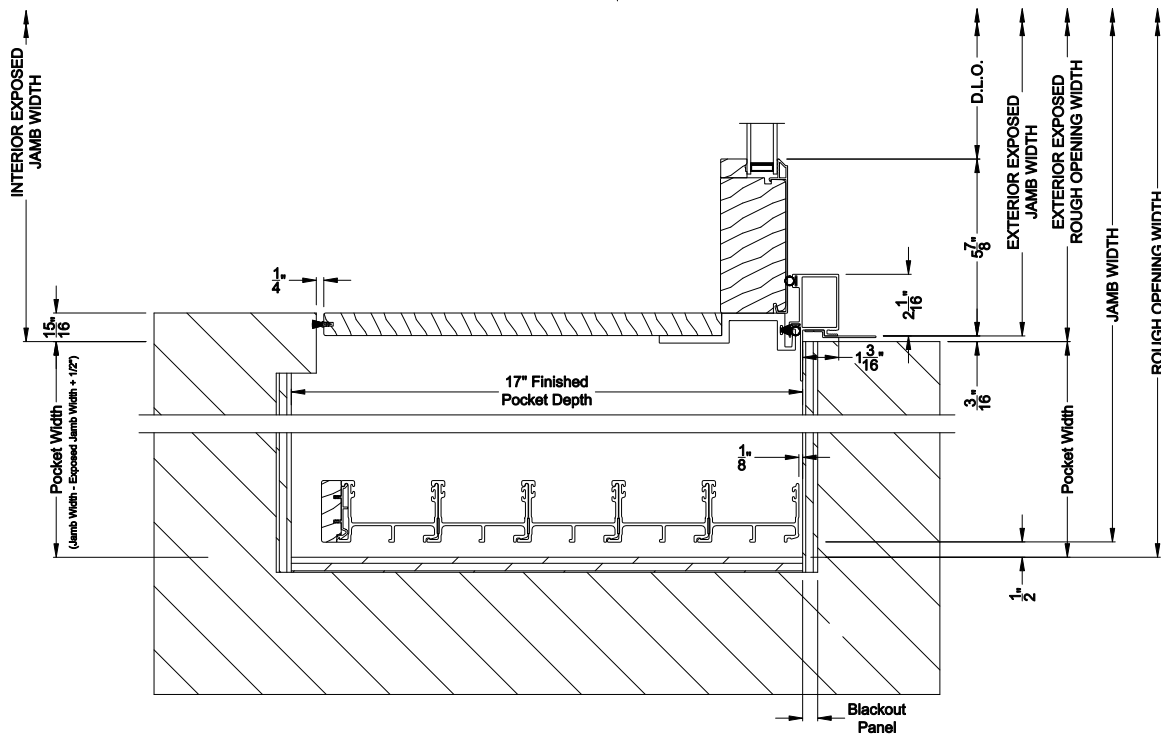

Note: All dimensions are approximate. Weather Shield reserves the right to change specifications without notice.

Weather Shield™

Premium Series™

2-1/4" Multi-Slide Doors

CROSS SECTION DETAILS

PREMIUM 2-1/4" MULTI-SLIDE PATIO DOOR (8725)
Horizontal Section - Bi-parting stiles

PREMIUM 2-1/4" MULTI-SLIDE PATIO DOOR (8725)
Horizontal Pocket Section - 5 or Bi-parting 10 Panel Door

Note: All dimensions are approximate. Weather Shield reserves the right to change specifications without notice.

Weather Shield™

Premium Series™

2-1/4" Multi-Slide Doors

CROSS SECTION DETAILS

PREMIUM 2-1/4" MULTI-SLIDE PATIO DOOR (8725)
Horizontal Motorized Pocket Section - 5 or BI-parting 10 Panel Door

Note: All dimensions are approximate. Weather Shield reserves the right to change specifications without notice.

Weather Shield®

Premium Series™

2-1/4" Multi-Slide Doors

CROSS SECTION DETAILS

Note: All dimensions are approximate. Weather Shield reserves the right to change specifications without notice.

Weather Shield®