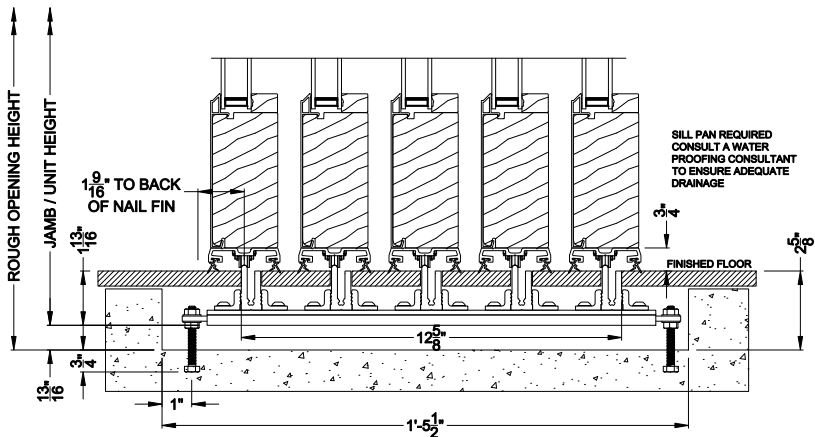

PREMIUM 2-1/4" MULTI-SLIDE PATIO DOOR (8725)
Vertical Section - with sill pan

PREMIUM 2-1/4" MULTI-SLIDE PATIO DOOR (8725)
Vertical Section - with T-track sill - 5 or Bi-parting 10 Panel Door