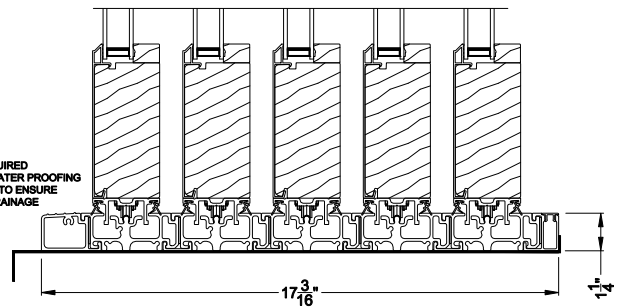

Weather Shield™

Premium Series™

2-1/4" Multi-Slide Doors

CROSS SECTION DETAILS

PREMIUM 2-1/4" MULTI-SLIDE PATIO DOOR (8725)
Vertical Section - Standard Sill - 5 or Bi-parting 10 Panel Door

PREMIUM 2-1/4" MULTI-SLIDE PATIO DOOR (8725)
Vertical Section - with Sill Riser - 5 or Bi-parting 10 Panel Door

Note: All dimensions are approximate. Weather Shield reserves the right to change specifications without notice.

Weather Shield™

Premium Series™

2-1/4" Multi-Slide Doors

CROSS SECTION DETAILS

PREMIUM 2-1/4" MULTI-SLIDE PATIO DOOR (8725)
Horizontal Section - 5 Panel Door