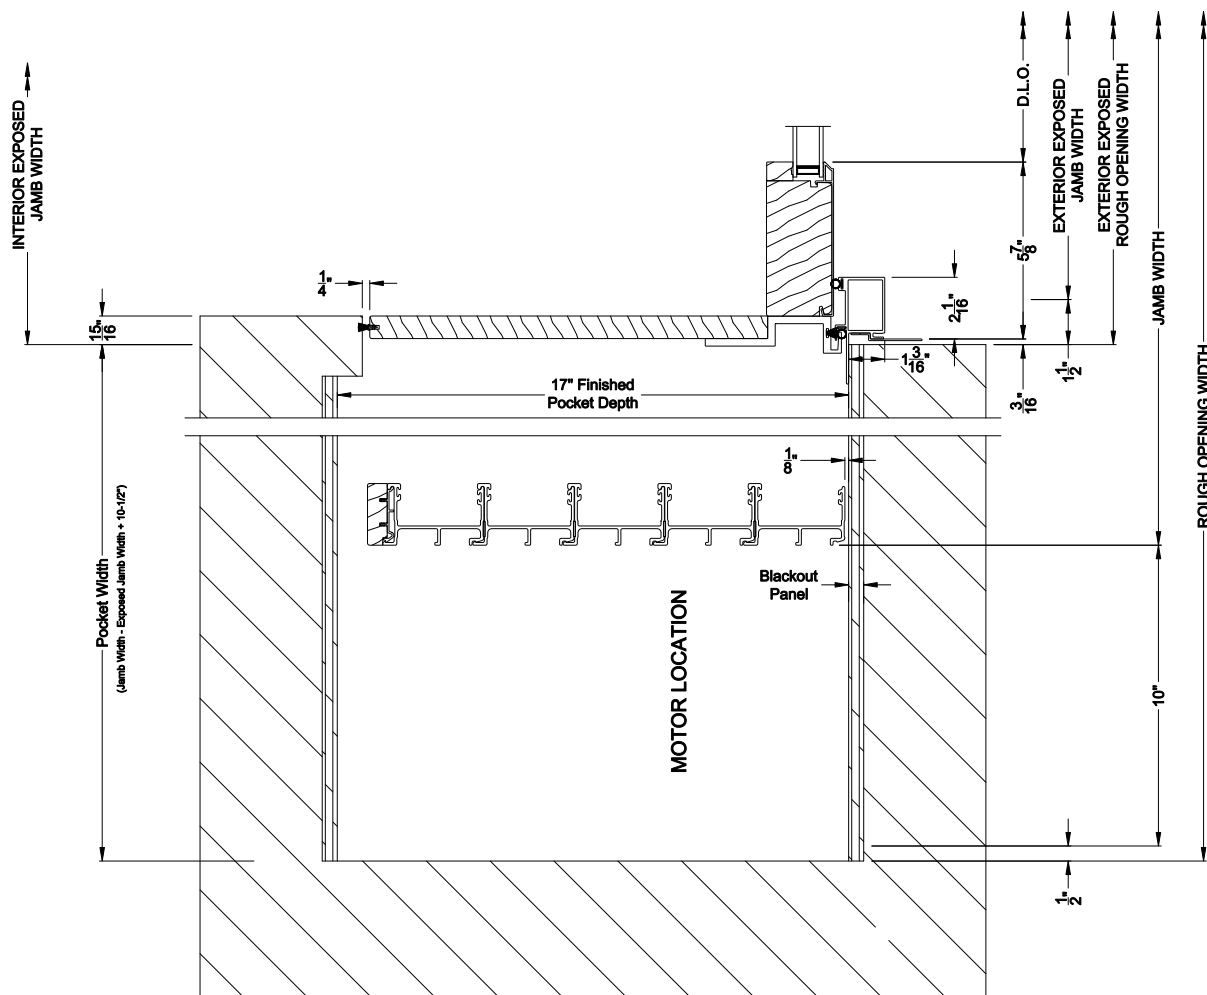

PREMIUM 2-1/4" MULTI-SLIDE PATIO DOOR (8725)
Horizontal Pocket Section - 5 or Bi-parting 10 Panel Door

Note: All dimensions are approximate. Weather Shield reserves the right to change specifications without notice.

Weather Shield™

Premium Series™

2-1/4" Multi-Slide Doors

CROSS SECTION DETAILS

PREMIUM 2-1/4" MULTI-SLIDE PATIO DOOR (8725)
Horizontal Motorized Pocket Section - 5 or BI-parting 10 Panel Door

Note: All dimensions are approximate. Weather Shield reserves the right to change specifications without notice.

Weather Shield®

Premium Series™

2-1/4" Multi-Slide Doors

CROSS SECTION DETAILS

Note: All dimensions are approximate. Weather Shield reserves the right to change specifications without notice.

Weather Shield®

Premium Series™

2-1/4" Multi-Slide Doors

CROSS SECTION DETAILS

PREMIUM 2-1/4" MULTI-SLIDE DOOR (8725)
Horizontal Section - 5L5R Panel Outside Corner Door

Note: All dimensions are approximate. Weather Shield reserves the right to change specifications without notice.