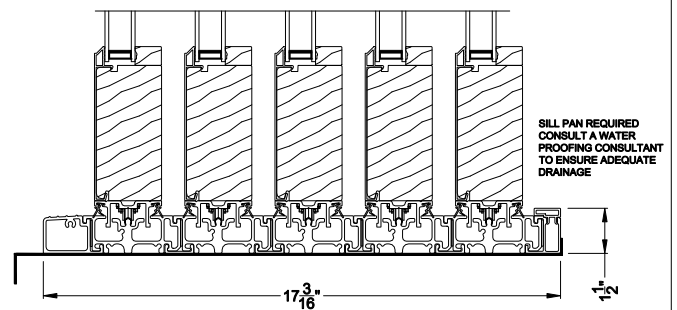

PREMIUM 2-1/4" MULTI-SLIDE PATIO DOOR (8725)
Vertical Section - with sill pan

Note: All dimensions are approximate. Weather Shield reserves the right to change specifications without notice.