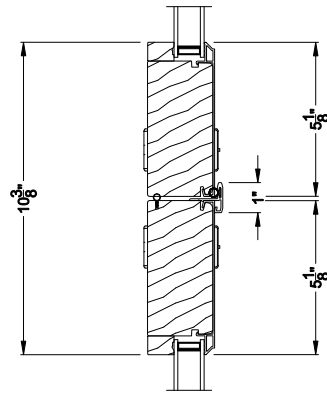

Note: All dimensions are approximate. Weather Shield reserves the right to change specifications without notice.

Weather Shield™

Premium Series™

2-1/4" Multi-Slide Doors

CROSS SECTION DETAILS

PREMIUM 2-1/4" MULTI-SLIDE PATIO DOOR (8725)
Horizontal Section - 5 Panel Door

Note: All dimensions are approximate. Weather Shield reserves the right to change specifications without notice.

Weather Shield™

Premium Series™

2-1/4" Multi-Slide Doors

CROSS SECTION DETAILS

PREMIUM 2-1/4" MULTI-SLIDE PATIO DOOR (8725)
Horizontal Section - Bi-parting stiles