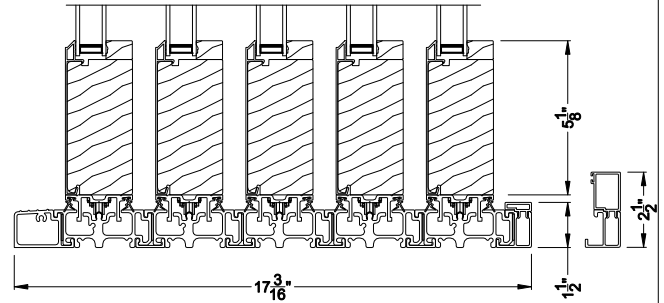

Weather Shield™

Premium Series™

2-1/4" Multi-Slide Doors

CROSS SECTION DETAILS

PREMIUM 2-1/4" MULTI-SLIDE PATIO DOOR (8725)
Vertical Section - Standard Sill - 5 or Bi-parting 10 Panel Door

PREMIUM 2-1/4" MULTI-SLIDE PATIO DOOR (8725)
Vertical Section - with Sill Riser - 5 or Bi-parting 10 Panel Door

PREMIUM 2-1/4" MULTI-SLIDE PATIO DOOR (8725)
Vertical Section - with sill pan

PREMIUM 2-1/4" MULTI-SLIDE PATIO DOOR (8725)
Vertical Section - with T-track sill - 5 or Bi-parting 10 Panel Door

PREMIUM 2-1/4" MULTI-SLIDE PATIO DOOR (8725)
Vertical Section - with sill pan

Note: All dimensions are approximate. Weather Shield reserves the right to change specifications without notice.

Weather Shield™

Premium Series™

2-1/4" Multi-Slide Doors

CROSS SECTION DETAILS

PREMIUM 2-1/4" MULTI-SLIDE PATIO DOOR (8725)
Horizontal Section - 5 Panel Door

Note: All dimensions are approximate. Weather Shield reserves the right to change specifications without notice.

Weather Shield™

Premium Series™

2-1/4" Multi-Slide Doors

CROSS SECTION DETAILS

PREMIUM 2-1/4" MULTI-SLIDE PATIO DOOR (8725)
Horizontal Section - Bi-parting stiles