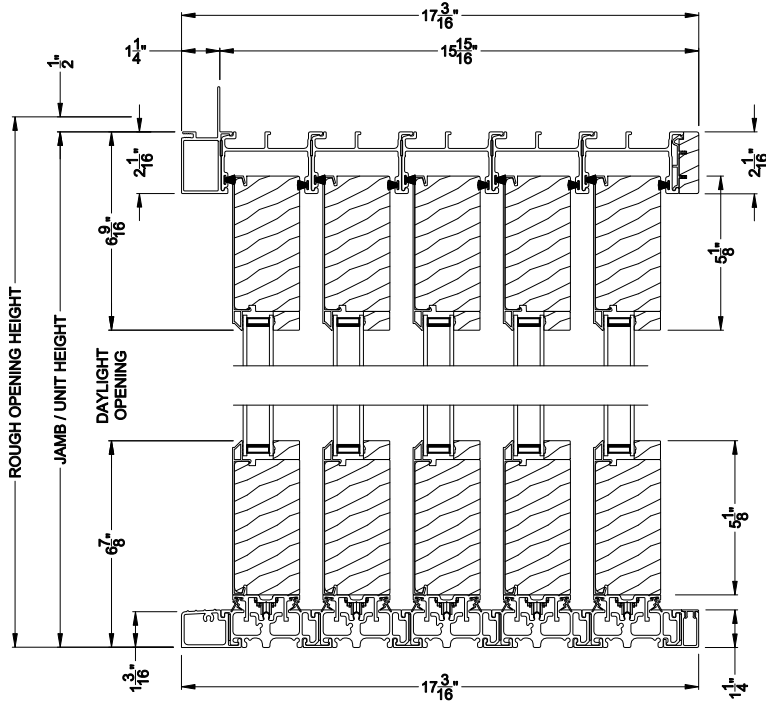

Weather Shield™

Premium Series™

2-1/4" Multi-Slide Doors

CROSS SECTION DETAILS

PREMIUM 2-1/4" MULTI-SLIDE PATIO DOOR (8725)
Vertical Section - Standard Sill - 5 or Bi-parting 10 Panel Door

PREMIUM 2-1/4" MULTI-SLIDE PATIO DOOR (8725)
Vertical Section - with Sill Riser - 5 or Bi-parting 10 Panel Door

PREMIUM 2-1/4" MULTI-SLIDE PATIO DOOR (8725)
Vertical Section - with sill pan

PREMIUM 2-1/4" MULTI-SLIDE PATIO DOOR (8725)
Vertical Section - with T-track sill - 5 or Bi-parting 10 Panel Door

PREMIUM 2-1/4" MULTI-SLIDE PATIO DOOR (8725)
Vertical Section - with sill pan

Note: All dimensions are approximate. Weather Shield reserves the right to change specifications without notice.

Weather Shield™

Premium Series™

2-1/4" Multi-Slide Doors

CROSS SECTION DETAILS

PREMIUM 2-1/4" MULTI-SLIDE PATIO DOOR (8725)
Horizontal Section - 5 Panel Door

Note: All dimensions are approximate. Weather Shield reserves the right to change specifications without notice.

Weather Shield™

Premium Series™

2-1/4" Multi-Slide Doors

CROSS SECTION DETAILS

PREMIUM 2-1/4" MULTI-SLIDE PATIO DOOR (8725)
Horizontal Section - Bi-parting stiles