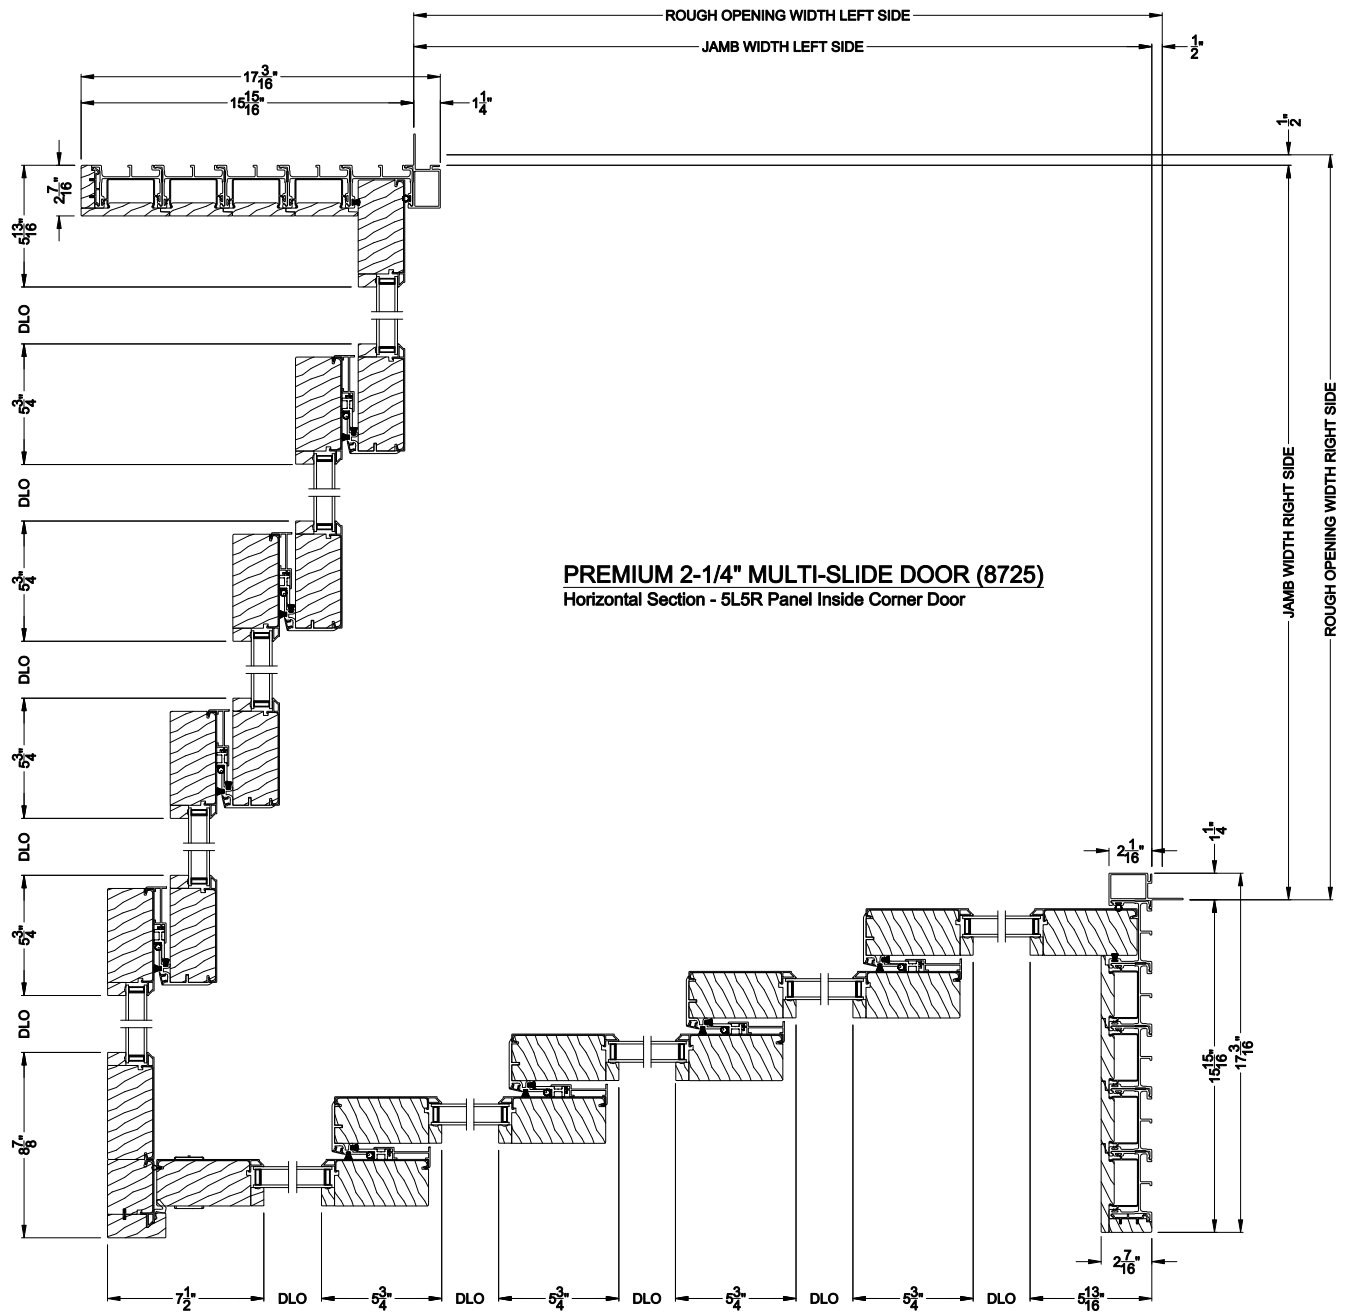

Weather Shield™

Premium Series™

2-1/4" Multi-Slide Doors

CROSS SECTION DETAILS

PREMIUM 2-1/4" MULTI-SLIDE PATIO DOOR (8725)
Horizontal Motorized Pocket Section - 5 or BI-parting 10 Panel Door

Note: All dimensions are approximate. Weather Shield reserves the right to change specifications without notice.

Weather Shield®

Premium Series™

2-1/4" Multi-Slide Doors

CROSS SECTION DETAILS

Note: All dimensions are approximate. Weather Shield reserves the right to change specifications without notice.

Weather Shield®

Premium Series™

2-1/4" Multi-Slide Doors

CROSS SECTION DETAILS

PREMIUM 2-1/4" MULTI-SLIDE DOOR (8725)
Horizontal Section - 5L5R Panel Outside Corner Door

Note: All dimensions are approximate. Weather Shield reserves the right to change specifications without notice.