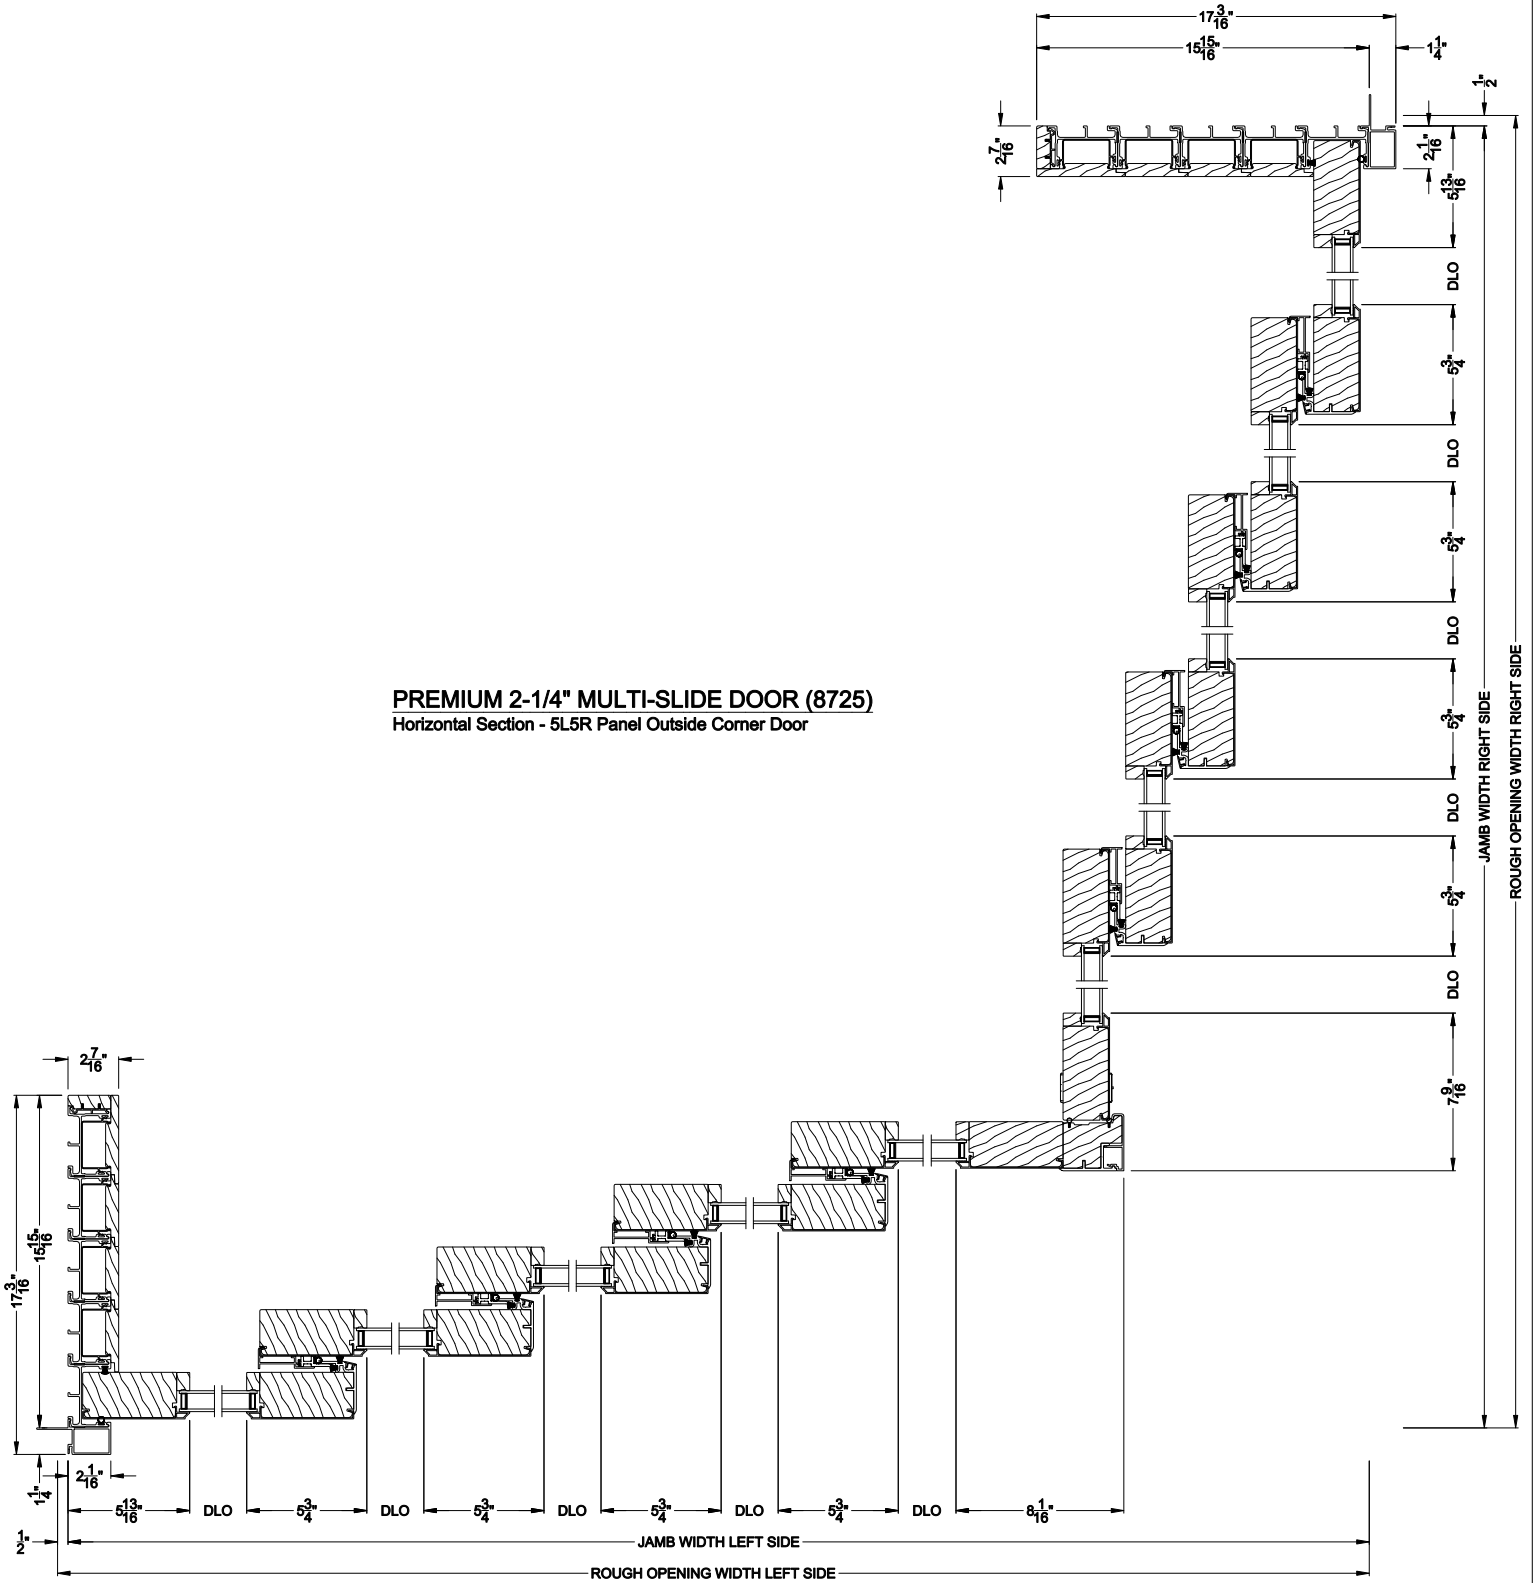

Weather Shield®

Premium Series™

2-1/4" Multi-Slide Doors

CROSS SECTION DETAILS

Note: All dimensions are approximate. Weather Shield reserves the right to change specifications without notice.

Weather Shield®

Premium Series™

2-1/4" Multi-Slide Doors

CROSS SECTION DETAILS

PREMIUM 2-1/4" MULTI-SLIDE DOOR (8725)
Horizontal Section - 5L5R Panel Outside Corner Door

Note: All dimensions are approximate. Weather Shield reserves the right to change specifications without notice.