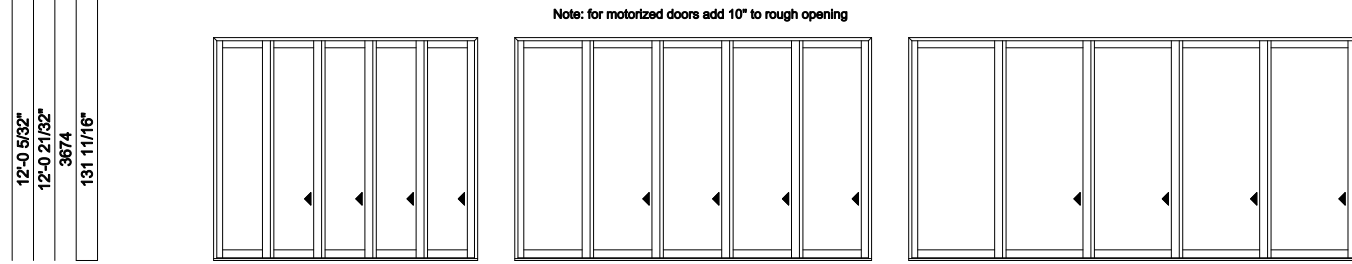

5L shown; 5R available

Multi-Slide Doors - 2-1/4" Panel (8725) 5 Panel

Jamb Dimension	28'-8 1/4"
Rough Opening	28'-9 1/4"
Soft Metric R.O. (mm)	8769
Glass Size	62 3/4"

Note: for motorized doors add 10" to rough opening

5L shown; 5R available

Multi-Slide Doors - 2-1/4" Panel (8725) 5 Panel

Jamb Dimension	13'-8 1/4"	18'-8 1/4"	23'-8 1/4"
Rough Opening	13'-9 1/4"	18'-9 1/4"	23'-9 1/4"
Soft Metric R.O. (mm)	4197	5721	7245
Glass Size	26 3/4"	38 3/4"	50 3/4"