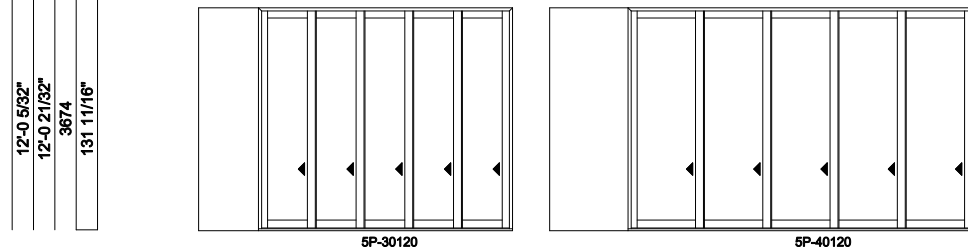

Multi-Slide Doors - 2-1/4" Panel (8725) 5 Panel Pocket

Exposed Jamb Dimension	13'-8 5/16"	18'-8 5/16"
Jamb Dimension	16'-11"	22'-11"
Rough Opening	17'-0"	23'-0"
Soft Metric R.O. (mm)	5182	7010
Glass Size	26 3/4"	38 3/4"

Note: for motorized doors add 10" to rough opening