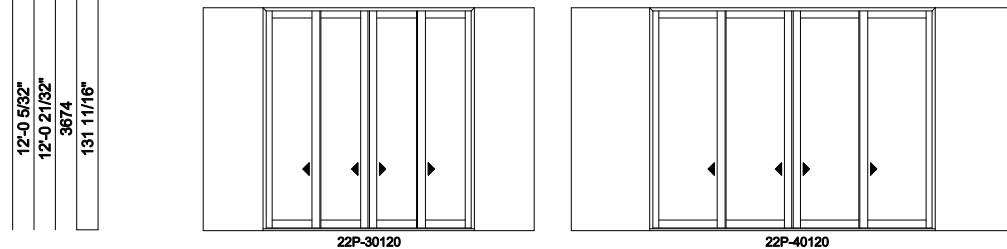

Multi-Slide Doors - 2-1/4" Panel (8725) 2L2R Panel Pocket

Exposed Jamb Dimension	11'-4 21/32"	15'-4 21/32"
Jamb Dimension	17'-10 1/32"	23'-10 1/32"
Rough Opening	17'-11 1/32"	23'-11 1/32"
Soft Metric R.O. (mm)	5462	7291
Glass Size	26 3/4"	38 3/4"

Note: for motorized doors add 20" to rough opening