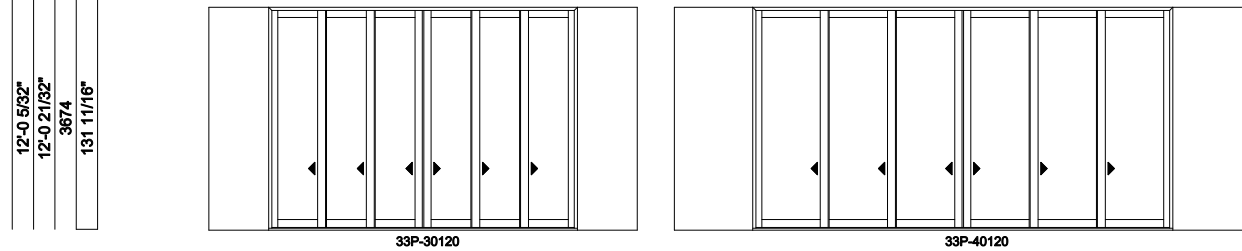

Multi-Slide Doors - 2-1/4" Panel (8725) 3L3R Panel Pocket

Exposed Jamb Dimension	16'-7 21/32"	22'-7 21/32"
Jamb Dimension	23'-1 1/32"	31'-1 1/32"
Rough Opening	23'-2 1/32"	31'-2 1/32"
Soft Metric R.O. (mm)	7062	9500
Glass Size	26 3/4"	38 3/4"

Note: for motorized doors add 20" to rough opening