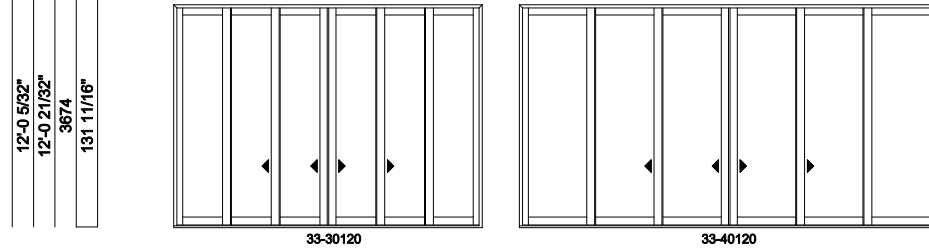

Multi-Slide Doors - 2-1/4" Panel (8725) 3L3R Panel

Jamb Dimension	16'-7 17/32"	22'-7 17/32"
Rough Opening	16'-8 17/32"	22'-8 17/32"
Soft Metric R.O. (mm)	5093	6922
Glass Size	26 3/4"	38 3/4"

Note: for motorized doors add 20" to rough opening