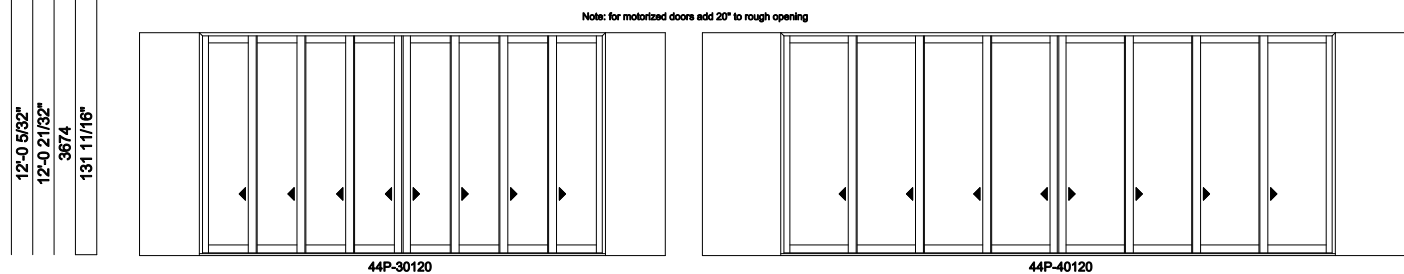

Multi-Slide Doors - 2-1/4" Panel (8725) 4L4R Panel Pocket

Exposed Jamb Dimension	21'-10 21/32"	29'-10 21/32"
Jamb Dimension	28'-4 1/32"	38'-4 1/32"
Rough Opening	28'-5 1/32"	38'-5 1/32"
Soft Metric R.O. (mm)	8662	11710
Glass Size	26 3/4"	38 3/4"