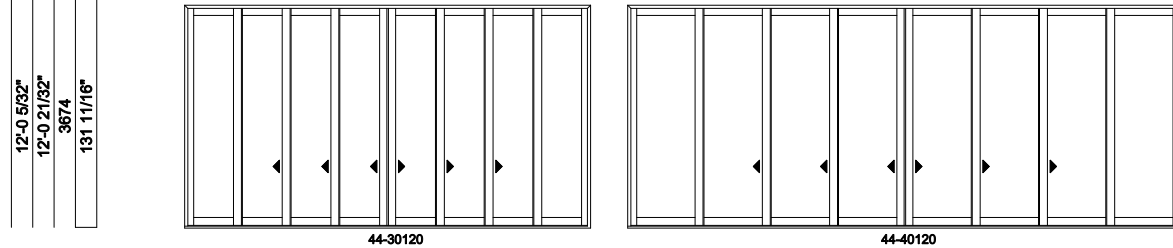

Multi-Slide Doors - 2-1/4" Panel (8725) 4L4R Panel

Jamb Dimension	21'-10 17/32"	29'-10 17/32"
Rough Opening	21'-11 17/32"	29'-11 17/32"
Soft Metric R.O. (mm)	6694	9132
Glass Size	26 3/4"	38 3/4"

Note: for motorized doors add 20" to rough opening