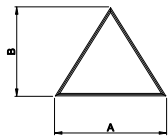

**Eyebrow  
with Extended Legs**

**Quarter Eyebrow  
with Extended Legs**

**Half Circle  
with Extended Legs**

**Quarter Circle  
with Extended Legs**

**Half Circle**

**Quarter Circle**

**Archtop**

**Quarter Archtop**

**Full Circle**

**Gothic  
with Extended Legs**

**Diamond**

**Hexagon**

**Isosceles Triangle**

**Right Triangle**

**Trapezoid**

**Pentagon**

**Rectangle**

**Octagon**

Direct-Set Special Shape (1311) Insulated Glass

A - Rough Opening Width

B - Rough Opening Height

C - Rough Opening Leg

For availability of sizes and specialty shapes not shown contact Weather Shield