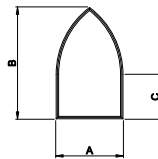

**Eyebrow  
with Extended Legs**

**Quarter Eyebrow  
with Extended Legs**

**Half Circle  
with Extended Legs**

**Quarter Circle  
with Extended Legs**

**Half Circle**

**Quarter Circle**

**Archtop**

**Quarter Archtop**

**Full Circle**

**Gothic  
with Extended Legs**

**Diamond**

**Hexagon**

**Isosceles Triangle**

**Right Triangle**

**Trapezoid**

**Pentagon**

**Rectangle**

**Octagon**

Direct-Set Special Shape (1311) Insulated Glass

A - Rough Opening Width

B - Rough Opening Height

C - Rough Opening Leg

For availability of sizes and specialty shapes not shown contact Weather Shield