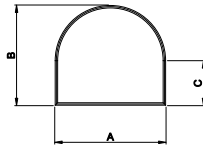

**Eyebrow  
with Extended Legs**

**Quarter Eyebrow  
with Extended Legs**

**Half Circle  
with Extended Legs**

**Quarter Circle  
with Extended Legs**

**Half Circle**

**Quarter Circle**

**Archtop**

**Quarter Archtop**

**Full Circle**

**Gothic  
with Extended Legs**

**Diamond**

**Hexagon**

**Isosceles Triangle**

**Right Triangle**

**Trapezoid**

**Pentagon**

**Rectangle**

**Octagon**

Direct-Set Special Shape (1311) Insulated Glass

A - Rough Opening Width

B - Rough Opening Height

C - Rough Opening Leg

For availability of sizes and specialty shapes not shown contact Weather Shield