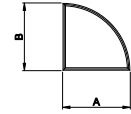

**Eyebrow  
with Extended Legs**

**Quarter Eyebrow  
with Extended Legs**

**Half Circle  
with Extended Legs**

**Quarter Circle  
with Extended Legs**

**Half Circle**

**Quarter Circle**

**Archtop**

**Quarter Archtop**

**Full Circle**

**Gothic  
with Extended Legs**

**Diamond**

**Hexagon**

**Isosceles Triangle**

**Right Triangle**

**Trapezoid**

**Pentagon**

**Rectangle**

**Octagon**

Direct-Set Special Shape (1311) Insulated Glass

A - Rough Opening Width

B - Rough Opening Height

C - Rough Opening Leg

For availability of sizes and specialty shapes not shown contact Weather Shield