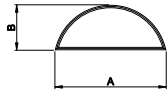

**Eyebrow  
with Extended Legs**

**Quarter Eyebrow  
with Extended Legs**

**Half Circle  
with Extended Legs**

**Quarter Circle  
with Extended Legs**

**Half Circle**

**Quarter Circle**

**Archtop**

**Quarter Archtop**

**Full Circle**

**Gothic  
with Extended Legs**

**Diamond**

**Hexagon**

**Isosceles Triangle**

**Right Triangle**

**Trapezoid**

**Pentagon**

**Rectangle**

**Octagon**

Direct-Set Special Shape (1311) Insulated Glass

A - Rough Opening Width

B - Rough Opening Height

C - Rough Opening Leg

For availability of sizes and specialty shapes not shown contact Weather Shield