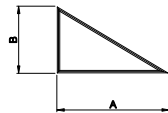

**Eyebrow  
with Extended Legs**

**Quarter Eyebrow  
with Extended Legs**

**Half Circle  
with Extended Legs**

**Quarter Circle  
with Extended Legs**

**Half Circle**

**Quarter Circle**

**Archtop**

**Quarter Archtop**

**Full Circle**

**Gothic  
with Extended Legs**

**Diamond**

**Hexagon**

**Isosceles Triangle**

**Right Triangle**

**Trapezoid**

**Pentagon**

**Rectangle**

**Octagon**

Direct-Set Special Shape (1311) Insulated Glass

A - Rough Opening Width

B - Rough Opening Height

C - Rough Opening Leg

For availability of sizes and specialty shapes not shown contact Weather Shield