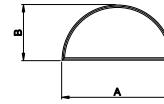

**Eyebrow  
with Extended Legs**

**Quarter Eyebrow  
with Extended Legs**

**Half Circle  
with Extended Legs**

**Quarter Circle  
with Extended Legs**

**Half Circle**

**Quarter Circle**

**Archtop**

**Quarter Archtop**

**Full Circle**

**Gothic  
with Extended Legs**

**Diamond**

**Hexagon**

**Isosceles Triangle**

**Right Triangle**

**Trapezoid**

**Pentagon**

**Rectangle**

**Octagon**

Direct-Set Special Shape (1311) Insulated Glass

A - Rough Opening Width

B - Rough Opening Height

C - Rough Opening Leg

For availability of sizes and specialty shapes not shown contact Weather Shield