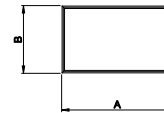

**Eyebrow  
with Extended Legs**

**Quarter Eyebrow  
with Extended Legs**

**Half Circle  
with Extended Legs**

**Quarter Circle  
with Extended Legs**

**Half Circle**

**Quarter Circle**

**Archtop**

**Quarter Archtop**

**Full Circle**

**Gothic  
with Extended Legs**

**Diamond**

**Hexagon**

**Isosceles Triangle**

**Right Triangle**

**Trapezoid**

**Pentagon**

**Rectangle**

**Octagon**

Direct-Set Special Shape (1311) Insulated Glass

A - Rough Opening Width

B - Rough Opening Height

C - Rough Opening Leg

For availability of sizes and specialty shapes not shown contact Weather Shield