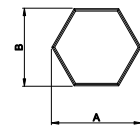

**Eyebrow  
with Extended Legs**

**Quarter Eyebrow  
with Extended Legs**

**Half Circle  
with Extended Legs**

**Quarter Circle  
with Extended Legs**

**Half Circle**

**Quarter Circle**

**Archtop**

**Quarter Archtop**

**Full Circle**

**Gothic  
with Extended Legs**

**Diamond**

**Hexagon**

**Isosceles Triangle**

**Right Triangle**

**Trapezoid**

**Pentagon**

**Rectangle**

**Octagon**

Direct-Set Special Shape (1311) Insulated Glass

A - Rough Opening Width

B - Rough Opening Height

C - Rough Opening Leg

For availability of sizes and specialty shapes not shown contact Weather Shield