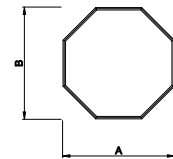

**Eyebrow  
with Extended Legs**

**Quarter Eyebrow  
with Extended Legs**

**Half Circle  
with Extended Legs**

**Quarter Circle  
with Extended Legs**

**Half Circle**

**Quarter Circle**

**Archtop**

**Quarter Archtop**

**Full Circle**

**Gothic  
with Extended Legs**

**Diamond**

**Hexagon**

**Isosceles Triangle**

**Right Triangle**

**Trapezoid**

**Pentagon**

**Rectangle**

**Octagon**

Direct-Set Special Shape (1311) Insulated Glass

A - Rough Opening Width

B - Rough Opening Height

C - Rough Opening Leg

For availability of sizes and specialty shapes not shown contact Weather Shield