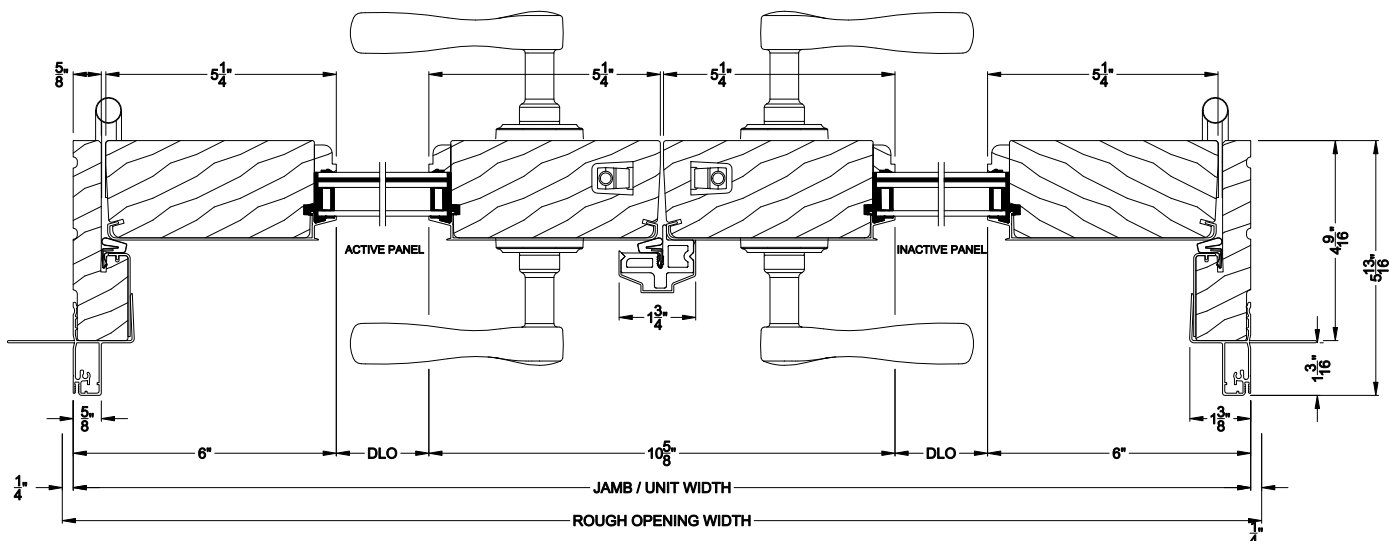

Weather Shield®

Premium Coastal™ - IG

Hinged Patio Doors

CROSS SECTION DETAILS

PREMIUM COASTAL IG INSWING DOOR (1507)
Vertical Section

PREMIUM COASTAL IG INSWING DOOR (1507)
Horizontal Section - Single Door

PREMIUM COASTAL IG INSWING DOOR
Vertical Section - ADA Sill

PREMIUM COASTAL IG INSWING DOOR (1507)
Horizontal Section - Double Door

Note: All dimensions are approximate. Weather Shield reserves the right to change specifications without notice.

Weather Shield®

Premium Coastal™ - IG

Hinged Patio Doors

CROSS SECTION DETAILS

PREMIUM COASTAL IG INSWING DOOR (1507)
Vertical Section - 6-9/16" Jamb

PREMIUM COASTAL IG INSWING DOOR (1507)
Horizontal Section - Single Door - 6-9/16" Jamb

PREMIUM COASTAL IG INSWING DOOR
Vertical Section - ADA Sill - 6-9/16" Jamb

PREMIUM COASTAL IG INSWING DOOR (1507)
Horizontal Section - Double Door - 6-9/16" Jamb

Note: All dimensions are approximate. Weather Shield reserves the right to change specifications without notice.