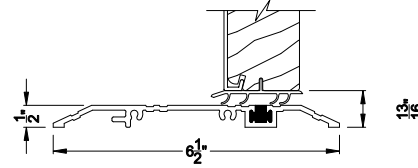

Weather Shield®

Premium Coastal™ - IG

Hinged Patio Doors

CROSS SECTION DETAILS

PREMIUM COASTAL IG INSWING DOOR (1507)
Vertical Section

PREMIUM COASTAL IG INSWING DOOR (1507)
Horizontal Section - Single Door

PREMIUM COASTAL IG INSWING DOOR
Vertical Section - ADA Sill

PREMIUM COASTAL IG INSWING DOOR (1507)
Horizontal Section - Double Door

Note: All dimensions are approximate. Weather Shield reserves the right to change specifications without notice.

Weather Shield®

Premium Coastal™ - IG

Hinged Patio Doors

CROSS SECTION DETAILS

PREMIUM COASTAL IG INSWING DOOR (1507)
Vertical Section - 6-9/16" Jamb

PREMIUM COASTAL IG INSWING DOOR (1507)
Horizontal Section - Single Door - 6-9/16" Jamb

PREMIUM COASTAL IG INSWING DOOR
Vertical Section - ADA Sill - 6-9/16" Jamb

PREMIUM COASTAL IG INSWING DOOR (1507)
Horizontal Section - Double Door - 6-9/16" Jamb

Note: All dimensions are approximate. Weather Shield reserves the right to change specifications without notice.