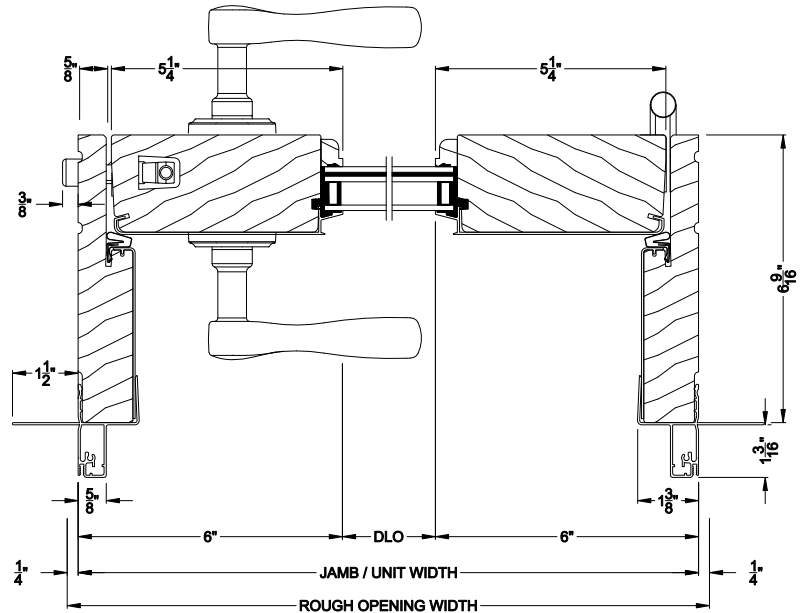

PREMIUM COASTAL IG INSWING DOOR
Vertical Section - ADA Sill

PREMIUM COASTAL IG INSWING DOOR (1507)
Horizontal Section - Double Door

Note: All dimensions are approximate. Weather Shield reserves the right to change specifications without notice.

Weather Shield®

Premium Coastal™ - IG

Hinged Patio Doors

CROSS SECTION DETAILS

PREMIUM COASTAL IG INSWING DOOR (1507)
Vertical Section - 6-9/16" Jamb

PREMIUM COASTAL IG INSWING DOOR (1507)
Horizontal Section - Single Door - 6-9/16" Jamb

PREMIUM COASTAL IG INSWING DOOR
Vertical Section - ADA Sill - 6-9/16" Jamb

PREMIUM COASTAL IG INSWING DOOR (1507)
Horizontal Section - Double Door - 6-9/16" Jamb

Note: All dimensions are approximate. Weather Shield reserves the right to change specifications without notice.