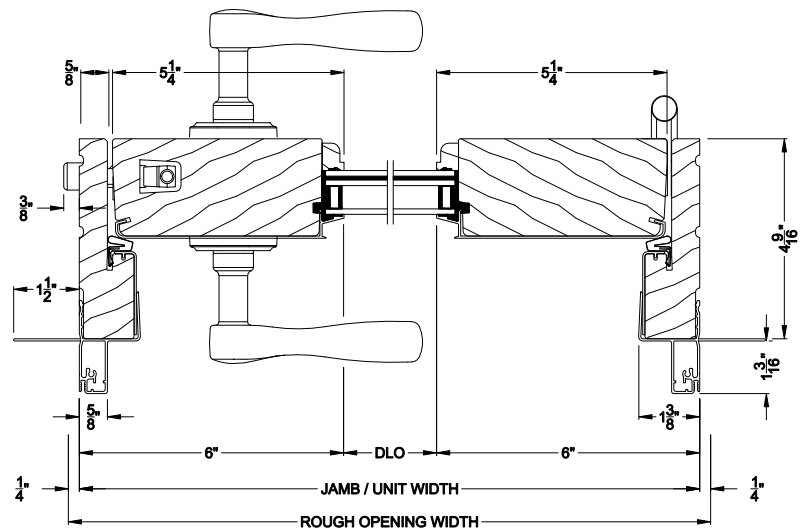

Weather Shield®

Premium Coastal™ - IG

Hinged Patio Doors

CROSS SECTION DETAILS

PREMIUM COASTAL IG INSWING DOOR (1507)
Vertical Section

PREMIUM COASTAL IG INSWING DOOR (1507)
Horizontal Section - Single Door

PREMIUM COASTAL IG INSWING DOOR
Vertical Section - ADA Sill

PREMIUM COASTAL IG INSWING DOOR (1507)
Horizontal Section - Double Door

Note: All dimensions are approximate. Weather Shield reserves the right to change specifications without notice.

Weather Shield®

Premium Coastal™ - IG

Hinged Patio Doors

CROSS SECTION DETAILS

PREMIUM COASTAL IG INSWING DOOR (1507)
Vertical Section - 6-9/16" Jamb

PREMIUM COASTAL IG INSWING DOOR (1507)
Horizontal Section - Single Door - 6-9/16" Jamb

PREMIUM COASTAL IG INSWING DOOR
Vertical Section - ADA Sill - 6-9/16" Jamb

PREMIUM COASTAL IG INSWING DOOR (1507)
Horizontal Section - Double Door - 6-9/16" Jamb

Note: All dimensions are approximate. Weather Shield reserves the right to change specifications without notice.