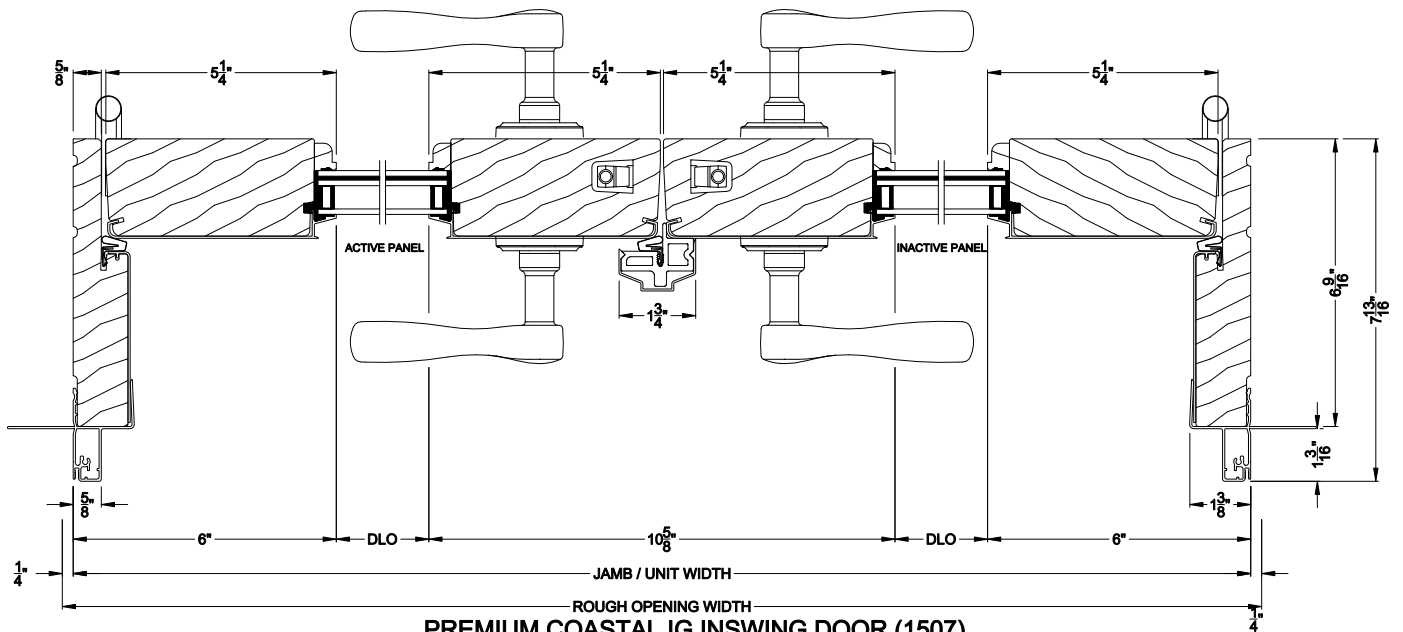

PREMIUM COASTAL IG INSWING DOOR
Vertical Section - ADA Sill

PREMIUM COASTAL IG INSWING DOOR (1507)
Horizontal Section - Double Door

Note: All dimensions are approximate. Weather Shield reserves the right to change specifications without notice.

Weather Shield®

Premium Coastal™ - IG

Hinged Patio Doors

CROSS SECTION DETAILS

PREMIUM COASTAL IG INSWING DOOR (1507)
Vertical Section - 6-9/16" Jamb

PREMIUM COASTAL IG INSWING DOOR (1507)
Horizontal Section - Single Door - 6-9/16" Jamb

PREMIUM COASTAL IG INSWING DOOR
Vertical Section - ADA Sill - 6-9/16" Jamb

PREMIUM COASTAL IG INSWING DOOR (1507)
Horizontal Section - Double Door - 6-9/16" Jamb

Note: All dimensions are approximate. Weather Shield reserves the right to change specifications without notice.