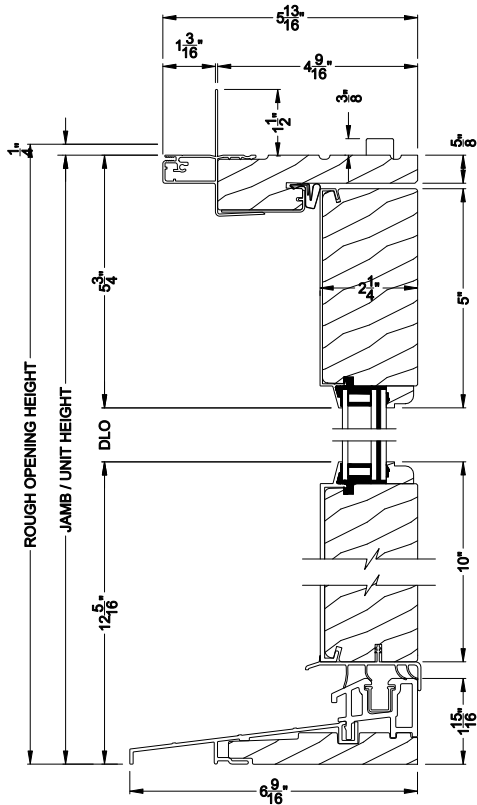

Weather Shield®

Premium Coastal™ - IG

Hinged Patio Doors

CROSS SECTION DETAILS

PREMIUM COASTAL IG INSWING DOOR (1507)
Vertical Section

PREMIUM COASTAL IG INSWING DOOR (1507)
Horizontal Section - Single Door

PREMIUM COASTAL IG INSWING DOOR
Vertical Section - ADA Sill

PREMIUM COASTAL IG INSWING DOOR (1507)
Horizontal Section - Double Door

Note: All dimensions are approximate. Weather Shield reserves the right to change specifications without notice.

Weather Shield®

Premium Coastal™ - IG

Hinged Patio Doors

CROSS SECTION DETAILS

PREMIUM COASTAL IG INSWING DOOR (1507)
Vertical Section - 6-9/16" Jamb

PREMIUM COASTAL IG INSWING DOOR (1507)
Horizontal Section - Single Door - 6-9/16" Jamb

PREMIUM COASTAL IG INSWING DOOR
Vertical Section - ADA Sill - 6-9/16" Jamb

PREMIUM COASTAL IG INSWING DOOR (1507)
Horizontal Section - Double Door - 6-9/16" Jamb

Note: All dimensions are approximate. Weather Shield reserves the right to change specifications without notice.