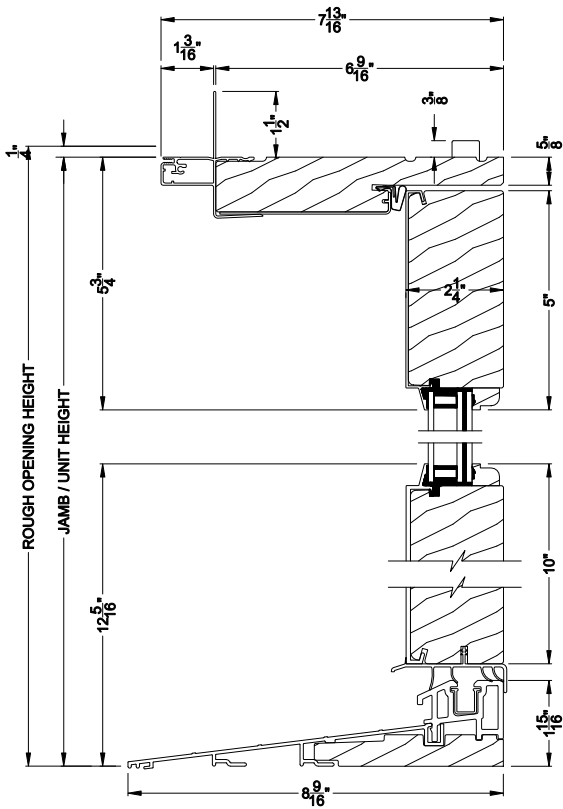

PREMIUM COASTAL IG INSWING DOOR
Vertical Section - ADA Sill

PREMIUM COASTAL IG INSWING DOOR (1507)
Horizontal Section - Double Door

Note: All dimensions are approximate. Weather Shield reserves the right to change specifications without notice.

Weather Shield®

Premium Coastal™ - IG

Hinged Patio Doors

CROSS SECTION DETAILS

PREMIUM COASTAL IG INSWING DOOR (1507)
Vertical Section - 6-9/16" Jamb

PREMIUM COASTAL IG INSWING DOOR (1507)
Horizontal Section - Single Door - 6-9/16" Jamb

PREMIUM COASTAL IG INSWING DOOR
Vertical Section - ADA Sill - 6-9/16" Jamb

PREMIUM COASTAL IG INSWING DOOR (1507)
Horizontal Section - Double Door - 6-9/16" Jamb

Note: All dimensions are approximate. Weather Shield reserves the right to change specifications without notice.