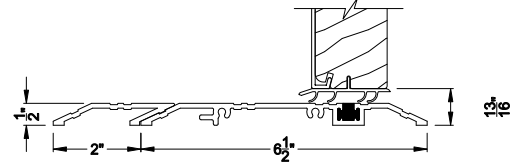

Weather Shield®

Premium Coastal™ - IG

Hinged Patio Doors

CROSS SECTION DETAILS

PREMIUM COASTAL IG INSWING DOOR (1507)
Vertical Section - 6-9/16" Jamb

PREMIUM COASTAL IG INSWING DOOR (1507)
Horizontal Section - Single Door - 6-9/16" Jamb

PREMIUM COASTAL IG INSWING DOOR
Vertical Section - ADA Sill - 6-9/16" Jamb

PREMIUM COASTAL IG INSWING DOOR (1507)
Horizontal Section - Double Door - 6-9/16" Jamb

Note: All dimensions are approximate. Weather Shield reserves the right to change specifications without notice.