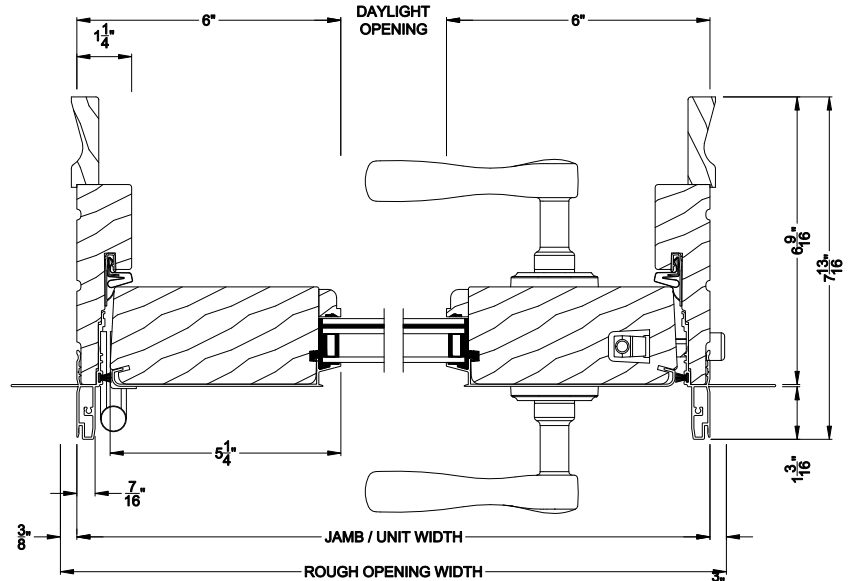

PREMIUM COASTAL OUTSWING DOOR (1606)
Vertical Section - ADA Sill, 2-1/4" Panel

PREMIUM COASTAL FRENCH OUTSWING DOOR (1606)
Horizontal Section - Double Door, 2-1/4" Panel

Note: All dimensions are approximate. Weather Shield reserves the right to change specifications without notice.

Weather Shield®

Premium Coastal™ - IG

Hinged Patio Doors

CROSS SECTION DETAILS

PREMIUM COASTAL OUTSWING DOOR (1606)
Vertical Section - Standard Sil, 2-1/4" Panel - 6-9/16" jamb

PREMIUM COASTAL OUTSWING DOOR (1606)
Horizontal Section - Single Door, 2-1/4" Panel - 6-9/16" jamb

PREMIUM COASTAL OUTSWING DOOR (1606)
Vertical Section - ADA Sill, 2-1/4" Panel

PREMIUM COASTAL FRENCH OUTSWING DOOR (1606)
Horizontal Section - Double Door, 2-1/4" Panel - 6-9/16" jamb

Note: All dimensions are approximate. Weather Shield reserves the right to change specifications without notice.