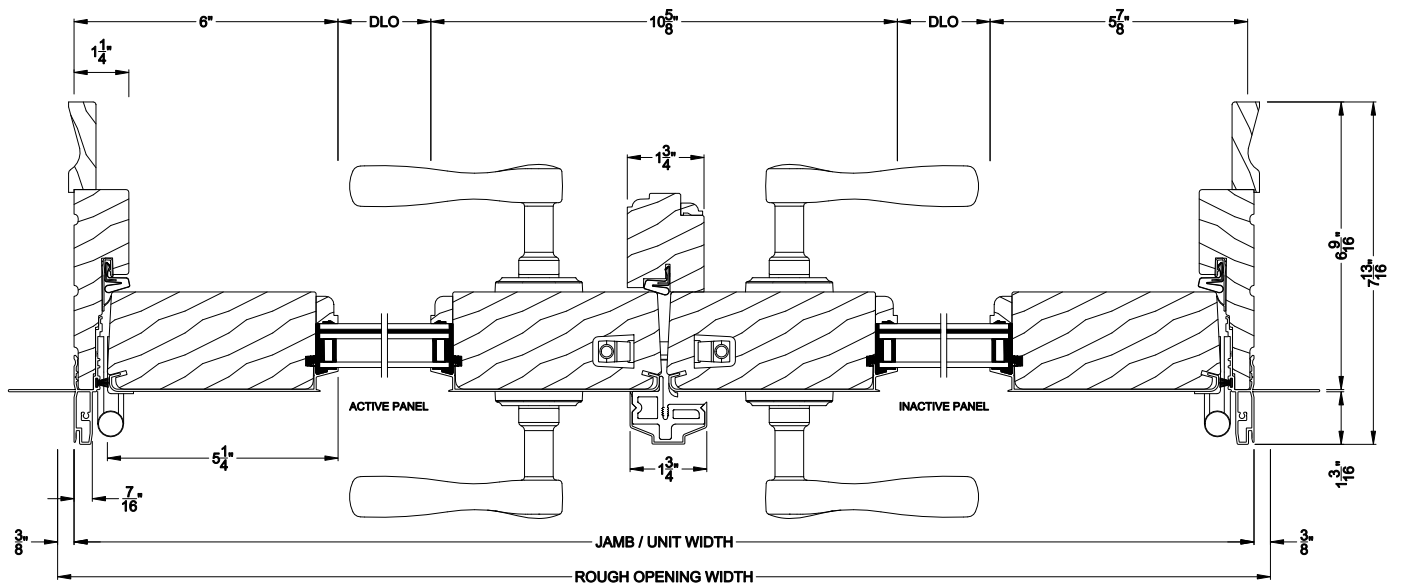

PREMIUM COASTAL OUTSWING DOOR (1606)
Vertical Section - ADA Sill, 2-1/4" Panel

PREMIUM COASTAL FRENCH OUTSWING DOOR (1606)
Horizontal Section - Double Door, 2-1/4" Panel

Note: All dimensions are approximate. Weather Shield reserves the right to change specifications without notice.

Weather Shield®

Premium Coastal™ - IG

Hinged Patio Doors

CROSS SECTION DETAILS

PREMIUM COASTAL OUTSWING DOOR (1606)
Vertical Section - Standard Sil, 2-1/4" Panel - 6-9/16" jamb

PREMIUM COASTAL OUTSWING DOOR (1606)
Horizontal Section - Single Door, 2-1/4" Panel - 6-9/16" jamb

PREMIUM COASTAL OUTSWING DOOR (1606)
Vertical Section - ADA Sill, 2-1/4" Panel

PREMIUM COASTAL FRENCH OUTSWING DOOR (1606)
Horizontal Section - Double Door, 2-1/4" Panel - 6-9/16" jamb

Note: All dimensions are approximate. Weather Shield reserves the right to change specifications without notice.