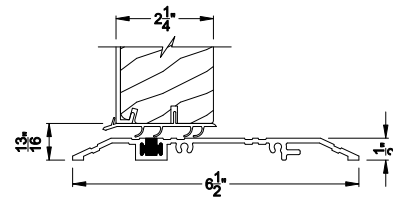

Weather Shield®

Premium Coastal™ - IG

Hinged Patio Doors

CROSS SECTION DETAILS

PREMIUM COASTAL OUTSWING DOOR (1606)
Vertical Section - Standard Sill, 2-1/4" Panel

PREMIUM COASTAL OUTSWING DOOR (1606)
Horizontal Section - Single Door, 2-1/4" Panel

PREMIUM COASTAL OUTSWING DOOR (1606)
Vertical Section - ADA Sill, 2-1/4" Panel

PREMIUM COASTAL FRENCH OUTSWING DOOR (1606)
Horizontal Section - Double Door, 2-1/4" Panel

Note: All dimensions are approximate. Weather Shield reserves the right to change specifications without notice.

Weather Shield®

Premium Coastal™ - IG

Hinged Patio Doors

CROSS SECTION DETAILS

PREMIUM COASTAL OUTSWING DOOR (1606)
Vertical Section - Standard Sil, 2-1/4" Panel - 6-9/16" jamb

PREMIUM COASTAL OUTSWING DOOR (1606)
Horizontal Section - Single Door, 2-1/4" Panel - 6-9/16" jamb

PREMIUM COASTAL OUTSWING DOOR (1606)
Vertical Section - ADA Sill, 2-1/4" Panel

PREMIUM COASTAL FRENCH OUTSWING DOOR (1606)
Horizontal Section - Double Door, 2-1/4" Panel - 6-9/16" jamb

Note: All dimensions are approximate. Weather Shield reserves the right to change specifications without notice.