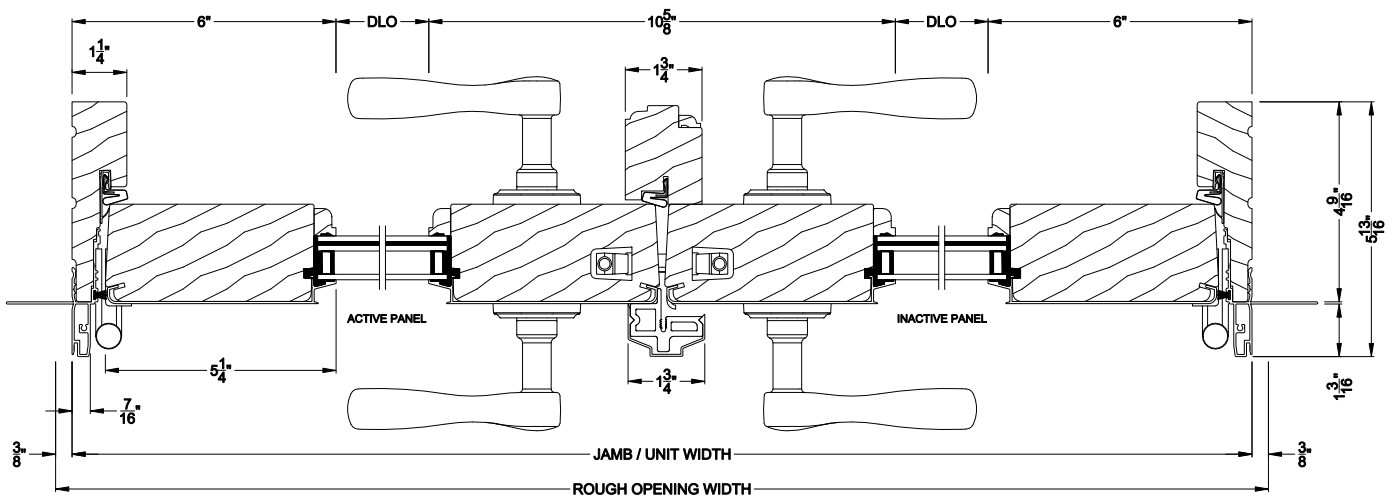

Weather Shield®

Premium Coastal™ - IG

Hinged Patio Doors

CROSS SECTION DETAILS

PREMIUM COASTAL OUTSWING DOOR (1606)
Vertical Section - Standard Sill, 2-1/4" Panel

PREMIUM COASTAL OUTSWING DOOR (1606)
Horizontal Section - Single Door, 2-1/4" Panel

PREMIUM COASTAL OUTSWING DOOR (1606)
Vertical Section - ADA Sill, 2-1/4" Panel

PREMIUM COASTAL FRENCH OUTSWING DOOR (1606)
Horizontal Section - Double Door, 2-1/4" Panel

Note: All dimensions are approximate. Weather Shield reserves the right to change specifications without notice.

Weather Shield®

Premium Coastal™ - IG

Hinged Patio Doors

CROSS SECTION DETAILS

PREMIUM COASTAL OUTSWING DOOR (1606)
Vertical Section - Standard Sil, 2-1/4" Panel - 6-9/16" jamb

PREMIUM COASTAL OUTSWING DOOR (1606)
Horizontal Section - Single Door, 2-1/4" Panel - 6-9/16" jamb

PREMIUM COASTAL OUTSWING DOOR (1606)
Vertical Section - ADA Sill, 2-1/4" Panel

PREMIUM COASTAL FRENCH OUTSWING DOOR (1606)
Horizontal Section - Double Door, 2-1/4" Panel - 6-9/16" jamb

Note: All dimensions are approximate. Weather Shield reserves the right to change specifications without notice.