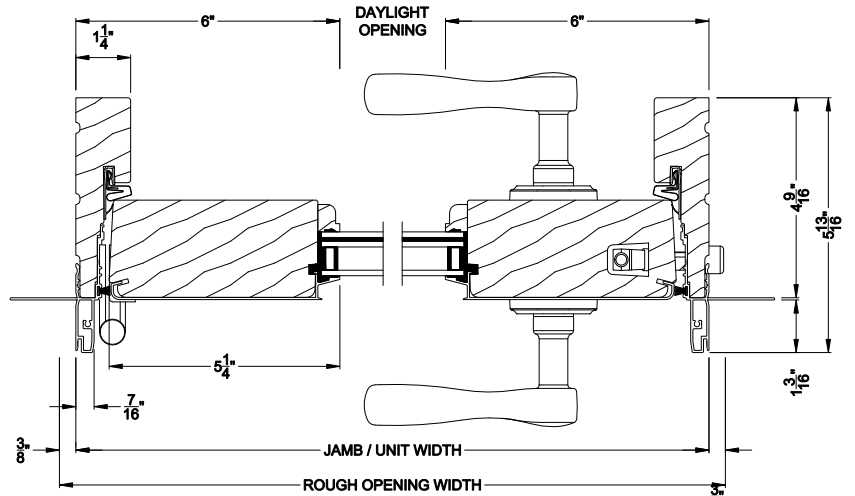

Weather Shield®

Premium Coastal™ - IG

Hinged Patio Doors

CROSS SECTION DETAILS

PREMIUM COASTAL OUTSWING DOOR (1606)
Vertical Section - Standard Sill, 2-1/4" Panel

PREMIUM COASTAL OUTSWING DOOR (1606)
Horizontal Section - Single Door, 2-1/4" Panel

PREMIUM COASTAL OUTSWING DOOR (1606)
Vertical Section - ADA Sill, 2-1/4" Panel

PREMIUM COASTAL FRENCH OUTSWING DOOR (1606)
Horizontal Section - Double Door, 2-1/4" Panel

Note: All dimensions are approximate. Weather Shield reserves the right to change specifications without notice.

Weather Shield®

Premium Coastal™ - IG

Hinged Patio Doors

CROSS SECTION DETAILS

PREMIUM COASTAL OUTSWING DOOR (1606)
Vertical Section - Standard Sil, 2-1/4" Panel - 6-9/16" jamb

PREMIUM COASTAL OUTSWING DOOR (1606)
Horizontal Section - Single Door, 2-1/4" Panel - 6-9/16" jamb

PREMIUM COASTAL OUTSWING DOOR (1606)
Vertical Section - ADA Sill, 2-1/4" Panel

PREMIUM COASTAL FRENCH OUTSWING DOOR (1606)
Horizontal Section - Double Door, 2-1/4" Panel - 6-9/16" jamb

Note: All dimensions are approximate. Weather Shield reserves the right to change specifications without notice.