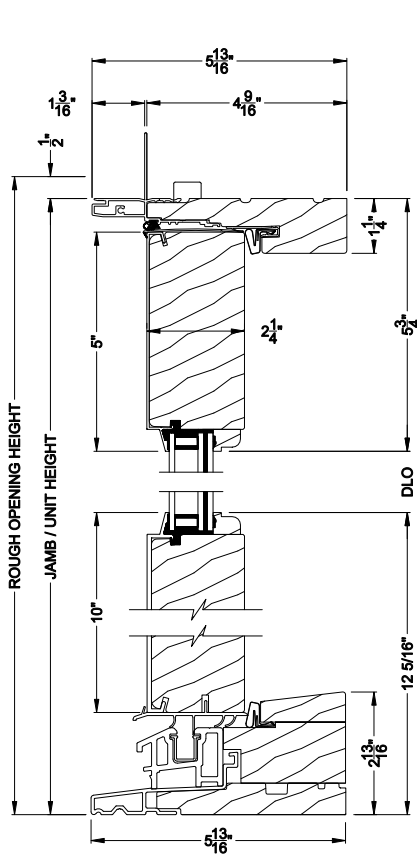

Weather Shield®

Premium Coastal™ - IG

Hinged Patio Doors

CROSS SECTION DETAILS

PREMIUM COASTAL OUTSWING DOOR (1606)
Vertical Section - Standard Sill, 2-1/4" Panel

PREMIUM COASTAL OUTSWING DOOR (1606)
Horizontal Section - Single Door, 2-1/4" Panel

PREMIUM COASTAL OUTSWING DOOR (1606)
Vertical Section - ADA Sill, 2-1/4" Panel

PREMIUM COASTAL FRENCH OUTSWING DOOR (1606)
Horizontal Section - Double Door, 2-1/4" Panel

Note: All dimensions are approximate. Weather Shield reserves the right to change specifications without notice.

Weather Shield®

Premium Coastal™ - IG

Hinged Patio Doors

CROSS SECTION DETAILS

PREMIUM COASTAL OUTSWING DOOR (1606)
Vertical Section - Standard Sil, 2-1/4" Panel - 6-9/16" jamb

PREMIUM COASTAL OUTSWING DOOR (1606)
Horizontal Section - Single Door, 2-1/4" Panel - 6-9/16" jamb

PREMIUM COASTAL OUTSWING DOOR (1606)
Vertical Section - ADA Sill, 2-1/4" Panel

PREMIUM COASTAL FRENCH OUTSWING DOOR (1606)
Horizontal Section - Double Door, 2-1/4" Panel - 6-9/16" jamb

Note: All dimensions are approximate. Weather Shield reserves the right to change specifications without notice.