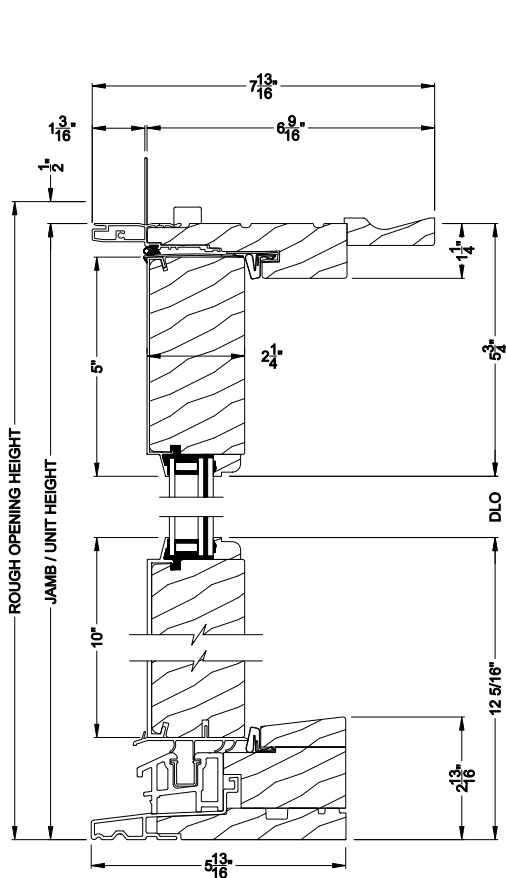

Weather Shield®

Premium Coastal™ - IG

Hinged Patio Doors

CROSS SECTION DETAILS

PREMIUM COASTAL OUTSWING DOOR (1606)
Vertical Section - Standard Sill, 2-1/4" Panel

PREMIUM COASTAL OUTSWING DOOR (1606)
Horizontal Section - Single Door, 2-1/4" Panel

PREMIUM COASTAL OUTSWING DOOR (1606)
Vertical Section - ADA Sill, 2-1/4" Panel

PREMIUM COASTAL FRENCH OUTSWING DOOR (1606)
Horizontal Section - Double Door, 2-1/4" Panel

Note: All dimensions are approximate. Weather Shield reserves the right to change specifications without notice.

Weather Shield®

Premium Coastal™ - IG

Hinged Patio Doors

CROSS SECTION DETAILS

PREMIUM COASTAL OUTSWING DOOR (1606)
Vertical Section - Standard Sil, 2-1/4" Panel - 6-9/16" jamb

PREMIUM COASTAL OUTSWING DOOR (1606)
Horizontal Section - Single Door, 2-1/4" Panel - 6-9/16" jamb

PREMIUM COASTAL OUTSWING DOOR (1606)
Vertical Section - ADA Sill, 2-1/4" Panel

PREMIUM COASTAL FRENCH OUTSWING DOOR (1606)
Horizontal Section - Double Door, 2-1/4" Panel - 6-9/16" jamb

Note: All dimensions are approximate. Weather Shield reserves the right to change specifications without notice.