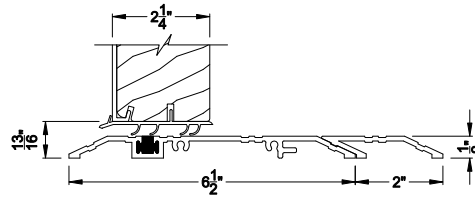

PREMIUM COASTAL OUTSWING DOOR (1606)
Vertical Section - ADA Sill, 2-1/4" Panel

PREMIUM COASTAL FRENCH OUTSWING DOOR (1606)
Horizontal Section - Double Door, 2-1/4" Panel

Note: All dimensions are approximate. Weather Shield reserves the right to change specifications without notice.

Weather Shield®

Premium Coastal™ - IG

Hinged Patio Doors

CROSS SECTION DETAILS

PREMIUM COASTAL OUTSWING DOOR (1606)
Vertical Section - Standard Sil, 2-1/4" Panel - 6-9/16" jamb

PREMIUM COASTAL OUTSWING DOOR (1606)
Horizontal Section - Single Door, 2-1/4" Panel - 6-9/16" jamb

PREMIUM COASTAL OUTSWING DOOR (1606)
Vertical Section - ADA Sill, 2-1/4" Panel

PREMIUM COASTAL FRENCH OUTSWING DOOR (1606)
Horizontal Section - Double Door, 2-1/4" Panel - 6-9/16" jamb

Note: All dimensions are approximate. Weather Shield reserves the right to change specifications without notice.