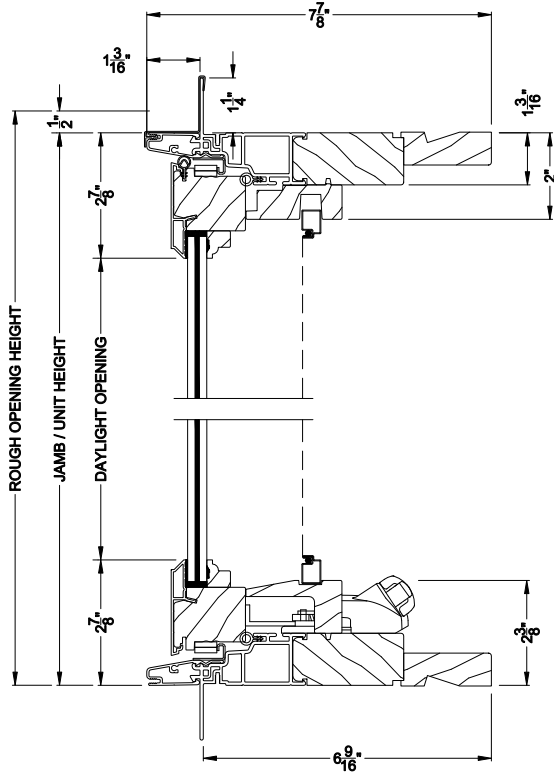

Weather Shield®

Premium Coastal™ - SG

Casement Windows

CROSS SECTION DETAILS

PREMIUM COASTAL SG CASEMENT WINDOW (1209)
Vertical Section

PREMIUM COASTAL SG CASEMENT WINDOW
Vertical Section - Transom Stack over Casement w/ 1/2" Alum.

PREMIUM COASTAL SG CASEMENT WINDOW (1209)
Horizontal Section

PREMIUM COASTAL SG CASEMENT WINDOW
Horizontal Mull Section - CAS / CAS

Note: All dimensions are approximate. Weather Shield reserves the right to change specifications without notice.

Weather Shield®

Premium Coastal™ - SG

Casement Windows

CROSS SECTION DETAILS

PREMIUM COASTAL SG CASEMENT WINDOW (1209)
Vertical Section - 6-9/16" Jamb

PREMIUM COASTAL SG CASEMENT WINDOW
Vertical Section - Transom Stack over Casement w/ 1/2" Alum.

PREMIUM COASTAL SG CASEMENT WINDOW (1209)
Horizontal Section - 6-9/16" Jamb

PREMIUM COASTAL SG CASEMENT WINDOW
Horizontal Mull Section - CAS / CAS

Note: All dimensions are approximate. Weather Shield reserves the right to change specifications without notice.