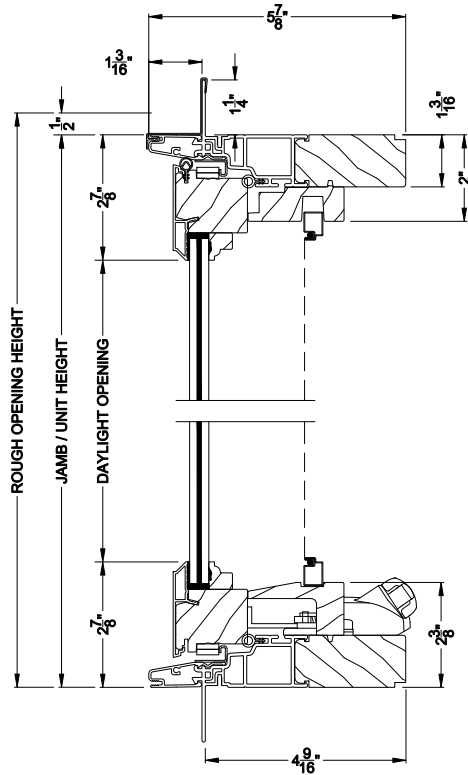

Weather Shield®

Premium Coastal™ - SG

Casement Windows

CROSS SECTION DETAILS

PREMIUM COASTAL SG CASEMENT WINDOW (1209)
Vertical Section

PREMIUM COASTAL SG CASEMENT WINDOW
Vertical Section - Transom Stack over Casement w/ 1/2" Alum.

PREMIUM COASTAL SG CASEMENT WINDOW (1209)
Horizontal Section

PREMIUM COASTAL SG CASEMENT WINDOW
Horizontal Mull Section - CAS / CAS

Note: All dimensions are approximate. Weather Shield reserves the right to change specifications without notice.

Weather Shield®

Premium Coastal™ - SG

Casement Windows

CROSS SECTION DETAILS

PREMIUM COASTAL SG CASEMENT WINDOW (1209)
Vertical Section - 6-9/16" Jamb

PREMIUM COASTAL SG CASEMENT WINDOW
Vertical Section - Transom Stack over Casement w/ 1/2" Alum.

PREMIUM COASTAL SG CASEMENT WINDOW (1209)
Horizontal Section - 6-9/16" Jamb

PREMIUM COASTAL SG CASEMENT WINDOW
Horizontal Mull Section - CAS / CAS

Note: All dimensions are approximate. Weather Shield reserves the right to change specifications without notice.