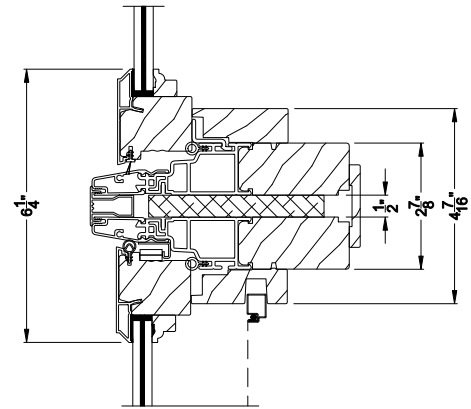

Weather Shield®

Premium Coastal™ - SG

Casement Windows

CROSS SECTION DETAILS

PREMIUM COASTAL SG CASEMENT WINDOW (1209)
Vertical Section

PREMIUM COASTAL SG CASEMENT WINDOW
Vertical Section - Transom Stack over Casement w/ 1/2" Alum.

PREMIUM COASTAL SG CASEMENT WINDOW (1209)
Horizontal Section

PREMIUM COASTAL SG CASEMENT WINDOW
Horizontal Mull Section - CAS / CAS

Note: All dimensions are approximate. Weather Shield reserves the right to change specifications without notice.

Weather Shield®

Premium Coastal™ - SG

Casement Windows

CROSS SECTION DETAILS

PREMIUM COASTAL SG CASEMENT WINDOW (1209)
Vertical Section - 6-9/16" Jamb

PREMIUM COASTAL SG CASEMENT WINDOW
Vertical Section - Transom Stack over Casement w/ 1/2" Alum.

PREMIUM COASTAL SG CASEMENT WINDOW (1209)
Horizontal Section - 6-9/16" Jamb

PREMIUM COASTAL SG CASEMENT WINDOW
Horizontal Mull Section - CAS / CAS

Note: All dimensions are approximate. Weather Shield reserves the right to change specifications without notice.