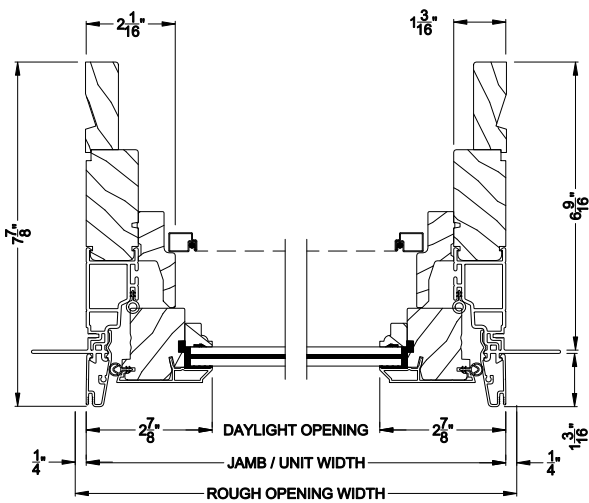

PREMIUM COASTAL SG CASEMENT WINDOW (1209)
Horizontal Section

PREMIUM COASTAL SG CASEMENT WINDOW
Horizontal Mull Section - CAS / CAS

Note: All dimensions are approximate. Weather Shield reserves the right to change specifications without notice.

Weather Shield®

Premium Coastal™ - SG

Casement Windows

CROSS SECTION DETAILS

PREMIUM COASTAL SG CASEMENT WINDOW (1209)
Vertical Section - 6-9/16" Jamb

PREMIUM COASTAL SG CASEMENT WINDOW
Vertical Section - Transom Stack over Casement w/ 1/2" Alum.

PREMIUM COASTAL SG CASEMENT WINDOW (1209)
Horizontal Section - 6-9/16" Jamb

PREMIUM COASTAL SG CASEMENT WINDOW
Horizontal Mull Section - CAS / CAS

Note: All dimensions are approximate. Weather Shield reserves the right to change specifications without notice.