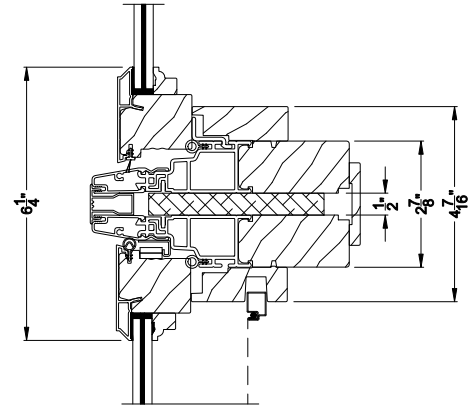

PREMIUM COASTAL SG CASEMENT WINDOW (1209)
Horizontal Section

PREMIUM COASTAL SG CASEMENT WINDOW
Horizontal Mull Section - CAS / CAS

Note: All dimensions are approximate. Weather Shield reserves the right to change specifications without notice.

Weather Shield®

Premium Coastal™ - SG

Casement Windows

CROSS SECTION DETAILS

PREMIUM COASTAL SG CASEMENT WINDOW (1209)
Vertical Section - 6-9/16" Jamb

PREMIUM COASTAL SG CASEMENT WINDOW
Vertical Section - Transom Stack over Casement w/ 1/2" Alum.

PREMIUM COASTAL SG CASEMENT WINDOW (1209)
Horizontal Section - 6-9/16" Jamb

PREMIUM COASTAL SG CASEMENT WINDOW
Horizontal Mull Section - CAS / CAS

Note: All dimensions are approximate. Weather Shield reserves the right to change specifications without notice.