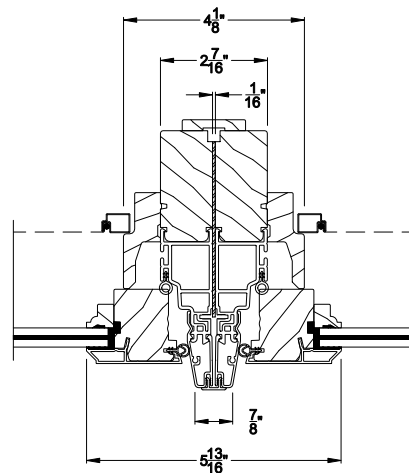

PREMIUM COASTAL SG CASEMENT WINDOW (1209)
Horizontal Section

PREMIUM COASTAL SG CASEMENT WINDOW
Horizontal Mull Section - CAS / CAS

Note: All dimensions are approximate. Weather Shield reserves the right to change specifications without notice.

Weather Shield®

Premium Coastal™ - SG

Casement Windows

CROSS SECTION DETAILS

PREMIUM COASTAL SG CASEMENT WINDOW (1209)
Vertical Section - 6-9/16" Jamb

PREMIUM COASTAL SG CASEMENT WINDOW
Vertical Section - Transom Stack over Casement w/ 1/2" Alum.

PREMIUM COASTAL SG CASEMENT WINDOW (1209)
Horizontal Section - 6-9/16" Jamb

PREMIUM COASTAL SG CASEMENT WINDOW
Horizontal Mull Section - CAS / CAS

Note: All dimensions are approximate. Weather Shield reserves the right to change specifications without notice.