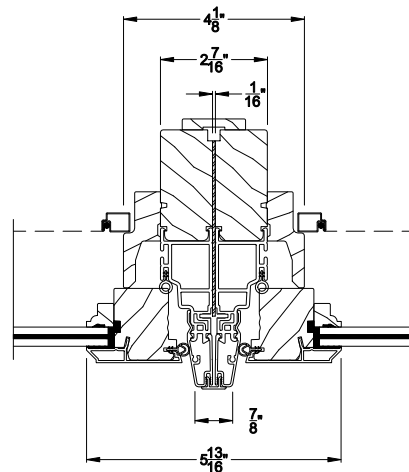

Weather Shield®

Premium Coastal™ - SG

Casement Windows

CROSS SECTION DETAILS

PREMIUM COASTAL SG CASEMENT WINDOW (1209)
Vertical Section

PREMIUM COASTAL SG CASEMENT WINDOW
Vertical Section - Transom Stack over Casement w/ 1/2" Alum.

PREMIUM COASTAL SG CASEMENT WINDOW (1209)
Horizontal Section

PREMIUM COASTAL SG CASEMENT WINDOW
Horizontal Mull Section - CAS / CAS

Note: All dimensions are approximate. Weather Shield reserves the right to change specifications without notice.

Weather Shield®

Premium Coastal™ - SG

Casement Windows

CROSS SECTION DETAILS

PREMIUM COASTAL SG CASEMENT WINDOW (1209)
Vertical Section - 6-9/16" Jamb

PREMIUM COASTAL SG CASEMENT WINDOW
Vertical Section - Transom Stack over Casement w/ 1/2" Alum.

PREMIUM COASTAL SG CASEMENT WINDOW (1209)
Horizontal Section - 6-9/16" Jamb

PREMIUM COASTAL SG CASEMENT WINDOW
Horizontal Mull Section - CAS / CAS

Note: All dimensions are approximate. Weather Shield reserves the right to change specifications without notice.