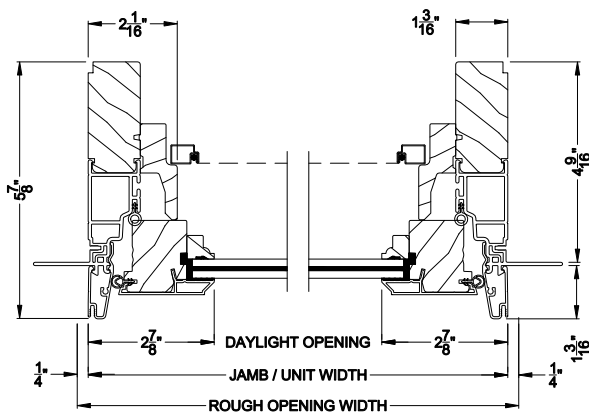

Weather Shield®

Premium Coastal™ - SG

Casement Windows

CROSS SECTION DETAILS

PREMIUM COASTAL SG CASEMENT WINDOW (1209)
Vertical Section

PREMIUM COASTAL SG CASEMENT WINDOW
Vertical Section - Transom Stack over Casement w/ 1/2" Alum.

PREMIUM COASTAL SG CASEMENT WINDOW (1209)
Horizontal Section

PREMIUM COASTAL SG CASEMENT WINDOW
Horizontal Mull Section - CAS / CAS

Note: All dimensions are approximate. Weather Shield reserves the right to change specifications without notice.

Weather Shield®

Premium Coastal™ - SG

Casement Windows

CROSS SECTION DETAILS

PREMIUM COASTAL SG CASEMENT WINDOW (1209)
Vertical Section - 6-9/16" Jamb

PREMIUM COASTAL SG CASEMENT WINDOW
Vertical Section - Transom Stack over Casement w/ 1/2" Alum.

PREMIUM COASTAL SG CASEMENT WINDOW (1209)
Horizontal Section - 6-9/16" Jamb

PREMIUM COASTAL SG CASEMENT WINDOW
Horizontal Mull Section - CAS / CAS

Note: All dimensions are approximate. Weather Shield reserves the right to change specifications without notice.