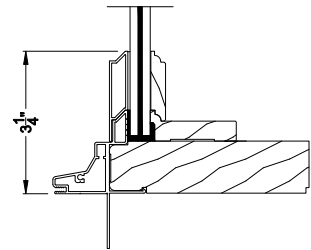

Weather Shield®

Premium Coastal™ - SG

Special Shape Direct-Set Windows

CROSS SECTION DETAILS

PREMIUM COASTAL SG DIRECT-SET (1309)
Vertical Section

PREMIUM COASTAL SG DIRECT-SET
Vertical Section - Simulated Sash (Cas)

PREMIUM COASTAL SG DIRECT-SET
Vertical Section - Simulated Sash (DH)

PREMIUM COASTAL SG DIRECT-SET (1309)
Horizontal Section

PREMIUM COASTAL SG DIRECT-SET
Horizontal Mullion Section

Note: All dimensions are approximate. Weather Shield reserves the right to change specifications without notice.

Weather Shield®

Premium Coastal™ - SG

Special Shape Direct-Set Windows

CROSS SECTION DETAILS

PREMIUM COASTAL SG DIRECT-SET (1309)
Vertical Section - 6-9/16" Jamb

PREMIUM COASTAL SG DIRECT-SET
Vertical Section - Simulated Sash (Cas)

PREMIUM COASTAL SG DIRECT-SET
Vertical Section - Simulated Sash (DH)

PREMIUM COASTAL SG DIRECT-SET (1309)
Horizontal Section - 6-9/16" Jamb

PREMIUM COASTAL SG DIRECT-SET
Horizontal Mullion Section

Note: All dimensions are approximate. Weather Shield reserves the right to change specifications without notice.