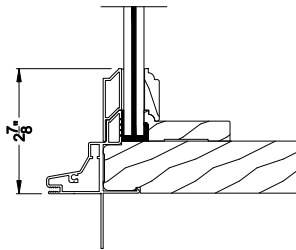

Weather Shield®

Premium Coastal™ - SG

Special Shape Direct-Set Windows

CROSS SECTION DETAILS

PREMIUM COASTAL SG DIRECT-SET (1309)
Vertical Section

PREMIUM COASTAL SG DIRECT-SET
Vertical Section - Simulated Sash (Cas)

PREMIUM COASTAL SG DIRECT-SET
Vertical Section - Simulated Sash (DH)

PREMIUM COASTAL SG DIRECT-SET (1309)
Horizontal Section

PREMIUM COASTAL SG DIRECT-SET
Horizontal Mullion Section

Note: All dimensions are approximate. Weather Shield reserves the right to change specifications without notice.

Weather Shield®

Premium Coastal™ - SG

Special Shape Direct-Set Windows

CROSS SECTION DETAILS

PREMIUM COASTAL SG DIRECT-SET (1309)
Vertical Section - 6-9/16" Jamb

PREMIUM COASTAL SG DIRECT-SET
Vertical Section - Simulated Sash (Cas)

PREMIUM COASTAL SG DIRECT-SET
Vertical Section - Simulated Sash (DH)

PREMIUM COASTAL SG DIRECT-SET (1309)
Horizontal Section - 6-9/16" Jamb

PREMIUM COASTAL SG DIRECT-SET
Horizontal Mullion Section

Note: All dimensions are approximate. Weather Shield reserves the right to change specifications without notice.