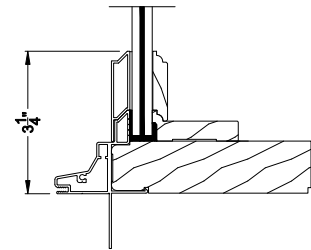

PREMIUM COASTAL SG DIRECT-SET
Vertical Section - Simulated Sash (DH)

PREMIUM COASTAL SG DIRECT-SET (1309)
Horizontal Section

PREMIUM COASTAL SG DIRECT-SET
Horizontal Mullion Section

Note: All dimensions are approximate. Weather Shield reserves the right to change specifications without notice.

Weather Shield®

Premium Coastal™ - SG

Special Shape Direct-Set Windows

CROSS SECTION DETAILS

PREMIUM COASTAL SG DIRECT-SET (1309)
Vertical Section - 6-9/16" Jamb

PREMIUM COASTAL SG DIRECT-SET
Vertical Section - Simulated Sash (Cas)

PREMIUM COASTAL SG DIRECT-SET
Vertical Section - Simulated Sash (DH)

PREMIUM COASTAL SG DIRECT-SET (1309)
Horizontal Section - 6-9/16" Jamb

PREMIUM COASTAL SG DIRECT-SET
Horizontal Mullion Section

Note: All dimensions are approximate. Weather Shield reserves the right to change specifications without notice.