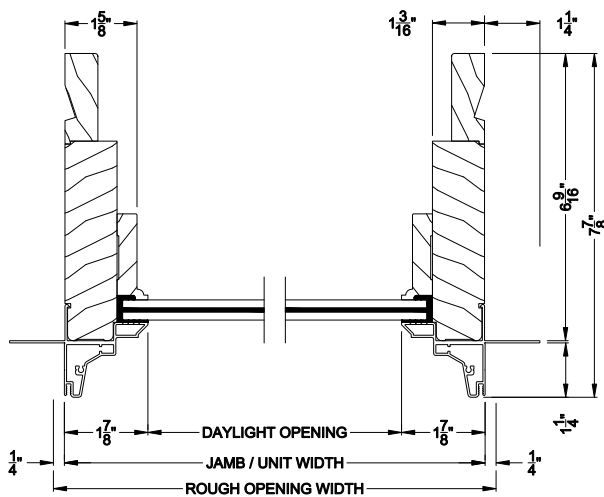

PREMIUM COASTAL SG DIRECT-SET
Vertical Section - Simulated Sash (DH)

PREMIUM COASTAL SG DIRECT-SET (1309)
Horizontal Section

PREMIUM COASTAL SG DIRECT-SET
Horizontal Mullion Section

Note: All dimensions are approximate. Weather Shield reserves the right to change specifications without notice.

Weather Shield®

Premium Coastal™ - SG

Special Shape Direct-Set Windows

CROSS SECTION DETAILS

PREMIUM COASTAL SG DIRECT-SET (1309)
Vertical Section - 6-9/16" Jamb

PREMIUM COASTAL SG DIRECT-SET
Vertical Section - Simulated Sash (Cas)

PREMIUM COASTAL SG DIRECT-SET
Vertical Section - Simulated Sash (DH)

PREMIUM COASTAL SG DIRECT-SET (1309)
Horizontal Section - 6-9/16" Jamb

PREMIUM COASTAL SG DIRECT-SET
Horizontal Mullion Section

Note: All dimensions are approximate. Weather Shield reserves the right to change specifications without notice.