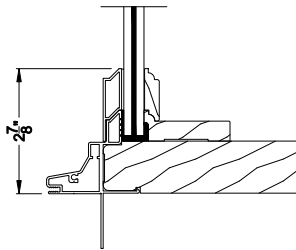

PREMIUM COASTAL SG DIRECT-SET
Vertical Section - Simulated Sash (DH)

PREMIUM COASTAL SG DIRECT-SET (1309)
Horizontal Section

PREMIUM COASTAL SG DIRECT-SET
Horizontal Mullion Section

Note: All dimensions are approximate. Weather Shield reserves the right to change specifications without notice.

Weather Shield®

Premium Coastal™ - SG

Special Shape Direct-Set Windows

CROSS SECTION DETAILS

PREMIUM COASTAL SG DIRECT-SET (1309)
Vertical Section - 6-9/16" Jamb

PREMIUM COASTAL SG DIRECT-SET
Vertical Section - Simulated Sash (Cas)

PREMIUM COASTAL SG DIRECT-SET
Vertical Section - Simulated Sash (DH)

PREMIUM COASTAL SG DIRECT-SET (1309)
Horizontal Section - 6-9/16" Jamb

PREMIUM COASTAL SG DIRECT-SET
Horizontal Mullion Section

Note: All dimensions are approximate. Weather Shield reserves the right to change specifications without notice.