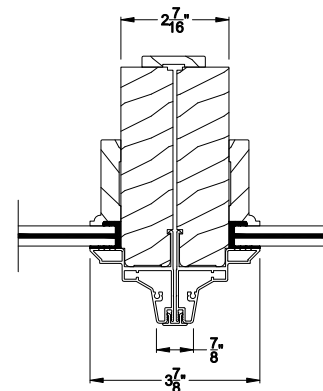

PREMIUM COASTAL SG DIRECT-SET
Vertical Section - Simulated Sash (DH)

PREMIUM COASTAL SG DIRECT-SET (1309)
Horizontal Section

PREMIUM COASTAL SG DIRECT-SET
Horizontal Mullion Section

Note: All dimensions are approximate. Weather Shield reserves the right to change specifications without notice.

Weather Shield®

Premium Coastal™ - SG

Special Shape Direct-Set Windows

CROSS SECTION DETAILS

PREMIUM COASTAL SG DIRECT-SET (1309)
Vertical Section - 6-9/16" Jamb

PREMIUM COASTAL SG DIRECT-SET
Vertical Section - Simulated Sash (Cas)

PREMIUM COASTAL SG DIRECT-SET
Vertical Section - Simulated Sash (DH)

PREMIUM COASTAL SG DIRECT-SET (1309)
Horizontal Section - 6-9/16" Jamb

PREMIUM COASTAL SG DIRECT-SET
Horizontal Mullion Section

Note: All dimensions are approximate. Weather Shield reserves the right to change specifications without notice.