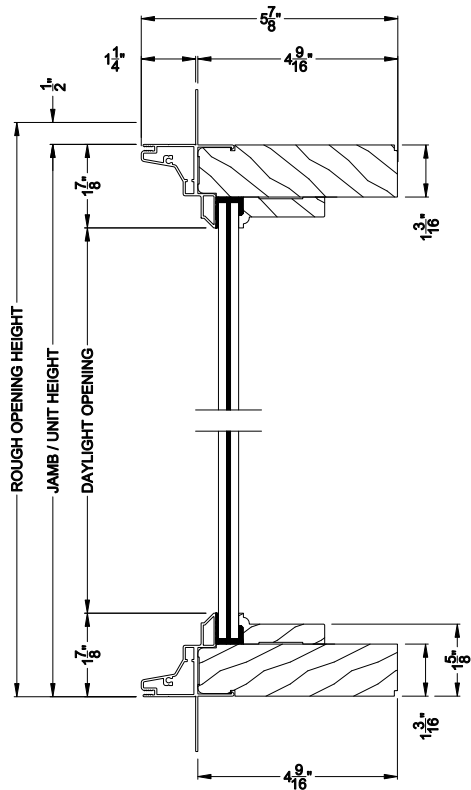

Weather Shield®

Premium Coastal™ - SG

Special Shape Direct-Set Windows

CROSS SECTION DETAILS

PREMIUM COASTAL SG DIRECT-SET (1309)
Vertical Section

PREMIUM COASTAL SG DIRECT-SET
Vertical Section - Simulated Sash (Cas)

PREMIUM COASTAL SG DIRECT-SET
Vertical Section - Simulated Sash (DH)

PREMIUM COASTAL SG DIRECT-SET (1309)
Horizontal Section

PREMIUM COASTAL SG DIRECT-SET
Horizontal Mullion Section

Note: All dimensions are approximate. Weather Shield reserves the right to change specifications without notice.

Weather Shield®

Premium Coastal™ - SG

Special Shape Direct-Set Windows

CROSS SECTION DETAILS

PREMIUM COASTAL SG DIRECT-SET (1309)
Vertical Section - 6-9/16" Jamb

PREMIUM COASTAL SG DIRECT-SET
Vertical Section - Simulated Sash (Cas)

PREMIUM COASTAL SG DIRECT-SET
Vertical Section - Simulated Sash (DH)

PREMIUM COASTAL SG DIRECT-SET (1309)
Horizontal Section - 6-9/16" Jamb

PREMIUM COASTAL SG DIRECT-SET
Horizontal Mullion Section

Note: All dimensions are approximate. Weather Shield reserves the right to change specifications without notice.