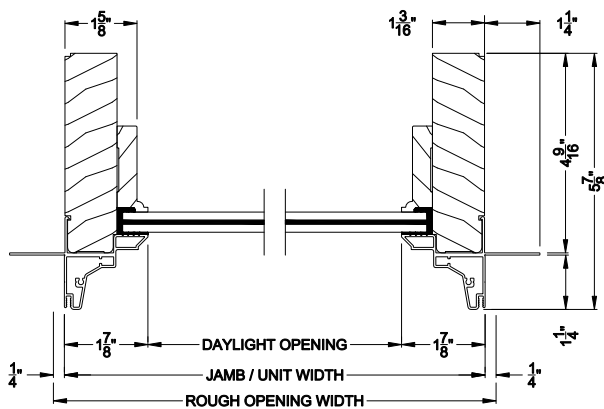

Weather Shield®

Premium Coastal™ - SG

Special Shape Direct-Set Windows

CROSS SECTION DETAILS

PREMIUM COASTAL SG DIRECT-SET (1309)
Vertical Section

PREMIUM COASTAL SG DIRECT-SET
Vertical Section - Simulated Sash (Cas)

PREMIUM COASTAL SG DIRECT-SET
Vertical Section - Simulated Sash (DH)

PREMIUM COASTAL SG DIRECT-SET (1309)
Horizontal Section

PREMIUM COASTAL SG DIRECT-SET
Horizontal Mullion Section

Note: All dimensions are approximate. Weather Shield reserves the right to change specifications without notice.

Weather Shield®

Premium Coastal™ - SG

Special Shape Direct-Set Windows

CROSS SECTION DETAILS

PREMIUM COASTAL SG DIRECT-SET (1309)
Vertical Section - 6-9/16" Jamb

PREMIUM COASTAL SG DIRECT-SET
Vertical Section - Simulated Sash (Cas)

PREMIUM COASTAL SG DIRECT-SET
Vertical Section - Simulated Sash (DH)

PREMIUM COASTAL SG DIRECT-SET (1309)
Horizontal Section - 6-9/16" Jamb

PREMIUM COASTAL SG DIRECT-SET
Horizontal Mullion Section

Note: All dimensions are approximate. Weather Shield reserves the right to change specifications without notice.