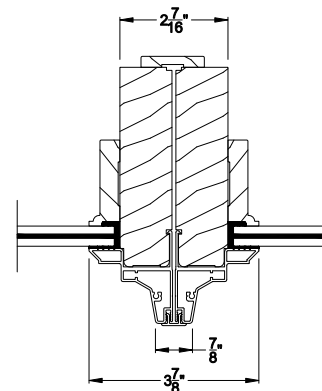

Weather Shield®

Premium Coastal™ - SG

Special Shape Direct-Set Windows

CROSS SECTION DETAILS

PREMIUM COASTAL SG DIRECT-SET (1309)
Vertical Section

PREMIUM COASTAL SG DIRECT-SET
Vertical Section - Simulated Sash (Cas)

PREMIUM COASTAL SG DIRECT-SET
Vertical Section - Simulated Sash (DH)

PREMIUM COASTAL SG DIRECT-SET (1309)
Horizontal Section

PREMIUM COASTAL SG DIRECT-SET
Horizontal Mullion Section

Note: All dimensions are approximate. Weather Shield reserves the right to change specifications without notice.

Weather Shield®

Premium Coastal™ - SG

Special Shape Direct-Set Windows

CROSS SECTION DETAILS

PREMIUM COASTAL SG DIRECT-SET (1309)
Vertical Section - 6-9/16" Jamb

PREMIUM COASTAL SG DIRECT-SET
Vertical Section - Simulated Sash (Cas)

PREMIUM COASTAL SG DIRECT-SET
Vertical Section - Simulated Sash (DH)

PREMIUM COASTAL SG DIRECT-SET (1309)
Horizontal Section - 6-9/16" Jamb

PREMIUM COASTAL SG DIRECT-SET
Horizontal Mullion Section

Note: All dimensions are approximate. Weather Shield reserves the right to change specifications without notice.