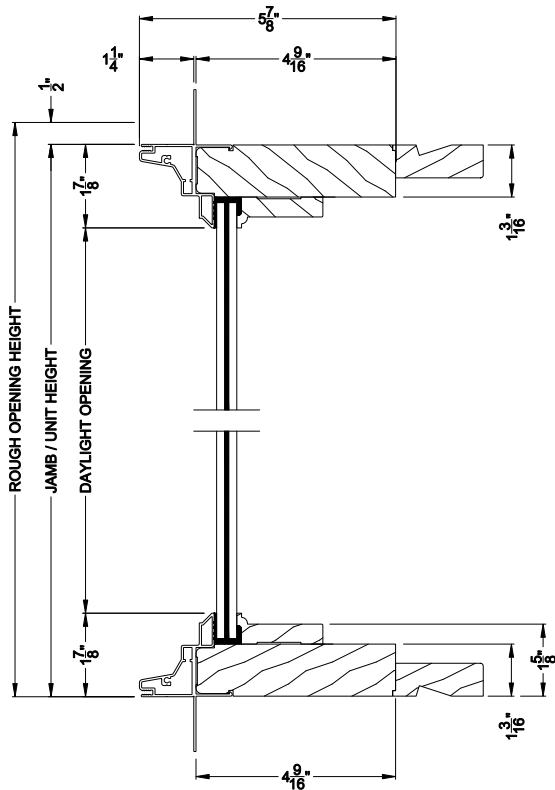

PREMIUM COASTAL SG DIRECT-SET
Vertical Section - Simulated Sash (DH)

PREMIUM COASTAL SG DIRECT-SET (1309)
Horizontal Section

PREMIUM COASTAL SG DIRECT-SET
Horizontal Mullion Section

Note: All dimensions are approximate. Weather Shield reserves the right to change specifications without notice.

Weather Shield®

Premium Coastal™ - SG

Special Shape Direct-Set Windows

CROSS SECTION DETAILS

PREMIUM COASTAL SG DIRECT-SET (1309)
Vertical Section - 6-9/16" Jamb

PREMIUM COASTAL SG DIRECT-SET
Vertical Section - Simulated Sash (Cas)

PREMIUM COASTAL SG DIRECT-SET
Vertical Section - Simulated Sash (DH)

PREMIUM COASTAL SG DIRECT-SET (1309)
Horizontal Section - 6-9/16" Jamb

PREMIUM COASTAL SG DIRECT-SET
Horizontal Mullion Section

Note: All dimensions are approximate. Weather Shield reserves the right to change specifications without notice.