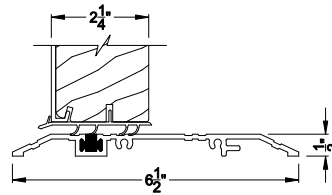

Weather Shield®

Premium Coastal™ - SG

Hinged Patio Doors

CROSS SECTION DETAILS

PREMIUM COASTAL SG OUTSWING DOOR (1606)
Vertical Section - Standard Sill, 2-1/4" Panel

PREMIUM COASTAL SG OUTSWING DOOR (1606)
Horizontal Section - Single Door, 2-1/4" Panel

PREMIUM COASTAL SG OUTSWING DOOR
Vertical Section - ADA Sill, 2-1/4" Panel

PREMIUM COASTAL SG OUTSWING DOOR (1606)
Horizontal Section - Double Door, 2-1/4" Panel

Note: All dimensions are approximate. Weather Shield reserves the right to change specifications without notice.

Weather Shield®

Premium Coastal™ - SG

Hinged Patio Doors

CROSS SECTION DETAILS

PREMIUM COASTAL SG OUTSWING DOOR (1606)
Vertical Section - Standard Sill, 2-1/4" Panel - 6-9/16" Jamb

PREMIUM COASTAL SG OUTSWING DOOR (1606)
Horizontal Section - Single Door, 2-1/4" Panel - 6-9/16" Jamb

PREMIUM COASTAL SG OUTSWING DOOR
Vertical Section - ADA Sill, 2-1/4" Panel - 6-9/16" Jamb

PREMIUM COASTAL SG OUTSWING DOOR (1606)
Horizontal Section - Double Door, 2-1/4" Panel - 6-9/16" Jamb

Note: All dimensions are approximate. Weather Shield reserves the right to change specifications without notice.