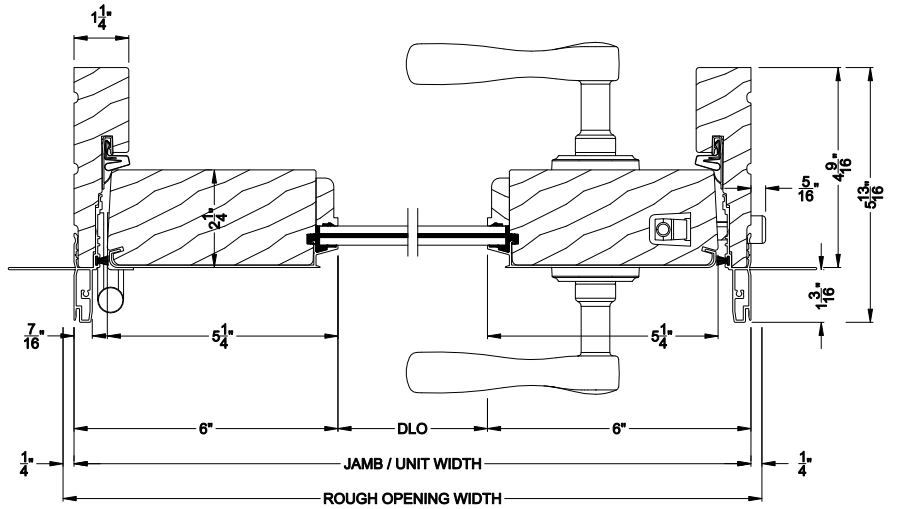

Weather Shield®

Premium Coastal™ - SG

Hinged Patio Doors

CROSS SECTION DETAILS

PREMIUM COASTAL SG OUTSWING DOOR (1606)
Vertical Section - Standard Sill, 2-1/4" Panel

PREMIUM COASTAL SG OUTSWING DOOR (1606)
Horizontal Section - Single Door, 2-1/4" Panel

PREMIUM COASTAL SG OUTSWING DOOR
Vertical Section - ADA Sill, 2-1/4" Panel

PREMIUM COASTAL SG OUTSWING DOOR (1606)
Horizontal Section - Double Door, 2-1/4" Panel

Note: All dimensions are approximate. Weather Shield reserves the right to change specifications without notice.

Weather Shield®

Premium Coastal™ - SG

Hinged Patio Doors

CROSS SECTION DETAILS

PREMIUM COASTAL SG OUTSWING DOOR (1606)
Vertical Section - Standard Sill, 2-1/4" Panel - 6-9/16" Jamb

PREMIUM COASTAL SG OUTSWING DOOR (1606)
Horizontal Section - Single Door, 2-1/4" Panel - 6-9/16" Jamb

PREMIUM COASTAL SG OUTSWING DOOR
Vertical Section - ADA Sill, 2-1/4" Panel - 6-9/16" Jamb

PREMIUM COASTAL SG OUTSWING DOOR (1606)
Horizontal Section - Double Door, 2-1/4" Panel - 6-9/16" Jamb

Note: All dimensions are approximate. Weather Shield reserves the right to change specifications without notice.