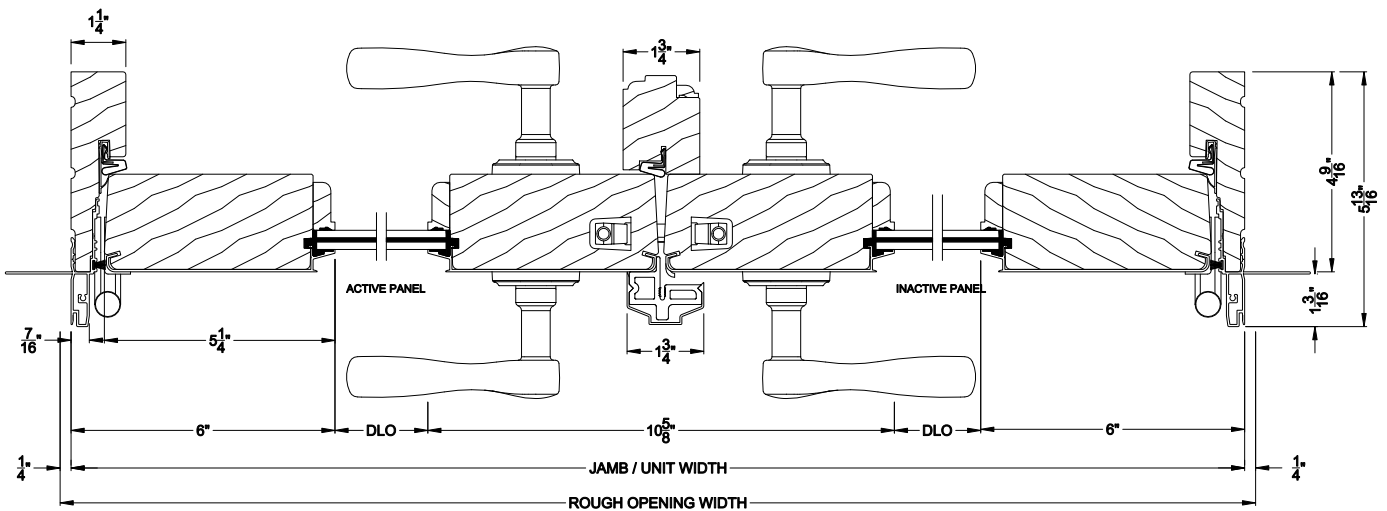

Weather Shield®

Premium Coastal™ - SG

Hinged Patio Doors

CROSS SECTION DETAILS

PREMIUM COASTAL SG OUTSWING DOOR (1606)
Vertical Section - Standard Sill, 2-1/4" Panel

PREMIUM COASTAL SG OUTSWING DOOR (1606)
Horizontal Section - Single Door, 2-1/4" Panel

PREMIUM COASTAL SG OUTSWING DOOR
Vertical Section - ADA Sill, 2-1/4" Panel

PREMIUM COASTAL SG OUTSWING DOOR (1606)
Horizontal Section - Double Door, 2-1/4" Panel

Note: All dimensions are approximate. Weather Shield reserves the right to change specifications without notice.

Weather Shield®

Premium Coastal™ - SG

Hinged Patio Doors

CROSS SECTION DETAILS

PREMIUM COASTAL SG OUTSWING DOOR (1606)
Vertical Section - Standard Sill, 2-1/4" Panel - 6-9/16" Jamb

PREMIUM COASTAL SG OUTSWING DOOR (1606)
Horizontal Section - Single Door, 2-1/4" Panel - 6-9/16" Jamb

PREMIUM COASTAL SG OUTSWING DOOR
Vertical Section - ADA Sill, 2-1/4" Panel - 6-9/16" Jamb

PREMIUM COASTAL SG OUTSWING DOOR (1606)
Horizontal Section - Double Door, 2-1/4" Panel - 6-9/16" Jamb

Note: All dimensions are approximate. Weather Shield reserves the right to change specifications without notice.