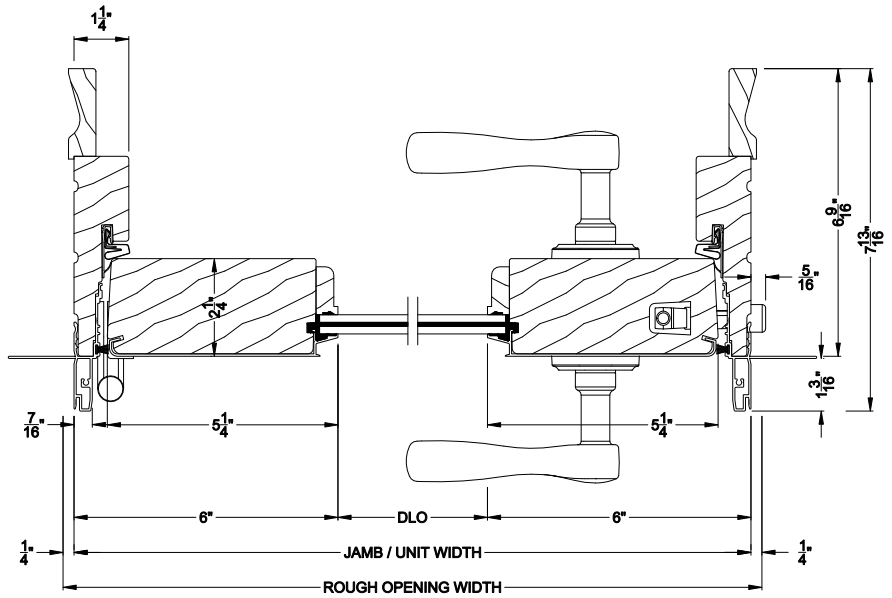

PREMIUM COASTAL SG OUTSWING DOOR
Vertical Section - ADA Sill, 2-1/4" Panel

PREMIUM COASTAL SG OUTSWING DOOR (1606)
Horizontal Section - Double Door, 2-1/4" Panel

Note: All dimensions are approximate. Weather Shield reserves the right to change specifications without notice.

Weather Shield®

Premium Coastal™ - SG

Hinged Patio Doors

CROSS SECTION DETAILS

PREMIUM COASTAL SG OUTSWING DOOR (1606)
Vertical Section - Standard Sill, 2-1/4" Panel - 6-9/16" Jamb

PREMIUM COASTAL SG OUTSWING DOOR (1606)
Horizontal Section - Single Door, 2-1/4" Panel - 6-9/16" Jamb

PREMIUM COASTAL SG OUTSWING DOOR
Vertical Section - ADA Sill, 2-1/4" Panel - 6-9/16" Jamb

PREMIUM COASTAL SG OUTSWING DOOR (1606)
Horizontal Section - Double Door, 2-1/4" Panel - 6-9/16" Jamb

Note: All dimensions are approximate. Weather Shield reserves the right to change specifications without notice.