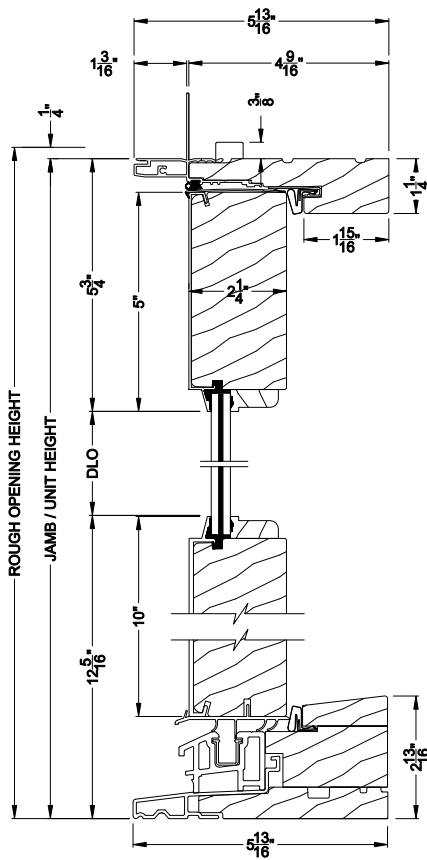

Weather Shield®

Premium Coastal™ - SG

Hinged Patio Doors

CROSS SECTION DETAILS

PREMIUM COASTAL SG OUTSWING DOOR (1606)
Vertical Section - Standard Sill, 2-1/4" Panel

PREMIUM COASTAL SG OUTSWING DOOR (1606)
Horizontal Section - Single Door, 2-1/4" Panel

PREMIUM COASTAL SG OUTSWING DOOR
Vertical Section - ADA Sill, 2-1/4" Panel

PREMIUM COASTAL SG OUTSWING DOOR (1606)
Horizontal Section - Double Door, 2-1/4" Panel

Note: All dimensions are approximate. Weather Shield reserves the right to change specifications without notice.

Weather Shield®

Premium Coastal™ - SG

Hinged Patio Doors

CROSS SECTION DETAILS

PREMIUM COASTAL SG OUTSWING DOOR (1606)
Vertical Section - Standard Sill, 2-1/4" Panel - 6-9/16" Jamb

PREMIUM COASTAL SG OUTSWING DOOR (1606)
Horizontal Section - Single Door, 2-1/4" Panel - 6-9/16" Jamb

PREMIUM COASTAL SG OUTSWING DOOR
Vertical Section - ADA Sill, 2-1/4" Panel - 6-9/16" Jamb

PREMIUM COASTAL SG OUTSWING DOOR (1606)
Horizontal Section - Double Door, 2-1/4" Panel - 6-9/16" Jamb

Note: All dimensions are approximate. Weather Shield reserves the right to change specifications without notice.