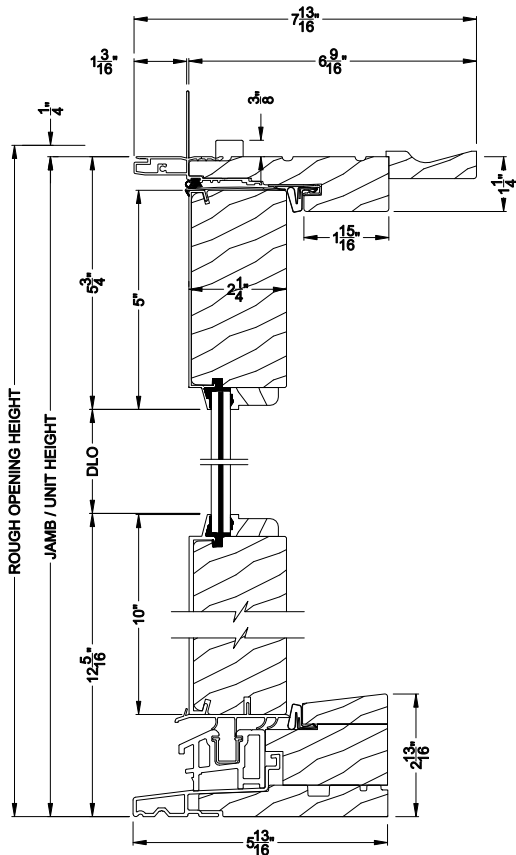

PREMIUM COASTAL SG OUTSWING DOOR
Vertical Section - ADA Sill, 2-1/4" Panel

PREMIUM COASTAL SG OUTSWING DOOR (1606)
Horizontal Section - Double Door, 2-1/4" Panel

Note: All dimensions are approximate. Weather Shield reserves the right to change specifications without notice.

Weather Shield®

Premium Coastal™ - SG

Hinged Patio Doors

CROSS SECTION DETAILS

PREMIUM COASTAL SG OUTSWING DOOR (1606)
Vertical Section - Standard Sill, 2-1/4" Panel - 6-9/16" Jamb

PREMIUM COASTAL SG OUTSWING DOOR (1606)
Horizontal Section - Single Door, 2-1/4" Panel - 6-9/16" Jamb

PREMIUM COASTAL SG OUTSWING DOOR
Vertical Section - ADA Sill, 2-1/4" Panel - 6-9/16" Jamb

PREMIUM COASTAL SG OUTSWING DOOR (1606)
Horizontal Section - Double Door, 2-1/4" Panel - 6-9/16" Jamb

Note: All dimensions are approximate. Weather Shield reserves the right to change specifications without notice.