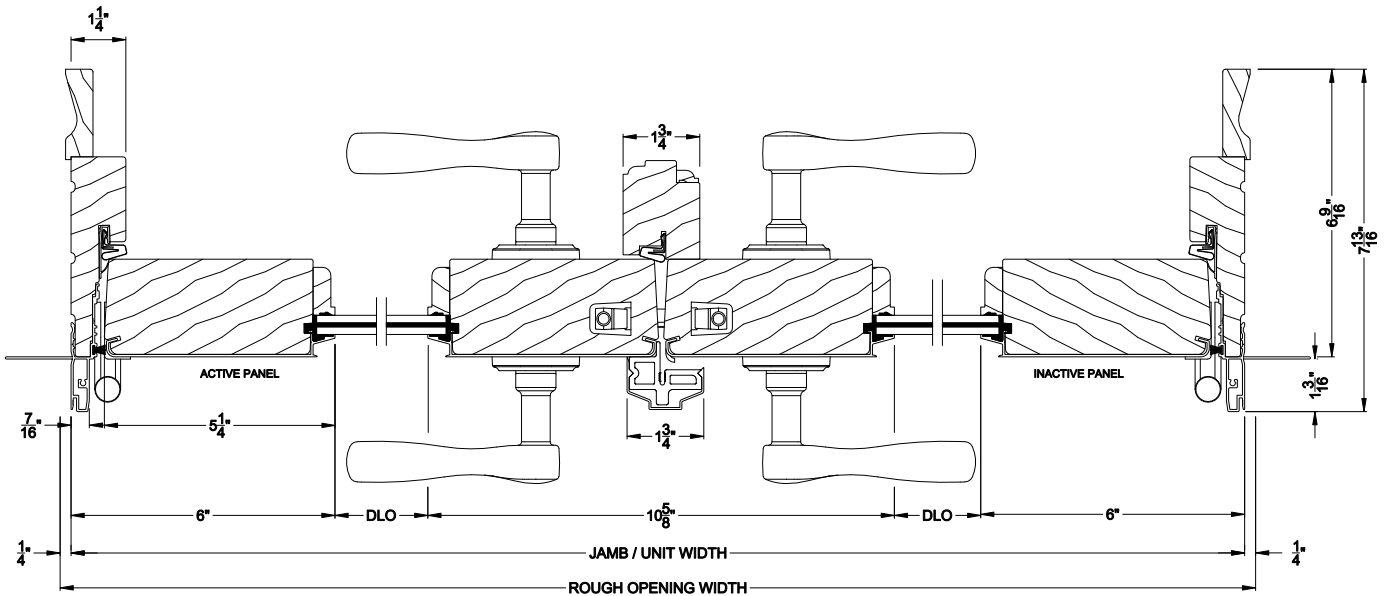

PREMIUM COASTAL SG OUTSWING DOOR
Vertical Section - ADA Sill, 2-1/4" Panel

PREMIUM COASTAL SG OUTSWING DOOR (1606)
Horizontal Section - Double Door, 2-1/4" Panel

Note: All dimensions are approximate. Weather Shield reserves the right to change specifications without notice.

Weather Shield®

Premium Coastal™ - SG

Hinged Patio Doors

CROSS SECTION DETAILS

PREMIUM COASTAL SG OUTSWING DOOR (1606)
Vertical Section - Standard Sill, 2-1/4" Panel - 6-9/16" Jamb

PREMIUM COASTAL SG OUTSWING DOOR (1606)
Horizontal Section - Single Door, 2-1/4" Panel - 6-9/16" Jamb

PREMIUM COASTAL SG OUTSWING DOOR
Vertical Section - ADA Sill, 2-1/4" Panel - 6-9/16" Jamb

PREMIUM COASTAL SG OUTSWING DOOR (1606)
Horizontal Section - Double Door, 2-1/4" Panel - 6-9/16" Jamb

Note: All dimensions are approximate. Weather Shield reserves the right to change specifications without notice.