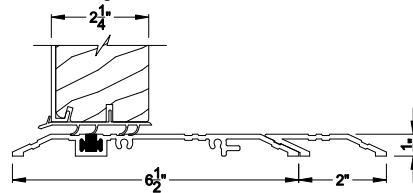

PREMIUM COASTAL SG OUTSWING DOOR
Vertical Section - ADA Sill, 2-1/4" Panel

PREMIUM COASTAL SG OUTSWING DOOR (1606)
Horizontal Section - Double Door, 2-1/4" Panel

Note: All dimensions are approximate. Weather Shield reserves the right to change specifications without notice.

Weather Shield®

Premium Coastal™ - SG

Hinged Patio Doors

CROSS SECTION DETAILS

PREMIUM COASTAL SG OUTSWING DOOR (1606)
Vertical Section - Standard Sill, 2-1/4" Panel - 6-9/16" Jamb

PREMIUM COASTAL SG OUTSWING DOOR (1606)
Horizontal Section - Single Door, 2-1/4" Panel - 6-9/16" Jamb

PREMIUM COASTAL SG OUTSWING DOOR
Vertical Section - ADA Sill, 2-1/4" Panel - 6-9/16" Jamb

PREMIUM COASTAL SG OUTSWING DOOR (1606)
Horizontal Section - Double Door, 2-1/4" Panel - 6-9/16" Jamb

Note: All dimensions are approximate. Weather Shield reserves the right to change specifications without notice.