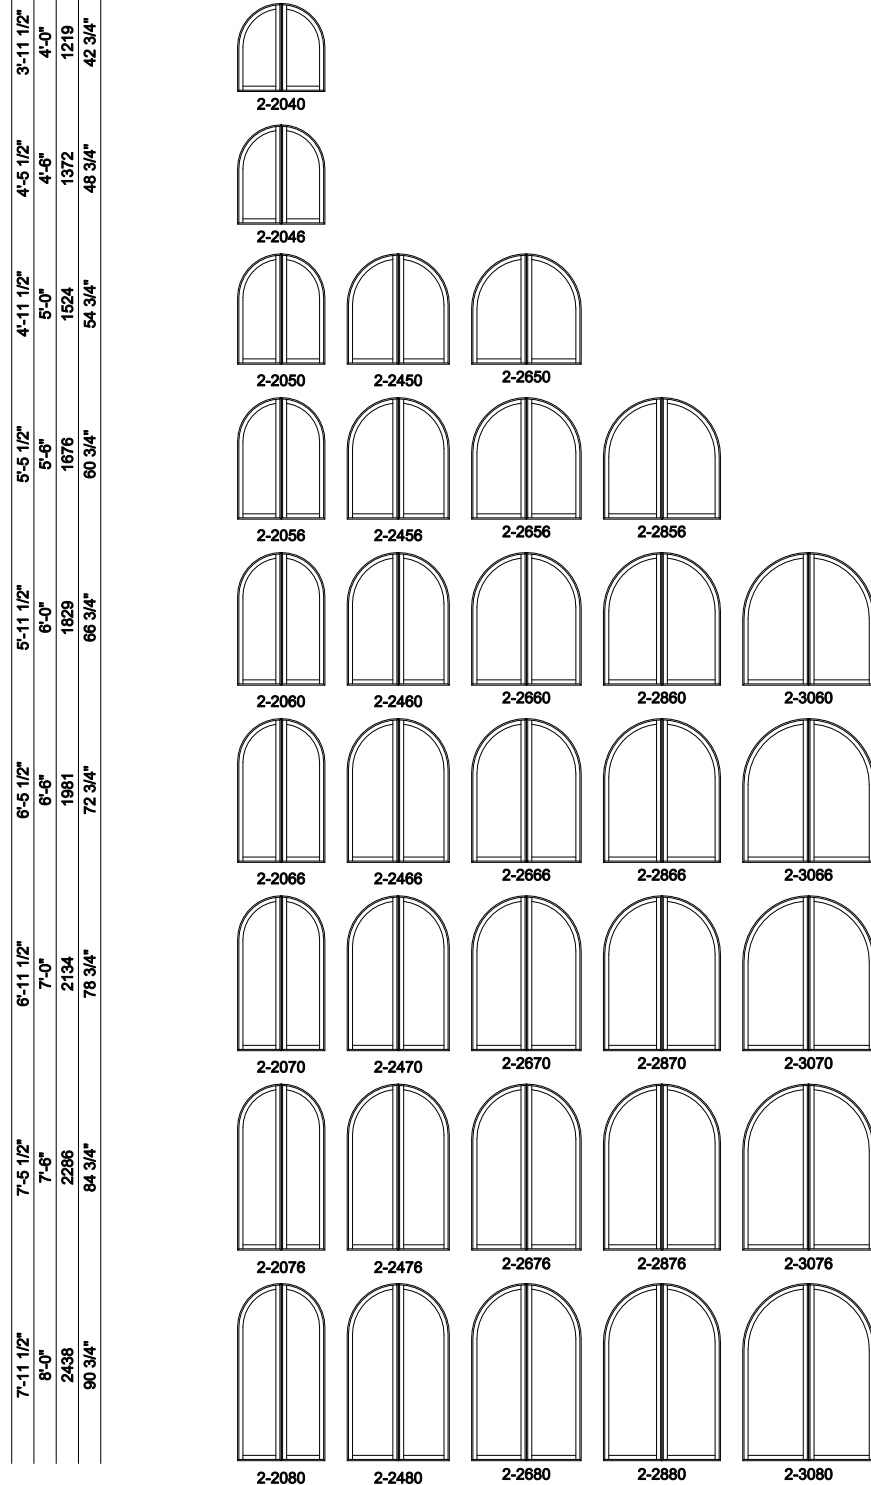

### Circle Top Casement Windows (8211) - 2 Wide

|                  |             |            |             |            |             |
|------------------|-------------|------------|-------------|------------|-------------|
| Jamb Dimension   | 3'-11 1/16" | 4'-7 1/16" | 4'-11 1/16" | 5'-3 1/16" | 5'-11 1/16" |
| Rough Opening    | 3'-11 9/16" | 4'-7 9/16" | 4'-11 9/16" | 5'-3 9/16" | 5'-11 9/16" |
| Metric R.O. (mm) | 1208        | 1411       | 1513        | 1614       | 1818        |
| Glass Size       | 18 3/4"     | 22 3/4"    | 24 3/4"     | 26 3/4"    | 30 3/4"     |
| Jamb Radius      | 23 1/2"     | 27 1/2"    | 29 1/2"     | 31 1/2"    | 35 1/2"     |
| Jamb Leg Drop    | 23 1/2"     | 27 1/2"    | 29 1/2"     | 31 1/2"    | 35 1/2"     |

For jamb leg heights  
subtract leg drop from height