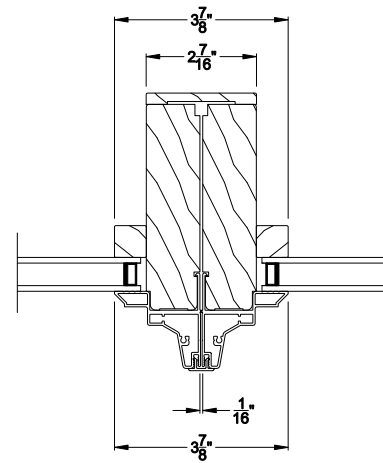

Direct-Set Windows

CROSS SECTION DETAILS

CONTEMPORARY DIRECT-SET (8306)
Vertical Section - Shadow-Line Frame - 6-9/16" jamb

CONTEMPORARY DIRECT-SET
Stack Section

CONTEMPORARY DIRECT-SET (8306)
Horizontal Section - Shadow-Line Frame - 6-9/16" jamb

CONTEMPORARY DIRECT-SET
Horizontal Mullion Section

Note: All dimensions are approximate. Weather Shield reserves the right to change specifications without notice.

Weather Shield®

Contemporary Collection™

Direct-Set Windows

CROSS SECTION DETAILS

CONTEMPORARY DIRECT-SET (8306)
Vertical Section - Shadow-Line Frame - 3-1/16" jamb

CONTEMPORARY DIRECT-SET
Stack Section

CONTEMPORARY DIRECT-SET (8306)
Horizontal Section - Shadow-Line Frame - 3-1/16" jamb

CONTEMPORARY DIRECT-SET
Horizontal Mullion Section

Note: All dimensions are approximate. Weather Shield reserves the right to change specifications without notice.