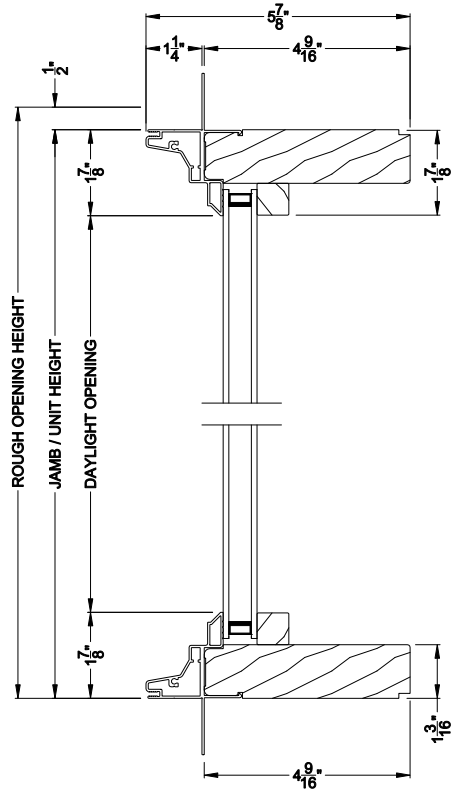

Weather Shield®

Contemporary Collection™

Direct-Set Windows

CROSS SECTION DETAILS

CONTEMPORARY DIRECT-SET (8306)
Vertical Section - Shadow-Line Frame

CONTEMPORARY DIRECT-SET
Stack Section

CONTEMPORARY DIRECT-SET (8306)
Horizontal Section - Shadow-Line Frame

CONTEMPORARY DIRECT-SET
Horizontal Mullion Section

Note: All dimensions are approximate. Weather Shield reserves the right to change specifications without notice.

Weather Shield®

Contemporary Collection™

Direct-Set Windows

CROSS SECTION DETAILS

CONTEMPORARY DIRECT-SET (8306)
Vertical Section - Shadow-Line Frame - 6-9/16" jamb

CONTEMPORARY DIRECT-SET
Stack Section

CONTEMPORARY DIRECT-SET (8306)
Horizontal Section - Shadow-Line Frame - 6-9/16" jamb