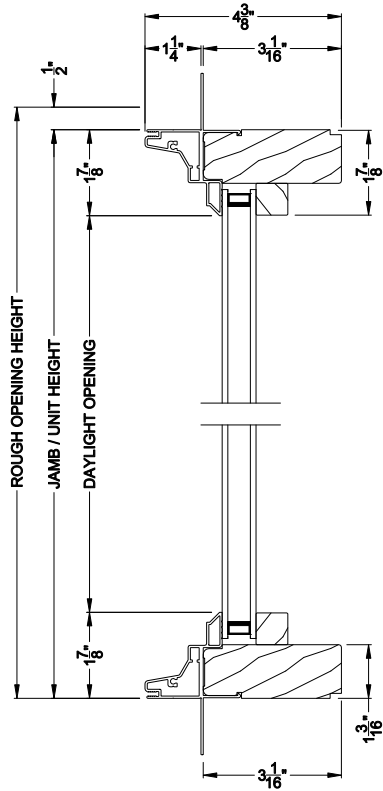

Direct-Set Windows

CROSS SECTION DETAILS

CONTEMPORARY DIRECT-SET (8306)
Vertical Section - Shadow-Line Frame - 6-9/16" jamb

CONTEMPORARY DIRECT-SET
Stack Section

CONTEMPORARY DIRECT-SET (8306)
Horizontal Section - Shadow-Line Frame - 6-9/16" jamb

CONTEMPORARY DIRECT-SET
Horizontal Mullion Section

Note: All dimensions are approximate. Weather Shield reserves the right to change specifications without notice.

Weather Shield®

Contemporary Collection™

Direct-Set Windows

CROSS SECTION DETAILS

CONTEMPORARY DIRECT-SET (8306)
Vertical Section - Shadow-Line Frame - 3-1/16" jamb

CONTEMPORARY DIRECT-SET
Stack Section

CONTEMPORARY DIRECT-SET (8306)
Horizontal Section - Shadow-Line Frame - 3-1/16" jamb

CONTEMPORARY DIRECT-SET
Horizontal Mullion Section

Note: All dimensions are approximate. Weather Shield reserves the right to change specifications without notice.