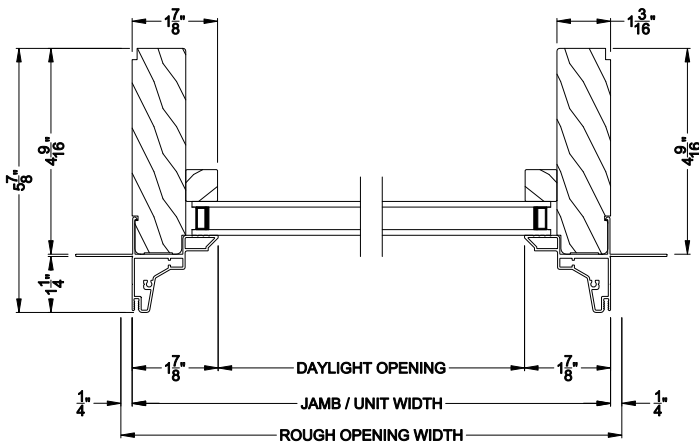

Weather Shield®

Contemporary Collection™

Direct-Set Windows

CROSS SECTION DETAILS

CONTEMPORARY DIRECT-SET (8306)
Vertical Section - Shadow-Line Frame

CONTEMPORARY DIRECT-SET
Stack Section

CONTEMPORARY DIRECT-SET (8306)
Horizontal Section - Shadow-Line Frame

CONTEMPORARY DIRECT-SET
Horizontal Mullion Section

Note: All dimensions are approximate. Weather Shield reserves the right to change specifications without notice.

Weather Shield®

Contemporary Collection™

Direct-Set Windows

CROSS SECTION DETAILS

CONTEMPORARY DIRECT-SET (8306)
Vertical Section - Shadow-Line Frame - 6-9/16" jamb

CONTEMPORARY DIRECT-SET
Stack Section

CONTEMPORARY DIRECT-SET (8306)
Horizontal Section - Shadow-Line Frame - 6-9/16" jamb

Direct-Set Windows

CROSS SECTION DETAILS

CONTEMPORARY DIRECT-SET (8306)
Vertical Section - Shadow-Line Frame - 3-1/16" jamb

CONTEMPORARY DIRECT-SET
Stack Section

CONTEMPORARY DIRECT-SET (8306)
Horizontal Section - Shadow-Line Frame - 3-1/16" jamb