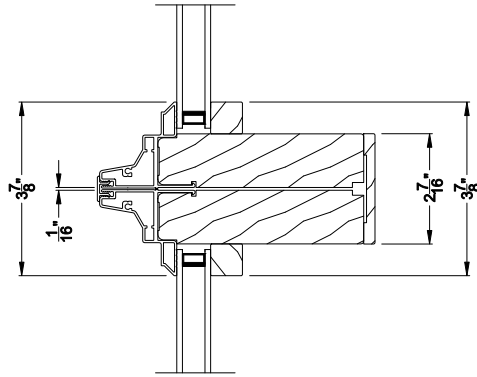

Weather Shield®

Contemporary Collection™

Direct-Set Windows

CROSS SECTION DETAILS

CONTEMPORARY DIRECT-SET (8306)
Vertical Section - Shadow-Line Frame

CONTEMPORARY DIRECT-SET
Stack Section

CONTEMPORARY DIRECT-SET (8306)
Horizontal Section - Shadow-Line Frame

CONTEMPORARY DIRECT-SET
Horizontal Mullion Section

Note: All dimensions are approximate. Weather Shield reserves the right to change specifications without notice.

Weather Shield®

Contemporary Collection™

Direct-Set Windows

CROSS SECTION DETAILS

CONTEMPORARY DIRECT-SET (8306)
Vertical Section - Shadow-Line Frame - 6-9/16" jamb

CONTEMPORARY DIRECT-SET
Stack Section

CONTEMPORARY DIRECT-SET (8306)
Horizontal Section - Shadow-Line Frame - 6-9/16" jamb

Direct-Set Windows

CROSS SECTION DETAILS

CONTEMPORARY DIRECT-SET (8306)
Vertical Section - Shadow-Line Frame - 3-1/16" jamb

CONTEMPORARY DIRECT-SET
Stack Section

CONTEMPORARY DIRECT-SET (8306)
Horizontal Section - Shadow-Line Frame - 3-1/16" jamb