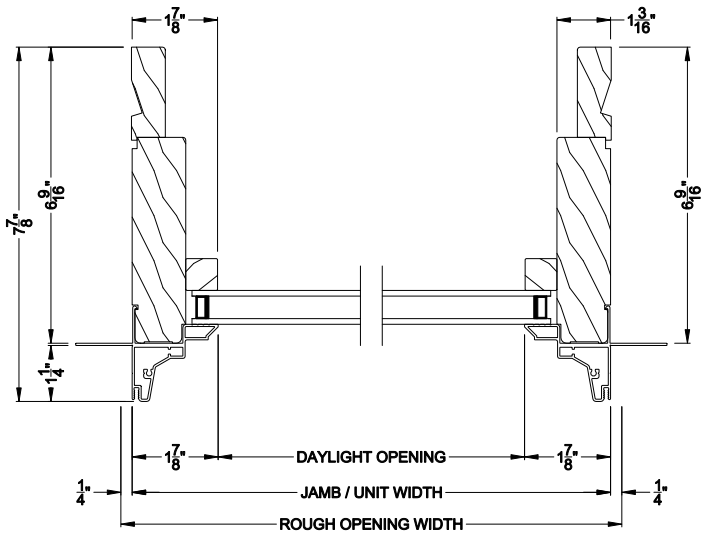

CONTEMPORARY DIRECT-SET
Horizontal Mullion Section

Note: All dimensions are approximate. Weather Shield reserves the right to change specifications without notice.

Weather Shield®

Contemporary Collection™

Direct-Set Windows

CROSS SECTION DETAILS

CONTEMPORARY DIRECT-SET (8306)
Vertical Section - Shadow-Line Frame - 6-9/16" jamb

CONTEMPORARY DIRECT-SET
Stack Section

CONTEMPORARY DIRECT-SET (8306)
Horizontal Section - Shadow-Line Frame - 6-9/16" jamb

Direct-Set Windows

CROSS SECTION DETAILS

CONTEMPORARY DIRECT-SET (8306)
Vertical Section - Shadow-Line Frame - 3-1/16" jamb

CONTEMPORARY DIRECT-SET
Stack Section

CONTEMPORARY DIRECT-SET (8306)
Horizontal Section - Shadow-Line Frame - 3-1/16" jamb