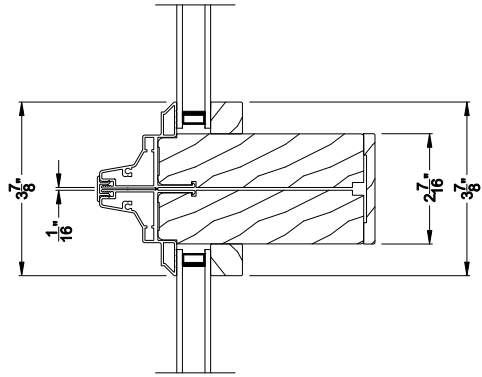

CONTEMPORARY DIRECT-SET
Horizontal Mullion Section

Note: All dimensions are approximate. Weather Shield reserves the right to change specifications without notice.

Weather Shield®

Contemporary Collection™

Direct-Set Windows

CROSS SECTION DETAILS

CONTEMPORARY DIRECT-SET (8306)
Vertical Section - Shadow-Line Frame - 6-9/16" jamb

CONTEMPORARY DIRECT-SET
Stack Section

CONTEMPORARY DIRECT-SET (8306)
Horizontal Section - Shadow-Line Frame - 6-9/16" jamb

Direct-Set Windows

CROSS SECTION DETAILS

CONTEMPORARY DIRECT-SET (8306)
Vertical Section - Shadow-Line Frame - 3-1/16" jamb

CONTEMPORARY DIRECT-SET
Stack Section

CONTEMPORARY DIRECT-SET (8306)
Horizontal Section - Shadow-Line Frame - 3-1/16" jamb