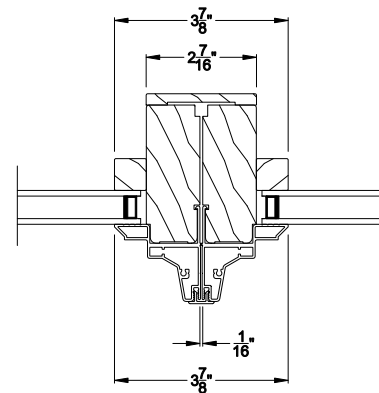

Direct-Set Windows

CROSS SECTION DETAILS

CONTEMPORARY DIRECT-SET (8306)
Vertical Section - Shadow-Line Frame - 3-1/16" jamb

CONTEMPORARY DIRECT-SET
Stack Section

CONTEMPORARY DIRECT-SET (8306)
Horizontal Section - Shadow-Line Frame - 3-1/16" jamb

CONTEMPORARY DIRECT-SET
Horizontal Mullion Section

Note: All dimensions are approximate. Weather Shield reserves the right to change specifications without notice.