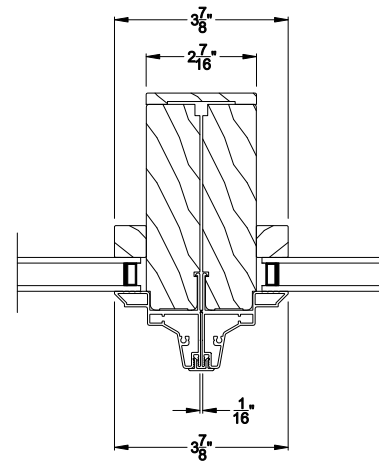

Weather Shield®

Contemporary Collection™

Direct-Set Windows

CROSS SECTION DETAILS

CONTEMPORARY DIRECT-SET (8306)
Vertical Section - Shadow-Line Frame

CONTEMPORARY DIRECT-SET
Stack Section

CONTEMPORARY DIRECT-SET (8306)
Horizontal Section - Shadow-Line Frame

CONTEMPORARY DIRECT-SET
Horizontal Mullion Section

Note: All dimensions are approximate. Weather Shield reserves the right to change specifications without notice.

Weather Shield®

Contemporary Collection™

Direct-Set Windows

CROSS SECTION DETAILS

CONTEMPORARY DIRECT-SET (8306)
Vertical Section - Shadow-Line Frame - 6-9/16" jamb

CONTEMPORARY DIRECT-SET
Stack Section

CONTEMPORARY DIRECT-SET (8306)
Horizontal Section - Shadow-Line Frame - 6-9/16" jamb

Direct-Set Windows

CROSS SECTION DETAILS

CONTEMPORARY DIRECT-SET (8306)
Vertical Section - Shadow-Line Frame - 3-1/16" jamb

CONTEMPORARY DIRECT-SET
Stack Section

CONTEMPORARY DIRECT-SET (8306)
Horizontal Section - Shadow-Line Frame - 3-1/16" jamb