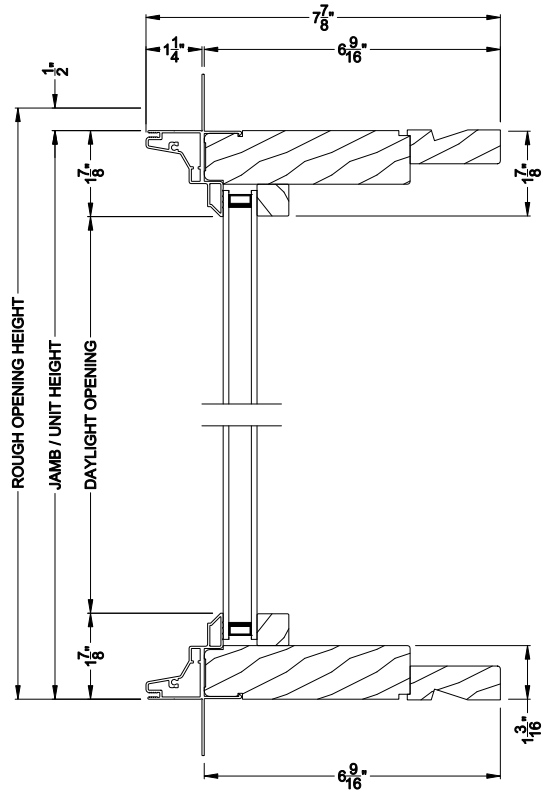

CONTEMPORARY DIRECT-SET
Horizontal Mullion Section

Note: All dimensions are approximate. Weather Shield reserves the right to change specifications without notice.

Weather Shield®

Contemporary Collection™

Direct-Set Windows

CROSS SECTION DETAILS

CONTEMPORARY DIRECT-SET (8306)
Vertical Section - Shadow-Line Frame - 6-9/16" jamb

CONTEMPORARY DIRECT-SET
Stack Section

CONTEMPORARY DIRECT-SET (8306)
Horizontal Section - Shadow-Line Frame - 6-9/16" jamb

Direct-Set Windows

CROSS SECTION DETAILS

CONTEMPORARY DIRECT-SET (8306)
Vertical Section - Shadow-Line Frame - 3-1/16" jamb

CONTEMPORARY DIRECT-SET
Stack Section

CONTEMPORARY DIRECT-SET (8306)
Horizontal Section - Shadow-Line Frame - 3-1/16" jamb