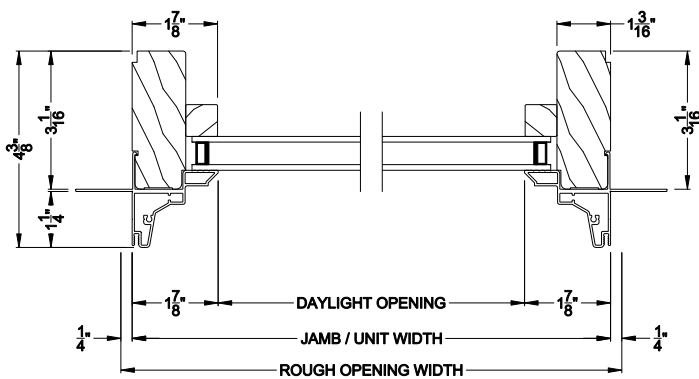

CONTEMPORARY DIRECT-SET
Horizontal Mullion Section

Note: All dimensions are approximate. Weather Shield reserves the right to change specifications without notice.

Weather Shield®

Contemporary Collection™

Direct-Set Windows

CROSS SECTION DETAILS

CONTEMPORARY DIRECT-SET (8306)
Vertical Section - Shadow-Line Frame - 3-1/16" jamb

CONTEMPORARY DIRECT-SET
Stack Section

CONTEMPORARY DIRECT-SET (8306)
Horizontal Section - Shadow-Line Frame - 3-1/16" jamb

CONTEMPORARY DIRECT-SET
Horizontal Mullion Section

Note: All dimensions are approximate. Weather Shield reserves the right to change specifications without notice.