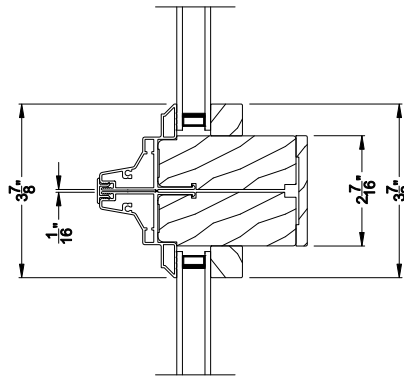

Direct-Set Windows

CROSS SECTION DETAILS

CONTEMPORARY DIRECT-SET (8306)
Vertical Section - Shadow-Line Frame - 6-9/16" jamb

CONTEMPORARY DIRECT-SET
Stack Section

CONTEMPORARY DIRECT-SET (8306)
Horizontal Section - Shadow-Line Frame - 6-9/16" jamb

CONTEMPORARY DIRECT-SET
Horizontal Mullion Section

Note: All dimensions are approximate. Weather Shield reserves the right to change specifications without notice.

Weather Shield®

Contemporary Collection™

Direct-Set Windows

CROSS SECTION DETAILS

CONTEMPORARY DIRECT-SET (8306)
Vertical Section - Shadow-Line Frame - 3-1/16" jamb

CONTEMPORARY DIRECT-SET
Stack Section

CONTEMPORARY DIRECT-SET (8306)
Horizontal Section - Shadow-Line Frame - 3-1/16" jamb

CONTEMPORARY DIRECT-SET
Horizontal Mullion Section

Note: All dimensions are approximate. Weather Shield reserves the right to change specifications without notice.