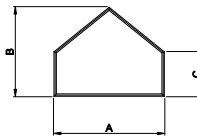

**Eyebrow
 with Extended Legs**

**Quarter Eyebrow
 with Extended Legs**

**Half Circle
 with Extended Legs**

**Quarter Circle
 with Extended Legs**

Half Circle

Quarter Circle

Archtop

Quarter Archtop

Full Circle

**Gothic
 with Extended Legs**

Diamond

Hexagon

Isosceles Triangle

Right Triangle

Trapezoid

Pentagon

Rectangle

Octagon

Direct-Set Special Shape (8307)
 A - Rough Opening Width
 B - Rough Opening Height
 C - Rough Opening Leg

For availability of sizes and
 specialty shapes not shown
 contact Weather Shield