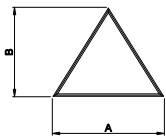

**Eyebrow
 with Extended Legs**

**Quarter Eyebrow
 with Extended Legs**

**Half Circle
 with Extended Legs**

**Quarter Circle
 with Extended Legs**

Half Circle

Quarter Circle

Archtop

Quarter Archtop

Full Circle

**Gothic
 with Extended Legs**

Diamond

Hexagon

Isosceles Triangle

Right Triangle

Trapezoid

Pentagon

Rectangle

Octagon

Direct-Set Special Shape (8307)
 A - Rough Opening Width
 B - Rough Opening Height
 C - Rough Opening Leg

For availability of sizes and
 specialty shapes not shown
 contact Weather Shield