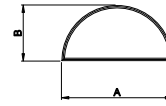

**Eyebrow
 with Extended Legs**

**Quarter Eyebrow
 with Extended Legs**

**Half Circle
 with Extended Legs**

**Quarter Circle
 with Extended Legs**

Half Circle

Quarter Circle

Archtop

Quarter Archtop

Rectangle

Octagon

Direct-Set Special Shape (8307)
 A - Rough Opening Width
 B - Rough Opening Height
 C - Rough Opening Leg

For availability of sizes and
 specialty shapes not shown
 contact Weather Shield