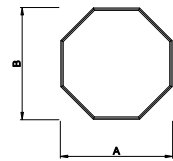

**Eyebrow
 with Extended Legs**

**Quarter Eyebrow
 with Extended Legs**

**Half Circle
 with Extended Legs**

**Quarter Circle
 with Extended Legs**

Half Circle

Quarter Circle

Archtop

Quarter Archtop

Full Circle

**Gothic
 with Extended Legs**

Diamond

Hexagon

Isosceles Triangle

Right Triangle

Trapezoid

Pentagon

Rectangle

Octagon

Direct-Set Special Shape (8307)
 A - Rough Opening Width
 B - Rough Opening Height
 C - Rough Opening Leg

For availability of sizes and
 specialty shapes not shown
 contact Weather Shield