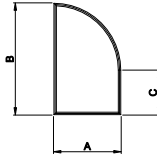

**Eyebrow
 with Extended Legs**

**Quarter Eyebrow
 with Extended Legs**

**Half Circle
 with Extended Legs**

**Quarter Circle
 with Extended Legs**

Half Circle

Quarter Circle

Archtop

Quarter Archtop

Full Circle

**Gothic
 with Extended Legs**

Diamond

Hexagon

Isosceles Triangle

Right Triangle

Trapezoid

Pentagon

Rectangle

Octagon

Direct-Set Special Shape (8307)
 A - Rough Opening Width
 B - Rough Opening Height
 C - Rough Opening Leg

For availability of sizes and
 specialty shapes not shown
 contact Weather Shield