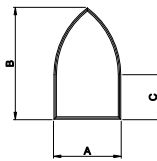

**Eyebrow
 with Extended Legs**

**Quarter Eyebrow
 with Extended Legs**

**Half Circle
 with Extended Legs**

**Quarter Circle
 with Extended Legs**

Half Circle

Quarter Circle

Archtop

Quarter Archtop

Full Circle

**Gothic
 with Extended Legs**

Diamond

Hexagon

Isosceles Triangle

Right Triangle

Trapezoid

Pentagon

Rectangle

Octagon

Direct-Set Special Shape (8307)
 A - Rough Opening Width
 B - Rough Opening Height
 C - Rough Opening Leg

For availability of sizes and
 specialty shapes not shown
 contact Weather Shield