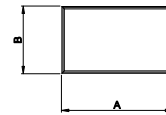

**Eyebrow
 with Extended Legs**

**Quarter Eyebrow
 with Extended Legs**

**Half Circle
 with Extended Legs**

**Quarter Circle
 with Extended Legs**

Half Circle

Quarter Circle

Archtop

Quarter Archtop

Full Circle

**Gothic
 with Extended Legs**

Diamond

Hexagon

Isosceles Triangle

Right Triangle

Trapezoid

Pentagon

Rectangle

Octagon

Direct-Set Special Shape (8307)
 A - Rough Opening Width
 B - Rough Opening Height
 C - Rough Opening Leg

For availability of sizes and
 specialty shapes not shown
 contact Weather Shield