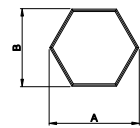

**Eyebrow
 with Extended Legs**

**Quarter Eyebrow
 with Extended Legs**

**Half Circle
 with Extended Legs**

**Quarter Circle
 with Extended Legs**

Half Circle

Quarter Circle

Archtop

Quarter Archtop

Full Circle

**Gothic
 with Extended Legs**

Diamond

Hexagon

Isosceles Triangle

Right Triangle

Trapezoid

Pentagon

Rectangle

Octagon

Direct-Set Special Shape (8307)
 A - Rough Opening Width
 B - Rough Opening Height
 C - Rough Opening Leg

For availability of sizes and
 specialty shapes not shown
 contact Weather Shield