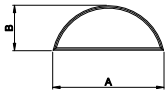

**Eyebrow
 with Extended Legs**

**Quarter Eyebrow
 with Extended Legs**

**Half Circle
 with Extended Legs**

**Quarter Circle
 with Extended Legs**

Half Circle

Quarter Circle

Archtop

Quarter Archtop

Rectangle

Octagon

Direct-Set Special Shape (8307)
 A - Rough Opening Width
 B - Rough Opening Height
 C - Rough Opening Leg

For availability of sizes and
 specialty shapes not shown
 contact Weather Shield