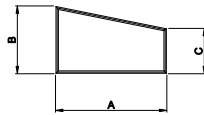

**Eyebrow
 with Extended Legs**

**Quarter Eyebrow
 with Extended Legs**

**Half Circle
 with Extended Legs**

**Quarter Circle
 with Extended Legs**

Half Circle

Quarter Circle

Archtop

Quarter Archtop

Full Circle

**Gothic
 with Extended Legs**

Diamond

Hexagon

Isosceles Triangle

Right Triangle

Trapezoid

Pentagon

Rectangle

Octagon

Direct-Set Special Shape (8307)
 A - Rough Opening Width
 B - Rough Opening Height
 C - Rough Opening Leg

For availability of sizes and
 specialty shapes not shown
 contact Weather Shield