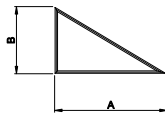

**Eyebrow
 with Extended Legs**

**Quarter Eyebrow
 with Extended Legs**

**Half Circle
 with Extended Legs**

**Quarter Circle
 with Extended Legs**

Half Circle

Quarter Circle

Archtop

Quarter Archtop

Full Circle

**Gothic
 with Extended Legs**

Diamond

Hexagon

Isosceles Triangle

Right Triangle

Trapezoid

Pentagon

Rectangle

Octagon

Direct-Set Special Shape (8307)
 A - Rough Opening Width
 B - Rough Opening Height
 C - Rough Opening Leg

For availability of sizes and
 specialty shapes not shown
 contact Weather Shield