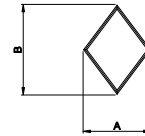

**Eyebrow
 with Extended Legs**

**Quarter Eyebrow
 with Extended Legs**

**Half Circle
 with Extended Legs**

**Quarter Circle
 with Extended Legs**

Half Circle

Quarter Circle

Archtop

Quarter Archtop

Full Circle

**Gothic
 with Extended Legs**

Diamond

Hexagon

Isosceles Triangle

Right Triangle

Trapezoid

Pentagon

Rectangle

Octagon

Direct-Set Special Shape (8307)
 A - Rough Opening Width
 B - Rough Opening Height
 C - Rough Opening Leg

For availability of sizes and
 specialty shapes not shown
 contact Weather Shield