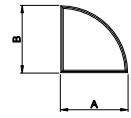

**Eyebrow
 with Extended Legs**

**Quarter Eyebrow
 with Extended Legs**

**Half Circle
 with Extended Legs**

**Quarter Circle
 with Extended Legs**

Half Circle

Quarter Circle

Archtop

Quarter Archtop

Rectangle

Octagon

Direct-Set Special Shape (8307)
 A - Rough Opening Width
 B - Rough Opening Height
 C - Rough Opening Leg

For availability of sizes and
 specialty shapes not shown
 contact Weather Shield