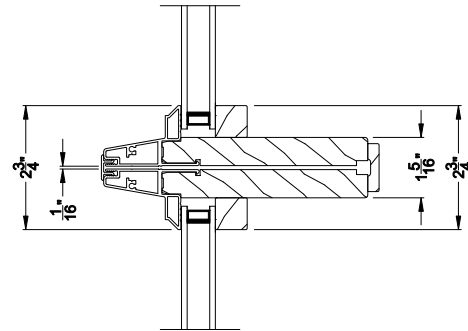

CONTEMPORARY DIRECT-SET
Stack Section