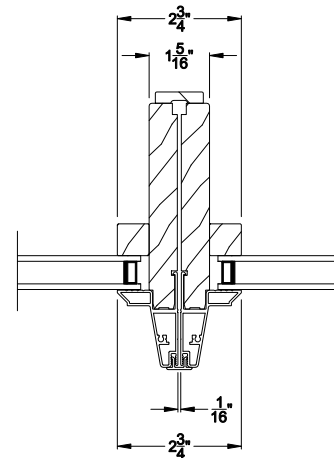

## CROSS SECTION DETAILS

**CONTEMPORARY DIRECT-SET (8307)**  
Vertical Section - Slim Frame

NOTE: Slim Frame Direct-set windows are not designed to be mullied with casements or awnings due to the narrow frame width. Slim Frame Direct-sets are intended to be stand alone or mullied to other Slim Frame Direct-sets.

**CONTEMPORARY DIRECT-SET**  
Stack Section

**CONTEMPORARY DIRECT-SET (8307)**  
Horizontal Section - Slim Frame

**CONTEMPORARY DIRECT-SET**  
Horizontal Mullion Section

Note: All dimensions are approximate. Weather Shield reserves the right to change specifications without notice.