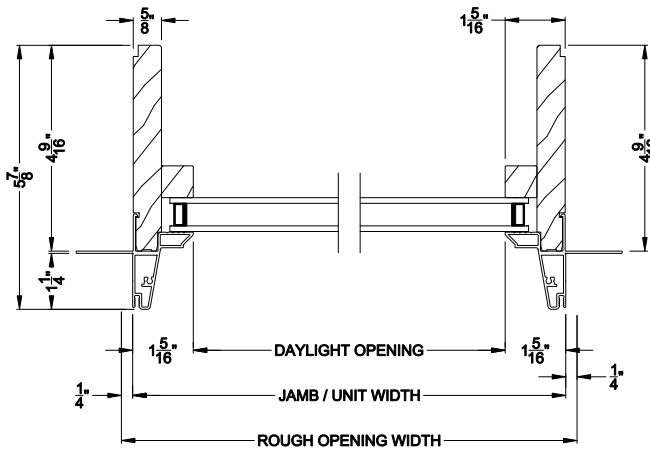

CONTEMPORARY DIRECT-SET (8307)
Horizontal Section - Slim Frame