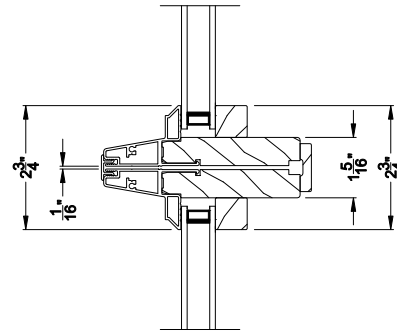

CONTEMPORARY DIRECT-SET
Horizontal Mullion Section

CONTEMPORARY DIRECT-SET
Stack Section