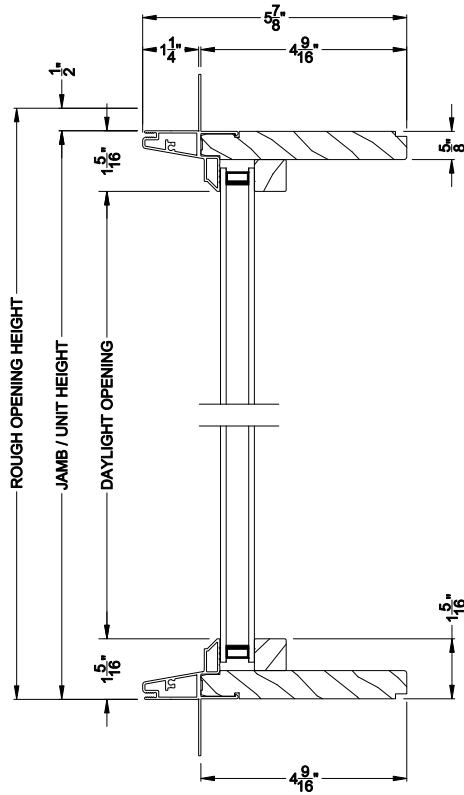

## CROSS SECTION DETAILS

NOTE: Slim Frame Direct-set windows are not designed to be mullied with casements or awnings due to the narrow frame width. Slim Frame Direct-sets are intended to be stand alone or mullied to other Slim Frame Direct-sets.