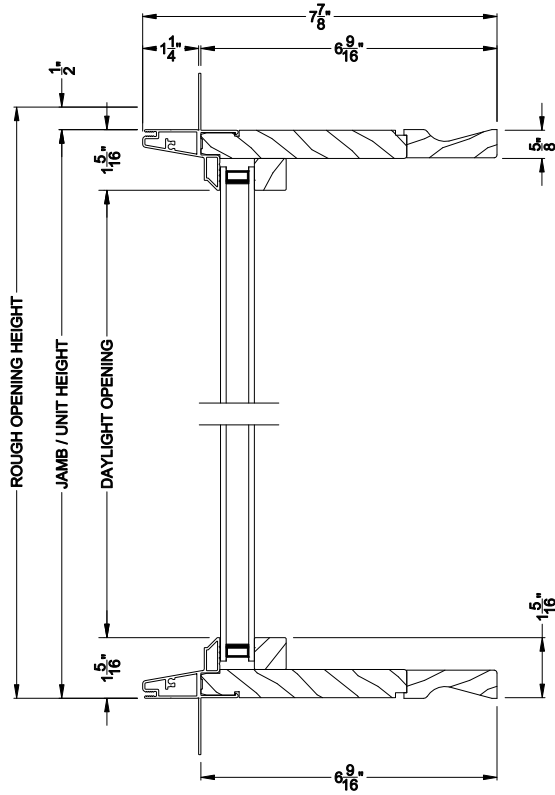

CONTEMPORARY DIRECT-SET (8307)
Horizontal Section - Slim Frame

Weather Shield®

Contemporary Collection™

Slim Frame Direct-Set Windows

CROSS SECTION DETAILS

CONTEMPORARY DIRECT-SET (8307)
Vertical Section - Slim Frame

NOTE: Slim Frame Direct-set windows are not designed to be mullied with casements or awnings due to the narrow frame width. Slim Frame Direct-sets are intended to be stand alone or mullied to other Slim Frame Direct-sets.