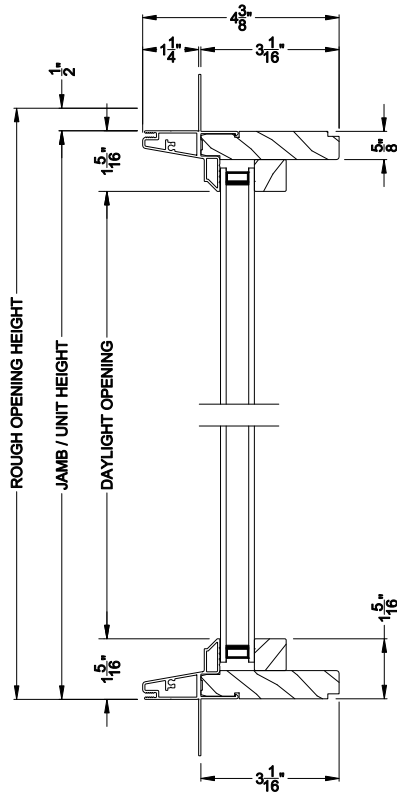

CONTEMPORARY DIRECT-SET (8307)
Horizontal Section - Slim Frame

Weather Shield®

Contemporary Collection™

Slim Frame Direct-Set Windows

CROSS SECTION DETAILS

NOTE: Slim Frame Direct-set windows are not designed to be mullied with casements or awnings due to the narrow frame width. Slim Frame Direct-sets are intended to be stand alone or mullied to other Slim Frame Direct-sets.

CONTEMPORARY DIRECT-SET (8307)
Vertical Section - Slim Frame - 3-1/16" jamb