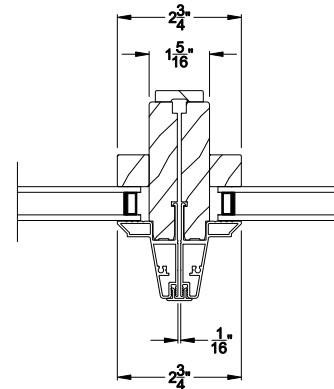

## CROSS SECTION DETAILS

NOTE: Slim Frame Direct-set windows are not designed to be mullied with casements or awnings due to the narrow frame width. Slim Frame Direct-sets are intended to be stand alone or mullied to other Slim Frame Direct-sets.

**CONTEMPORARY DIRECT-SET (8307)**  
Vertical Section - Slim Frame - 3-1/16" jamb

**CONTEMPORARY DIRECT-SET**  
Stack Section

**CONTEMPORARY DIRECT-SET (8307)**  
Horizontal Section - Slim Frame - 3-1/16" jamb