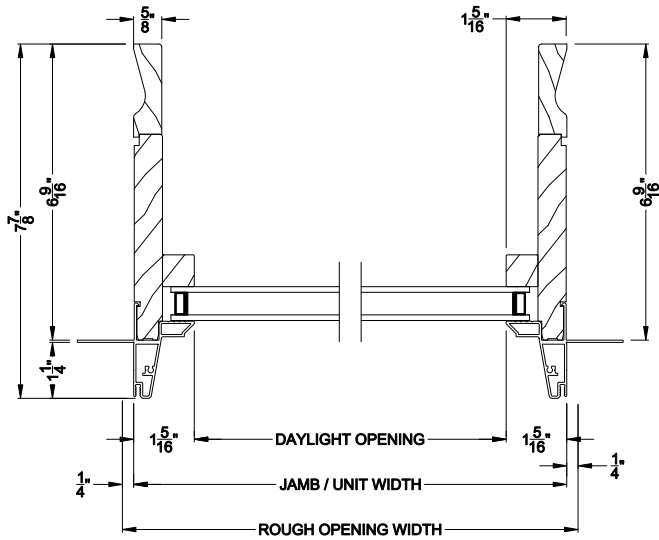

## CROSS SECTION DETAILS

**CONTEMPORARY DIRECT-SET (8307)**  
Vertical Section - Slim Frame

NOTE: Slim Frame Direct-set windows are not designed to be mullied with casements or awnings due to the narrow frame width. Slim Frame Direct-sets are intended to be stand alone or mullied to other Slim Frame Direct-sets.

**CONTEMPORARY DIRECT-SET**  
Stack Section

**CONTEMPORARY DIRECT-SET (8307)**  
Horizontal Section - Slim Frame

**CONTEMPORARY DIRECT-SET**  
Horizontal Mullion Section

Note: All dimensions are approximate. Weather Shield reserves the right to change specifications without notice.