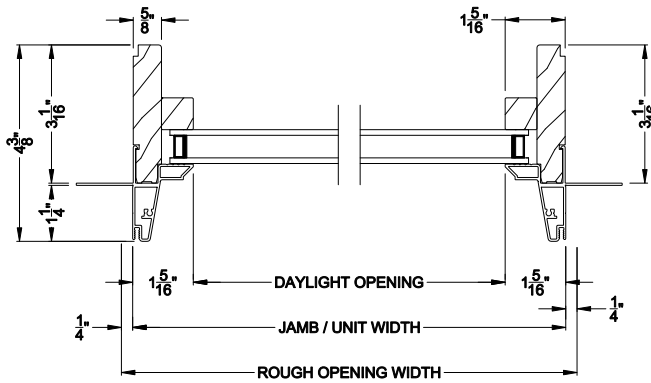

## CROSS SECTION DETAILS

NOTE: Slim Frame Direct-set windows are not designed to be mullied with casements or awnings due to the narrow frame width. Slim Frame Direct-sets are intended to be stand alone or mullied to other Slim Frame Direct-sets.

**CONTEMPORARY DIRECT-SET (8307)**  
Vertical Section - Slim Frame - 3-1/16" jamb

**CONTEMPORARY DIRECT-SET**  
Stack Section

**CONTEMPORARY DIRECT-SET (8307)**  
Horizontal Section - Slim Frame - 3-1/16" jamb