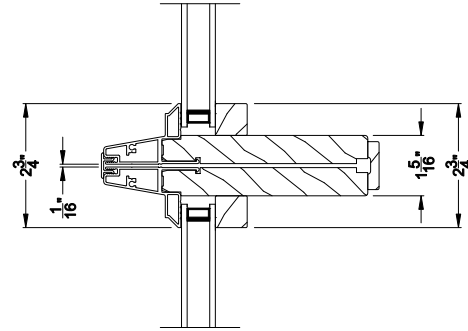

## CROSS SECTION DETAILS

**CONTEMPORARY DIRECT-SET (8307)**  
Vertical Section - Slim Frame

NOTE: Slim Frame Direct-set windows are not designed to be mullied with casements or awnings due to the narrow frame width. Slim Frame Direct-sets are intended to be stand alone or mullied to other Slim Frame Direct-sets.