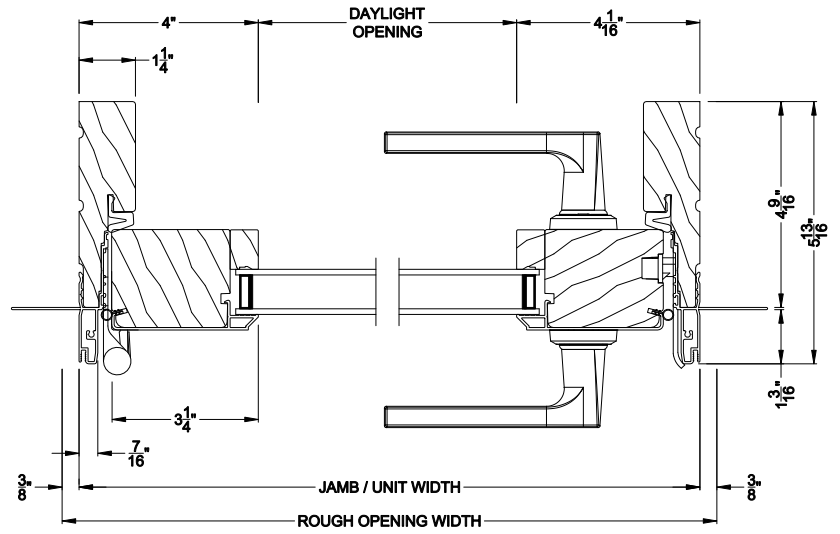

## CROSS SECTION DETAILS

**CONTEMPORARY OUTSWING DOOR (8617)**  
Vertical Section - 5-1/8" Bottom Rail

**CONTEMPORARY OUTSWING DOOR (8617)**  
Horizontal Section - Single Door

**CONTEMPORARY OUTSWING DOOR (8617)**  
Vertical Section - ADA Sill