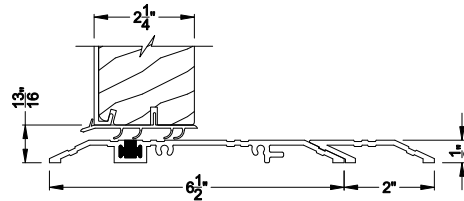

## CROSS SECTION DETAILS

**CONTEMPORARY OUTSWING DOOR (8617)**  
Vertical Section - 5-1/8" Bottom Rail - 6-9/16" jamb

**CONTEMPORARY OUTSWING DOOR (8617)**  
Horizontal Section - Single Door - 6-9/16" jamb

**CONTEMPORARY OUTSWING DOOR (8617)**  
Vertical Section - ADA Sill - 6-9/16" jamb

**CONTEMPORARY OUTSWING DOOR (8617)**  
Horizontal Section - Double Door - 6-9/16" jamb

Note: All dimensions are approximate. Weather Shield reserves the right to change specifications without notice.