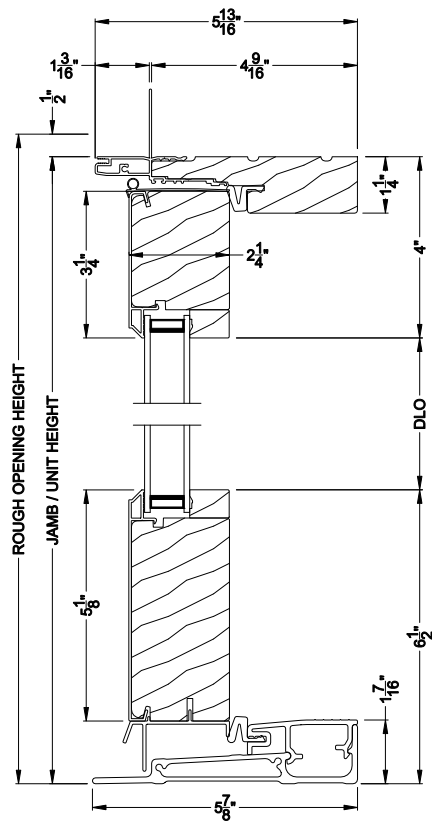

## CROSS SECTION DETAILS

**CONTEMPORARY OUTSWING DOOR (8617)**  
Vertical Section - 5-1/8" Bottom Rail

**CONTEMPORARY OUTSWING DOOR (8617)**  
Horizontal Section - Single Door

**CONTEMPORARY OUTSWING DOOR (8617)**  
Vertical Section - ADA Sill

**CONTEMPORARY OUTSWING DOOR (8617)**  
Horizontal Section - Double Door

Note: All dimensions are approximate. Weather Shield reserves the right to change specifications without notice.