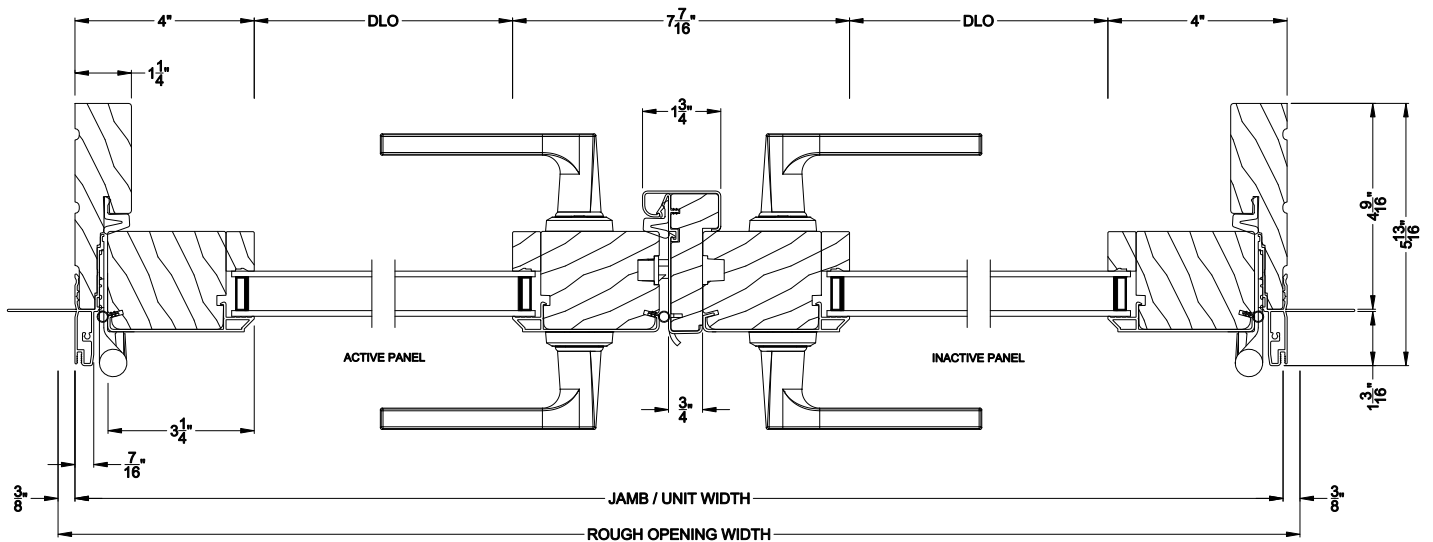

## CROSS SECTION DETAILS

**CONTEMPORARY OUTSWING DOOR (8617)**  
Vertical Section - 5-1/8" Bottom Rail

**CONTEMPORARY OUTSWING DOOR (8617)**  
Horizontal Section - Single Door

**CONTEMPORARY OUTSWING DOOR (8617)**  
Vertical Section - ADA Sill

**CONTEMPORARY OUTSWING DOOR (8617)**  
Horizontal Section - Double Door

Note: All dimensions are approximate. Weather Shield reserves the right to change specifications without notice.