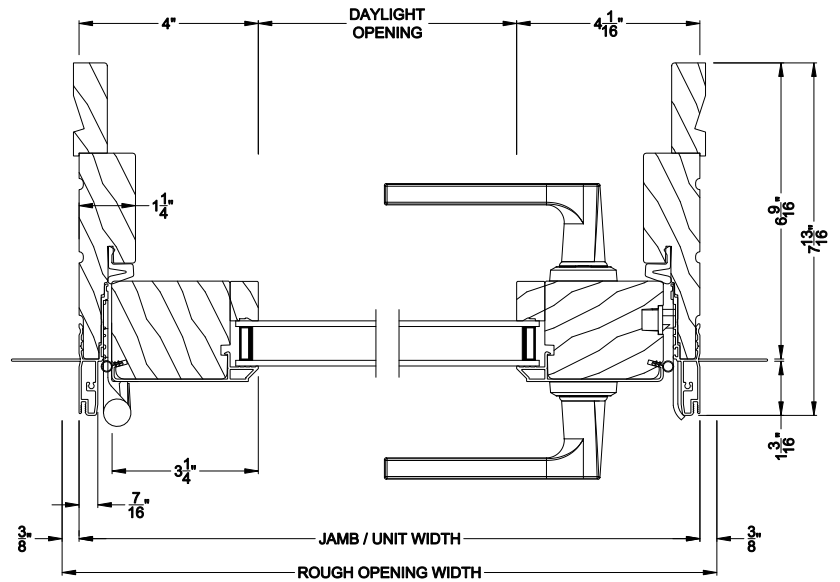

**CONTEMPORARY OUTSWING DOOR (8617)**  
Horizontal Section - Double Door

Note: All dimensions are approximate. Weather Shield reserves the right to change specifications without notice.

## CROSS SECTION DETAILS

**CONTEMPORARY OUTSWING DOOR (8617)**  
Vertical Section - 5-1/8" Bottom Rail - 6-9/16" jamb

**CONTEMPORARY OUTSWING DOOR (8617)**  
Horizontal Section - Single Door - 6-9/16" jamb