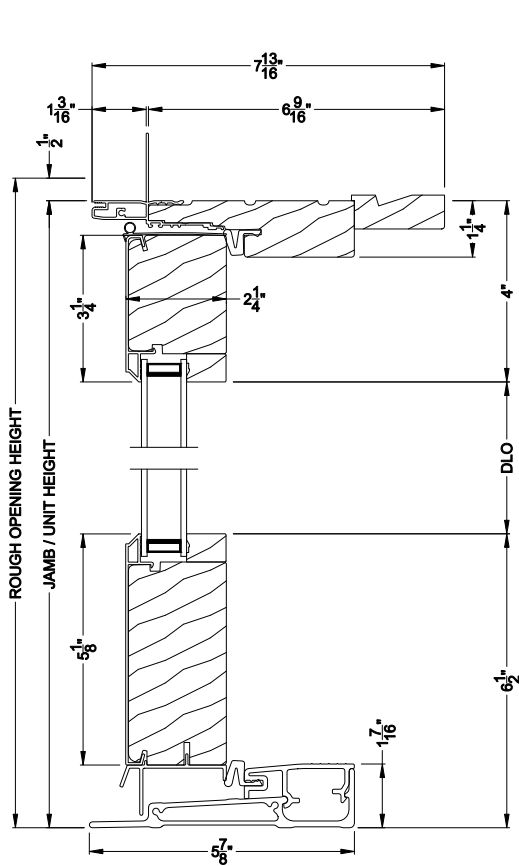

Weather Shield®

Contemporary Collection™

Hinged Patio Doors

CROSS SECTION DETAILS

CONTEMPORARY OUTSWING DOOR (8617)
Vertical Section - 5-1/8" Bottom Rail - 6-9/16" jamb