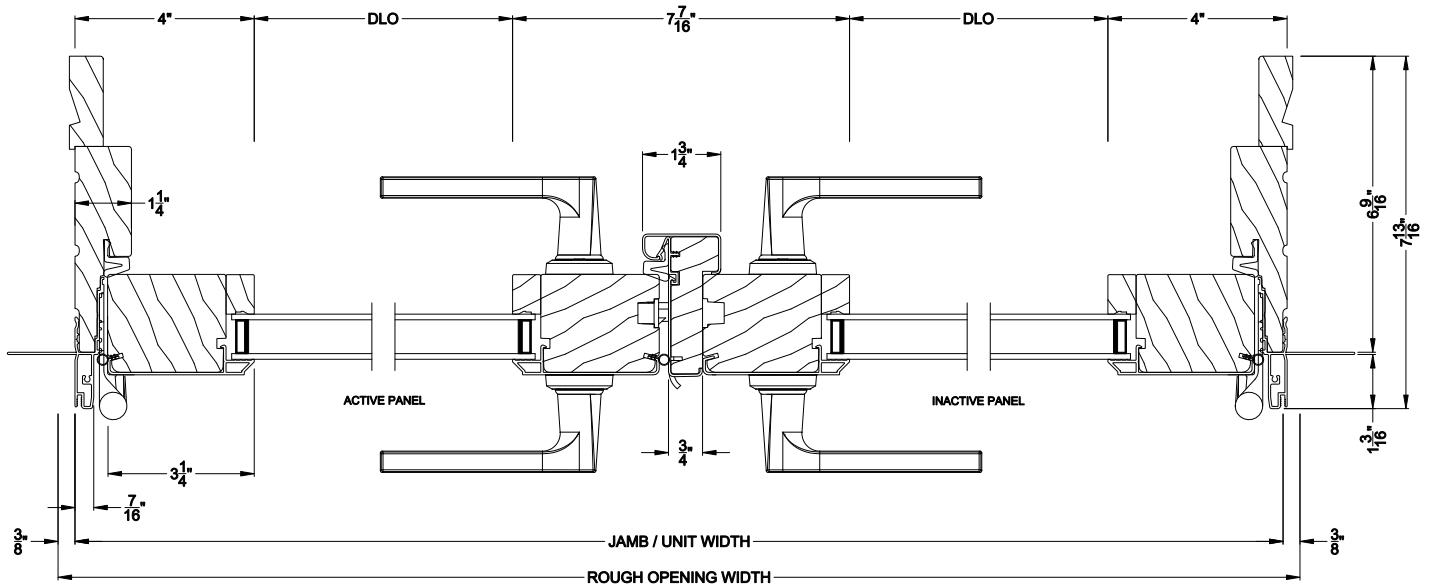

## CROSS SECTION DETAILS

**CONTEMPORARY OUTSWING DOOR (8617)**  
Vertical Section - 5-1/8" Bottom Rail - 6-9/16" jamb

**CONTEMPORARY OUTSWING DOOR (8617)**  
Horizontal Section - Single Door - 6-9/16" jamb

**CONTEMPORARY OUTSWING DOOR (8617)**  
Vertical Section - ADA Sill - 6-9/16" jamb

**CONTEMPORARY OUTSWING DOOR (8617)**  
Horizontal Section - Double Door - 6-9/16" jamb

Note: All dimensions are approximate. Weather Shield reserves the right to change specifications without notice.