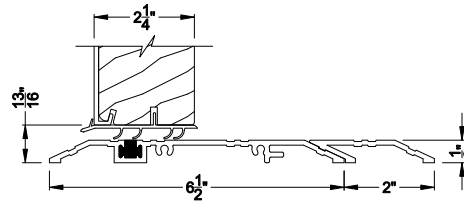

CONTEMPORARY OUTSWING DOOR (8617)
Horizontal Section - Double Door

Note: All dimensions are approximate. Weather Shield reserves the right to change specifications without notice.

Weather Shield® Contemporary Collection™

Hinged Patio Doors CROSS SECTION DETAILS

CONTEMPORARY OUTSWING DOOR (8617)
Vertical Section - 6-9/16" jamb

CONTEMPORARY OUTSWING DOOR (8617)
Horizontal Section - Single Door - 6-9/16" jamb

CONTEMPORARY OUTSWING DOOR (8617)
Vertical Section - ADA Sill - 6-9/16" jamb

CONTEMPORARY OUTSWING DOOR (8617)
Horizontal Section - Double Door - 6-9/16" jamb

Note: All dimensions are approximate. Weather Shield reserves the right to change specifications without notice.