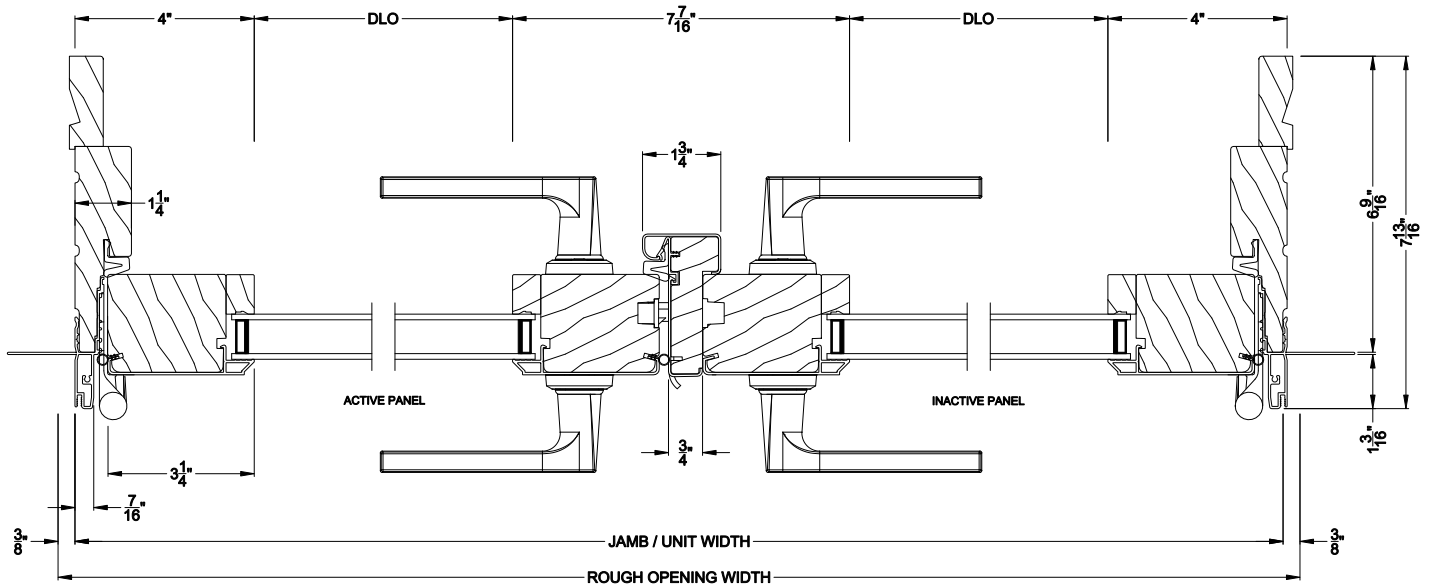

CONTEMPORARY OUTSWING DOOR (8617)
Horizontal Section - Double Door

Note: All dimensions are approximate. Weather Shield reserves the right to change specifications without notice.

Weather Shield® Contemporary Collection™

Hinged Patio Doors CROSS SECTION DETAILS

CONTEMPORARY OUTSWING DOOR (8617)
Vertical Section - 6-9/16" jamb

CONTEMPORARY OUTSWING DOOR (8617)
Horizontal Section - Single Door - 6-9/16" jamb

CONTEMPORARY OUTSWING DOOR (8617)
Vertical Section - ADA Sill - 6-9/16" jamb

CONTEMPORARY OUTSWING DOOR (8617)
Horizontal Section - Double Door - 6-9/16" jamb

Note: All dimensions are approximate. Weather Shield reserves the right to change specifications without notice.