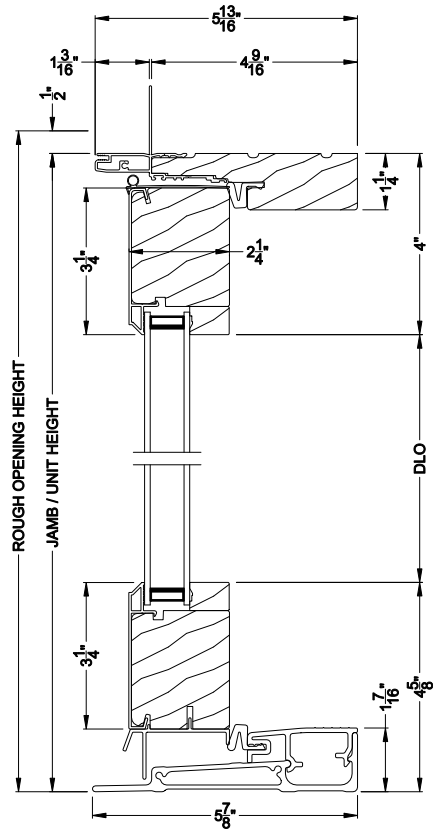

Weather Shield® Contemporary Collection™

Hinged Patio Doors CROSS SECTION DETAILS

CONTEMPORARY OUTSWING DOOR (8617)
Vertical Section

CONTEMPORARY OUTSWING DOOR (8617)
Horizontal Section - Single Door

CONTEMPORARY OUTSWING DOOR (8617)
Vertical Section - ADA Sill

CONTEMPORARY OUTSWING DOOR (8617)
Horizontal Section - Double Door

Note: All dimensions are approximate. Weather Shield reserves the right to change specifications without notice.

Weather Shield® Contemporary Collection™

Hinged Patio Doors CROSS SECTION DETAILS

CONTEMPORARY OUTSWING DOOR (8617)
Vertical Section - 6-9/16" jamb

CONTEMPORARY OUTSWING DOOR (8617)
Horizontal Section - Single Door - 6-9/16" jamb

CONTEMPORARY OUTSWING DOOR (8617)
Vertical Section - ADA Sill - 6-9/16" jamb

CONTEMPORARY OUTSWING DOOR (8617)
Horizontal Section - Double Door - 6-9/16" jamb

Note: All dimensions are approximate. Weather Shield reserves the right to change specifications without notice.