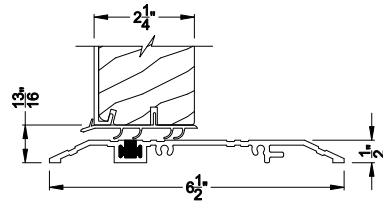

Weather Shield® Contemporary Collection™

Hinged Patio Doors CROSS SECTION DETAILS

CONTEMPORARY OUTSWING DOOR (8617)
Vertical Section

CONTEMPORARY OUTSWING DOOR (8617)
Horizontal Section - Single Door

CONTEMPORARY OUTSWING DOOR (8617)
Vertical Section - ADA Sill

CONTEMPORARY OUTSWING DOOR (8617)
Horizontal Section - Double Door

Note: All dimensions are approximate. Weather Shield reserves the right to change specifications without notice.

Weather Shield® Contemporary Collection™

Hinged Patio Doors CROSS SECTION DETAILS

CONTEMPORARY OUTSWING DOOR (8617)
Vertical Section - 6-9/16" jamb

CONTEMPORARY OUTSWING DOOR (8617)
Horizontal Section - Single Door - 6-9/16" jamb

CONTEMPORARY OUTSWING DOOR (8617)
Vertical Section - ADA Sill - 6-9/16" jamb

CONTEMPORARY OUTSWING DOOR (8617)
Horizontal Section - Double Door - 6-9/16" jamb

Note: All dimensions are approximate. Weather Shield reserves the right to change specifications without notice.