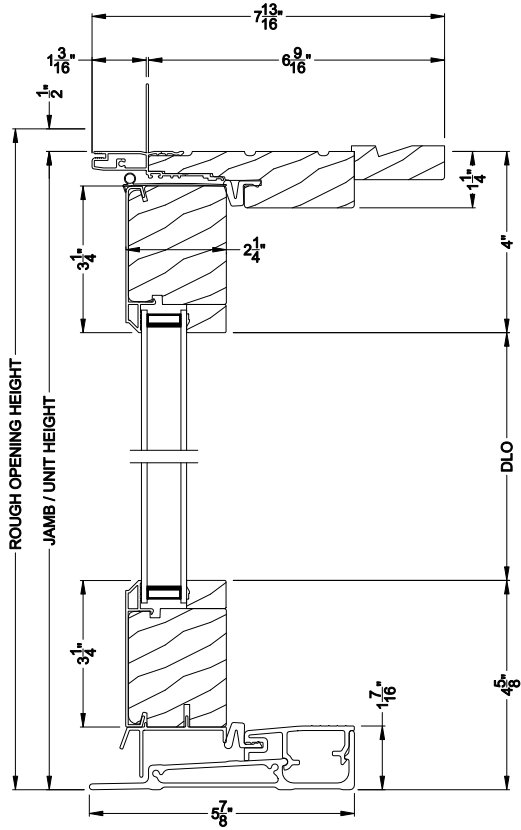

Weather Shield® Contemporary Collection™

Hinged Patio Doors CROSS SECTION DETAILS

CONTEMPORARY OUTSWING DOOR (8617)
Vertical Section

CONTEMPORARY OUTSWING DOOR (8617)
Horizontal Section - Single Door

CONTEMPORARY OUTSWING DOOR (8617)
Vertical Section - ADA Sill

CONTEMPORARY OUTSWING DOOR (8617)
Horizontal Section - Double Door

Note: All dimensions are approximate. Weather Shield reserves the right to change specifications without notice.

Weather Shield® Contemporary Collection™

Hinged Patio Doors CROSS SECTION DETAILS

CONTEMPORARY OUTSWING DOOR (8617)
Vertical Section - 6-9/16" jamb

CONTEMPORARY OUTSWING DOOR (8617)
Horizontal Section - Single Door - 6-9/16" jamb

CONTEMPORARY OUTSWING DOOR (8617)
Vertical Section - ADA Sill - 6-9/16" jamb

CONTEMPORARY OUTSWING DOOR (8617)
Horizontal Section - Double Door - 6-9/16" jamb

Note: All dimensions are approximate. Weather Shield reserves the right to change specifications without notice.