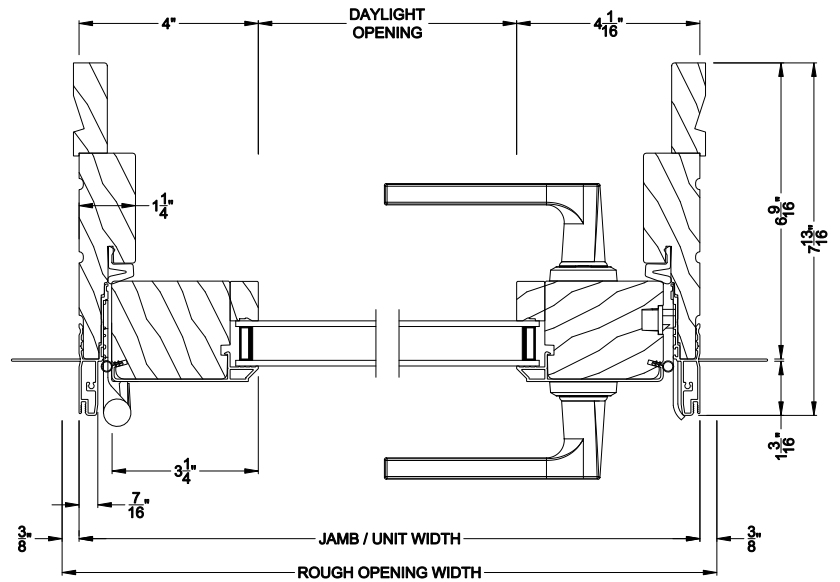

CONTEMPORARY OUTSWING DOOR (8617)
Horizontal Section - Double Door

Note: All dimensions are approximate. Weather Shield reserves the right to change specifications without notice.

Weather Shield® Contemporary Collection™

Hinged Patio Doors CROSS SECTION DETAILS

CONTEMPORARY OUTSWING DOOR (8617)
Vertical Section - 6-9/16" jamb

CONTEMPORARY OUTSWING DOOR (8617)
Horizontal Section - Single Door - 6-9/16" jamb

CONTEMPORARY OUTSWING DOOR (8617)
Vertical Section - ADA Sill - 6-9/16" jamb

CONTEMPORARY OUTSWING DOOR (8617)
Horizontal Section - Double Door - 6-9/16" jamb

Note: All dimensions are approximate. Weather Shield reserves the right to change specifications without notice.