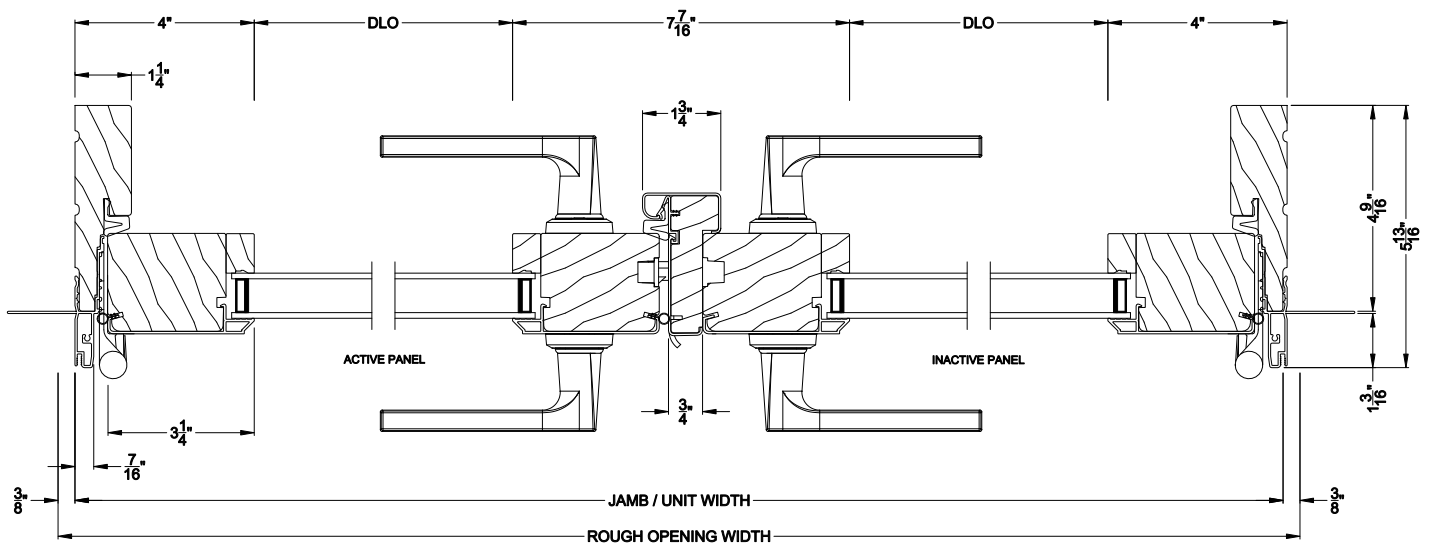

Weather Shield® Contemporary Collection™

Hinged Patio Doors CROSS SECTION DETAILS

CONTEMPORARY OUTSWING DOOR (8617)
Vertical Section

CONTEMPORARY OUTSWING DOOR (8617)
Horizontal Section - Single Door

CONTEMPORARY OUTSWING DOOR (8617)
Vertical Section - ADA Sill

CONTEMPORARY OUTSWING DOOR (8617)
Horizontal Section - Double Door

Note: All dimensions are approximate. Weather Shield reserves the right to change specifications without notice.

Weather Shield® Contemporary Collection™

Hinged Patio Doors CROSS SECTION DETAILS

CONTEMPORARY OUTSWING DOOR (8617)
Vertical Section - 6-9/16" jamb

CONTEMPORARY OUTSWING DOOR (8617)
Horizontal Section - Single Door - 6-9/16" jamb

CONTEMPORARY OUTSWING DOOR (8617)
Vertical Section - ADA Sill - 6-9/16" jamb

CONTEMPORARY OUTSWING DOOR (8617)
Horizontal Section - Double Door - 6-9/16" jamb

Note: All dimensions are approximate. Weather Shield reserves the right to change specifications without notice.