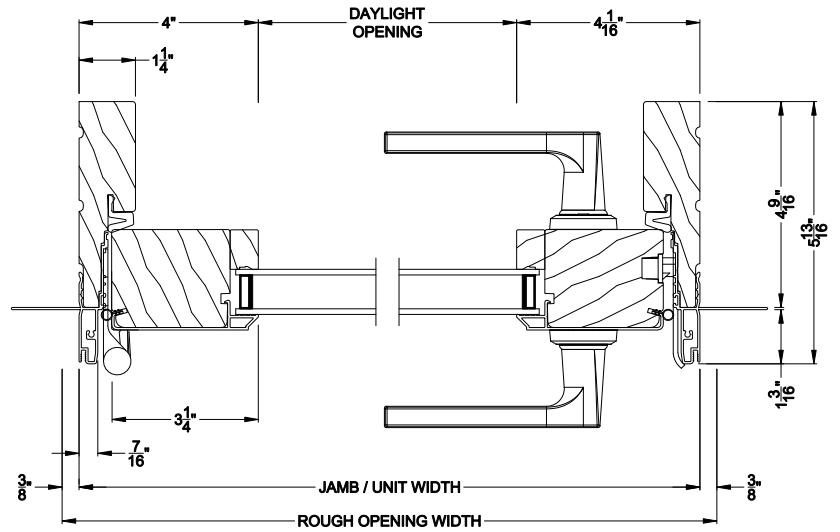

Weather Shield® Contemporary Collection™

Hinged Patio Doors CROSS SECTION DETAILS

CONTEMPORARY OUTSWING DOOR (8617)
Vertical Section

CONTEMPORARY OUTSWING DOOR (8617)
Horizontal Section - Single Door

CONTEMPORARY OUTSWING DOOR (8617)
Vertical Section - ADA Sill

CONTEMPORARY OUTSWING DOOR (8617)
Horizontal Section - Double Door

Note: All dimensions are approximate. Weather Shield reserves the right to change specifications without notice.

Weather Shield® Contemporary Collection™

Hinged Patio Doors CROSS SECTION DETAILS

CONTEMPORARY OUTSWING DOOR (8617)
Vertical Section - 6-9/16" jamb

CONTEMPORARY OUTSWING DOOR (8617)
Horizontal Section - Single Door - 6-9/16" jamb

CONTEMPORARY OUTSWING DOOR (8617)
Vertical Section - ADA Sill - 6-9/16" jamb

CONTEMPORARY OUTSWING DOOR (8617)
Horizontal Section - Double Door - 6-9/16" jamb

Note: All dimensions are approximate. Weather Shield reserves the right to change specifications without notice.