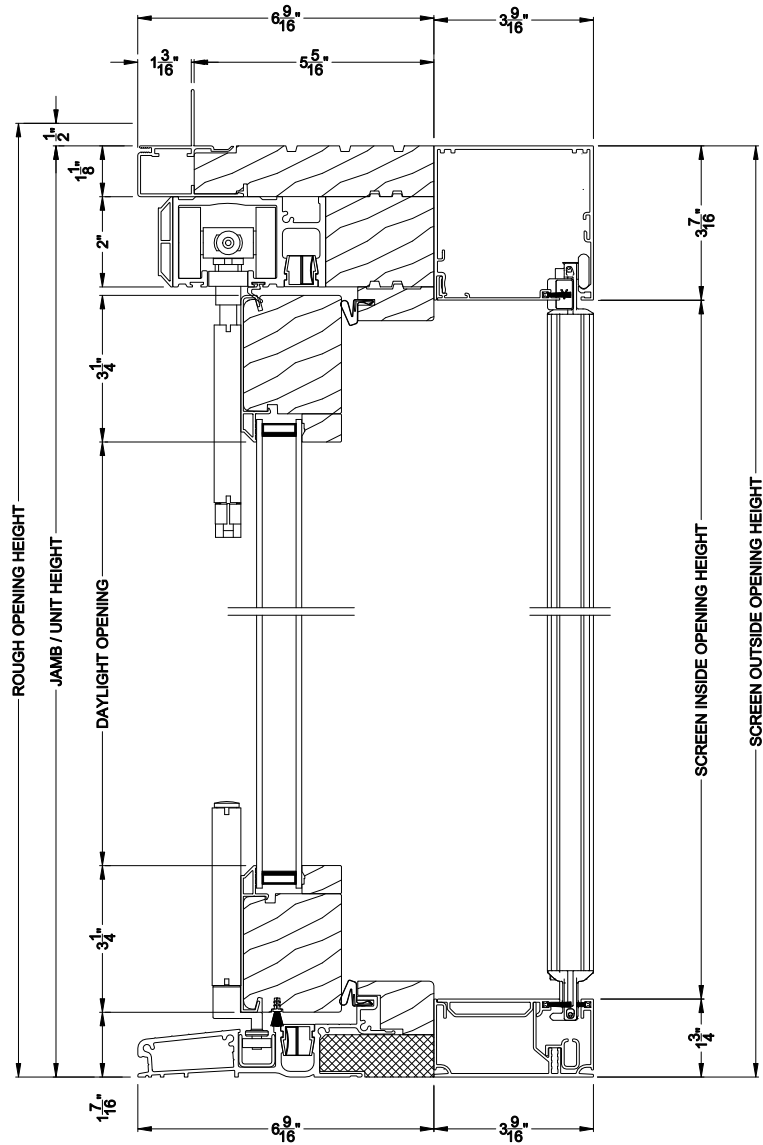

### CONTEMPORARY BI-FOLD DOOR (8623)

Vertical Section - Standard Sill - 3-1/4" Bottom Rail  
 Shown with optional Center screen

Note: All dimensions are approximate. Weather Shield reserves the right to change specifications without notice.

**CONTEMPORARY BI-FOLD DOOR (8623)**

Horizontal Section  
Shown with optional Center screen

Note: All dimensions are approximate. Weather Shield reserves the right to change specifications without notice.