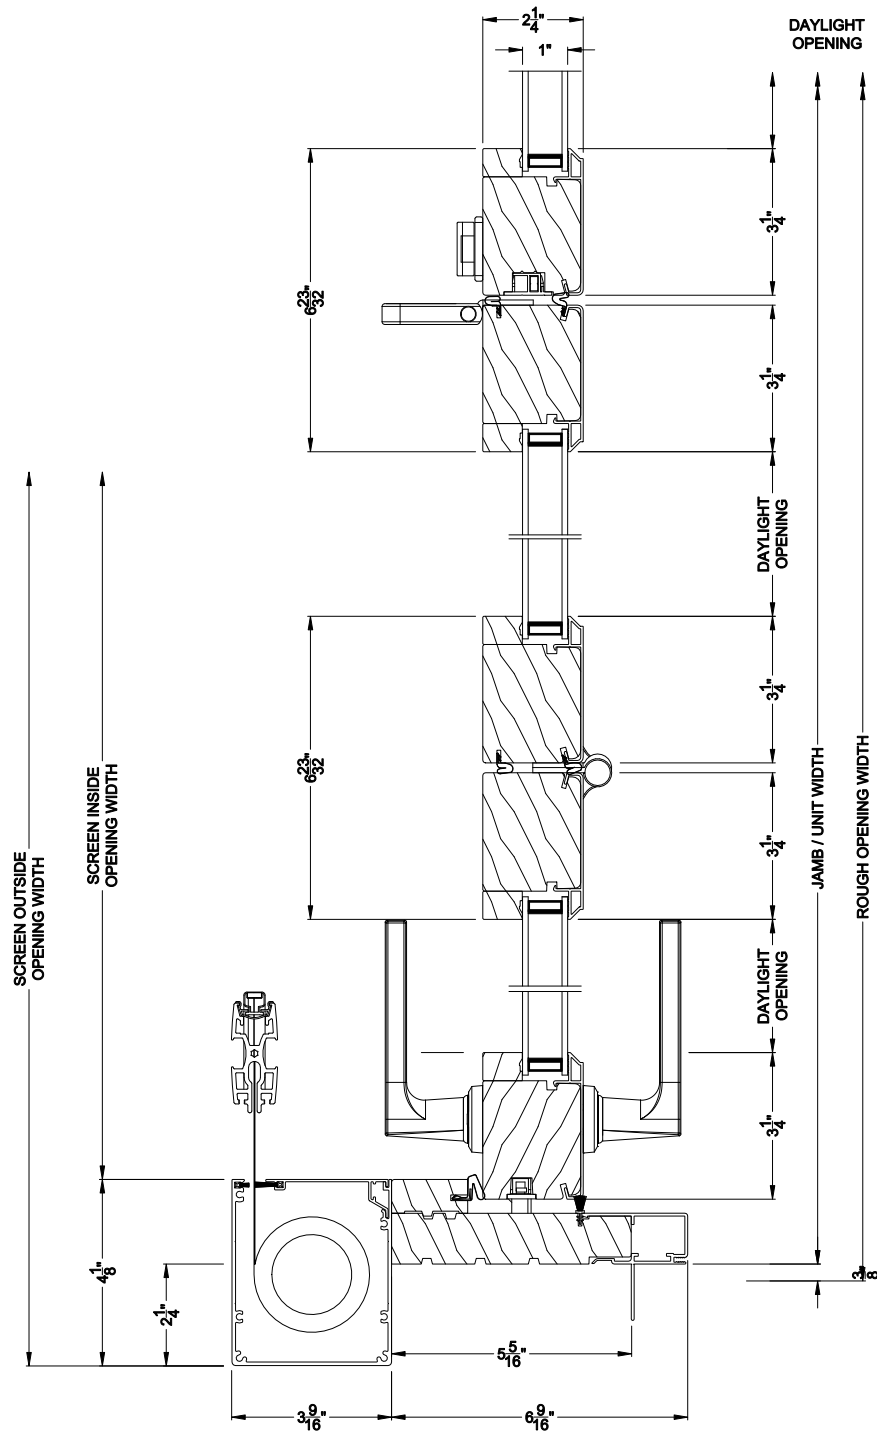

## CROSS SECTION DETAILS

### CONTEMPORARY BI-FOLD DOOR (8623)

Vertical Section - Standard Sill - 3-1/4" Bottom Rail  
 Shown with optional Center screen

Note: All dimensions are approximate. Weather Shield reserves the right to change specifications without notice.

**CONTEMPORARY BI-FOLD DOOR (8623)**

Horizontal Section  
Shown with optional Center screen

Note: All dimensions are approximate. Weather Shield reserves the right to change specifications without notice.