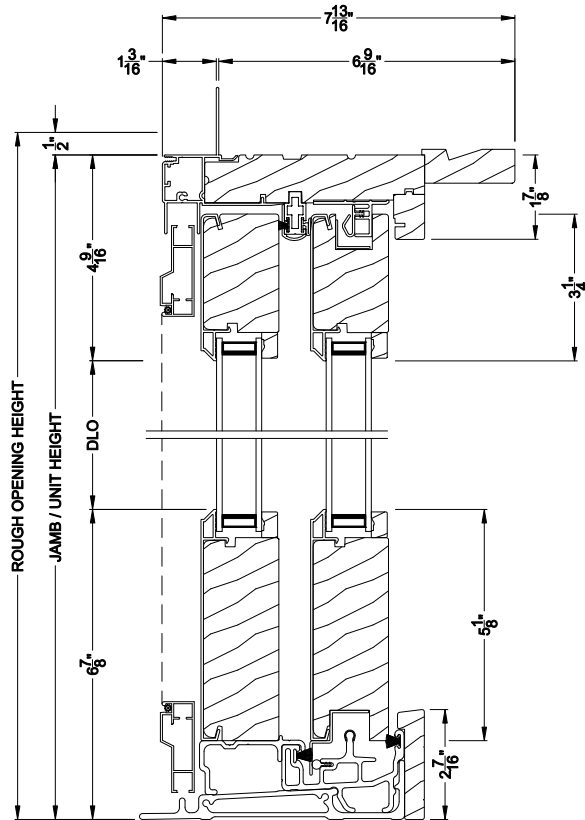

Weather Shield®

Contemporary Collection™

Sliding Patio Doors

CROSS SECTION DETAILS

CONTEMPORARY SLIDING PATIO DOOR (8717)
Vertical Section - 5-1/8" Bottom Rail

CONTEMPORARY SLIDING PATIO DOOR (8717)
Vertical Section - Fixed Sidelite with Low profile sill stop - 5-1/8" Bottom Rail

CONTEMPORARY SLIDING PATIO DOOR (8717)
Horizontal Section - 2 Panel Equal or Picture Slider

Note: All dimensions are approximate. Weather Shield reserves the right to change specifications without notice.

Weather Shield®

Contemporary Collection™

Sliding Patio Doors

CROSS SECTION DETAILS

CONTEMPORARY SLIDING PATIO DOOR (8717)
Vertical Section - 5-1/8" Bottom Rail - 6-9/16" jamb

CONTEMPORARY SLIDING PATIO DOOR (8717)
Vertical Section - Fixed Sidelite with Low profile sill stop - 6-9/16" jamb

CONTEMPORARY SLIDING PATIO DOOR (8717)
Horizontal Section - 2 Panel Equal or Picture Slider - 6-9/16" jamb

Note: All dimensions are approximate. Weather Shield reserves the right to change specifications without notice.