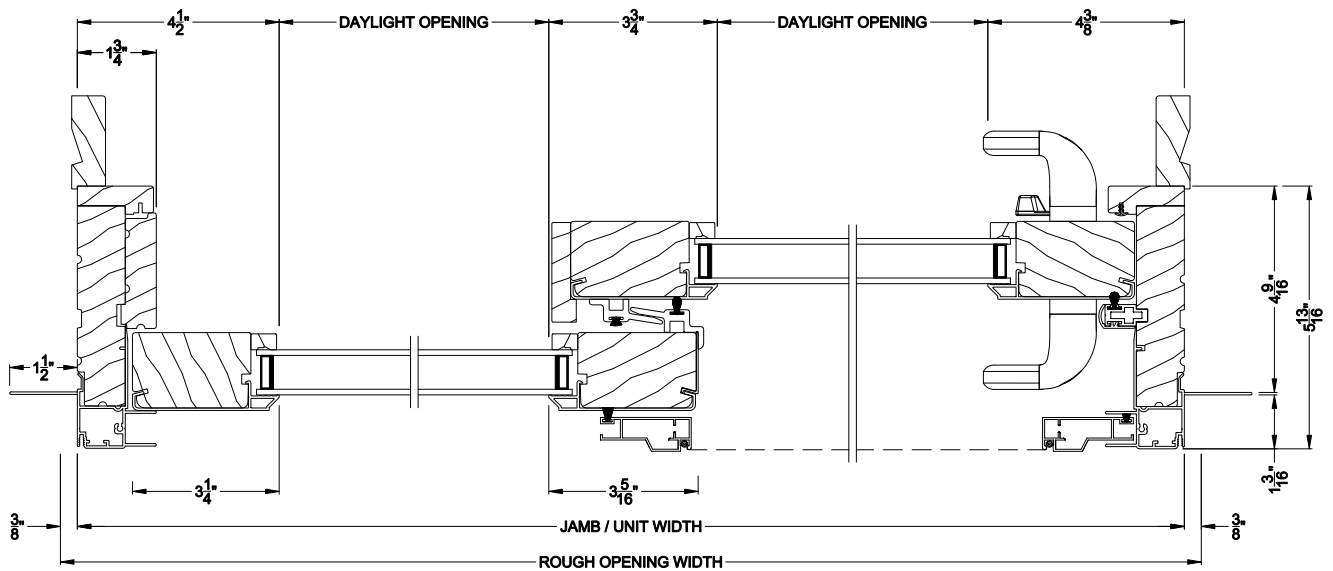

Weather Shield®

Contemporary Collection™

Sliding Patio Doors

CROSS SECTION DETAILS

CONTEMPORARY SLIDING PATIO DOOR (8717)
Vertical Section - 5-1/8" Bottom Rail

CONTEMPORARY SLIDING PATIO DOOR (8717)
Vertical Section - Fixed Sidelite with Low profile sill stop - 5-1/8" Bottom Rail

CONTEMPORARY SLIDING PATIO DOOR (8717)
Horizontal Section - 2 Panel Equal or Picture Slider

Note: All dimensions are approximate. Weather Shield reserves the right to change specifications without notice.

Weather Shield®

Contemporary Collection™

Sliding Patio Doors

CROSS SECTION DETAILS

CONTEMPORARY SLIDING PATIO DOOR (8717)
Vertical Section - 5-1/8" Bottom Rail - 6-9/16" jamb

CONTEMPORARY SLIDING PATIO DOOR (8717)
Vertical Section - Fixed Sidelite with Low profile sill stop - 6-9/16" jamb

CONTEMPORARY SLIDING PATIO DOOR (8717)
Horizontal Section - 2 Panel Equal or Picture Slider - 6-9/16" jamb

Note: All dimensions are approximate. Weather Shield reserves the right to change specifications without notice.