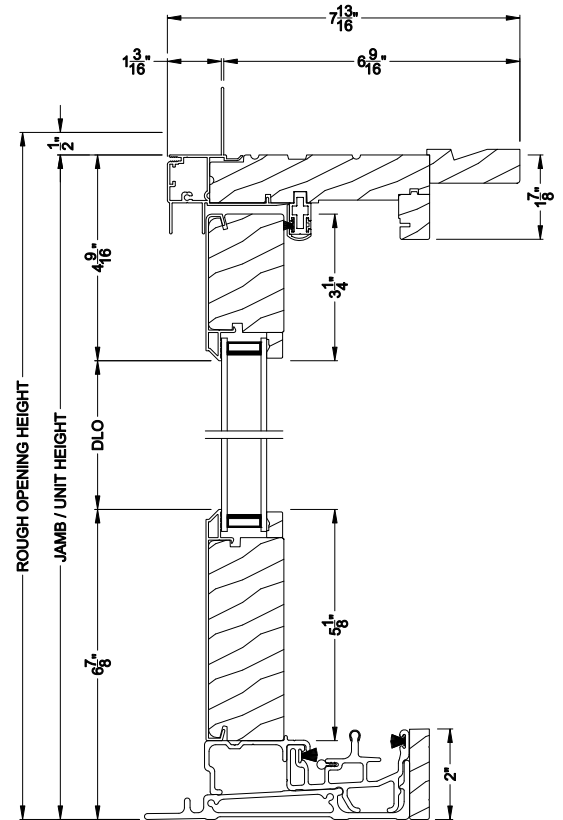

Weather Shield®

Contemporary Collection™

Sliding Patio Doors

CROSS SECTION DETAILS

CONTEMPORARY SLIDING PATIO DOOR (8717)
Vertical Section - 5-1/8" Bottom Rail

CONTEMPORARY SLIDING PATIO DOOR (8717)
Vertical Section - Fixed Sidelite with Low profile sill stop - 5-1/8" Bottom Rail

CONTEMPORARY SLIDING PATIO DOOR (8717)
Horizontal Section - 2 Panel Equal or Picture Slider

Note: All dimensions are approximate. Weather Shield reserves the right to change specifications without notice.

Weather Shield®

Contemporary Collection™

Sliding Patio Doors

CROSS SECTION DETAILS

CONTEMPORARY SLIDING PATIO DOOR (8717)
Vertical Section - 5-1/8" Bottom Rail - 6-9/16" jamb

CONTEMPORARY SLIDING PATIO DOOR (8717)
Vertical Section - Fixed Sidelite with Low profile sill stop - 6-9/16" jamb

CONTEMPORARY SLIDING PATIO DOOR (8717)
Horizontal Section - 2 Panel Equal or Picture Slider - 6-9/16" jamb

Note: All dimensions are approximate. Weather Shield reserves the right to change specifications without notice.