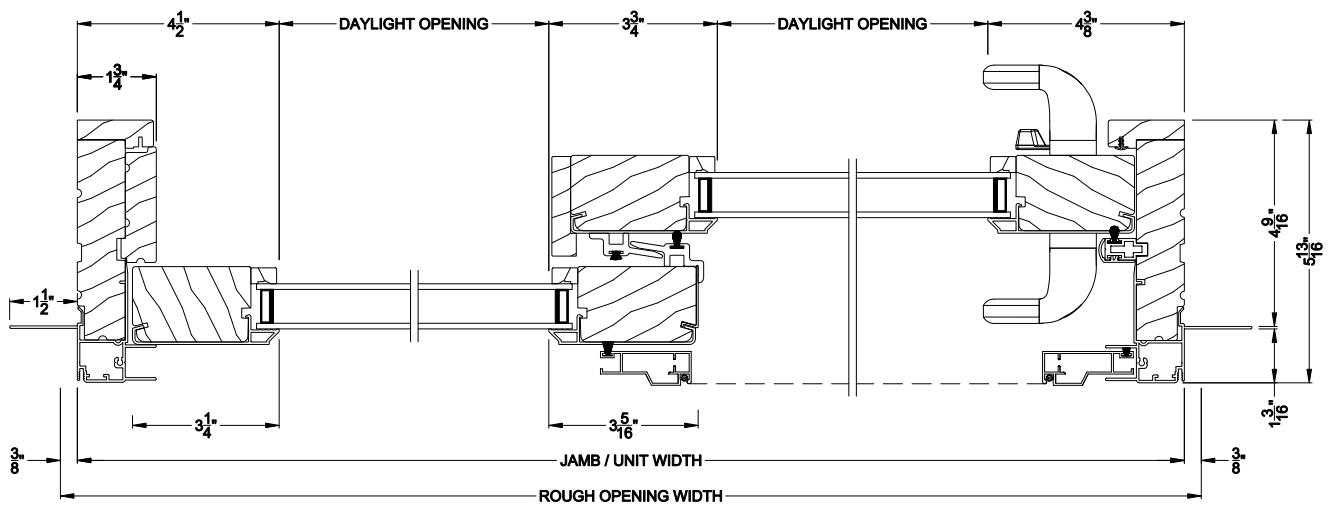

Weather Shield®

Contemporary Collection™

Sliding Patio Doors

CROSS SECTION DETAILS

CONTEMPORARY SLIDING PATIO DOOR (8717)
Vertical Section - 5-1/8" Bottom Rail

CONTEMPORARY SLIDING PATIO DOOR (8717)
Vertical Section - Fixed Sidelite with Low profile sill stop - 5-1/8" Bottom Rail

CONTEMPORARY SLIDING PATIO DOOR (8717)
Horizontal Section - 2 Panel Equal or Picture Slider

Note: All dimensions are approximate. Weather Shield reserves the right to change specifications without notice.

Weather Shield®

Contemporary Collection™

Sliding Patio Doors

CROSS SECTION DETAILS

CONTEMPORARY SLIDING PATIO DOOR (8717)
Vertical Section - 5-1/8" Bottom Rail - 6-9/16" jamb

CONTEMPORARY SLIDING PATIO DOOR (8717)
Vertical Section - Fixed Sidelite with Low profile sill stop - 6-9/16" jamb

CONTEMPORARY SLIDING PATIO DOOR (8717)
Horizontal Section - 2 Panel Equal or Picture Slider - 6-9/16" jamb

Note: All dimensions are approximate. Weather Shield reserves the right to change specifications without notice.