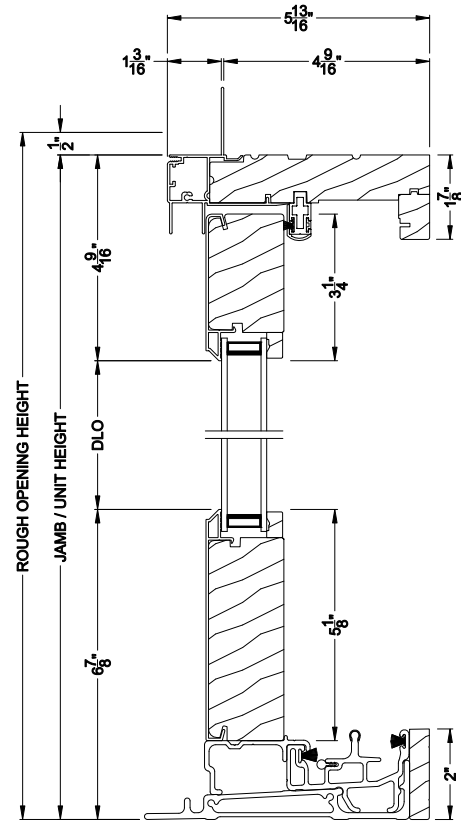

Weather Shield®

Contemporary Collection™

Sliding Patio Doors

CROSS SECTION DETAILS

CONTEMPORARY SLIDING PATIO DOOR (8717)
Vertical Section - 5-1/8" Bottom Rail

CONTEMPORARY SLIDING PATIO DOOR (8717)
Vertical Section - Fixed Sidelite with Low profile sill stop - 5-1/8" Bottom Rail

CONTEMPORARY SLIDING PATIO DOOR (8717)
Horizontal Section - 2 Panel Equal or Picture Slider

Note: All dimensions are approximate. Weather Shield reserves the right to change specifications without notice.

Weather Shield®

Contemporary Collection™

Sliding Patio Doors

CROSS SECTION DETAILS

CONTEMPORARY SLIDING PATIO DOOR (8717)
Vertical Section - 5-1/8" Bottom Rail - 6-9/16" jamb

CONTEMPORARY SLIDING PATIO DOOR (8717)
Vertical Section - Fixed Sidelite with Low profile sill stop - 6-9/16" jamb

CONTEMPORARY SLIDING PATIO DOOR (8717)
Horizontal Section - 2 Panel Equal or Picture Slider - 6-9/16" jamb

Note: All dimensions are approximate. Weather Shield reserves the right to change specifications without notice.