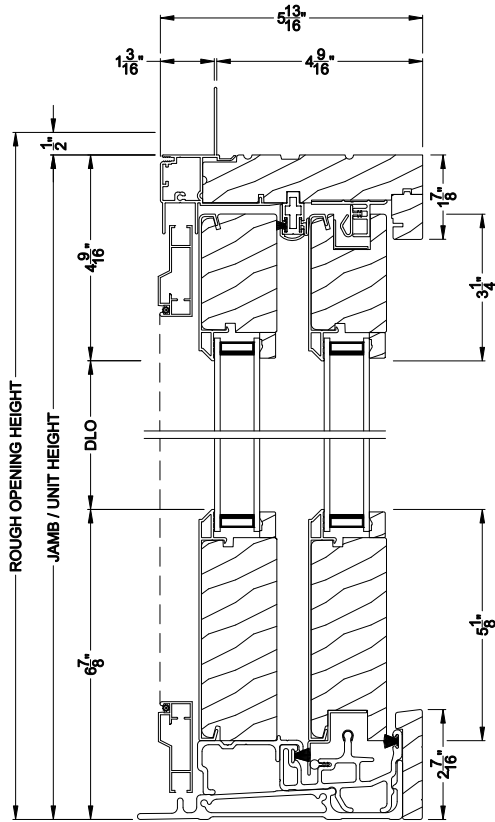

Weather Shield®

Contemporary Collection™

Sliding Patio Doors

CROSS SECTION DETAILS

CONTEMPORARY SLIDING PATIO DOOR (8717)
Vertical Section - 5-1/8" Bottom Rail

CONTEMPORARY SLIDING PATIO DOOR (8717)
Vertical Section - Fixed Sidelite with Low profile sill stop - 5-1/8" Bottom Rail

CONTEMPORARY SLIDING PATIO DOOR (8717)
Horizontal Section - 2 Panel Equal or Picture Slider

Note: All dimensions are approximate. Weather Shield reserves the right to change specifications without notice.

Weather Shield®

Contemporary Collection™

Sliding Patio Doors

CROSS SECTION DETAILS

CONTEMPORARY SLIDING PATIO DOOR (8717)
Vertical Section - 5-1/8" Bottom Rail - 6-9/16" jamb

CONTEMPORARY SLIDING PATIO DOOR (8717)
Vertical Section - Fixed Sidelite with Low profile sill stop - 6-9/16" jamb

CONTEMPORARY SLIDING PATIO DOOR (8717)
Horizontal Section - 2 Panel Equal or Picture Slider - 6-9/16" jamb

Note: All dimensions are approximate. Weather Shield reserves the right to change specifications without notice.