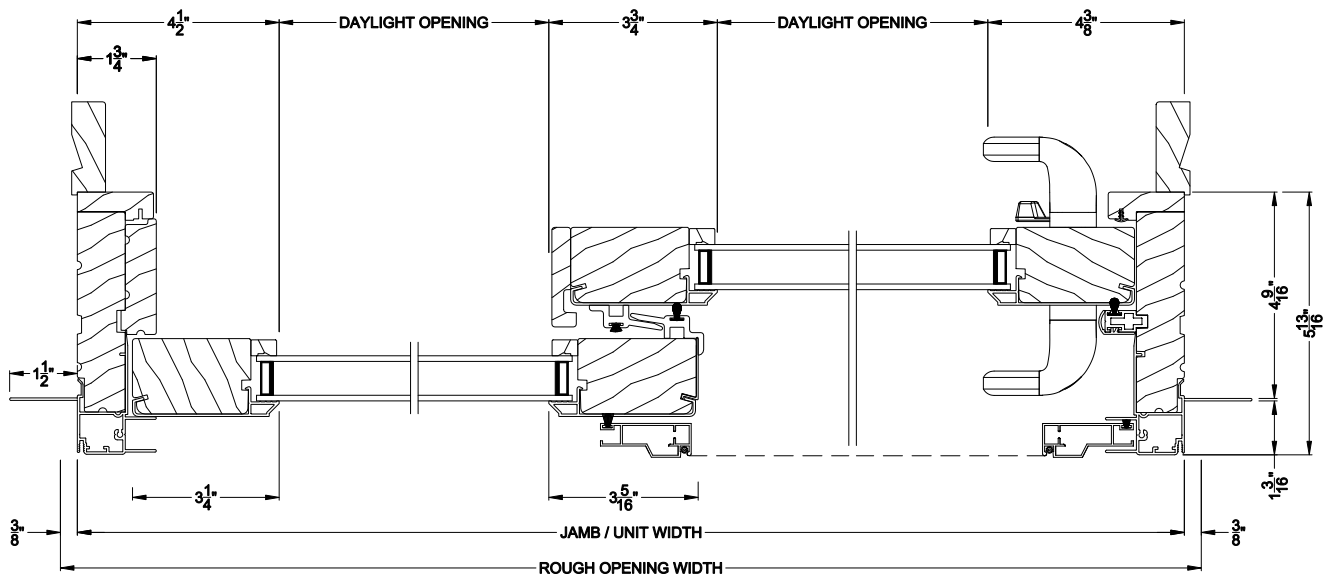

CONTEMPORARY SLIDING PATIO DOOR (8717)
Horizontal Section - 2 Panel Equal or Picture Slider

Note: All dimensions are approximate. Weather Shield reserves the right to change specifications without notice.

Weather Shield®

Contemporary Collection™

Sliding Patio Doors

CROSS SECTION DETAILS

CONTEMPORARY SLIDING PATIO DOOR (8717)
Vertical Section - 6-9/16" jamb

CONTEMPORARY SLIDING PATIO DOOR (8717)
Vertical Section - Fixed Sidelite with Low profile sill stop - 6-9/16" jamb

CONTEMPORARY SLIDING PATIO DOOR (8717)
Horizontal Section - 2 Panel Equal or Picture Slider - 6-9/16" jamb

Note: All dimensions are approximate. Weather Shield reserves the right to change specifications without notice.