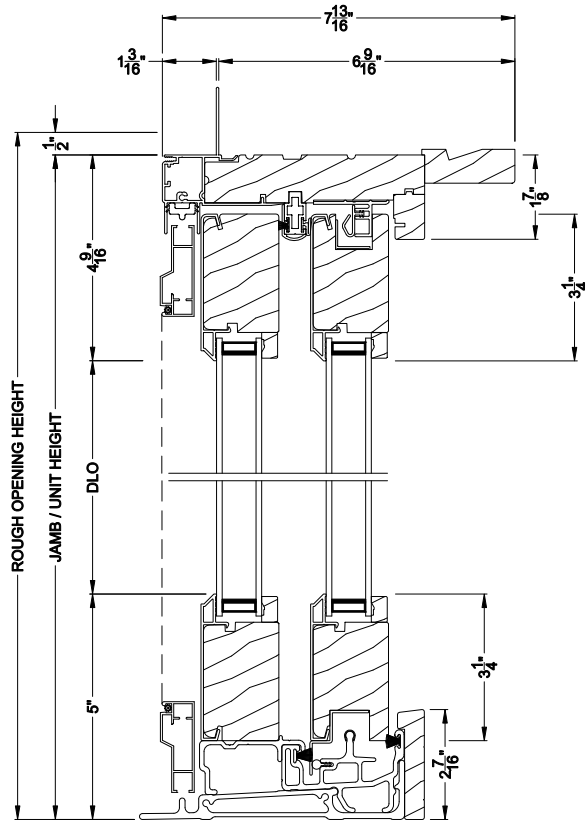

Weather Shield®

Contemporary Collection™

Sliding Patio Doors

CROSS SECTION DETAILS

CONTEMPORARY SLIDING PATIO DOOR (8717)
Vertical Section

CONTEMPORARY SLIDING PATIO DOOR (8717)
Vertical Section - Fixed Sidelite with Low profile sill stop

CONTEMPORARY SLIDING PATIO DOOR (8717)
Horizontal Section - 2 Panel Equal or Picture Slider

Note: All dimensions are approximate. Weather Shield reserves the right to change specifications without notice.

Weather Shield®

Contemporary Collection™

Sliding Patio Doors

CROSS SECTION DETAILS

CONTEMPORARY SLIDING PATIO DOOR (8717)
Vertical Section - 6-9/16" jamb

CONTEMPORARY SLIDING PATIO DOOR (8717)
Vertical Section - Fixed Sidelite with Low profile sill stop - 6-9/16" jamb

CONTEMPORARY SLIDING PATIO DOOR (8717)
Horizontal Section - 2 Panel Equal or Picture Slider - 6-9/16" jamb

Note: All dimensions are approximate. Weather Shield reserves the right to change specifications without notice.