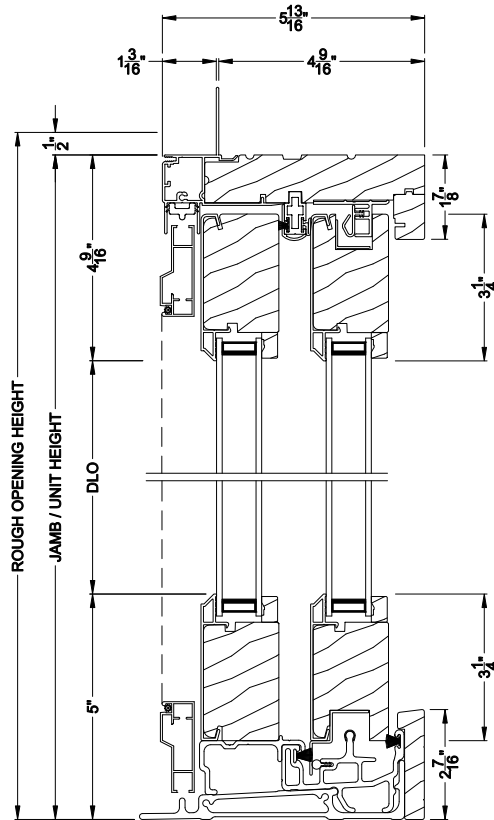

Weather Shield®

Contemporary Collection™

Sliding Patio Doors

CROSS SECTION DETAILS

CONTEMPORARY SLIDING PATIO DOOR (8717)
Vertical Section

CONTEMPORARY SLIDING PATIO DOOR (8717)
Vertical Section - Fixed Sidelite with Low profile sill stop

CONTEMPORARY SLIDING PATIO DOOR (8717)
Horizontal Section - 2 Panel Equal or Picture Slider

Note: All dimensions are approximate. Weather Shield reserves the right to change specifications without notice.

Weather Shield®

Contemporary Collection™

Sliding Patio Doors

CROSS SECTION DETAILS

CONTEMPORARY SLIDING PATIO DOOR (8717)
Vertical Section - 6-9/16" jamb

CONTEMPORARY SLIDING PATIO DOOR (8717)
Vertical Section - Fixed Sidelite with Low profile sill stop - 6-9/16" jamb

CONTEMPORARY SLIDING PATIO DOOR (8717)
Horizontal Section - 2 Panel Equal or Picture Slider - 6-9/16" jamb

Note: All dimensions are approximate. Weather Shield reserves the right to change specifications without notice.