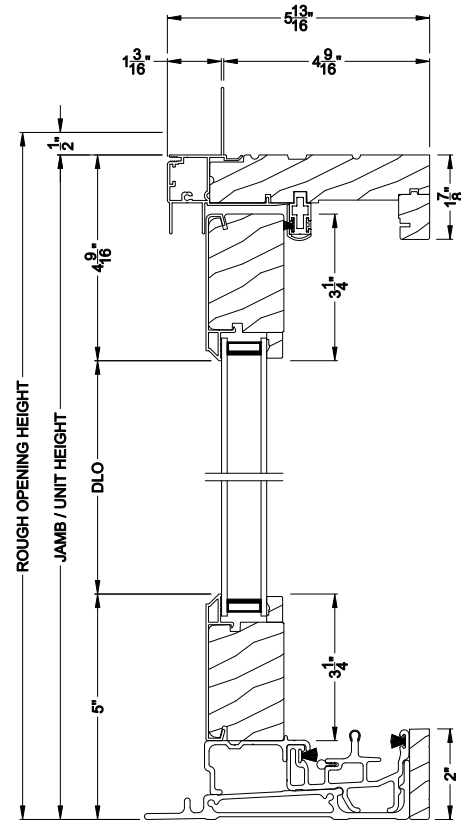

Weather Shield®

Contemporary Collection™

Sliding Patio Doors

CROSS SECTION DETAILS

CONTEMPORARY SLIDING PATIO DOOR (8717)
Vertical Section

CONTEMPORARY SLIDING PATIO DOOR (8717)
Vertical Section - Fixed Sidelite with Low profile sill stop

CONTEMPORARY SLIDING PATIO DOOR (8717)
Horizontal Section - 2 Panel Equal or Picture Slider

Note: All dimensions are approximate. Weather Shield reserves the right to change specifications without notice.

Weather Shield®

Contemporary Collection™

Sliding Patio Doors

CROSS SECTION DETAILS

CONTEMPORARY SLIDING PATIO DOOR (8717)
Vertical Section - 6-9/16" jamb

CONTEMPORARY SLIDING PATIO DOOR (8717)
Vertical Section - Fixed Sidelite with Low profile sill stop - 6-9/16" jamb

CONTEMPORARY SLIDING PATIO DOOR (8717)
Horizontal Section - 2 Panel Equal or Picture Slider - 6-9/16" jamb

Note: All dimensions are approximate. Weather Shield reserves the right to change specifications without notice.