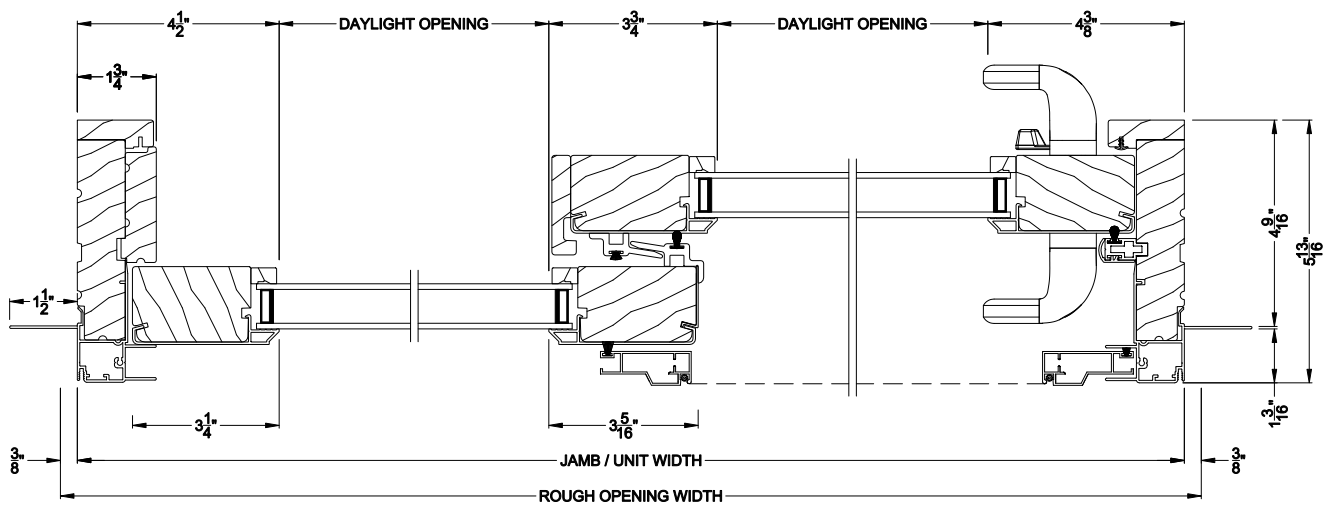

Weather Shield®

Contemporary Collection™

Sliding Patio Doors

CROSS SECTION DETAILS

CONTEMPORARY SLIDING PATIO DOOR (8717)
Vertical Section

CONTEMPORARY SLIDING PATIO DOOR (8717)
Vertical Section - Fixed Sidelite with Low profile sill stop

CONTEMPORARY SLIDING PATIO DOOR (8717)
Horizontal Section - 2 Panel Equal or Picture Slider

Note: All dimensions are approximate. Weather Shield reserves the right to change specifications without notice.

Weather Shield®

Contemporary Collection™

Sliding Patio Doors

CROSS SECTION DETAILS

CONTEMPORARY SLIDING PATIO DOOR (8717)
Vertical Section - 6-9/16" jamb

CONTEMPORARY SLIDING PATIO DOOR (8717)
Vertical Section - Fixed Sidelite with Low profile sill stop - 6-9/16" jamb

CONTEMPORARY SLIDING PATIO DOOR (8717)
Horizontal Section - 2 Panel Equal or Picture Slider - 6-9/16" jamb

Note: All dimensions are approximate. Weather Shield reserves the right to change specifications without notice.