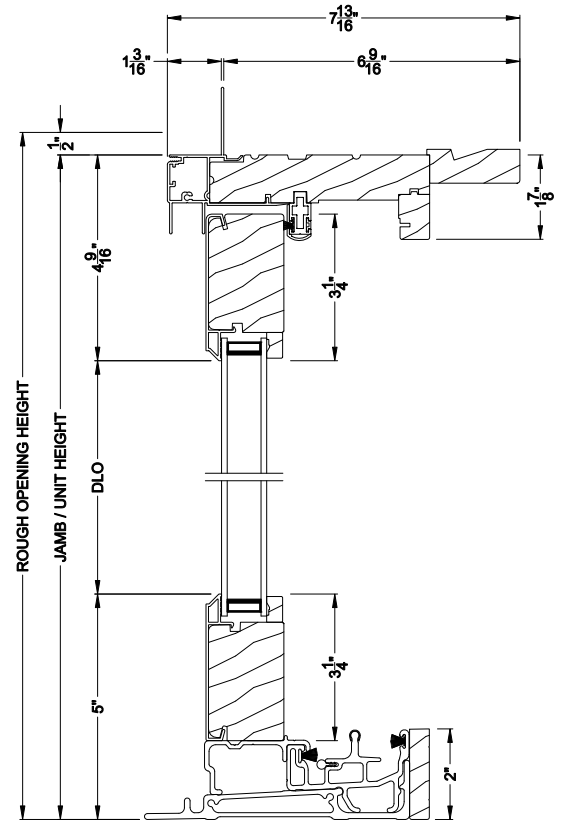

CONTEMPORARY SLIDING PATIO DOOR (8717)
Horizontal Section - 2 Panel Equal or Picture Slider

Note: All dimensions are approximate. Weather Shield reserves the right to change specifications without notice.

Weather Shield®

Contemporary Collection™

Sliding Patio Doors

CROSS SECTION DETAILS

CONTEMPORARY SLIDING PATIO DOOR (8717)
Vertical Section - 6-9/16" jamb

CONTEMPORARY SLIDING PATIO DOOR (8717)
Vertical Section - Fixed Sidelite with Low profile sill stop - 6-9/16" jamb

CONTEMPORARY SLIDING PATIO DOOR (8717)
Horizontal Section - 2 Panel Equal or Picture Slider - 6-9/16" jamb

Note: All dimensions are approximate. Weather Shield reserves the right to change specifications without notice.