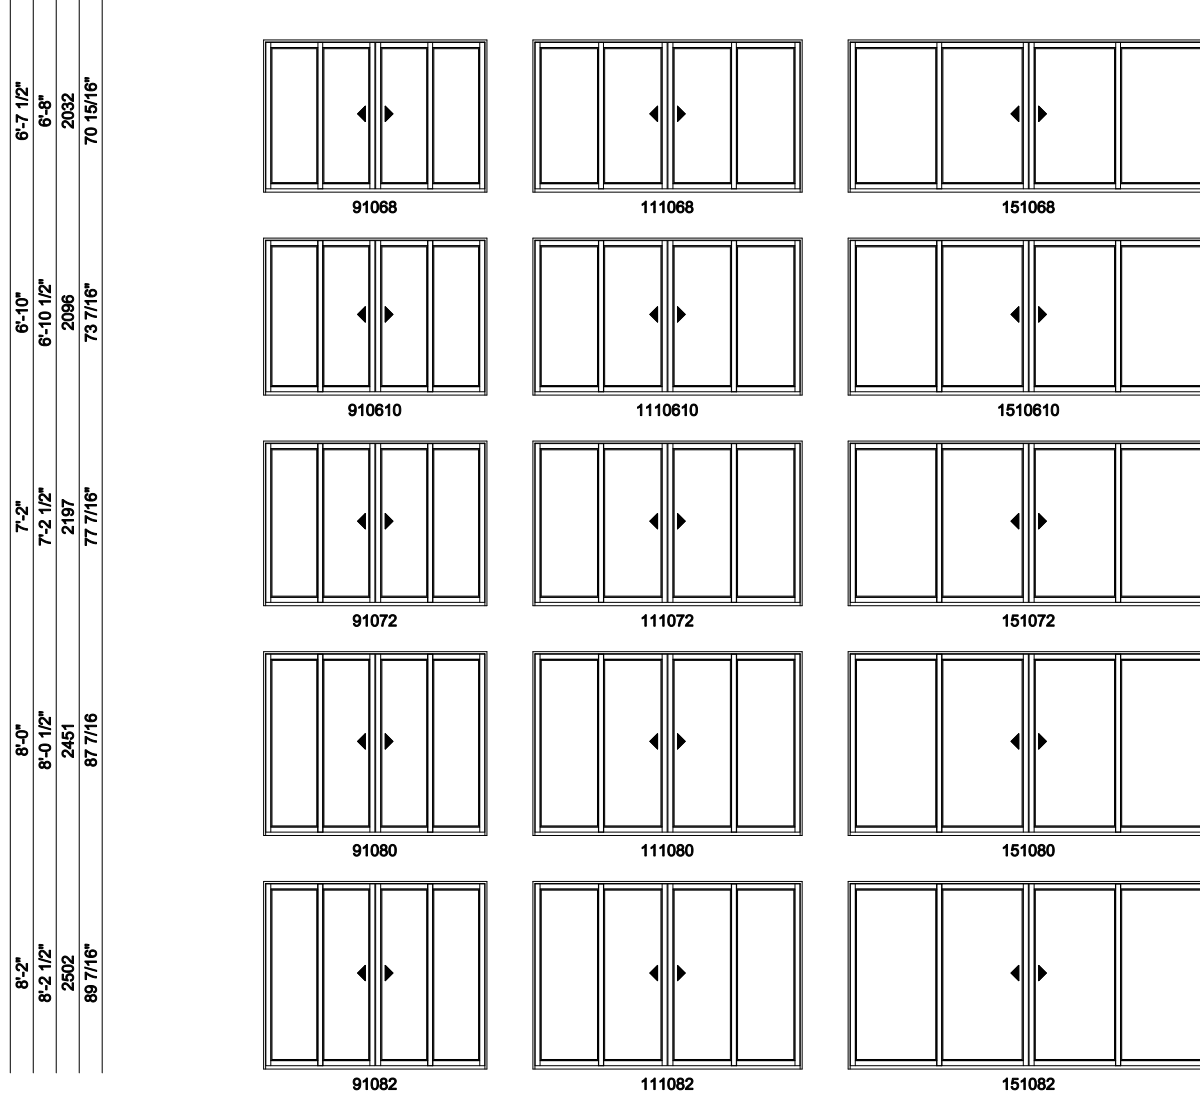

4-Wide Sliding Patio Doors (8717) - 3-1/4" Bottom Rail

Unit Dimension	9'-8 5/8"	11'-8 5/8"	15'-8 5/8"
Rough Opening	9'-9 3/8"	11'-9 3/8"	15'-9 3/8"
Soft Metric R.O. (mm)	2981	3591	4810
Glass Size	24 3/8"	30 3/8"	41 3/8"

NOTE: Both center panels operate. Left panel is the primary.

4-Wide Sliding Patio Doors (8717) - 5-1/8" Bottom Rail

Unit Dimension	9'-8 5/8"	11'-8 5/8"	15'-8 5/8"
Rough Opening	9'-9 3/8"	11'-9 3/8"	15'-9 3/8"
Soft Metric R.O. (mm)	2981	3591	4810
Glass Size	24 3/8"	30 3/8"	41 3/8"

6'-7 1/2"	6'-8"	2032	69 1/16"			
91068				111068		151068
6'-10"	6'-10 1/2"	2096	71 9/16"			
910610				1110610		1510610
7'-2"	7'-2 1/2"	2197	75 9/16"			
91072				111072		151072
8'-0"	8'-0 1/2"	2451	85 9/16"			
91080				111080		151080
8'-2"	8'-2 1/2"	2502	87 9/16"			
91082				111082		151082

NOTE: Both center panels operate. Left panel is the primary.